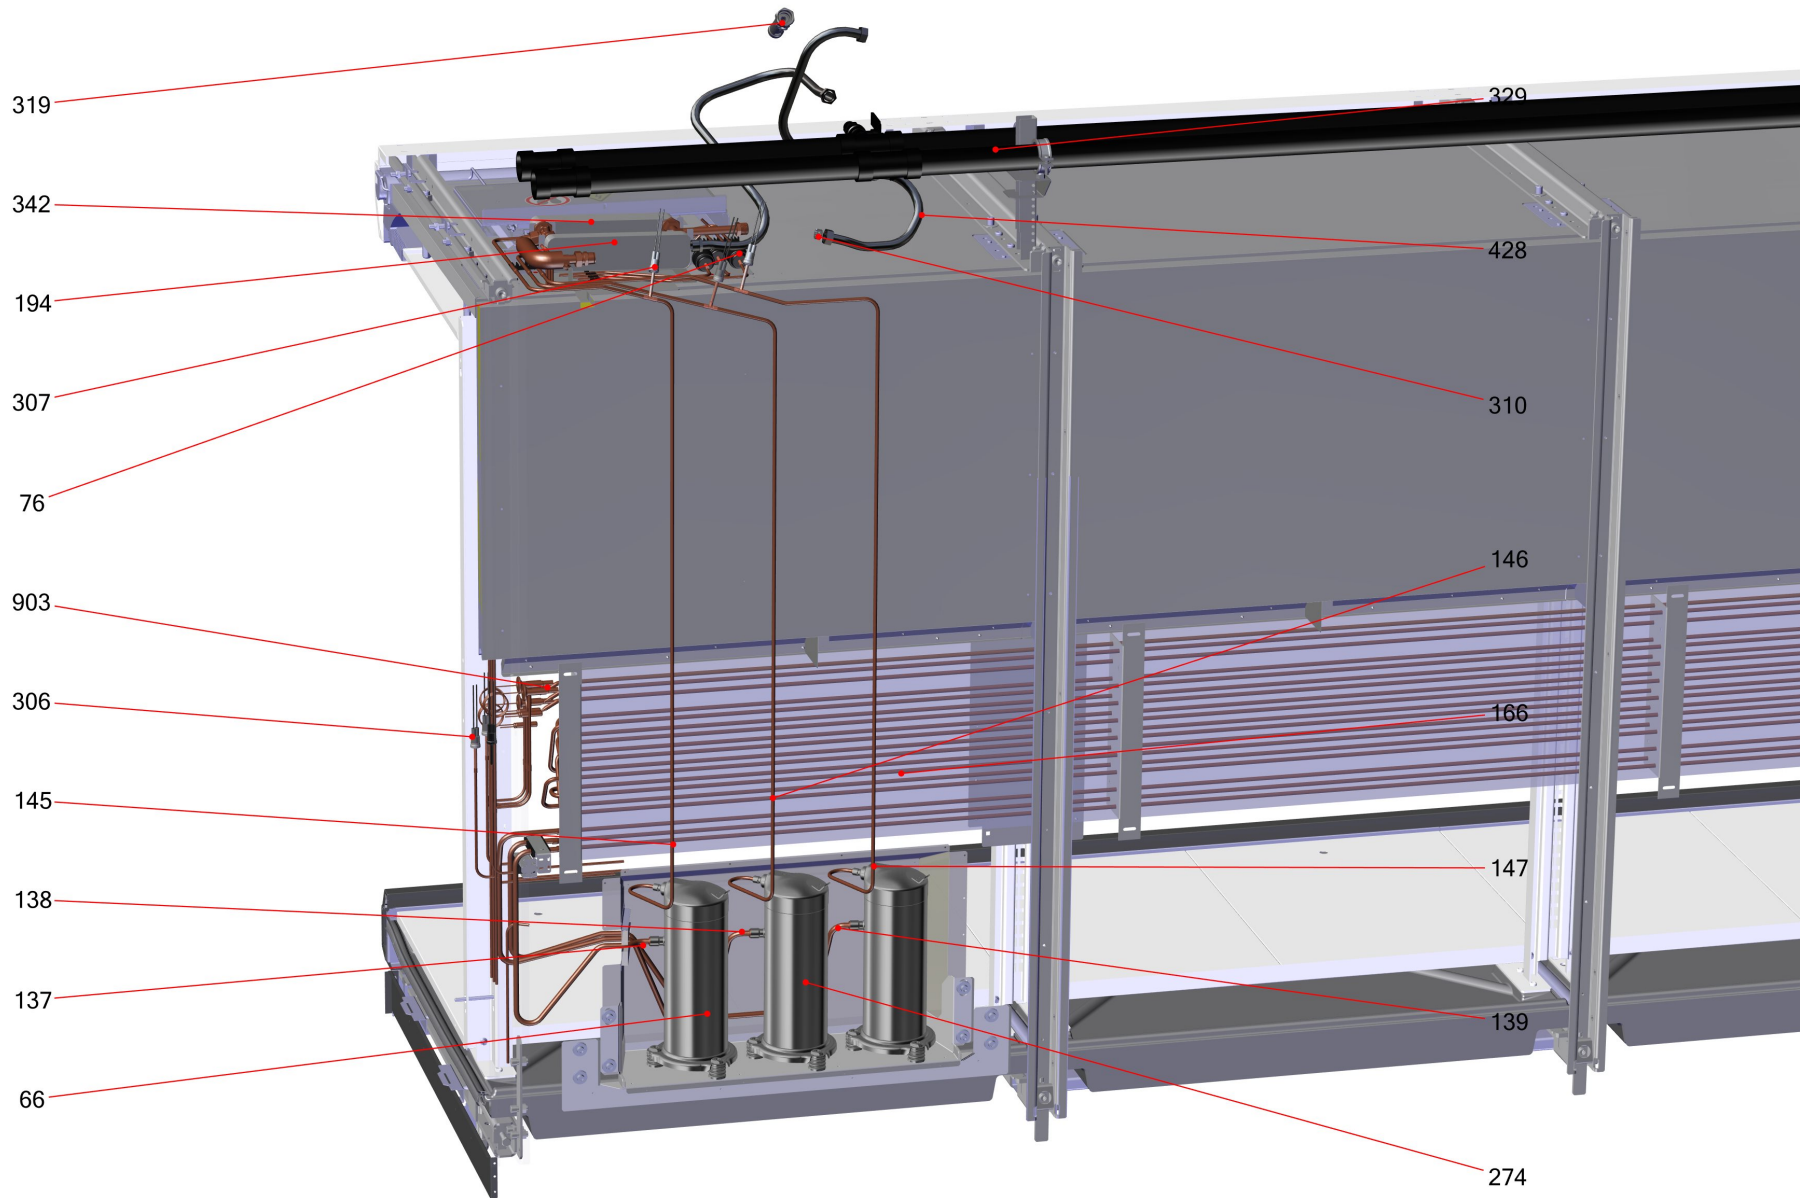

Refrigeration VENTO (432586)

Refrigeration VENTO (432586)

Item no.	Article no.	Description	Quantity	Unit
66	431055	compressor Scroll ZB09KAU-TF5 548 R290 USA	1	ST
76	351965	filter dryer DML 1.52x2/2x 46bar	2	ST
137	395307	suction pipe Vento circle1 press. TXV V2	1	ST
138	395308	suction pipe Vento circle2 press. TXV V2	1	ST
139	395309	suction pipe Vento circle3 press. TXV V2	1	ST
145	404812	pressure pipe Vento MC H circle1	2	ST
146	404813	pressure pipe Vento MC H circle2	1	ST
147	404814	pressure pipe Vento MC H circle3	1	ST
166	363582	evaporator Vento R290 MC 3C TXV 3400mm	1	ST
194	395215	micro-plate heat exchanger Vento D22-20 T24006-011	1	ST
273	431712	compressor Scroll ZB10KAU-TF5 548 R290 USA	1	ST
306	341514	pressostat low pressure PS4 W1ATEX R290+Tyco	2	ST
307	401649	pressostat high pressure Vento ACB-4UB 1000 Danfoss	2	ST
342	395212	micro heat plate exchanger H22-C-40-L T24006-012	3	ST
903	351963	expansion valve TLK 2,0 R290	2	ST