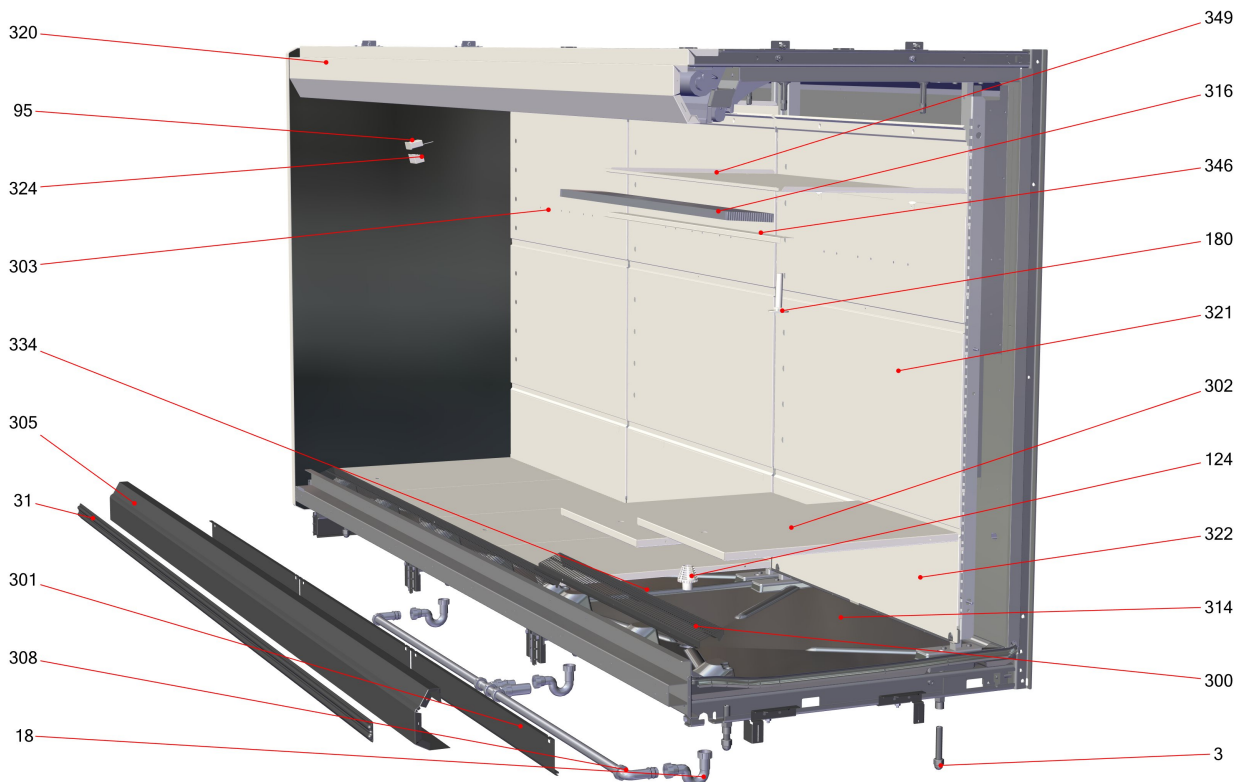

540047

540047

Table of contents

Refrigeration VENTO (432586)	3
Electrics VENTO (432587)	5
Module roller blind VENTO (431109)	7
Accessories VENTO (432588)	9