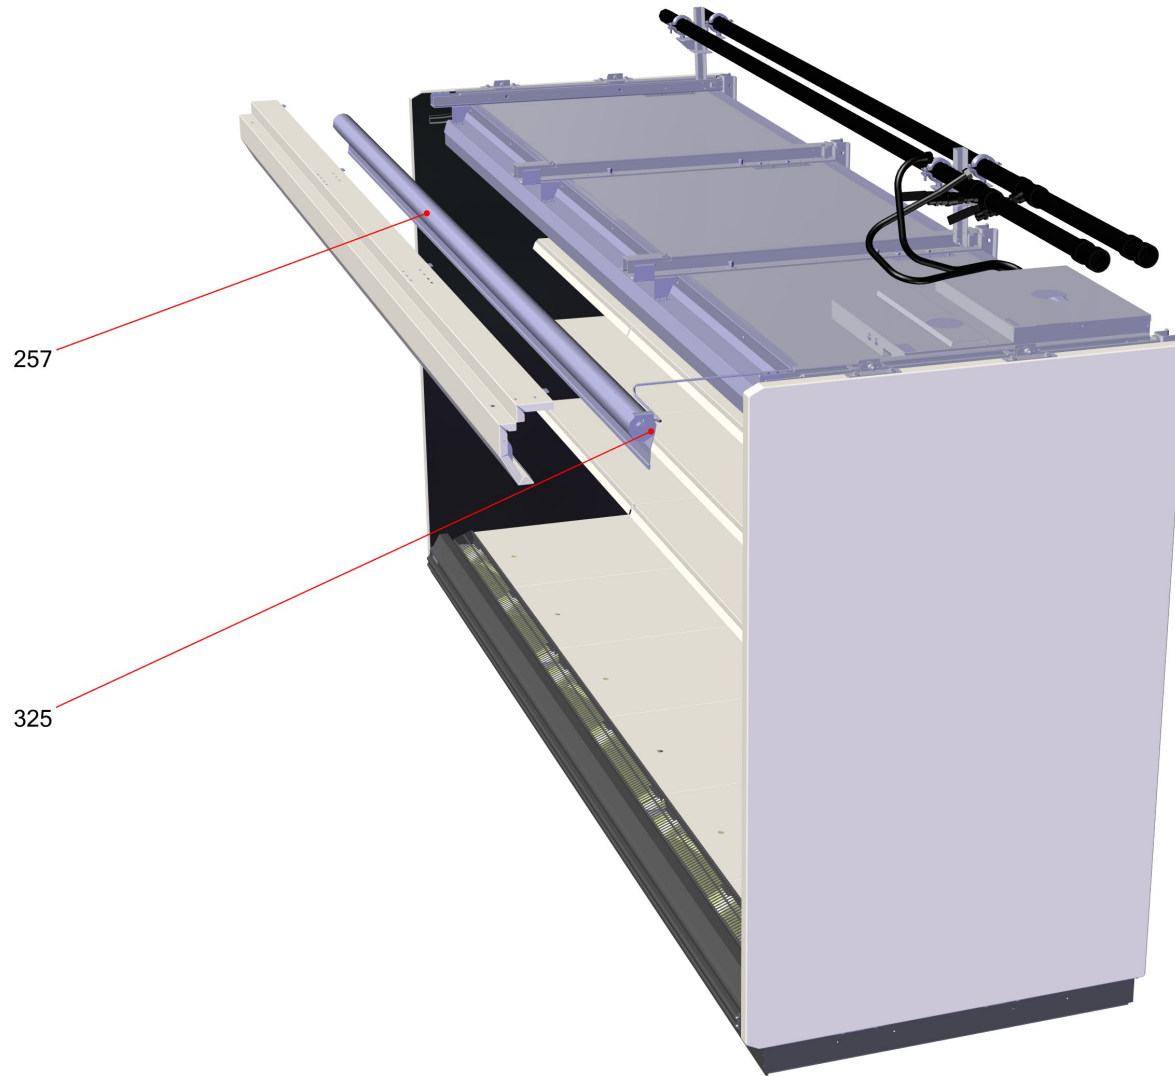

Module roller blind VENTO (431109)

Module roller blind VENTO (431109)

Item no.	Article no.	Description	Quantity	Unit
257	399669	roller blind+motor Vento 250 H Pan-Dur VDE/UL	1	ST
325	361303	roller blind DM35S 220V/60Hz UL	1	ST