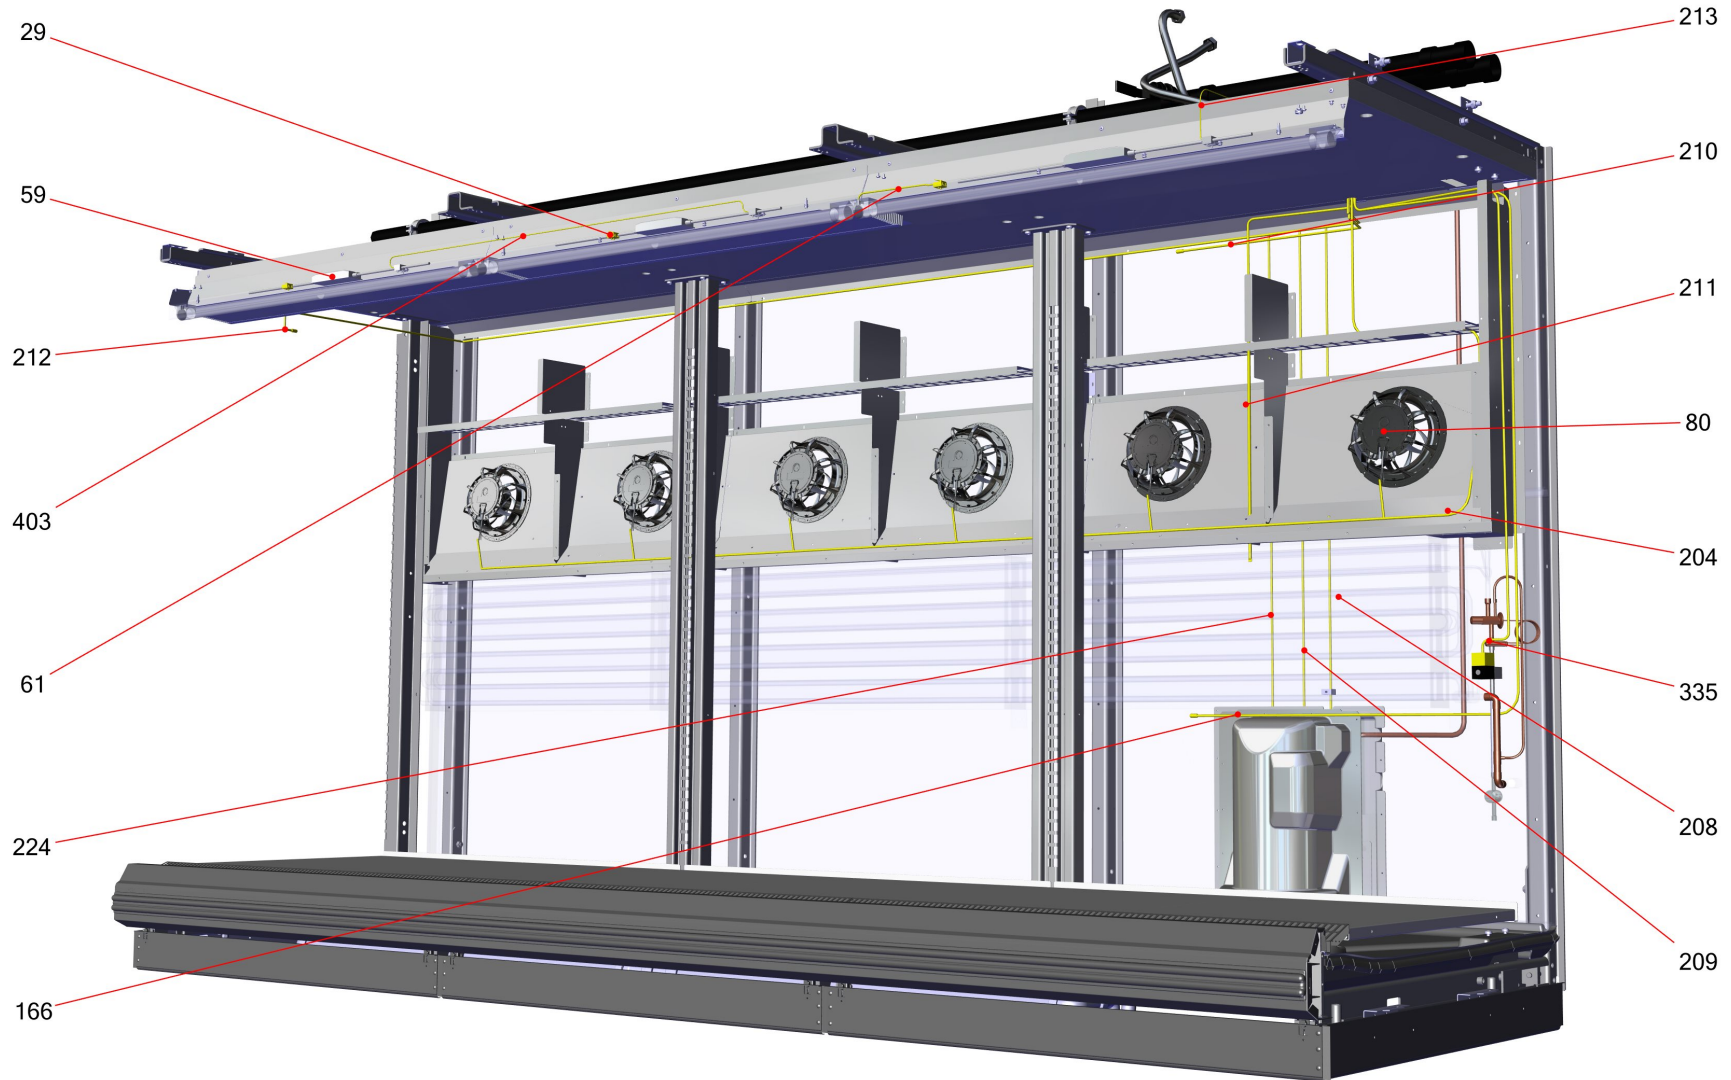

Item no.	Article no.	Description	Quantity	Unit
66	431055	compressor Scroll ZB09KAU-TF5 548 R290 USA	1	ST
76	351965	filter dryer DML 1.52x2/2x 46bar	2	ST
137	395307	suction pipe Vento circle1 press. TXV V2	1	ST
138	395308	suction pipe Vento circle2 press. TXV V2	1	ST
139	395309	suction pipe Vento circle3 press. TXV V2	1	ST
145	404812	pressure pipe Vento MC H circle1	2	ST
146	404813	pressure pipe Vento MC H circle2	1	ST
147	404814	pressure pipe Vento MC H circle3	1	ST
166	363582	evaporator Vento R290 MC 3C TXV 3400mm	1	ST
194	395215	micro-plate heat exchanger Vento D22-20 T24006-011	1	ST
273	431712	compressor Scroll ZB10KAU-TF5 548 R290 USA	1	ST
306	341514	pressostat low pressure PS4 W1ATEX R290+Tyco	2	ST
307	401649	pressostat high pressure Vento ACB-4UB 1000 Danfoss	2	ST
342	395212	micro heat plate exchanger H22-C-40-L T24006-012	3	ST
903	351963	expansion valve TLK 2,0 R290	2	ST

Electrics VENTO (432587)

Electrics VENTO (432587)

Item no.	Article no.	Description	Quantity	Unit	Picture
	431105	controller unit Vento Freeze	1	ST	
59	309594	LED driver 100-240V/80W/50-60 HZ	3	ST	
80	390656	fan diagonal EBM K1G200-AA84-25	6	ST	
111	410763	distributor shelf Vento ICC 2100mm WH	1	ST	
166	352343	sensor Vento 250/375 Air in	1	ST	
204	364164	cable harness fan Vento375 L USA	1	ST	
208	374919	compressor cable Vento ZB07 UL 1circle white	1	ST	
209	374920	compressor cable Vento ZB07 UL 2circle blue	1	ST	
210	352344	sensor Vento 250/375 Air out	1	ST	
211	352345	sensor Vento 250/375 Defrost	1	ST	
212	352346	sensor Vento 250/375 Product	1	ST	
213	209151	cable light Vento UL/VDE	1	ST	
214	410764	distributor shelf lightening ICC 3400mm WH	1	ST	
224	375096	compressor cable Vento ZB07 UL 3circle black	1	ST	
342	395212	micro heat plate exchanger H22-C-40-L T24006-012	1	ST	
400	210142	cable LED Strips 1100mm	1	ST	
403	324748	cable connection LED-VSG LAPS Vento	1	ST	
429	410765	distributor shelf light ICC 4700mm WH	1	ST	