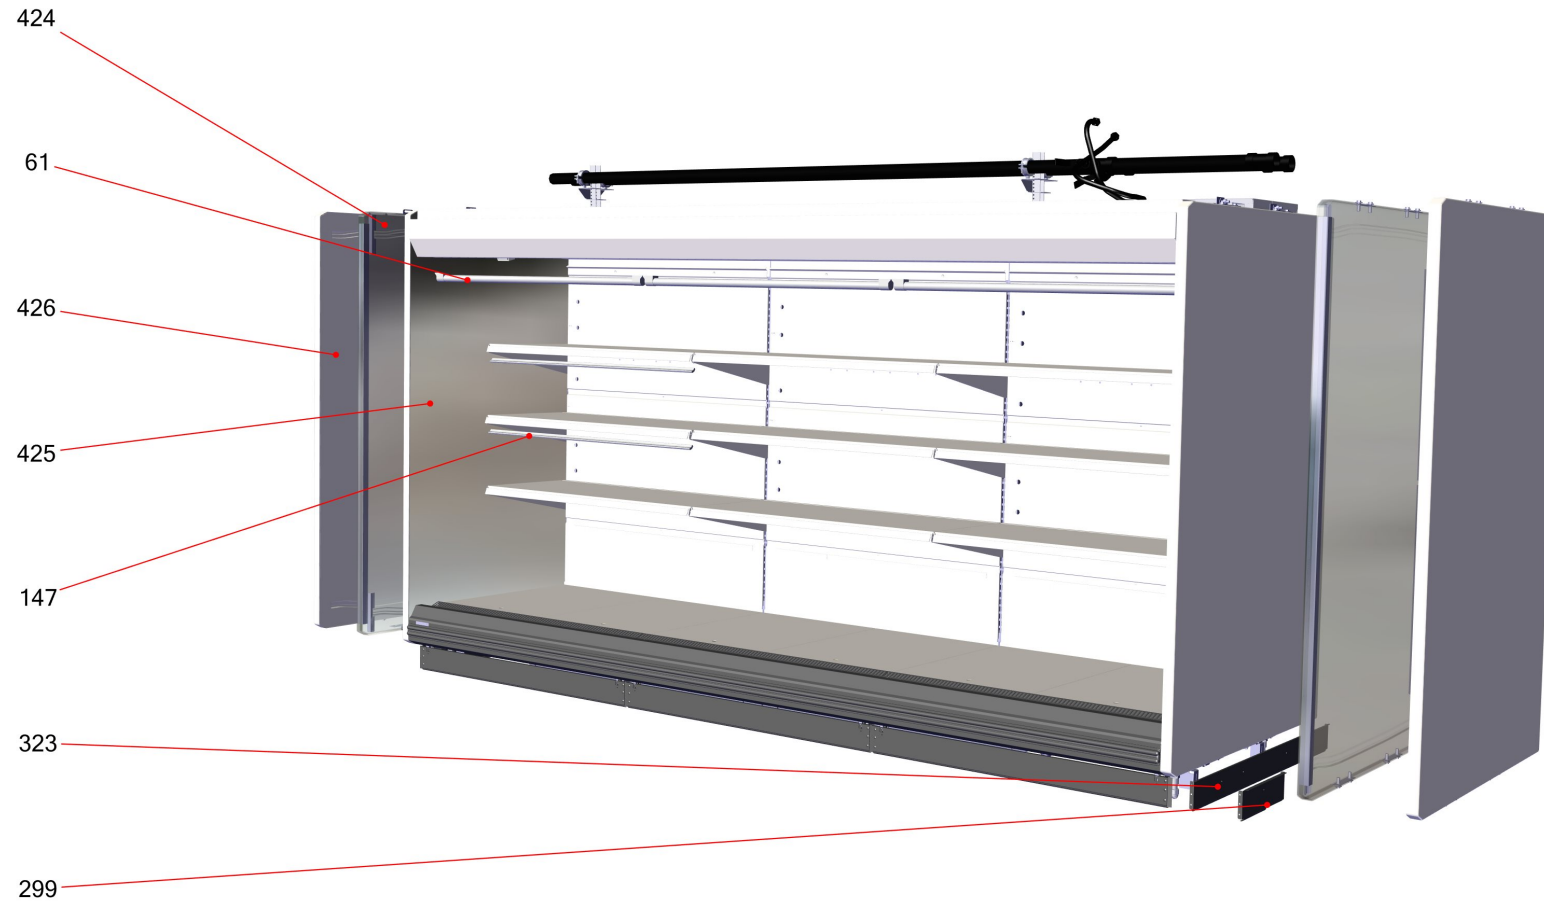

Accessories VENTO (432588)

Accessories VENTO (432588)

Item no.	Article no.	Description	Quantity	Unit
	351021	accessory box Vento Green MC 250/375 R290	1	ST
	327874	mountingkit side wall Vento left L/H7 G2-G3	1	ST
	327876	mountingkit side wall Vento right L/H8 G2-G3	1	ST
61	363745	LED tube LAPS 5000K L10820W 700mA	3	ST
61	325152	LED tube LAPS 1200mm red076	3	ST
61	325326	canopy LED LTG 4000K 24V TL125 250/375	1	ST
147	325328	shelf light LTG 4000K 250/375	1	ST
147	325329	shelf light LTG 5000K 250/375	1	ST
147	325578	shelf light LTG red076 250/375	1	ST
169	364169	shelf + holder 400mm 0/8° white9010	1	ST
169	364170	shelf + holder 500mm 0/8° white9010	1	ST
169	364171	shelf + holder 600mm 0/8° white9010	1	ST
424	431056	side wall Panorama Vento le/ri H7 white9010	2	ST