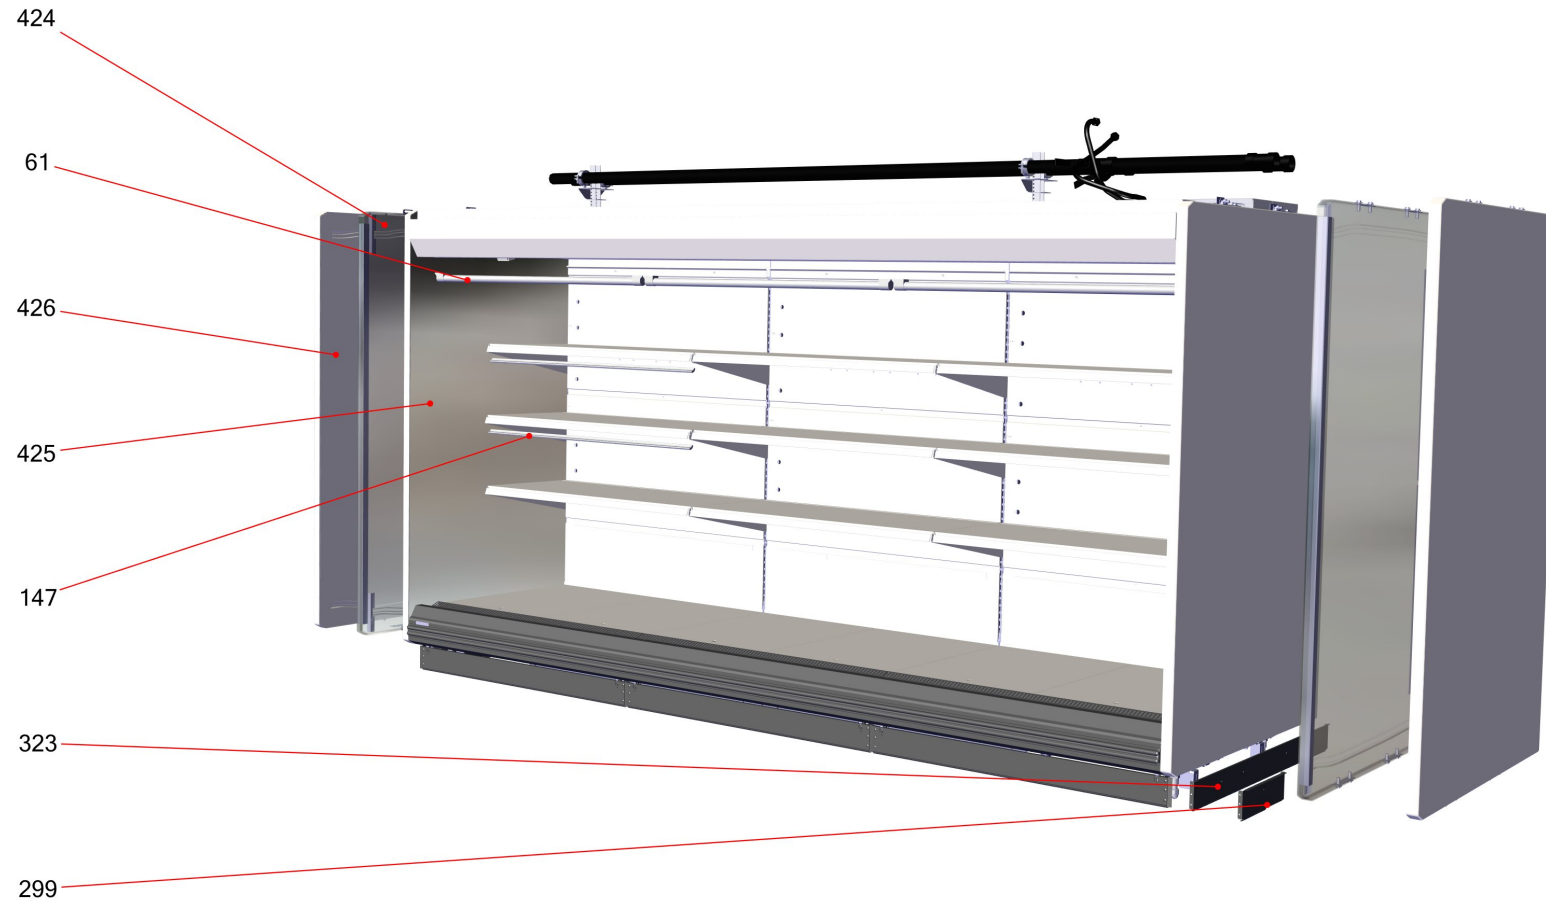

Accessories VENTO (432584)

Accessories VENTO (432584)

Item no.	Article no.	Description	Quantity	Unit
	351021	accessory box Vento Green MC 250/375 R290	1	ST
	327874	mountingkit side wall Vento left L/H7 G2-G3	1	ST
	327876	mountingkit side wall Vento right L/H8 G2-G3	1	ST
61	363745	LED tube LAPS 5000K L10820W 700mA	2	ST
61	325152	LED tube LAPS 1200mm red076	2	ST
147	325328	shelf light LTG 4000K 250/375	1	ST
147	325329	shelf light LTG 5000K 250/375	1	ST
147	325578	shelf light LTG red076 250/375	1	ST
169	364169	shelf + holder 400mm 0/8° white9010	1	ST
169	364170	shelf + holder 500mm 0/8° white9010	1	ST
169	364171	shelf + holder 600mm 0/8° white9010	1	ST
424	431056	side wall Panorama Vento le/ri H7 white9010	2	ST