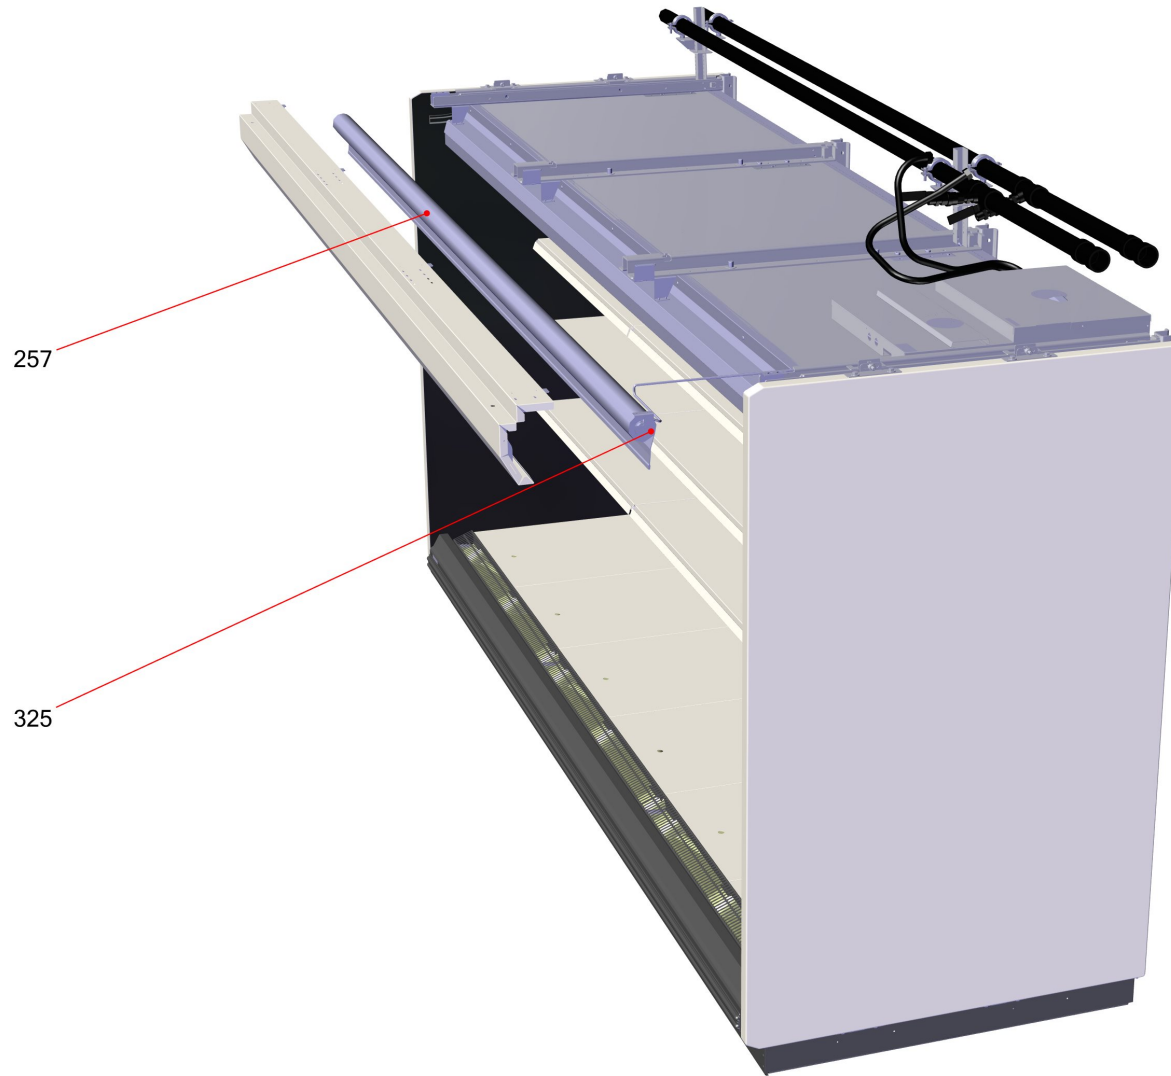

Module roller blind VENTO (363627)

Module roller blind VENTO (363627)

Item no.	Article no.	Description	Quantity	Unit
257	329310	roller blind+motor Vento250 L Pan-Dur VDE/UL	1	ST
325	361303	roller blind DM35S 220V/60Hz UL	1	ST