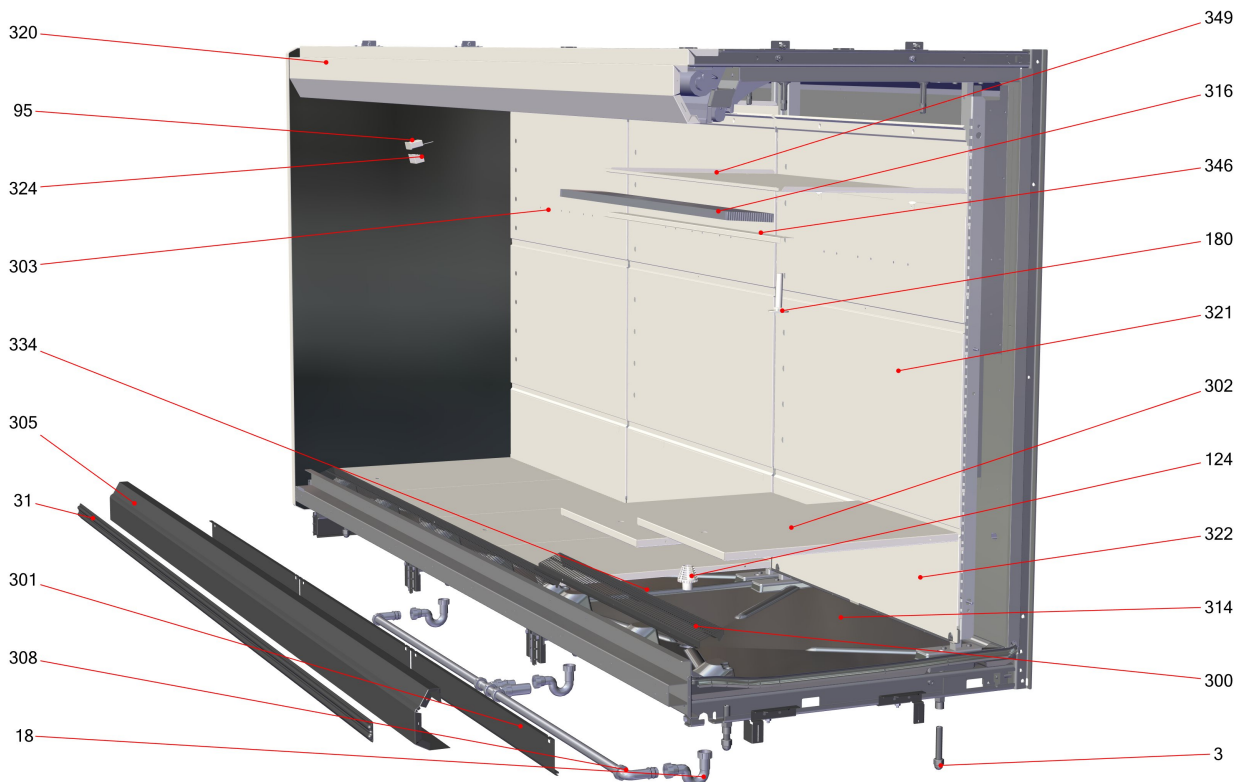

540046

540046

Table of contents

Refrigeration VENTO (432583)	3
Electrics VENTO (431733)	5
Module roller blind VENTO (363627)	7
Accessories VENTO (432584)	9

Refrigeration VENTO (432583)

Refrigeration VENTO (432583)

Item no.	Article no.	Description	Quantity	Unit
66	431055	compressor Scroll ZB09KAU-TF5 548 R290 USA	1	ST
76	351965	filter dryer DML 1.52x2/2x 46bar	2	ST
137	395307	suction pipe Vento circle1 press. TXV V2	1	ST
138	395308	suction pipe Vento circle2 press. TXV V2	1	ST
145	404809	pressure pipe Vento L sole circle1	1	ST
146	404810	pressure pipe Vento GM L Spi circle2	1	ST
166	357488	evaporator Vento R290 MC 2C TXV 2150mm	1	ST
273	431712	compressor Scroll ZB10KAU-TF5 548 R290 USA	1	ST
306	401654	pressostat low pressure Vento ACB-4UA 2800 Danfoss	2	ST
307	401649	pressostat high pressure Vento ACB-4UB 1000 Danfoss	2	ST
319	351299	balancing valve Caleffi 1,2m ³ /h green V2	1	ST
342	395212	micro heat plate exchanger H22-C-40-L T24006-012	1	ST
428	406986	panzer flex pipe set PE Vento R290	1	ST
903	351963	expansion valve TLK 2,0 R290	2	ST

Electrics VENTO (431733)

Electrics VENTO (431733)

Item no.	Article no.	Description	Quantity	Unit	Picture
	431105	controller unit Vento Freeze	1	ST	
59	297491	LED driver SAIF SLT30-700IF-1	2	ST	
61	338001	LED cable back with plug 1100mm	1	ST	
80	390656	fan diagonal EBM K1G200-AA84-25	4	ST	
111	410763	distributor shelf Vento ICC 2100mm WH	1	ST	
166	352343	sensor Vento 250/375 Air in	1	ST	
204	364163	cable harness fan Vento250 L USA	1	ST	
208	374919	compressor cable Vento ZB07 UL 1circle white	1	ST	
209	374920	compressor cable Vento ZB07 UL 2circle blue	1	ST	
210	352344	sensor Vento 250/375 Air out	1	ST	
211	352345	sensor Vento 250/375 Defrost	1	ST	
212	352346	sensor Vento 250/375 Product	1	ST	
213	209151	cable light Vento UL/VDE	1	ST	
214	410764	distributor shelf lightening ICC 3400mm WH	1	ST	
342	395212	micro heat plate exchanger H22-C-40-L T24006-012	1	ST	
403	324748	cable connection LED-VSG LAPS Vento	1	ST	