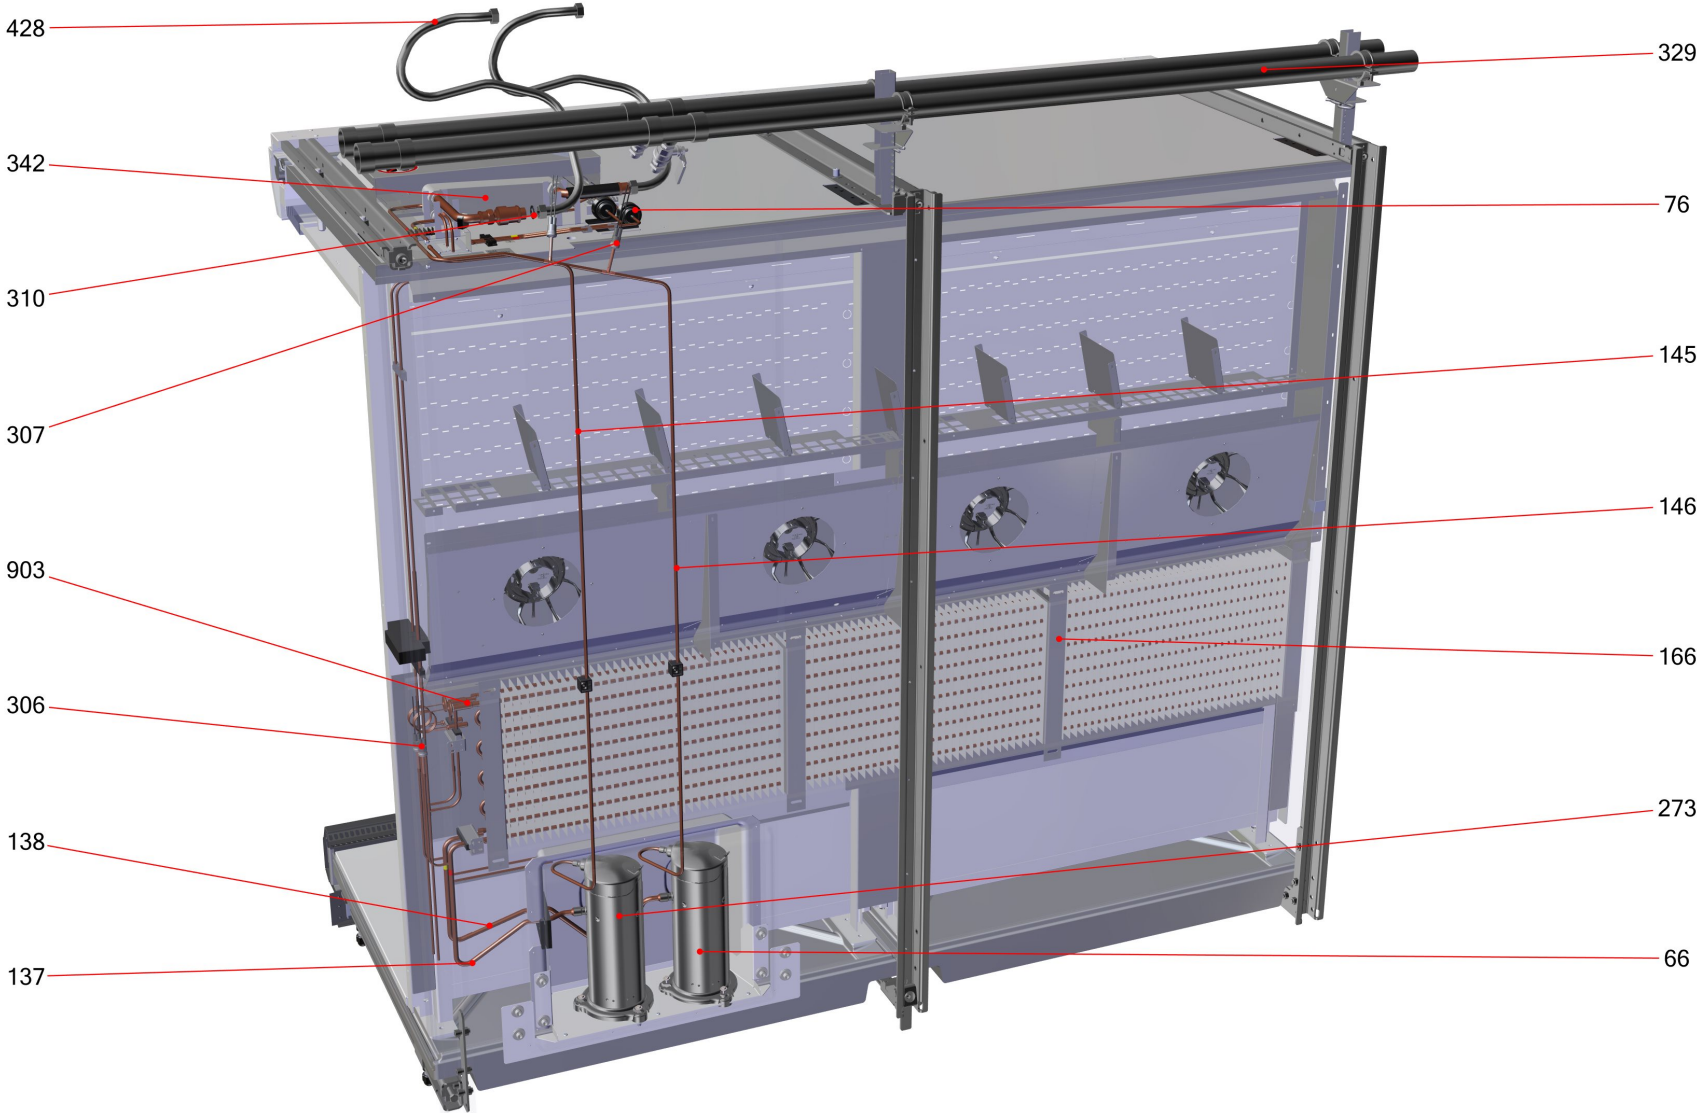

540046

540046

Table of contents

Refrigeration VENTO (432583)	3
Electrics VENTO (431733)	5
Module roller blind VENTO (363627)	7
Accessories VENTO (432584)	9

Refrigeration VENTO (432583)

Refrigeration VENTO (432583)

Item no.	Article no.	Description	Quantity	Unit
66	431055	compressor Scroll ZB09KAU-TF5 548 R290 USA	1	ST
76	351965	filter dryer DML 1.52x2/2x 46bar	2	ST
137	395307	suction pipe Vento circle1 press. TXV V2	1	ST
138	395308	suction pipe Vento circle2 press. TXV V2	1	ST
145	404809	pressure pipe Vento L sole circle1	1	ST
146	404810	pressure pipe Vento GM L Spi circle2	1	ST
166	357488	evaporator Vento R290 MC 2C TXV 2150mm	1	ST
273	431712	compressor Scroll ZB10KAU-TF5 548 R290 USA	1	ST
306	401654	pressostat low pressure Vento ACB-4UA 2800 Danfoss	2	ST
307	401649	pressostat high pressure Vento ACB-4UB 1000 Danfoss	2	ST
319	351299	balancing valve Caleffi 1,2m ³ /h green V2	1	ST
342	395212	micro heat plate exchanger H22-C-40-L T24006-012	1	ST
428	406986	panzer flex pipe set PE Vento R290	1	ST
903	351963	expansion valve TLK 2,0 R290	2	ST

Electrics VENTO (431733)

Electrics VENTO (431733)

Item no.	Article no.	Description	Quantity	Unit	Picture
	431105	controller unit Vento Freeze	1	ST	
59	297491	LED driver SAIF SLT30-700IF-1	2	ST	
61	338001	LED cable back with plug 1100mm	1	ST	
80	390656	fan diagonal EBM K1G200-AA84-25	4	ST	
111	410763	distributor shelf Vento ICC 2100mm WH	1	ST	
166	352343	sensor Vento 250/375 Air in	1	ST	
204	364163	cable harness fan Vento250 L USA	1	ST	
208	374919	compressor cable Vento ZB07 UL 1circle white	1	ST	
209	374920	compressor cable Vento ZB07 UL 2circle blue	1	ST	
210	352344	sensor Vento 250/375 Air out	1	ST	
211	352345	sensor Vento 250/375 Defrost	1	ST	
212	352346	sensor Vento 250/375 Product	1	ST	
213	209151	cable light Vento UL/VDE	1	ST	
214	410764	distributor shelf lightening ICC 3400mm WH	1	ST	
342	395212	micro heat plate exchanger H22-C-40-L T24006-012	1	ST	
403	324748	cable connection LED-VSG LAPS Vento	1	ST	