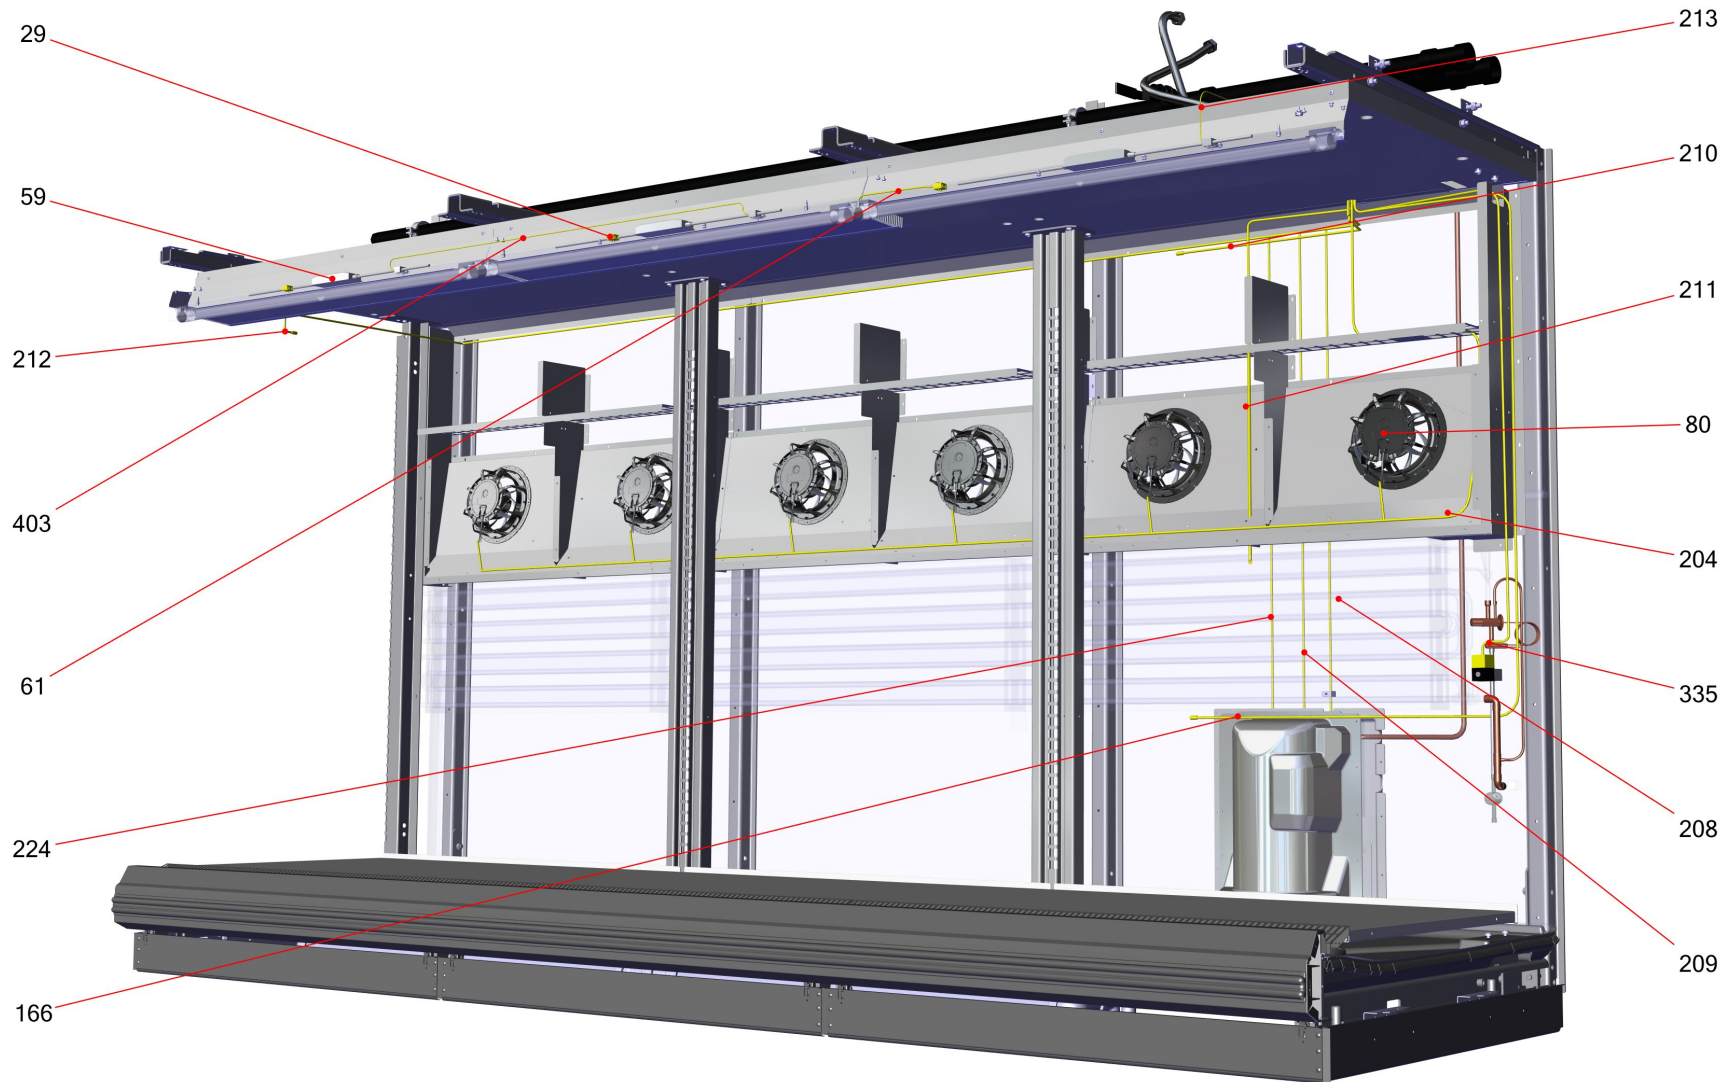

540046

540046

Table of contents

Refrigeration VENTO (432583)	3
Electrics VENTO (431733)	5
Module roller blind VENTO (363627)	7
Accessories VENTO (432584)	9

Refrigeration VENTO (432583)

Refrigeration VENTO (432583)

Item no.	Article no.	Description	Quantity	Unit
66	431055	compressor Scroll ZB09KAU-TF5 548 R290 USA	1	ST
76	351965	filter dryer DML 1.52x2/2x 46bar	2	ST
137	395307	suction pipe Vento circle1 press. TXV V2	1	ST
138	395308	suction pipe Vento circle2 press. TXV V2	1	ST
145	404809	pressure pipe Vento L sole circle1	1	ST
146	404810	pressure pipe Vento GM L Spi circle2	1	ST
166	357488	evaporator Vento R290 MC 2C TXV 2150mm	1	ST
273	431712	compressor Scroll ZB10KAU-TF5 548 R290 USA	1	ST
306	401654	pressostat low pressure Vento ACB-4UA 2800 Danfoss	2	ST
307	401649	pressostat high pressure Vento ACB-4UB 1000 Danfoss	2	ST
319	351299	balancing valve Caleffi 1,2m ³ /h green V2	1	ST
342	395212	micro heat plate exchanger H22-C-40-L T24006-012	1	ST
428	406986	panzer flex pipe set PE Vento R290	1	ST
903	351963	expansion valve TLK 2,0 R290	2	ST

Electrics VENTO (431733)

Electrics VENTO (431733)

Item no.	Article no.	Description	Quantity	Unit	Picture
	431105	controller unit Vento Freeze	1	ST	
59	297491	LED driver SAIF SLT30-700IF-1	2	ST	
61	338001	LED cable back with plug 1100mm	1	ST	
80	390656	fan diagonal EBM K1G200-AA84-25	4	ST	
111	410763	distributor shelf Vento ICC 2100mm WH	1	ST	
166	352343	sensor Vento 250/375 Air in	1	ST	
204	364163	cable harness fan Vento250 L USA	1	ST	
208	374919	compressor cable Vento ZB07 UL 1circle white	1	ST	
209	374920	compressor cable Vento ZB07 UL 2circle blue	1	ST	
210	352344	sensor Vento 250/375 Air out	1	ST	
211	352345	sensor Vento 250/375 Defrost	1	ST	
212	352346	sensor Vento 250/375 Product	1	ST	
213	209151	cable light Vento UL/VDE	1	ST	
214	410764	distributor shelf lightening ICC 3400mm WH	1	ST	
342	395212	micro heat plate exchanger H22-C-40-L T24006-012	1	ST	
403	324748	cable connection LED-VSG LAPS Vento	1	ST	