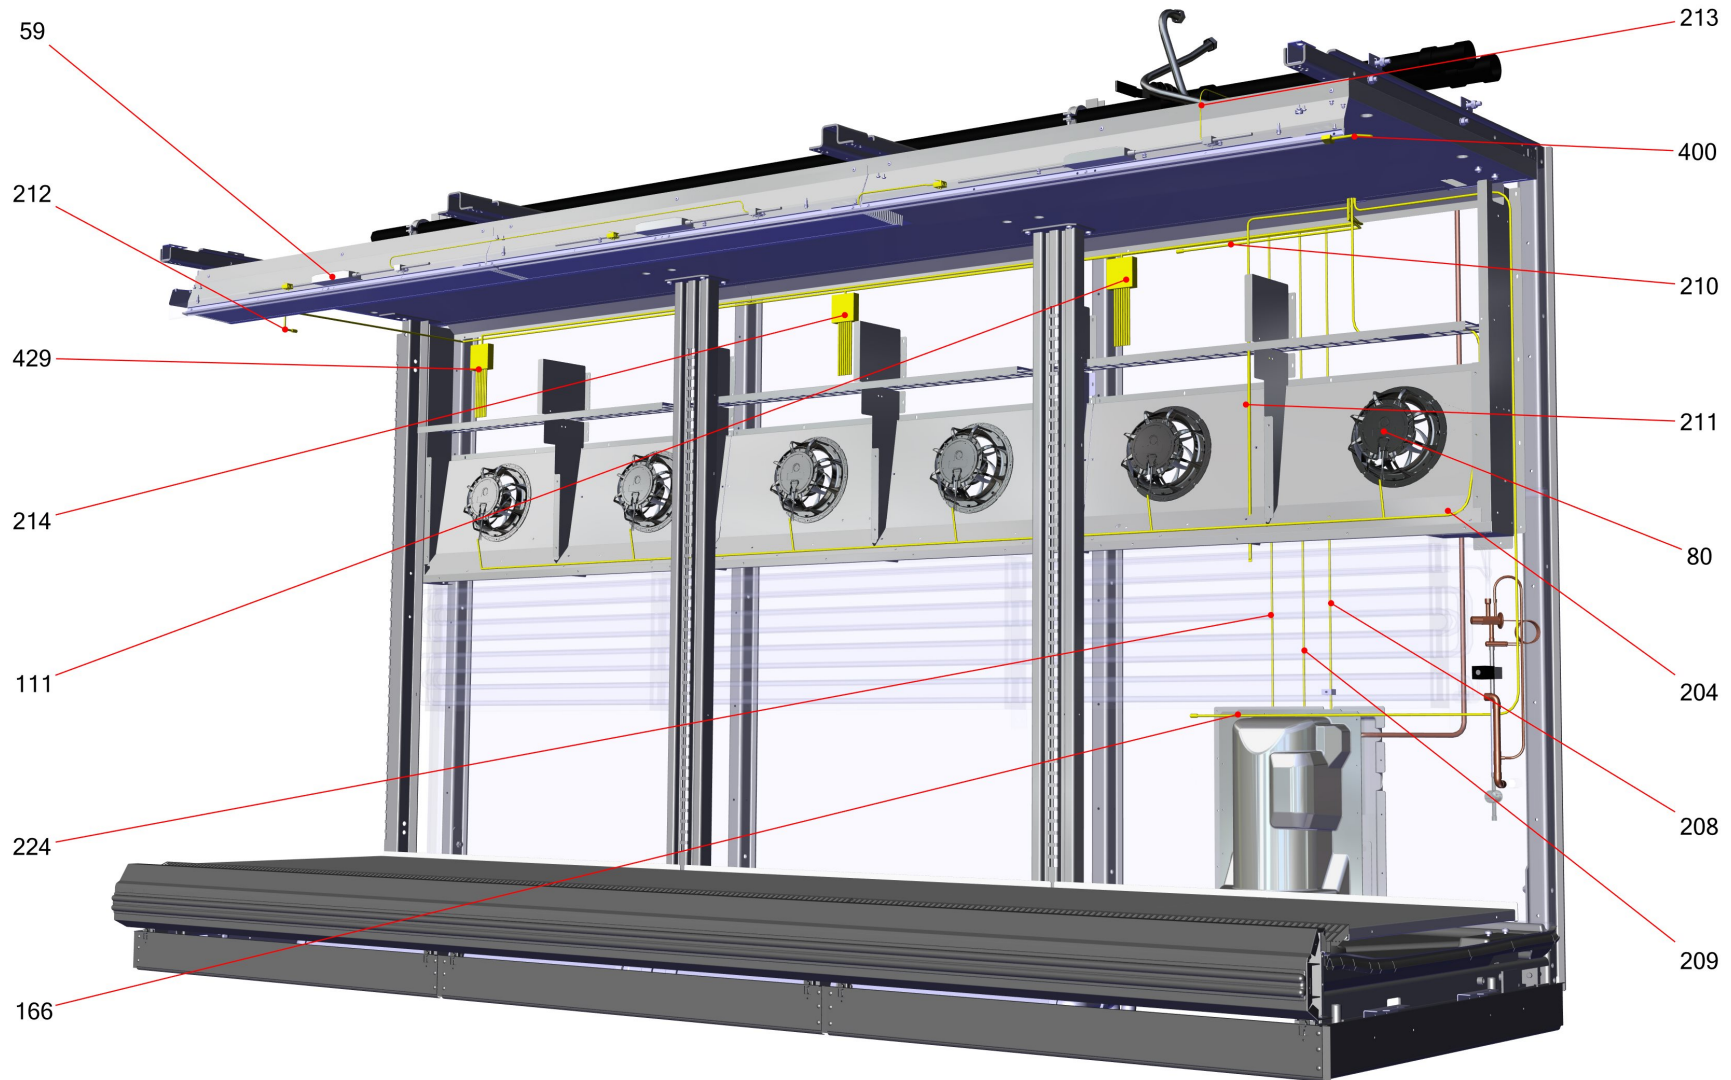

Electrics VENTO (394676)

Electrics VENTO (394676)

Item no.	Article no.	Description	Quantity	Unit	Picture
	394677	controlling board MC 3C USA G5	1	ST	
59	309594	LED driver 100-240V/80W/50-60 HZ	4	ST	
80	390656	fan diagonal EBM K1G200-AA84-25	6	ST	
111	410751	distributor shelf lightening ICC 2100mm BK	1	ST	
166	352343	sensor Vento 250/375 Air in	1	ST	
204	364164	cable harness fan Vento375 L USA	1	ST	
208	374919	compressor cable Vento ZB07 UL 1circle white	1	ST	
209	374920	compressor cable Vento ZB07 UL 2circle blue	1	ST	
210	352344	sensor Vento 250/375 Air out	1	ST	
211	352345	sensor Vento 250/375 Defrost	1	ST	
212	352346	sensor Vento 250/375 Product	1	ST	
213	209151	cable light Vento UL/VDE	1	ST	
214	410752	distributor shelf lightening ICC 3400mm BK	1	ST	
224	375096	compressor cable Vento ZB07 UL 3circle black	1	ST	
400	210142	cable LED Strips 1100mm	1	ST	
429	410753	distributor shelf lightening ICC 4700mm BK	1	ST