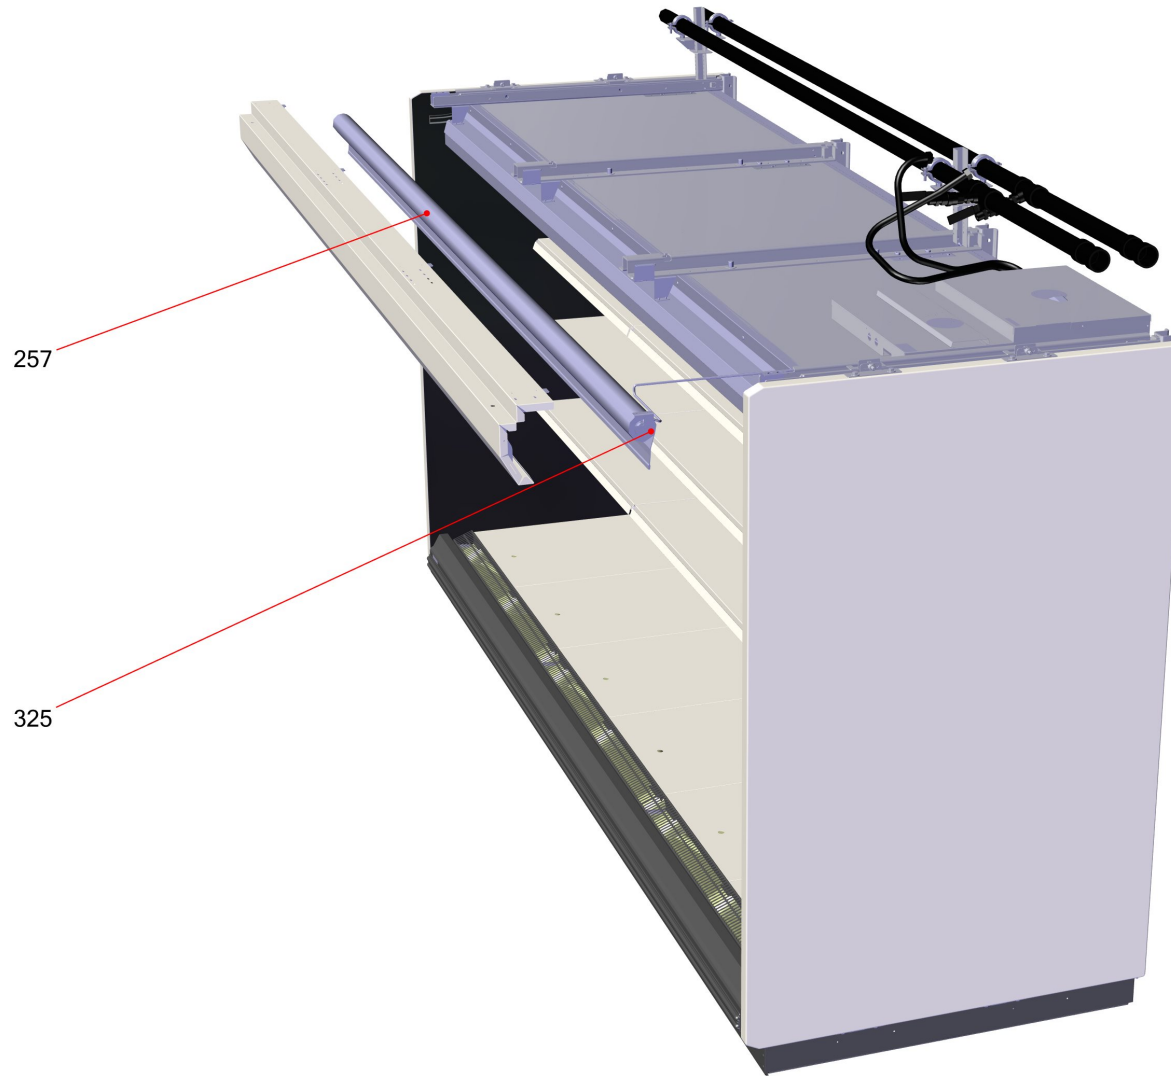

Module roller blind VENTO (363635)

Module roller blind VENTO (363635)

Item no.	Article no.	Description	Quantity	Unit
257	329031	roller blind+motor Vento 375 L Pan-Dur VDE/UL	1	ST
325	361303	roller blind DM35S 220V/60Hz UL	1	ST