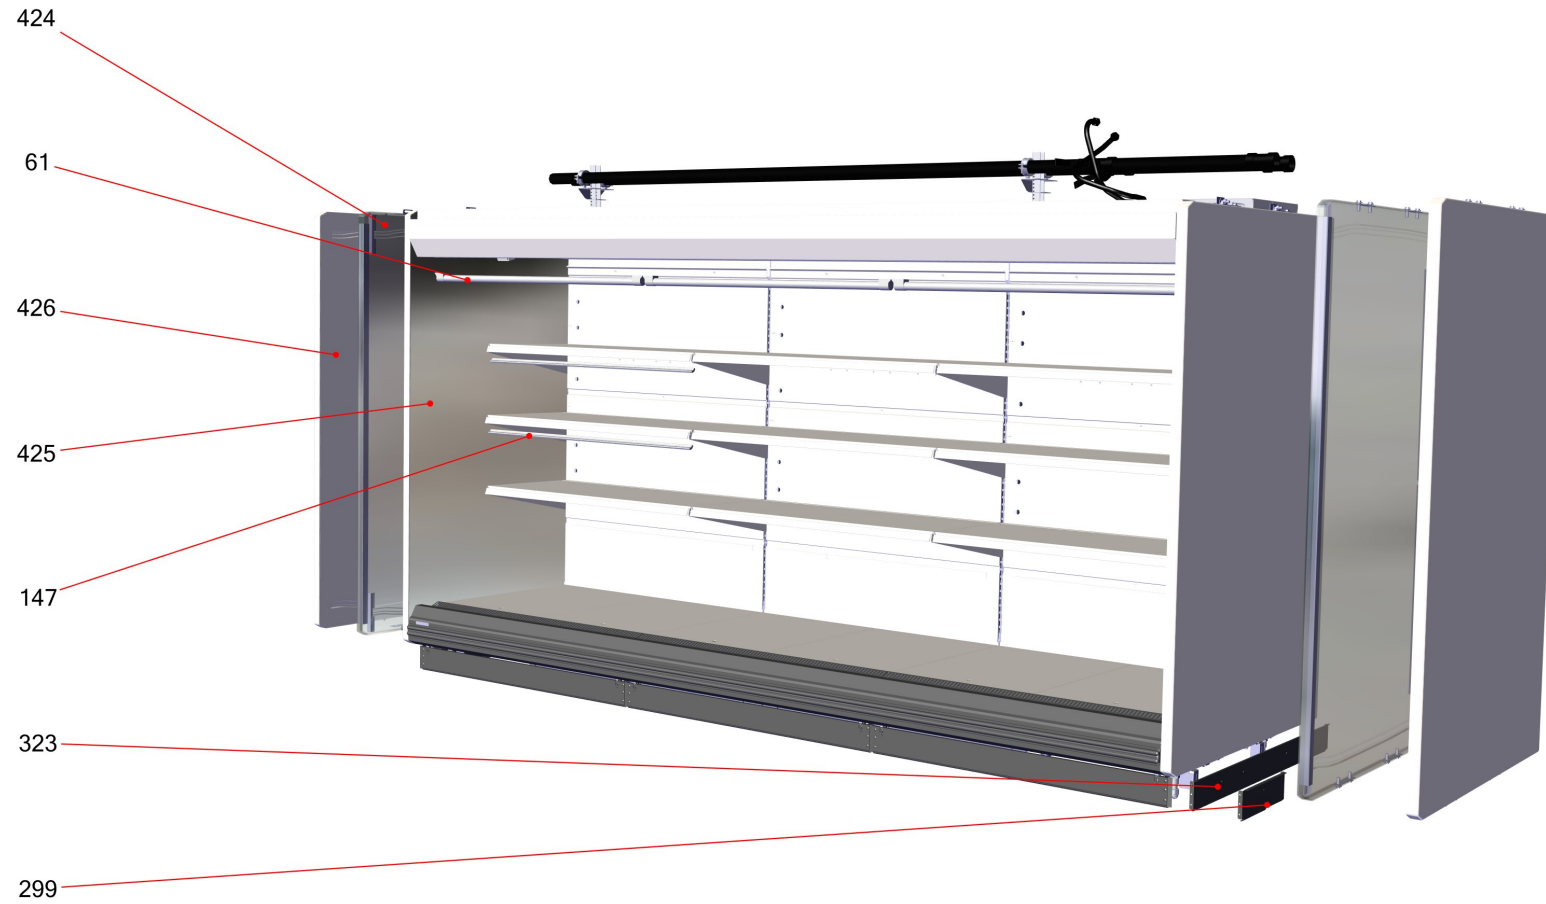

Accessories VENTO (394678)

Accessories VENTO (394678)

Item no.	Article no.	Description	Quantity	Unit
	327874	mountingkit side wall Vento left L/H7 G2-G3	1	ST
	351021	accessory box Vento Green MC 250/375 R290	1	ST
	327876	mountingkit side wall Vento right L/H8 G2-G3	1	ST
61	325327	LED tube LTG 5000K 24V TL125-26-5 250/375	3	ST
61	325577	LED tube LTG RT076 TL125-26-6 24V 250/375	3	ST
61	325326	canopy LED LTG 4000K 24V TL125 250/375	3	ST
147	325328	shelf light LTG 4000K 250/375	1	ST
147	325329	shelf light LTG 5000K 250/375	1	ST
147	325578	shelf light LTG red076 250/375	1	ST
169	371194	shelf + holder Vento 450mm0/8° black9005	1	ST
169	371195	shelf + holder 550mm 0/8° black9005	1	ST
169	371192	shelf + holder 500mm 0/8° black9005	1	ST
169	371193	shelf + holder 600mm 0/8° black9005	1	ST
169	371191	shelf + holder 400mm 0/8° black9005	1	ST
323	325265	kickplate set side Vento L/H7 NCS6500 G3	2	ST
424	371185	side wall Panorama Vento le/ri H7 black 9005	2	ST
425	371186	sidewall mirrored le/ri H7 plastic black 9005	2	ST
426	371187	side wall full glass le/ri L7 plastic black9005	2	ST