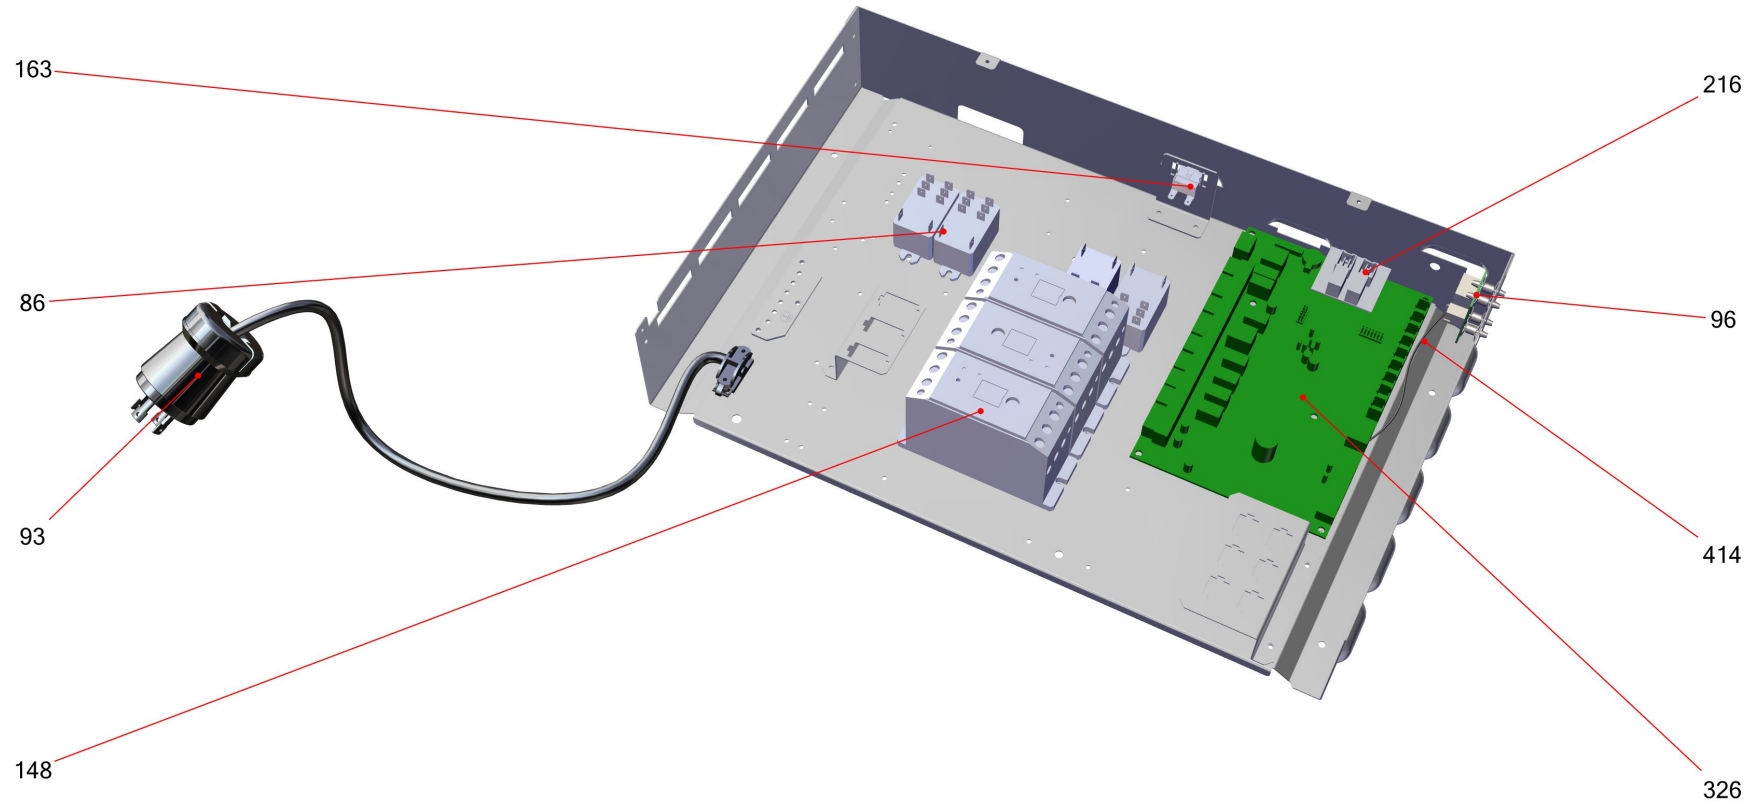

controlling board MC 3C USA G5 (394677)

controlling board MC 3C USA G5 (394677)

Item no.	Article no.	Description	Quantity	Unit
86	459997	RELAIS 230V 30A R290 HONGFA	4	ST
93	360968	connection cable Vento UL L15-20P	1	ST
96	276845	bus board Secop SLV	1	ST
148	337753	3 phase softstarter RSBT Scroll compressor	3	ST
163	334120	switch Everel R290 SXL532A1H200W	1	ST
216	347792	pack controller Emerson ECB I2 ECB 10	1	ST
326	395043	controller Vento Emerson ECB-D10 V9.02	1	ST
414	400729	bus line intern Cat5 1,2m	1	ST