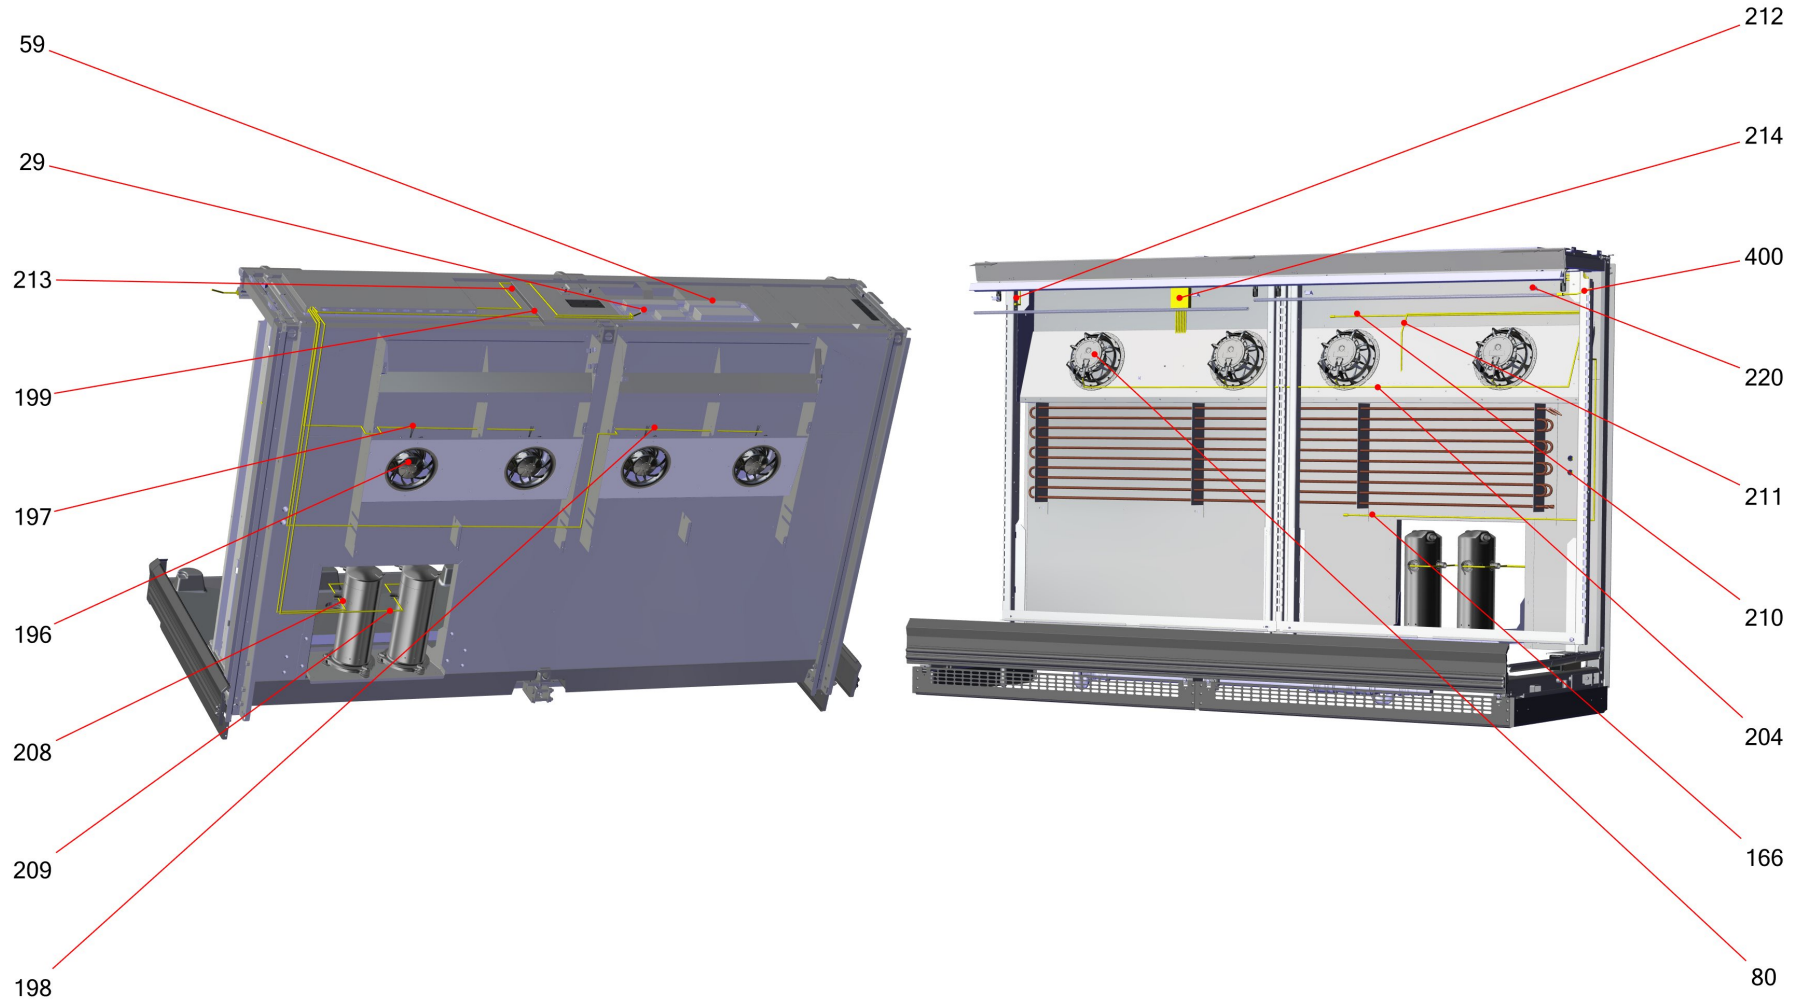

Electrics VENTO (431729)

Electrics VENTO (431729)

Item no.	Article no.	Description	Quantity	Unit	Picture
	364393	controlling board MC Air 2Cycle USA G5 SLED	1	ST	
59	309594	LED driver 100-240V/80W/50-60 HZ	2	ST	
80	364689	fan diagonal EBM DRZ 1100/1200	2	ST	
166	352343	sensor Vento 250/375 Air in	1	ST	
196	308786	fan diagonal EBM K1G200-AA89-13	4	ST	
197	365227	cable harness fan Vento Air SV K1 WH	1	ST	
198	365228	cable harness fan Vento Air SV K2BU	1	ST	
204	372787	cable harness fan Vento SV 178/198 USA KT	1	ST	
208	364283	compressor cable Vento SV ZB07 USA 1circle	1	ST	
209	364284	compressor cable Vento SV ZB07 USA 2circle	1	ST	
210	352344	sensor Vento 250/375 Air out	1	ST	
211	352345	sensor Vento 250/375 Defrost	1	ST	
212	352346	sensor Vento 250/375 Product	1	ST	
213	209151	cable light Vento UL/VDE	1	ST	
214	410752	distributor shelf lightening ICC 3400mm BK	1	ST	
400	210142	cable LED Strips 1100mm	2	ST