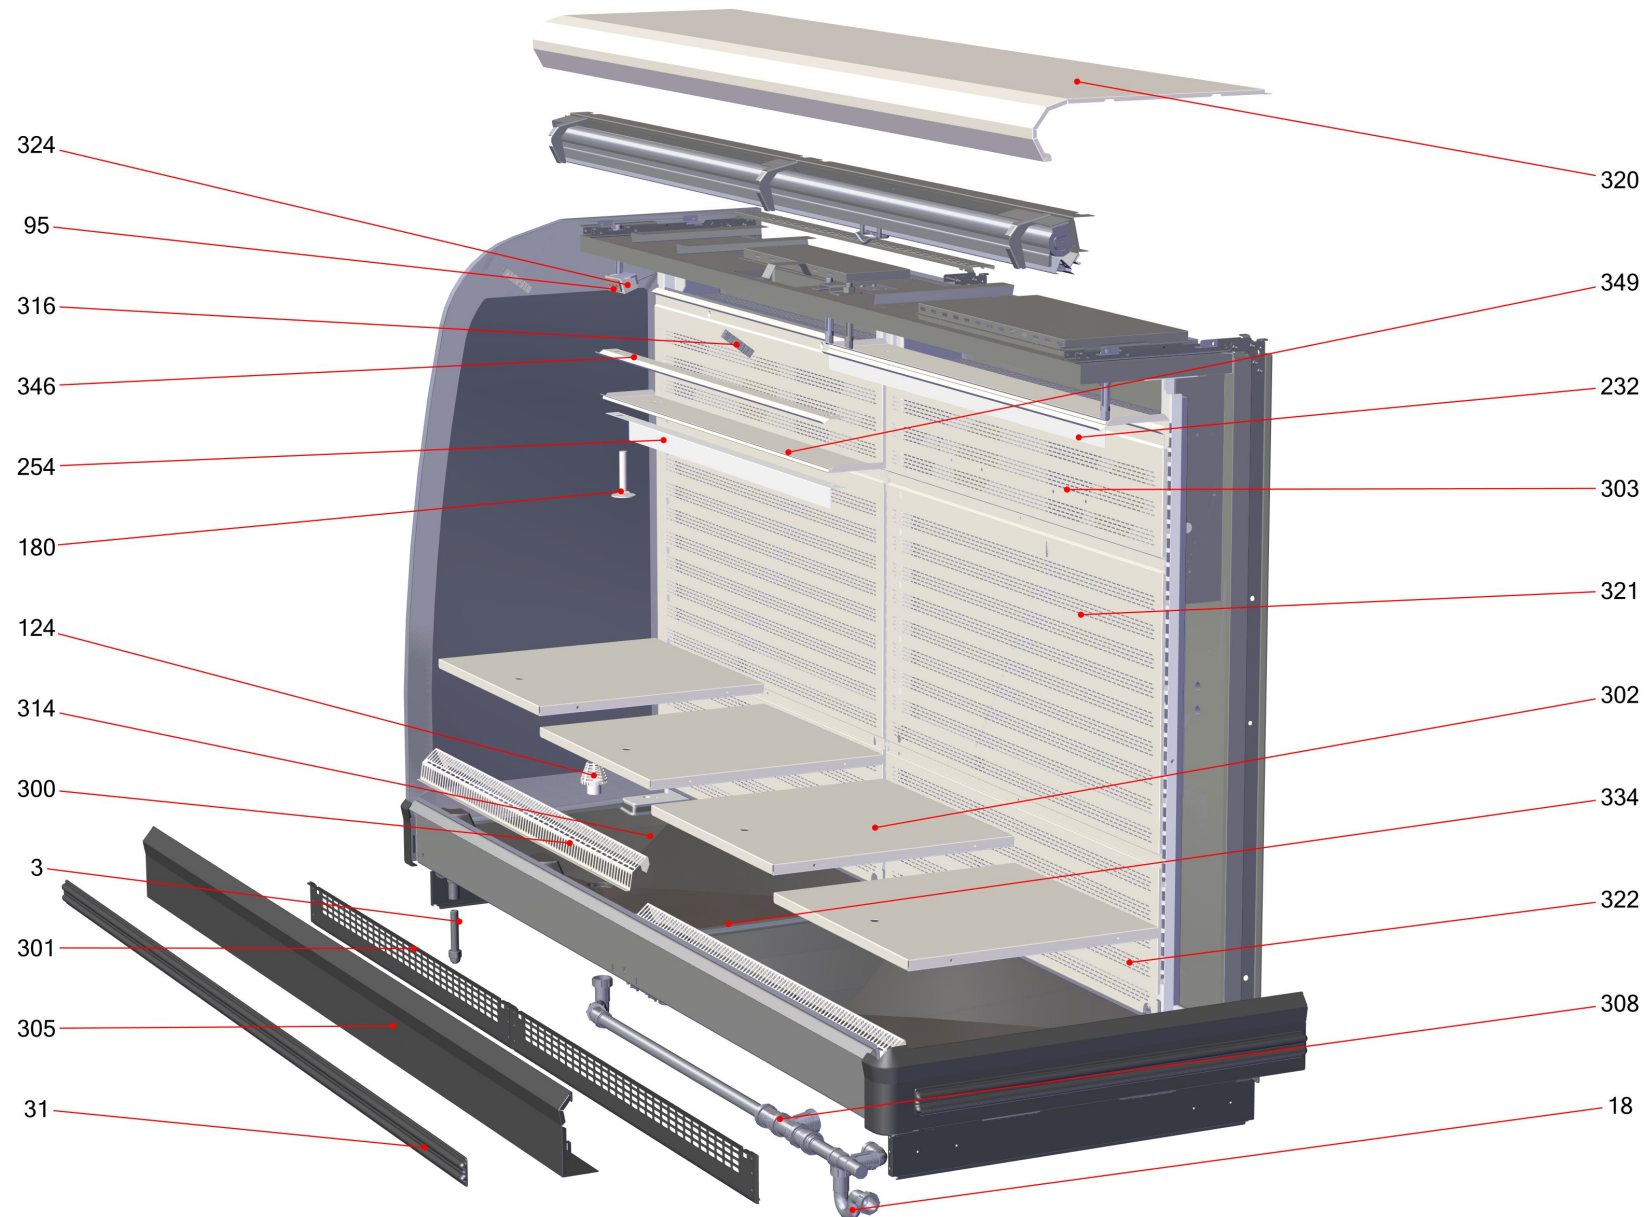

## Table of contents

---

Basic unit VENTO (432581)	3
Refrigeration VENTO (431728)	5
Electrics VENTO (431729)	7
controlling board MC Air 2Cycle USA G5 SLED (364393)	9
Accessories VENTO (431730)	11

## Basic unit VENTO (432581)

## Basic unit VENTO (432581)

Item no.	Article no.	Description	Quantity	Unit
	340086	bottom rail for shelf EC198 grey7045	2	ST
3	330009	base mounted 117,5mm	6	ST
18	311222	plugsiphon DN32	2	ST
95	328964	digital thermometer °F TF-LCD-battery white	1	ST
124	301718	dirt filter Vento white9003	2	ST
300	363646	return air grill Vento198 Slim black9005	2	ST
301	340027	kickplate set front Vento EC198 NCS6500	1	ST
302	380556	floor shelf Vento L/H6 198 black9005	2	ST
303	379767	backwall top left Vento SV198 USA black9005	1	ST
303	379766	backwall top right Vento SV198 USA black9005	2	ST
305	360073	base cover Vento 198 Slim 1977mm NCS6500	1	ST
308	340026	effluents unit Vento SV Air 198 plug in	1	ST
321	389945	backwall middle Vento SV198 USA black9005	2	ST
322	379769	backwall bottom Vento SV198 USA black9005	2	ST
324	306791	holder Solarthermometer black 9005	1	ST
334	328406	seal profile middle confection Vento LS/HS6	1	ST
346	374129	comb retaining ledge Vento SV198 USA V2 black9005	2	ST
349	374130	top cover Vento SV198 USA V2 black9005	2	ST
462	375823	set handle+holder rollo Vento SV	2	ST