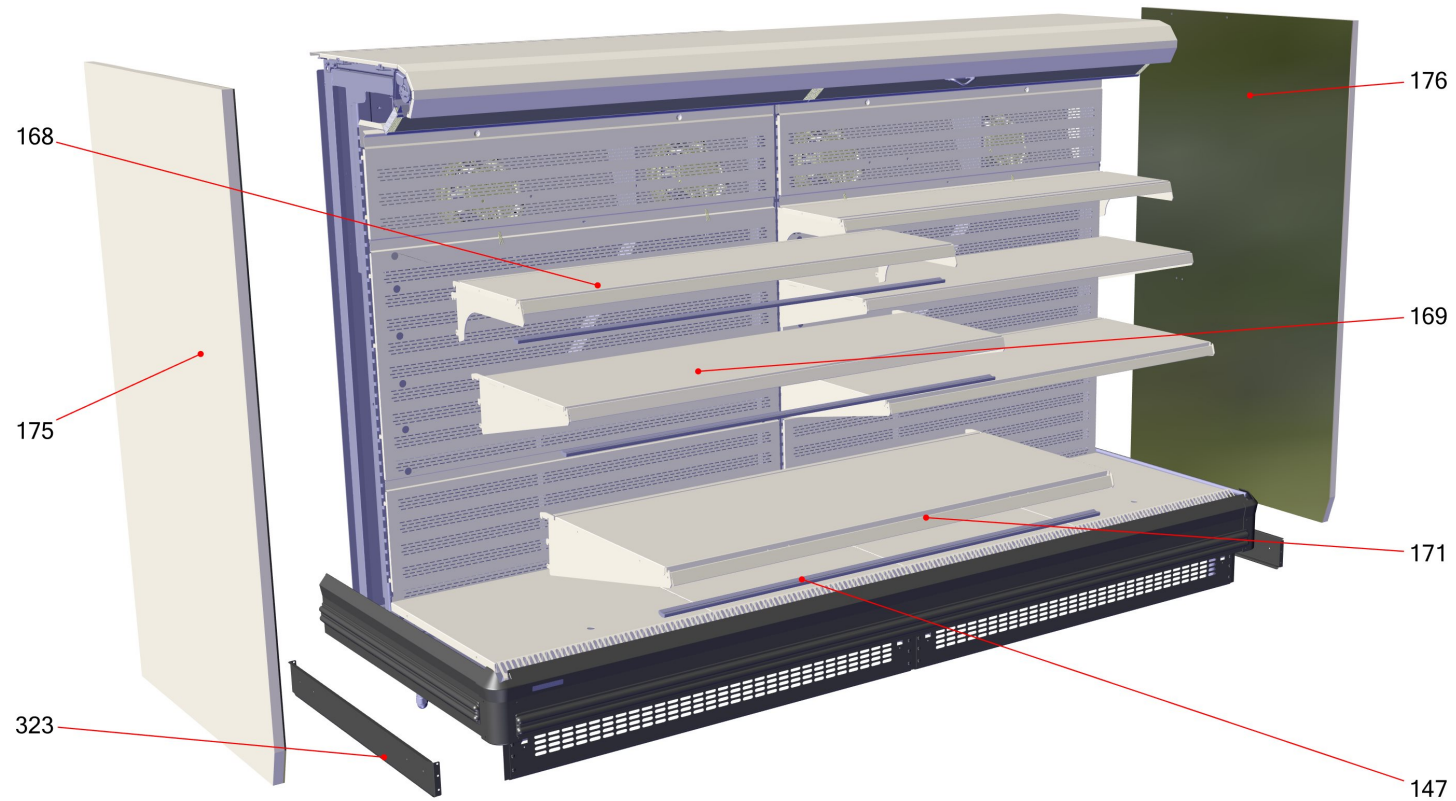

Accessories VENTO (431730)

Accessories VENTO (431730)

Item no.	Article no.	Description	Quantity	Unit
	374250	accessory box Vento SV 250 open USA G5	1	ST
147	325328	shelf light LTG 4000K 250/375	1	ST
147	325329	shelf light LTG 5000K 250/375	1	ST
147	325578	shelf light LTG red076 250/375	1	ST
168	357589	shelf + holder Vento Slim 300mm0/8° black9005	1	ST
169	375474	shelf + holder Slim 350mm 0/8° black9005	1	ST
170	357591	shelf + holder Vento Slim 450mm0/8° black9005	1	ST
175	364438	sidewall Panorama Vento SV left white 9010	1	ST
176	364439	sidewall Panorama Vento SV right white 9010	1	ST