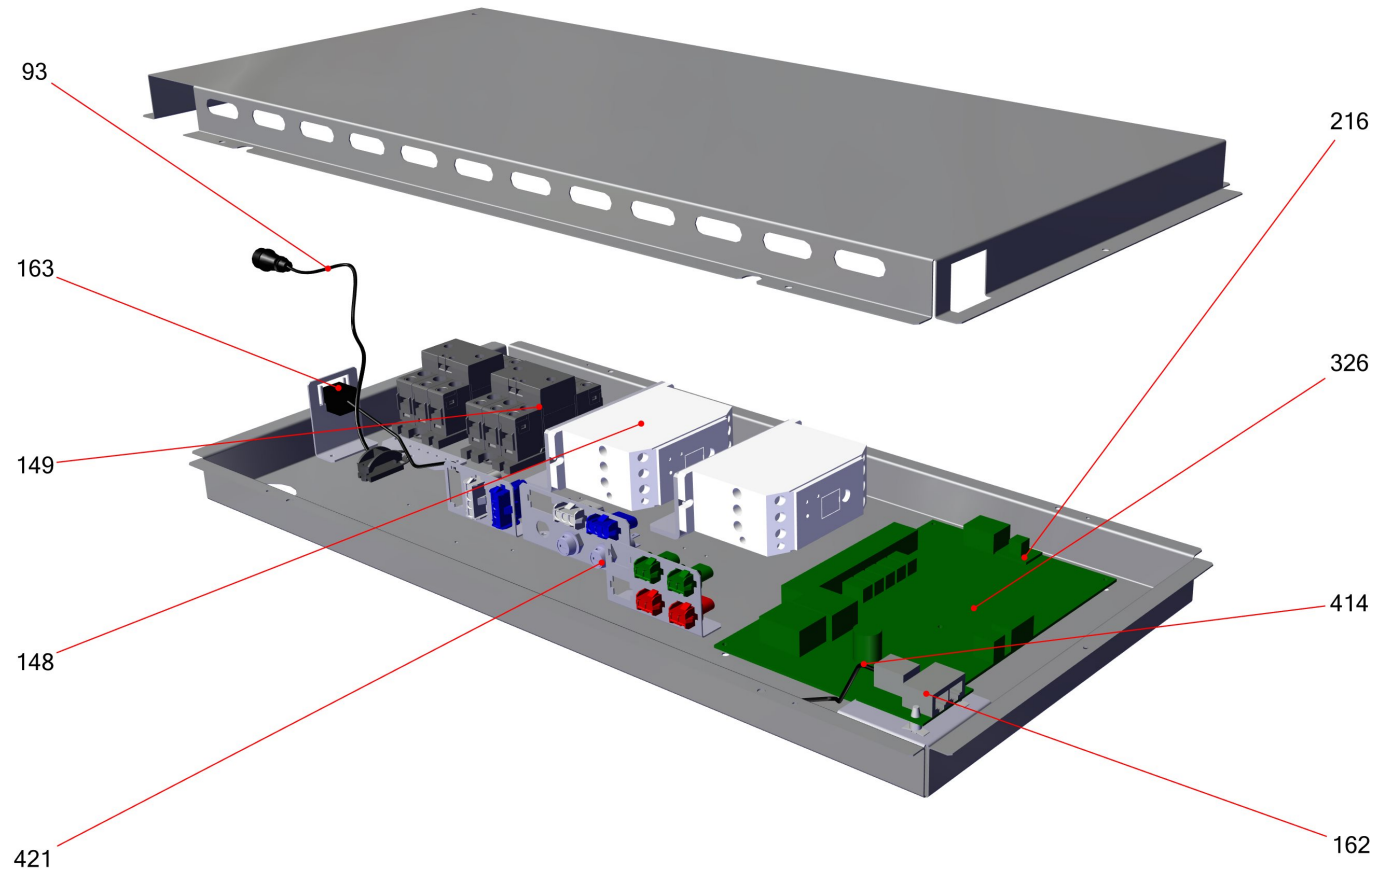

controlling board MC Air 2Cycle USA G5 SLED (364393)

controlling board MC Air 2Cycle USA G5 SLED (364393)

Item no.	Article no.	Description	Quantity	Unit
93	360968	connection cable Vento UL L15-20P	1	ST
96	276845	bus board Secop SLV	1	ST
148	337753	3 phase softstarter RSBT Scroll compressor	2	ST
163	334120	switch Everel R290 SXL532A1H200W	1	ST
216	347792	pack controller Emerson ECB I2 ECB 10	1	ST
326	395043	controller Vento Emerson ECB-D10 V9.02	1	ST
414	400729	bus line intern Cat5 1,2m	1	ST
421	363655	glass tube fuse T 1,6A x10	1	ST
422	357839	solid state relay Carlo Gavazzi RGC3A 3-pole	2	ST