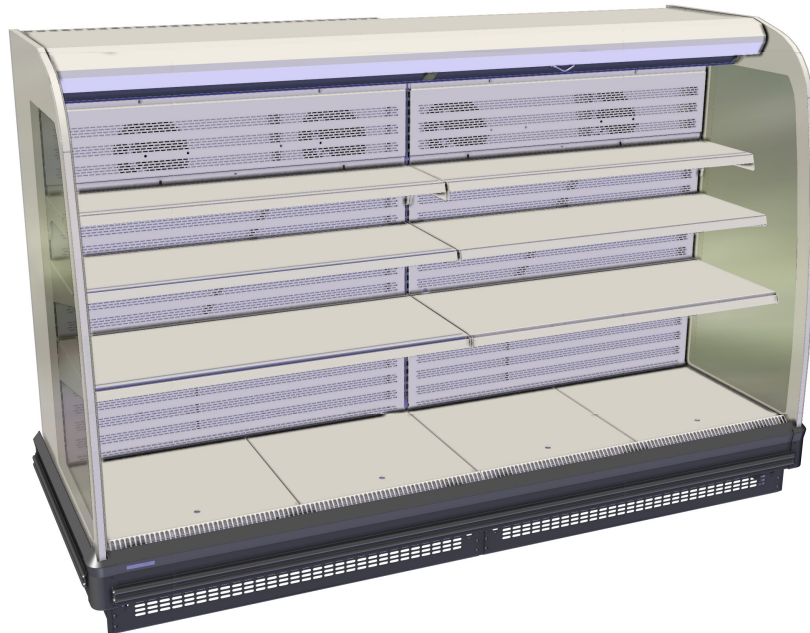

## Table of contents

---

Basic unit VENTO (432581)	3
Refrigeration VENTO (431728)	5
Electrics VENTO (431729)	7
controlling board MC Air 2Cycle USA G5 SLED (364393)	9
Accessories VENTO (431730)	11

## Basic unit VENTO (432581)

## Basic unit VENTO (432581)

Item no.	Article no.	Description	Quantity	Unit
	340086	bottom rail for shelf EC198 grey7045	2	ST
3	330009	base mounted 117,5mm	6	ST
18	311222	plugsiphon DN32	2	ST
95	328964	digital thermometer °F TF-LCD-battery white	1	ST
124	301718	dirt filter Vento white9003	2	ST
300	363646	return air grill Vento198 Slim black9005	2	ST
301	340027	kickplate set front Vento EC198 NCS6500	1	ST
302	380556	floor shelf Vento L/H6 198 black9005	2	ST
303	379767	backwall top left Vento SV198 USA black9005	1	ST
303	379766	backwall top right Vento SV198 USA black9005	2	ST
305	360073	base cover Vento 198 Slim 1977mm NCS6500	1	ST
308	340026	effluents unit Vento SV Air 198 plug in	1	ST
321	389945	backwall middle Vento SV198 USA black9005	2	ST
322	379769	backwall bottom Vento SV198 USA black9005	2	ST
324	306791	holder Solarthermometer black 9005	1	ST
334	328406	seal profile middle confection Vento LS/HS6	1	ST
346	374129	comb retaining ledge Vento SV198 USA V2 black9005	2	ST
349	374130	top cover Vento SV198 USA V2 black9005	2	ST
462	375823	set handle+holder rollo Vento SV	2	ST