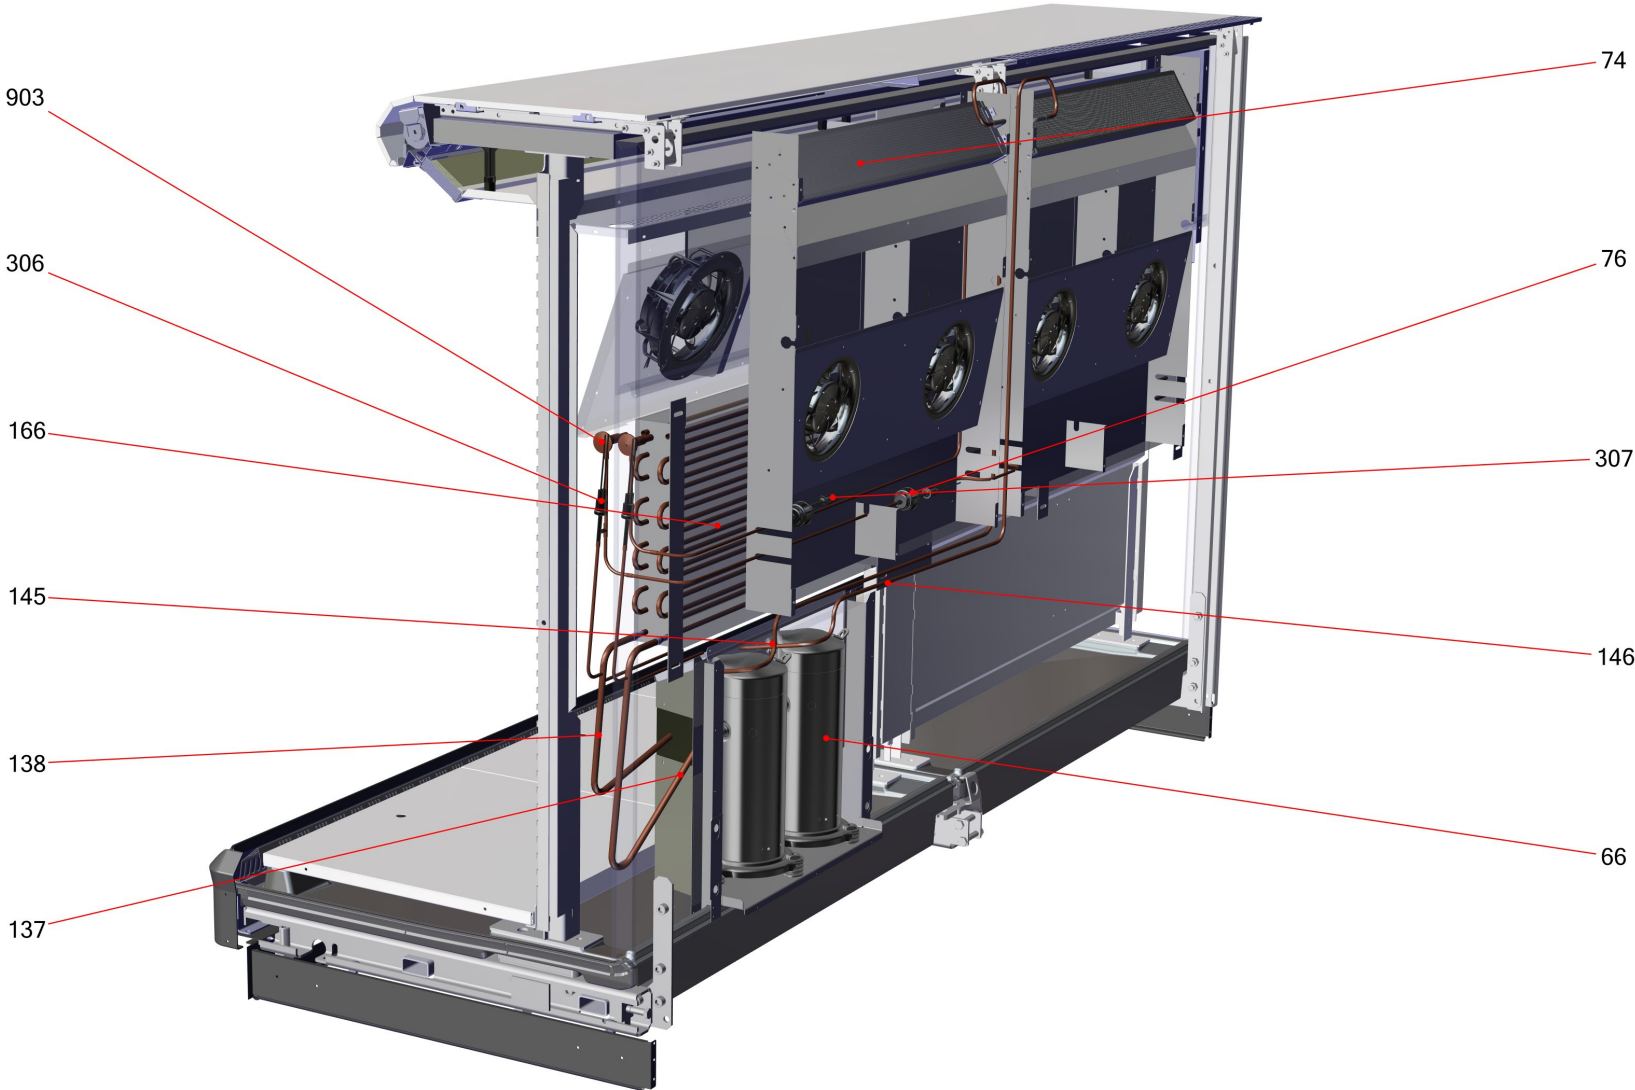

Refrigeration VENTO (431728)

Refrigeration VENTO (431728)

Item no.	Article no.	Description	Quantity	Unit
66	373304	compressor Scroll ZB07KAU-TF5 XXP R290 USA	1	ST
74	351950	condenser SV Sanhua ex bracket angle AHT039	1	ST
76	351965	filter dryer DML 1.52x2/2x 46bar	2	ST
137	351973	suction pipe Vento 1circle pressostat TXV	1	ST
138	351976	suction pipe Vento 2circle pressostat TXV	1	ST
145	368644	pressure pipe CUØ8x1,0 Vento SV198 Air USA 1circle	1	ST
146	368645	pressure pipe CUØ8x1,0 Vento SV198 Air 2Circle	1	ST
166	431744	evaporator Vento MC 1626m R290 2C TXV	1	ST
306	401654	pressostat low pressure Vento ACB-4UA 2800 Danfoss	1	ST
307	401649	pressostat high pressure Vento ACB-4UB 1000 Danfoss	1	ST
903	351963	expansion valve TLK 2,0 R290	2	ST