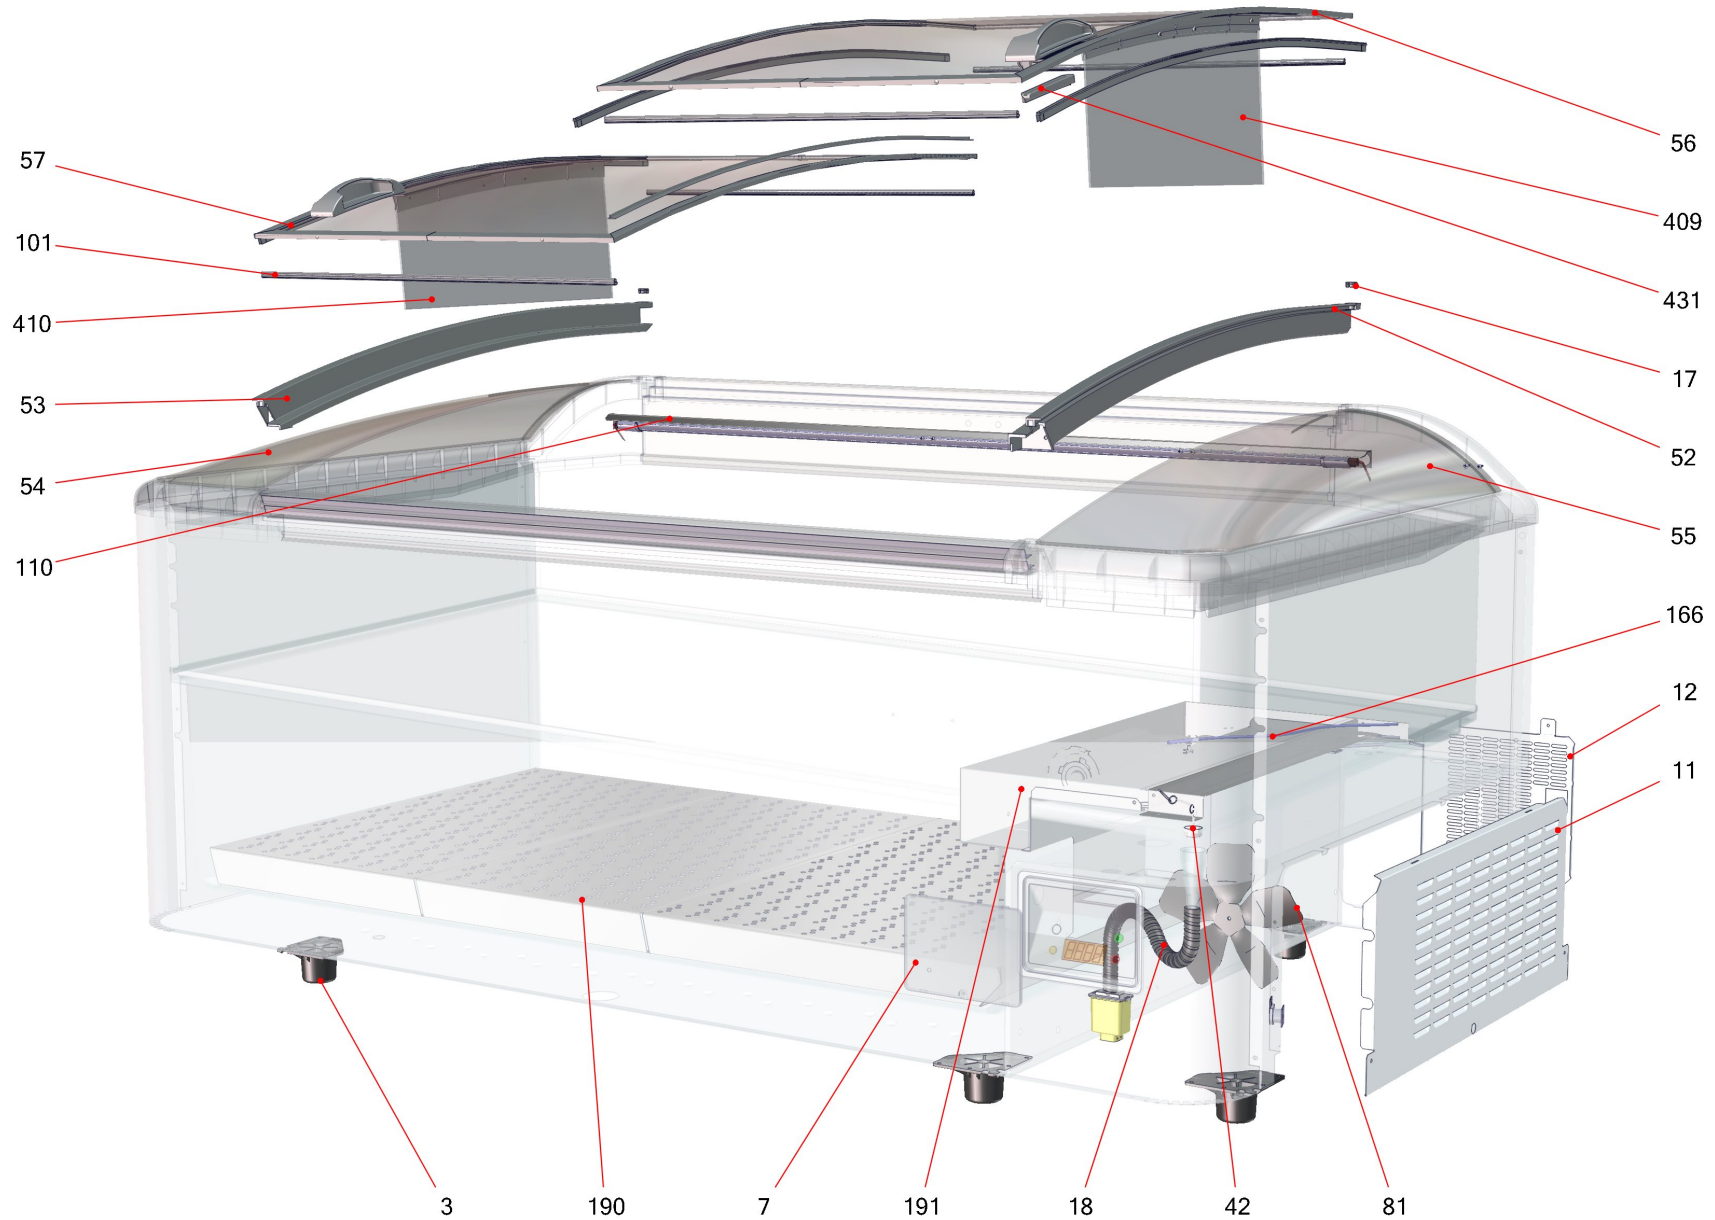

460533

460533

Table of contents

Basic unit PARIS (434208)	3
Refrigeration chest cooler (434315)	5
Electrics PARIS (434209)	7

Basic unit PARIS (434208)

Basic unit PARIS (434208)

Item no.	Article no.	Description	Quantity	Unit
3	441238	roller foot thread Jumbo	6	ST
3	277091	sliding part 00/6500-00.00-00.18.00 36,5mm	6	ST
7	229877	cover controll unit front	1	ST
11	287200	air grill Jumbo black9005	1	ST
12	214518	air grill back Jumbo PS GP grey7045	1	ST
18	276715	siphon evaporatorbox	1	ST
18	278377	lid siphon evaporation tray	1	ST
18	275812	tube 14x19mm 50m FFPYL-MOD-BS	2	M
56	230413	lid upper Paris210 Eco grey7045	1	ST
57	230414	lid lower Paris210 Eco grey7045	1	ST
101	361773	seal set supermarket	1	ST
190	427287	air outlet canal set row Montreal	1	ST
191	433951	blower carrier edged Jumbo 120/60 UL Nam1	1	ST
431	467244	buffer upper lid Athen Eco EF	1	ST

Refrigeration chest cooler (434315)

Refrigeration chest cooler (434315)

Item no.	Article no.	Description	Quantity	Unit
9	470556	MAGNETVENT KPL. NLV 120 LOKR.RHØ8ZHZ KT	1	ST
41	370786	additional heather Sanhua HX-L125-99-AHT055	1	ST
66	373529	compressor Secop NLV12.6CN 105H6355	1	ST
66	114798	lid with mounting bracked 103N2009	1	ST
71	5039	rubber pad compressor black	1	ST
76	342854	filter dreyer XH9 12,5G Lokring	1	ST
122	276714	evaporator box Jumbo AD	1	ST