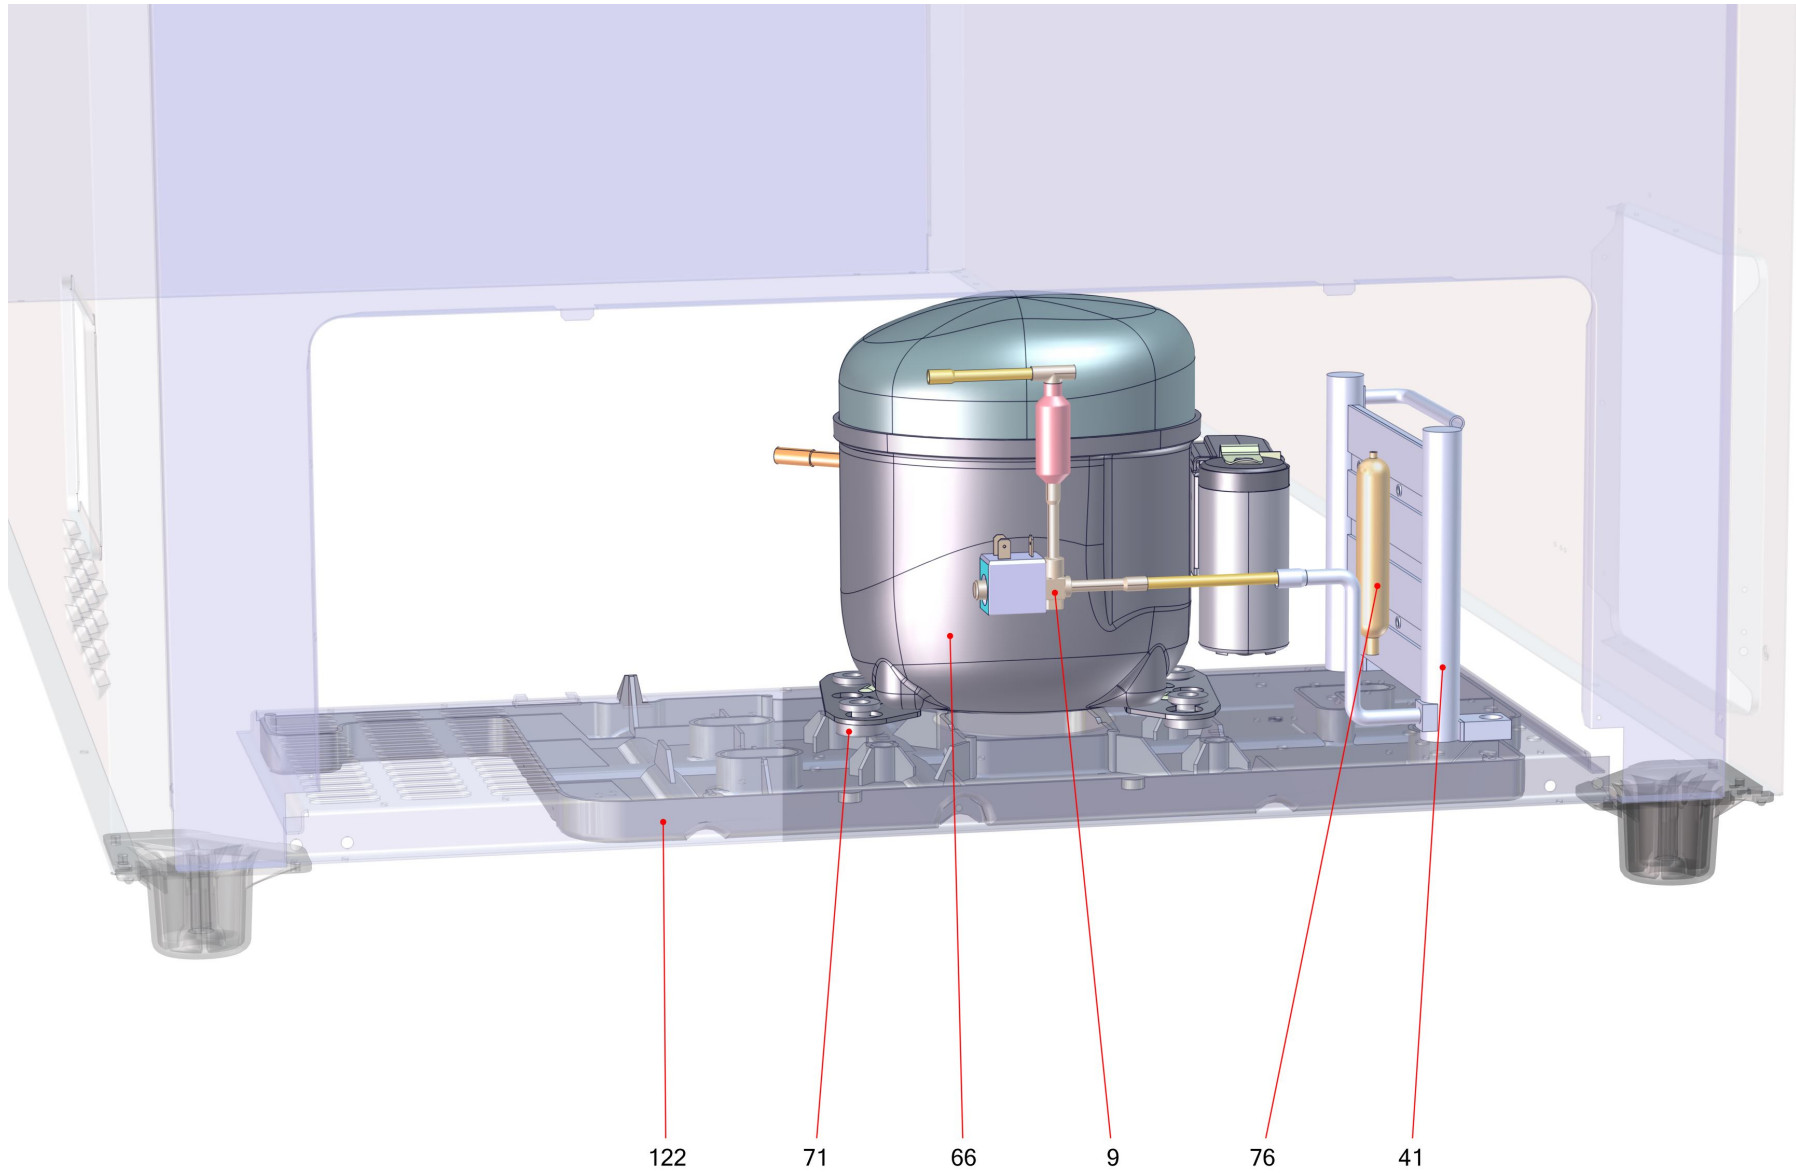

460533

460533

Table of contents

Basic unit PARIS (434208)	3
Refrigeration chest cooler (434315)	5
Electrics PARIS (434209)	7

Basic unit PARIS (434208)

Basic unit PARIS (434208)

Item no.	Article no.	Description	Quantity	Unit
3	441238	roller foot thread Jumbo	6	ST
3	277091	sliding part 00/6500-00.00-00.18.00 36,5mm	6	ST
7	229877	cover controll unit front	1	ST
11	287200	air grill Jumbo black9005	1	ST
12	214518	air grill back Jumbo PS GP grey7045	1	ST
18	276715	siphon evaporatorbox	1	ST
18	278377	lid siphon evaporation tray	1	ST
18	275812	tube 14x19mm 50m FFPYL-MOD-BS	2	M
56	230413	lid upper Paris210 Eco grey7045	1	ST
57	230414	lid lower Paris210 Eco grey7045	1	ST
101	361773	seal set supermarket	1	ST
190	427287	air outlet canal set row Montreal	1	ST
191	433951	blower carrier edged Jumbo 120/60 UL Nam1	1	ST
431	467244	buffer upper lid Athen Eco EF	1	ST

Refrigeration chest cooler (434315)

Refrigeration chest cooler (434315)

Item no.	Article no.	Description	Quantity	Unit
9	470556	MAGNETVENT KPL. NLV 120 LOKR.RHØ8ZHZ KT	1	ST
41	370786	additional heather Sanhua HX-L125-99-AHT055	1	ST
66	373529	compressor Secop NLV12.6CN 105H6355	1	ST
66	114798	lid with mounting bracked 103N2009	1	ST
71	5039	rubber pad compressor black	1	ST
76	342854	filter dreyer XH9 12,5G Lokring	1	ST
122	276714	evaporator box Jumbo AD	1	ST