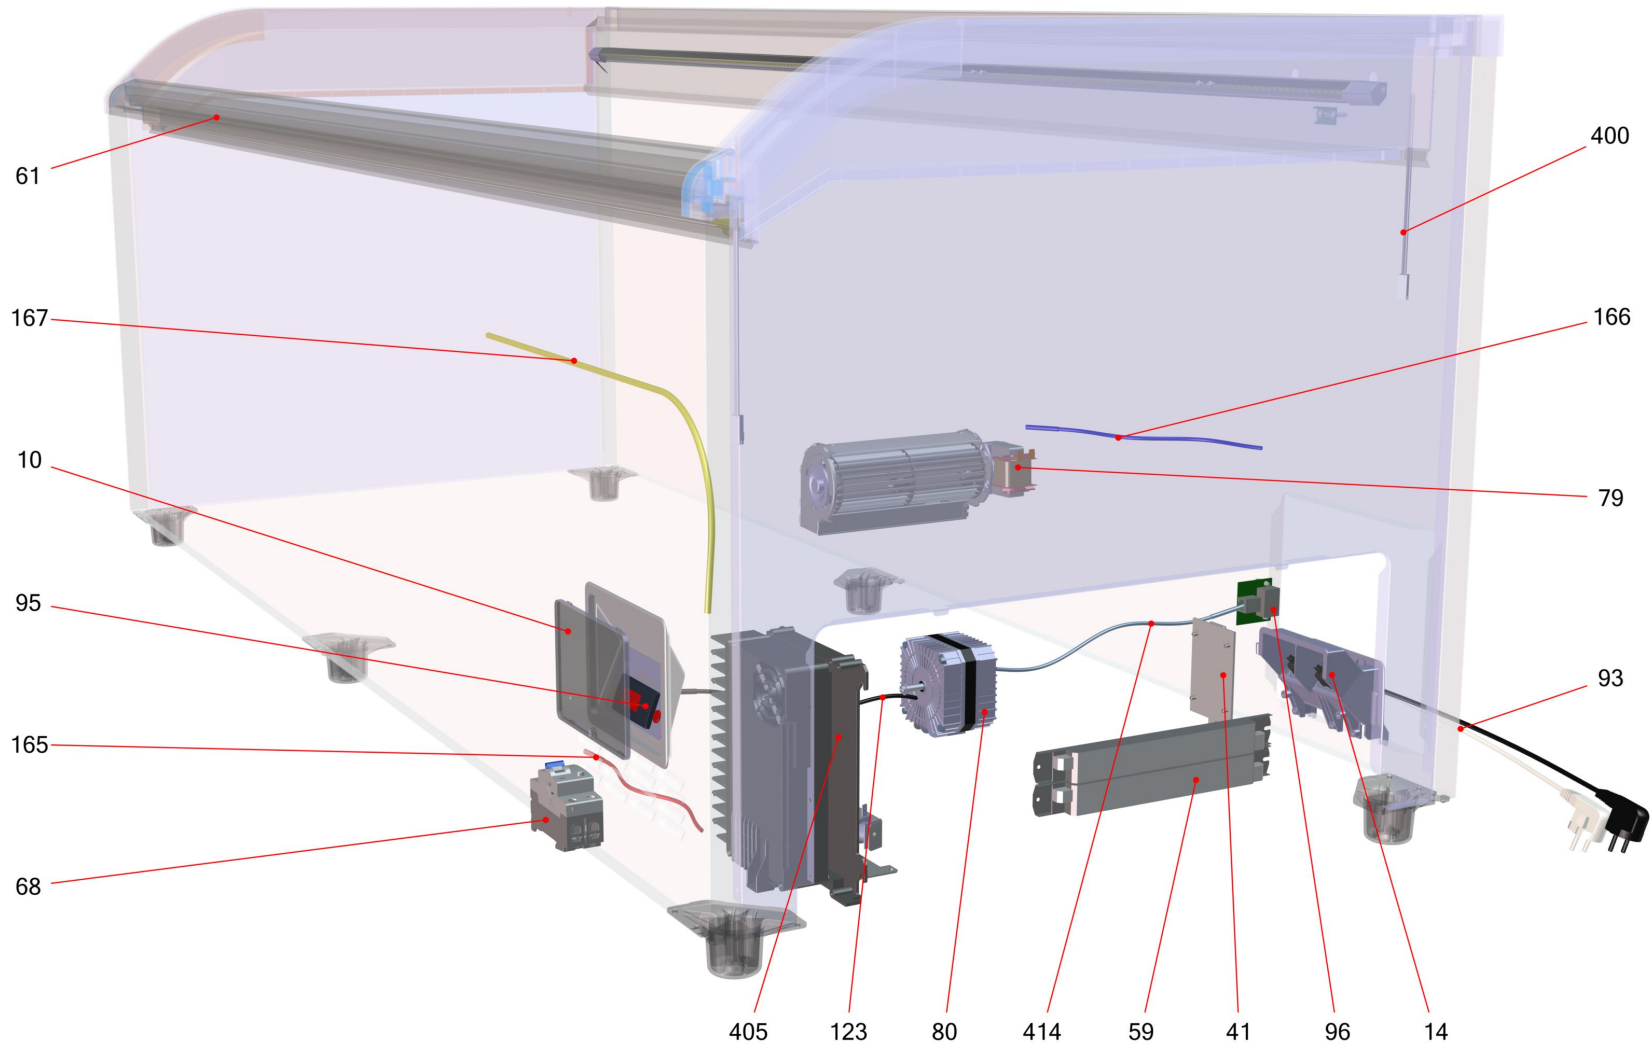

460533

460533

Table of contents

Basic unit PARIS (434208)	3
Refrigeration chest cooler (434315)	5
Electrics PARIS (434209)	7

Basic unit PARIS (434208)

Basic unit PARIS (434208)

Item no.	Article no.	Description	Quantity	Unit
3	441238	roller foot thread Jumbo	6	ST
3	277091	sliding part 00/6500-00.00-00.18.00 36,5mm	6	ST
7	229877	cover controll unit front	1	ST
11	287200	air grill Jumbo black9005	1	ST
12	214518	air grill back Jumbo PS GP grey7045	1	ST
18	276715	siphon evaporatorbox	1	ST
18	278377	lid siphon evaporation tray	1	ST
18	275812	tube 14x19mm 50m FFPYL-MOD-BS	2	M
56	230413	lid upper Paris210 Eco grey7045	1	ST
57	230414	lid lower Paris210 Eco grey7045	1	ST
101	361773	seal set supermarket	1	ST
190	427287	air outlet canal set row Montreal	1	ST
191	433951	blower carrier edged Jumbo 120/60 UL Nam1	1	ST
431	467244	buffer upper lid Athen Eco EF	1	ST

Refrigeration chest cooler (434315)

Refrigeration chest cooler (434315)

Item no.	Article no.	Description	Quantity	Unit
9	470556	MAGNETVENT KPL. NLV 120 LOKR.RHØ8ZHZ KT	1	ST
41	370786	additional heather Sanhua HX-L125-99-AHT055	1	ST
66	373529	compressor Secop NLV12.6CN 105H6355	1	ST
66	114798	lid with mounting bracked 103N2009	1	ST
71	5039	rubber pad compressor black	1	ST
76	342854	filter dreyer XH9 12,5G Lokring	1	ST
122	276714	evaporator box Jumbo AD	1	ST