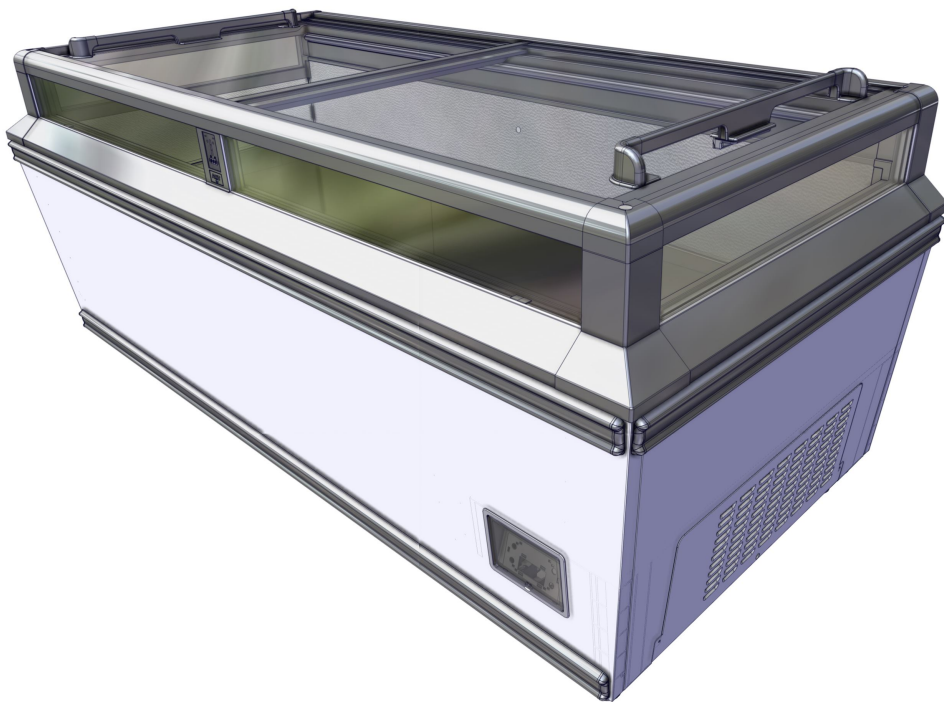

434243

434243

Table of contents

Basic unit SYDNEY (434250)	3
Refrigeration chest cooler (434315)	5
Electrics SYDNEY (434251)	7

Basic unit SYDNEY (434250)

Basic unit SYDNEY (434250)

Item no.	Article no.	Description	Quantity	Unit
3	441238	roller foot thread Jumbo	8	ST
7	229877	cover controll unit front	1	ST
11	335176	air grill Jumbo coated grey7044	1	ST
12	469494	air grille back Jumbo grey7037 GP	1	ST
13	371891	central web Sydney blind cover	1	ST
17	235911	plug Paris185 ABS grey7045	2	ST
18	276715	siphon evaporatorbox	1	ST
18	278377	lid siphon evaporation tray	1	ST
54	371882	frontglass Sydney 223	2	ST
55	371883	sideglass Sydney 213	2	ST
56	339217	lid upper Sydney223 grey7045	1	ST
57	339219	lid lower Sydney223 grey7045	1	ST
81	203025	fan blade UL DM200 4VEA009/IMB	1	ST
101	361773	seal set supermarket	1	ST
154	327179	cover frame face plate Sydney223	1	ST
155	321131	cover side part right Sydney213 grey7045	1	ST
156	321132	cover side part left Sydney213 grey7045	1	ST
185	321537	frame seal profil welded Sydney223	2	ST
187	321130	frame seal profil welded Sydney213	2	ST
190	371894	air duct set Sydney 223	1	ST
191	433951	blower carrier edged Jumbo 120/60 UL Nam1	1	ST
431	467244	buffer upper lid Athen Eco EF	1	ST

Refrigeration chest cooler (434315)

Refrigeration chest cooler (434315)

Item no.	Article no.	Description	Quantity	Unit
9	470556	MAGNETVENT KPL. NLV 120 LOKR.RHØ8ZHZ KT	1	ST
41	370786	additional heather Sanhua HX-L125-99-AHT055	1	ST
66	373529	compressor Secop NLV12.6CN 105H6355	1	ST
66	114798	lid with mounting bracked 103N2009	1	ST
71	5039	rubber pad compressor black	1	ST
76	342854	filter dreyer XH9 12,5G Lokring	1	ST
122	276714	evaporator box Jumbo AD	1	ST