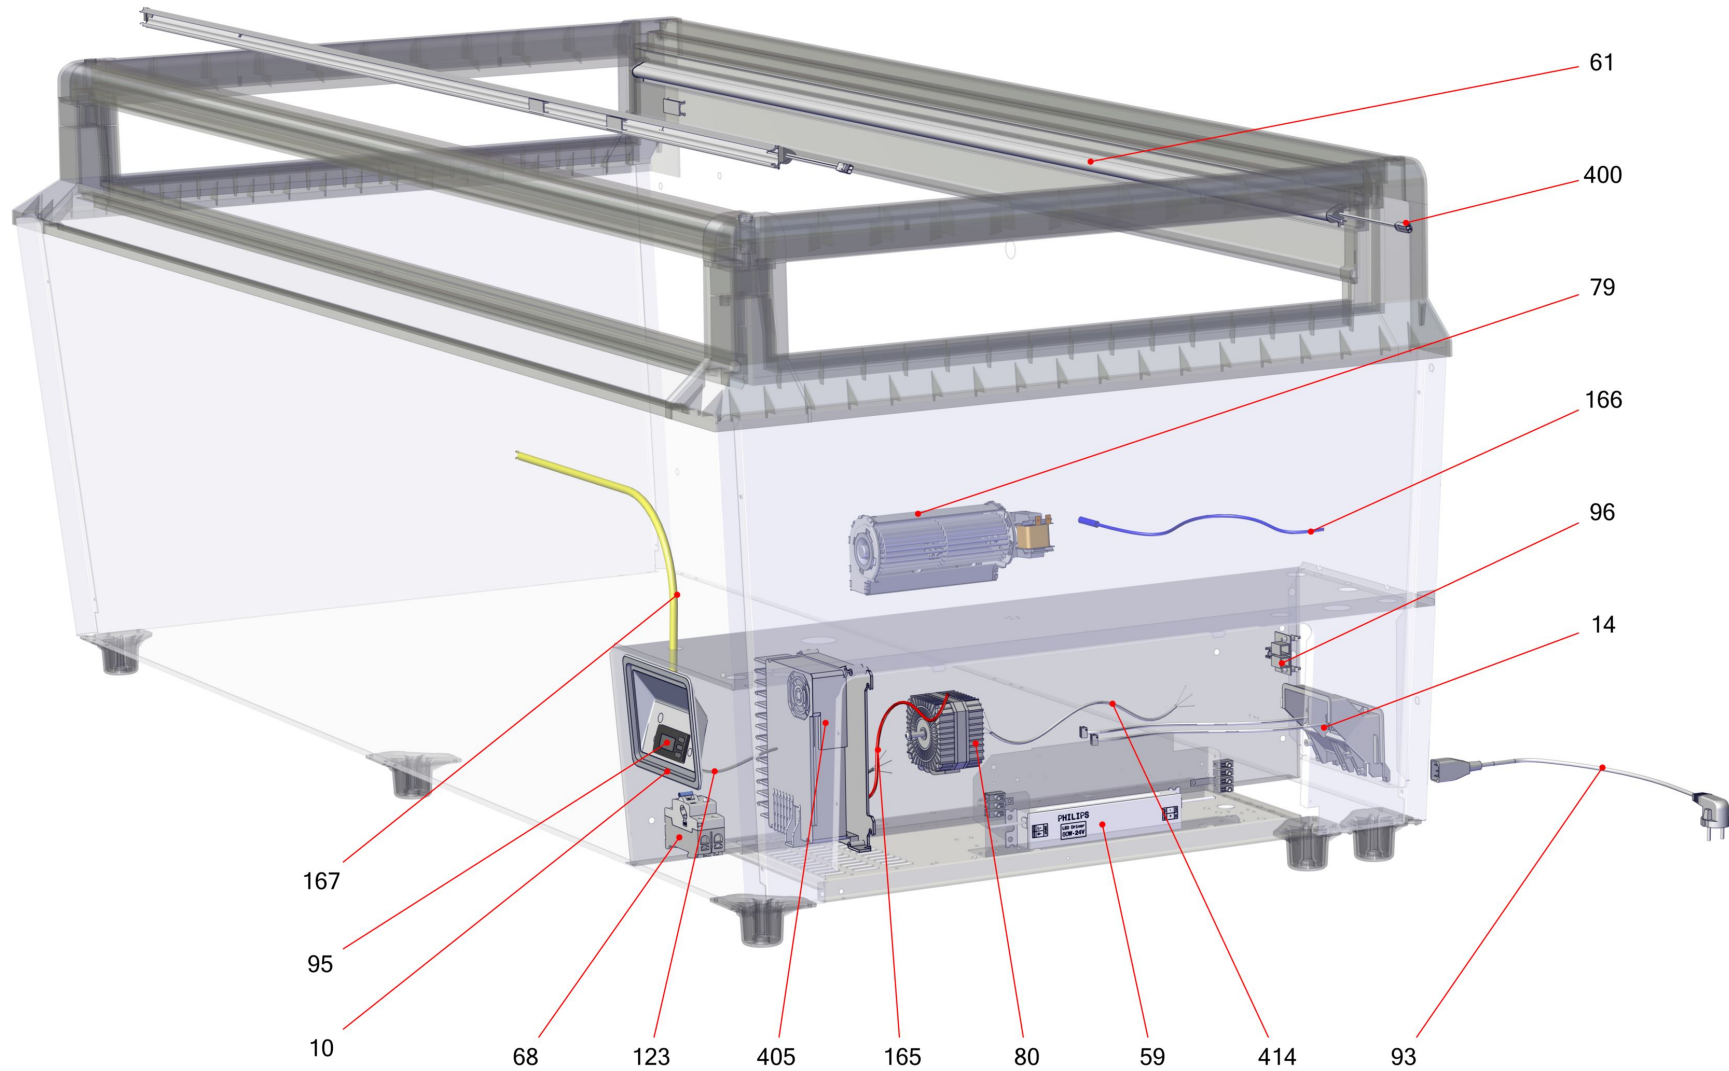

434243

434243

Table of contents

Basic unit SYDNEY (434250)	3
Refrigeration chest cooler (434315)	5
Electrics SYDNEY (434251)	7

Basic unit SYDNEY (434250)

Basic unit SYDNEY (434250)

Item no.	Article no.	Description	Quantity	Unit
3	441238	roller foot thread Jumbo	8	ST
7	229877	cover controll unit front	1	ST
11	335176	air grill Jumbo coated grey7044	1	ST
12	469494	air grille back Jumbo grey7037 GP	1	ST
13	371891	central web Sydney blind cover	1	ST
17	235911	plug Paris185 ABS grey7045	2	ST
18	276715	siphon evaporatorbox	1	ST
18	278377	lid siphon evaporation tray	1	ST
54	371882	frontglass Sydney 223	2	ST
55	371883	sideglass Sydney 213	2	ST
56	339217	lid upper Sydney223 grey7045	1	ST
57	339219	lid lower Sydney223 grey7045	1	ST
81	203025	fan blade UL DM200 4VEA009/IMB	1	ST
101	361773	seal set supermarket	1	ST
154	327179	cover frame face plate Sydney223	1	ST
155	321131	cover side part right Sydney213 grey7045	1	ST
156	321132	cover side part left Sydney213 grey7045	1	ST
185	321537	frame seal profil welded Sydney223	2	ST
187	321130	frame seal profil welded Sydney213	2	ST
190	371894	air duct set Sydney 223	1	ST
191	433951	blower carrier edged Jumbo 120/60 UL Nam1	1	ST
431	467244	buffer upper lid Athen Eco EF	1	ST

Refrigeration chest cooler (434315)

Refrigeration chest cooler (434315)

Item no.	Article no.	Description	Quantity	Unit
9	470556	MAGNETVENT KPL. NLV 120 LOKR.RHØ8ZHZ KT	1	ST
41	370786	additional heather Sanhua HX-L125-99-AHT055	1	ST
66	373529	compressor Secop NLV12.6CN 105H6355	1	ST
66	114798	lid with mounting bracked 103N2009	1	ST
71	5039	rubber pad compressor black	1	ST
76	342854	filter dreyer XH9 12,5G Lokring	1	ST
122	276714	evaporator box Jumbo AD	1	ST