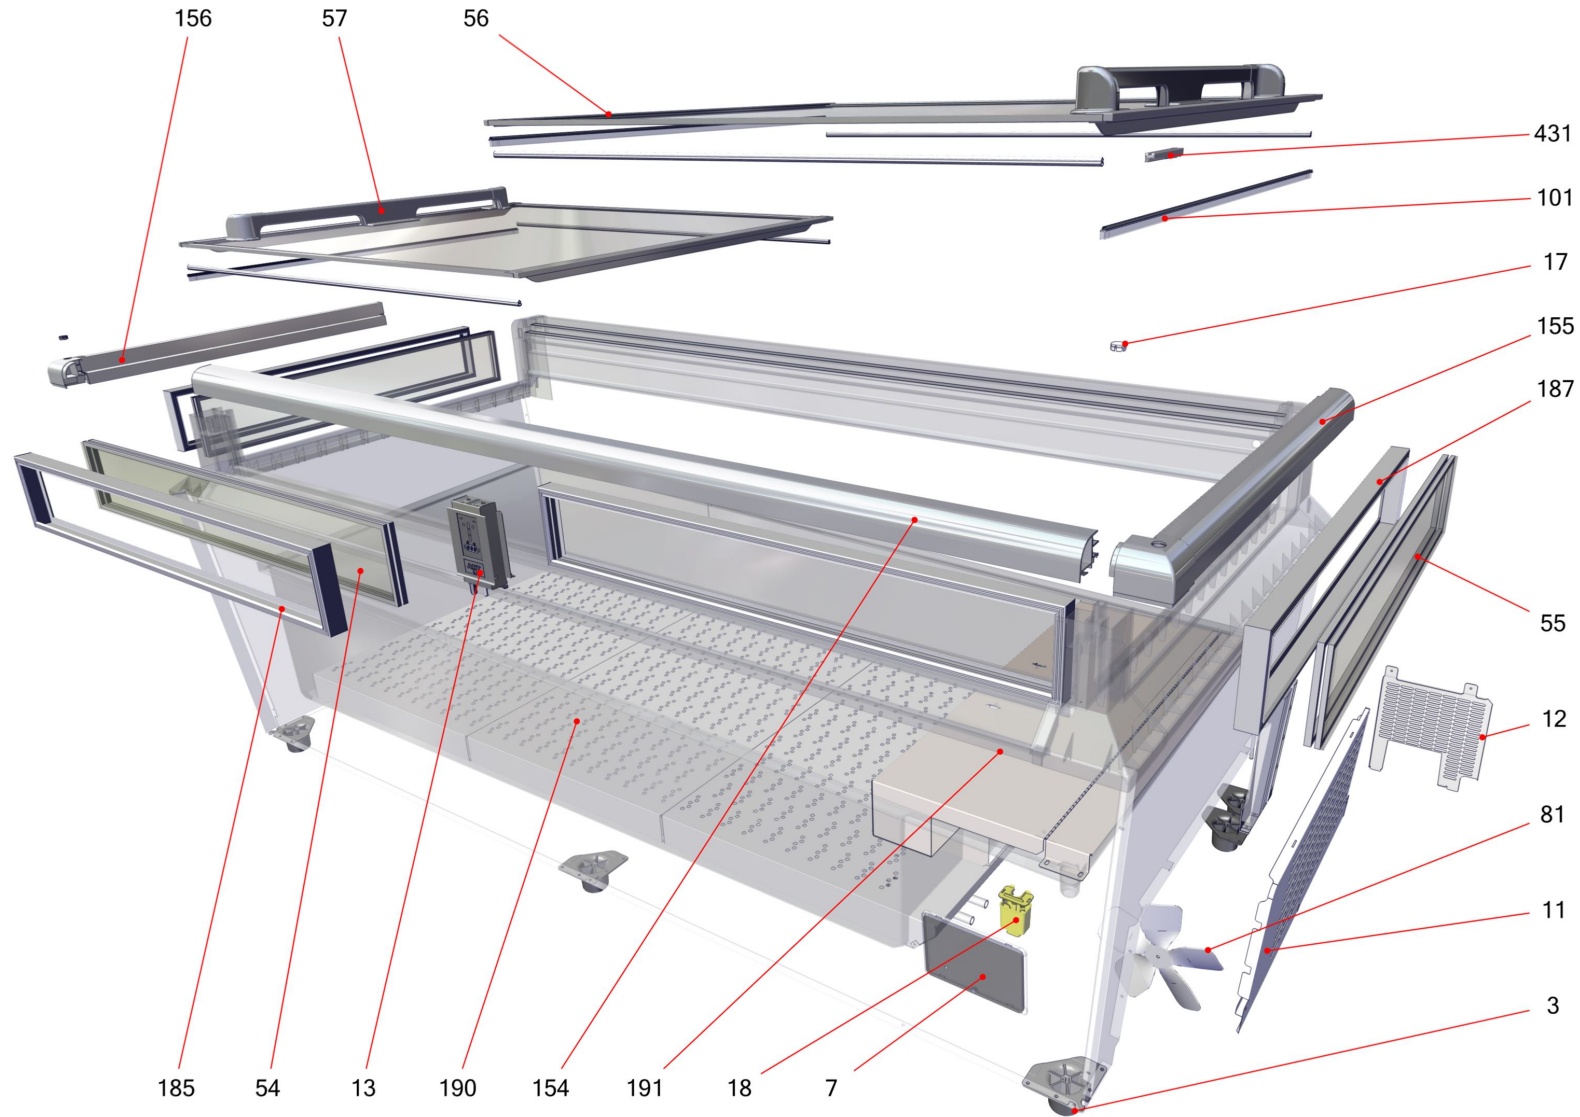

434243

434243

Table of contents

Basic unit SYDNEY (434250)	3
Refrigeration chest cooler (434315)	5
Electrics SYDNEY (434251)	7

Basic unit SYDNEY (434250)

Basic unit SYDNEY (434250)

Item no.	Article no.	Description	Quantity	Unit
3	441238	roller foot thread Jumbo	8	ST
7	229877	cover controll unit front	1	ST
11	335176	air grill Jumbo coated grey7044	1	ST
12	469494	air grille back Jumbo grey7037 GP	1	ST
13	371891	central web Sydney blind cover	1	ST
17	235911	plug Paris185 ABS grey7045	2	ST
18	276715	siphon evaporatorbox	1	ST
18	278377	lid siphon evaporation tray	1	ST
54	371882	frontglass Sydney 223	2	ST
55	371883	sideglass Sydney 213	2	ST
56	339217	lid upper Sydney223 grey7045	1	ST
57	339219	lid lower Sydney223 grey7045	1	ST
81	203025	fan blade UL DM200 4VEA009/IMB	1	ST
101	361773	seal set supermarket	1	ST
154	327179	cover frame face plate Sydney223	1	ST
155	321131	cover side part right Sydney213 grey7045	1	ST
156	321132	cover side part left Sydney213 grey7045	1	ST
185	321537	frame seal profil welded Sydney223	2	ST
187	321130	frame seal profil welded Sydney213	2	ST
190	371894	air duct set Sydney 223	1	ST
191	433951	blower carrier edged Jumbo 120/60 UL Nam1	1	ST
431	467244	buffer upper lid Athen Eco EF	1	ST

Refrigeration chest cooler (434315)

Refrigeration chest cooler (434315)

Item no.	Article no.	Description	Quantity	Unit
9	470556	MAGNETVENT KPL. NLV 120 LOKR.RHØ8ZHZ KT	1	ST
41	370786	additional heather Sanhua HX-L125-99-AHT055	1	ST
66	373529	compressor Secop NLV12.6CN 105H6355	1	ST
66	114798	lid with mounting bracked 103N2009	1	ST
71	5039	rubber pad compressor black	1	ST
76	342854	filter dreyer XH9 12,5G Lokring	1	ST
122	276714	evaporator box Jumbo AD	1	ST