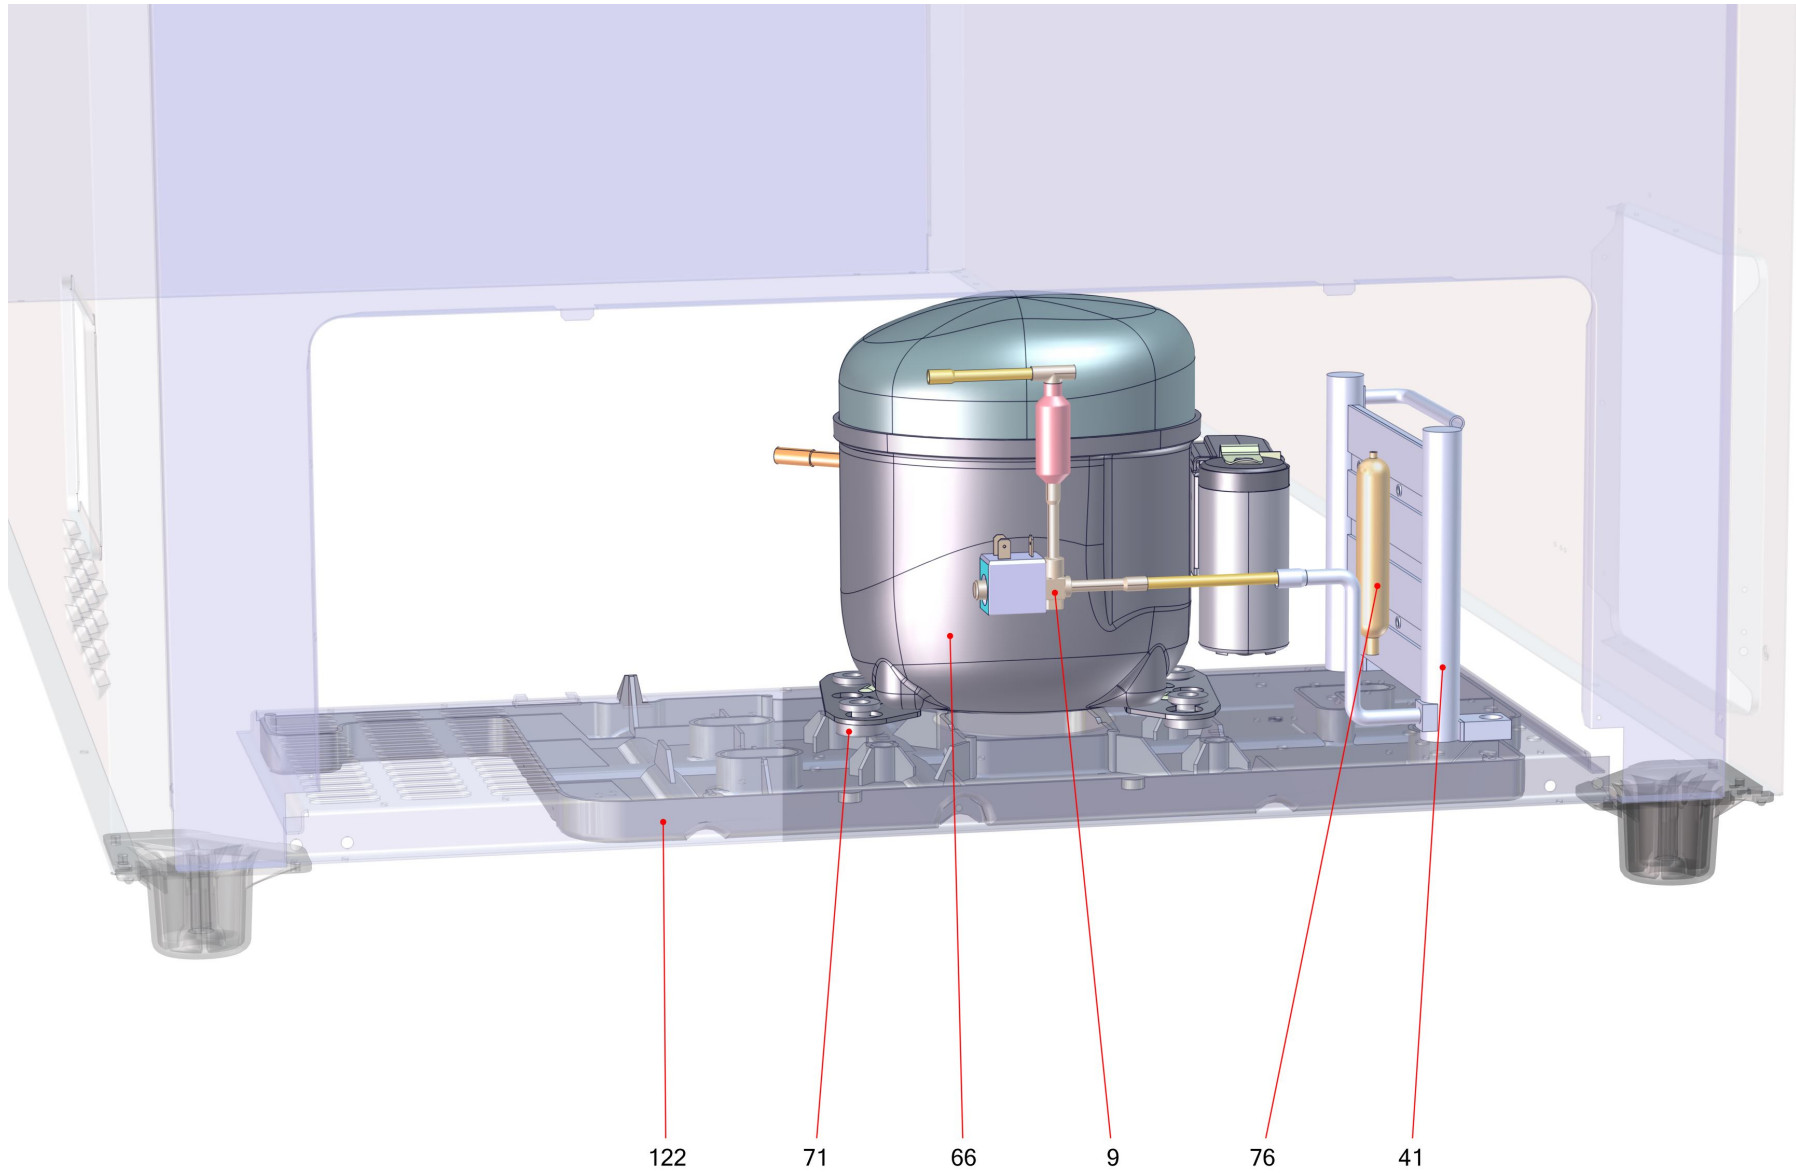

434243

434243

Table of contents

Basic unit SYDNEY (434250)	3
Refrigeration chest cooler (434315)	5
Electrics SYDNEY (434251)	7

Basic unit SYDNEY (434250)

Basic unit SYDNEY (434250)

Item no.	Article no.	Description	Quantity	Unit
3	441238	roller foot thread Jumbo	8	ST
7	229877	cover controll unit front	1	ST
11	335176	air grill Jumbo coated grey7044	1	ST
12	469494	air grille back Jumbo grey7037 GP	1	ST
13	371891	central web Sydney blind cover	1	ST
17	235911	plug Paris185 ABS grey7045	2	ST
18	276715	siphon evaporatorbox	1	ST
18	278377	lid siphon evaporation tray	1	ST
54	371882	frontglass Sydney 223	2	ST
55	371883	sideglass Sydney 213	2	ST
56	339217	lid upper Sydney223 grey7045	1	ST
57	339219	lid lower Sydney223 grey7045	1	ST
81	203025	fan blade UL DM200 4VEA009/IMB	1	ST
101	361773	seal set supermarket	1	ST
154	327179	cover frame face plate Sydney223	1	ST
155	321131	cover side part right Sydney213 grey7045	1	ST
156	321132	cover side part left Sydney213 grey7045	1	ST
185	321537	frame seal profil welded Sydney223	2	ST
187	321130	frame seal profil welded Sydney213	2	ST
190	371894	air duct set Sydney 223	1	ST
191	433951	blower carrier edged Jumbo 120/60 UL Nam1	1	ST
431	467244	buffer upper lid Athen Eco EF	1	ST

Refrigeration chest cooler (434315)

Refrigeration chest cooler (434315)

Item no.	Article no.	Description	Quantity	Unit
9	470556	MAGNETVENT KPL. NLV 120 LOKR.RHØ8ZHZ KT	1	ST
41	370786	additional heather Sanhua HX-L125-99-AHT055	1	ST
66	373529	compressor Secop NLV12.6CN 105H6355	1	ST
66	114798	lid with mounting bracked 103N2009	1	ST
71	5039	rubber pad compressor black	1	ST
76	342854	filter dreyer XH9 12,5G Lokring	1	ST
122	276714	evaporator box Jumbo AD	1	ST