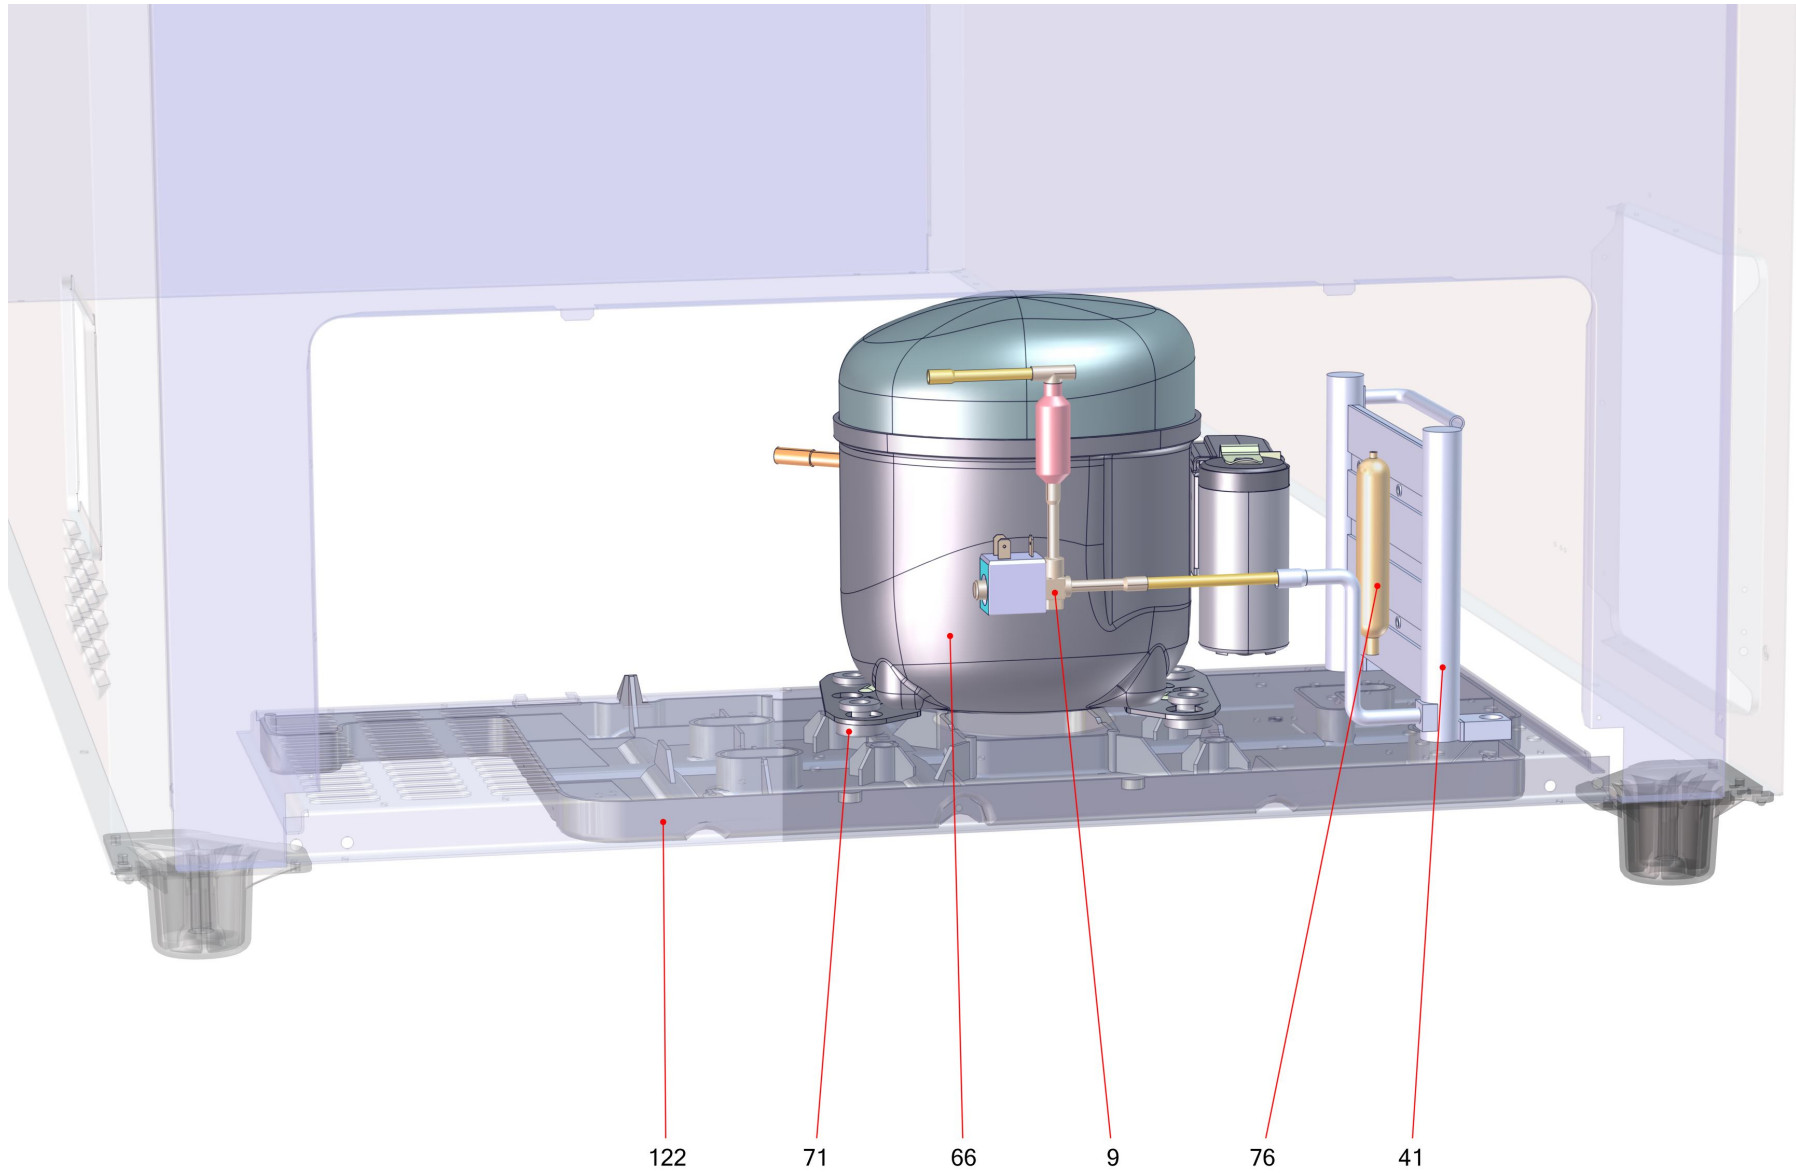

434144

434144

Table of contents

Basic unit PARIS (434208)	3
Refrigeration chest cooler (434315)	5
Electrics PARIS (434209)	7

Basic unit PARIS (434208)

Item no.	Article no.	Description	Quantity	Unit
3	441238	roller foot thread Jumbo	6	ST
3	277091	sliding part 00/6500-00.00-00.18.00 36,5mm	6	ST
7	229877	cover controll unit front	1	ST
11	287200	air grill Jumbo black9005	1	ST
12	214518	air grill back Jumbo PS GP grey7045	1	ST
18	276715	siphon evaporatorbox	1	ST
18	278377	lid siphon evaporation tray	1	ST
18	275812	tube 14x19mm 50m FFPYL-MOD-BS	2	M
56	230413	lid upper Paris210 Eco grey7045	1	ST
57	230414	lid lower Paris210 Eco grey7045	1	ST
101	361773	seal set supermarket	1	ST
190	427287	air outlet canal set row Montreal	1	ST
191	433951	blower carrier edged Jumbo 120/60 UL Nam1	1	ST
431	467244	buffer upper lid Athen Eco EF	1	ST

Refrigeration chest cooler (434315)

Refrigeration chest cooler (434315)

Item no.	Article no.	Description	Quantity	Unit
9	470556	MAGNETVENT KPL. NLV 120 LOKR.RHØ8ZHZ KT	1	ST
41	370786	additional heather Sanhua HX-L125-99-AHT055	1	ST
66	373529	compressor Secop NLV12.6CN 105H6355	1	ST
66	114798	lid with mounting bracked 103N2009	1	ST
71	5039	rubber pad compressor black	1	ST
76	342854	filter dreyer XH9 12,5G Lokring	1	ST
122	276714	evaporator box Jumbo AD	1	ST