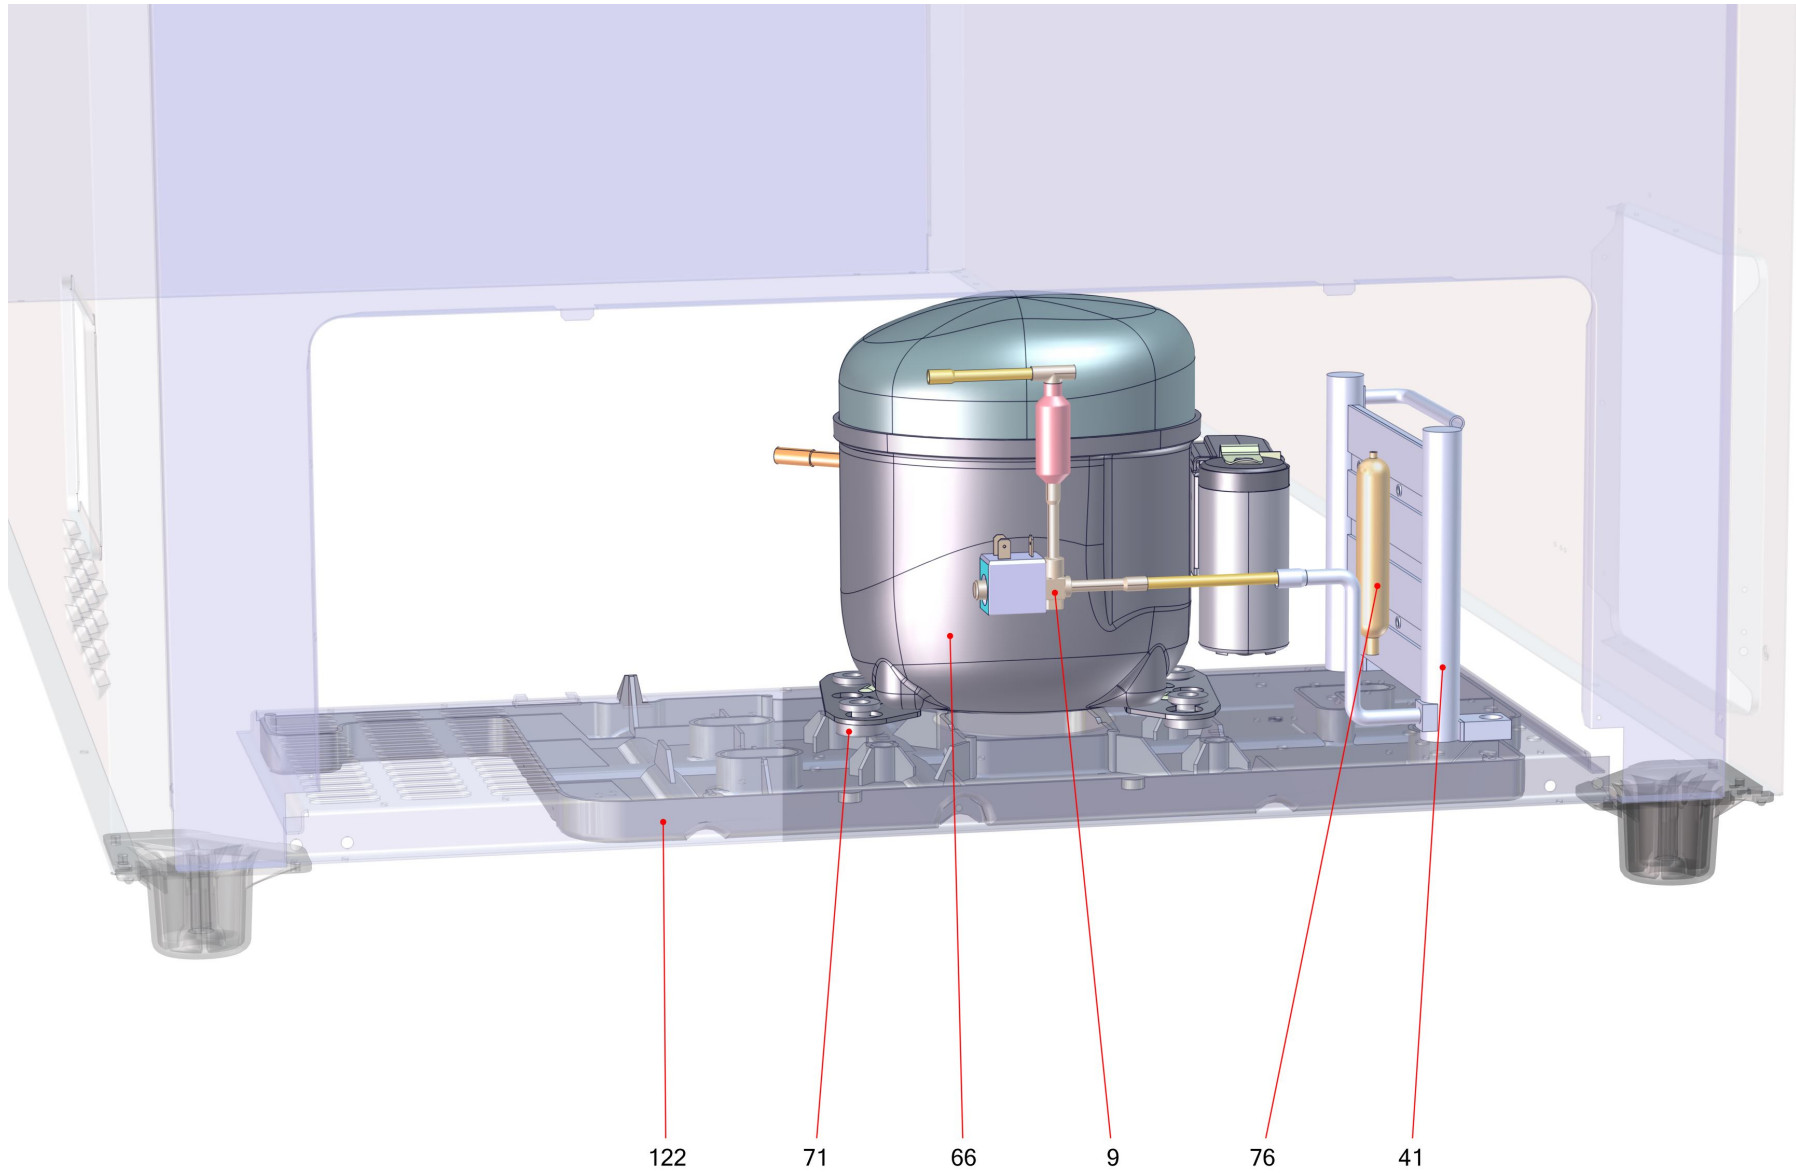

434143

434143

Table of contents

Basic unit PARIS (434201)	3
Refrigeration chest cooler (434315)	5
Electrics PARIS (434202)	7

Basic unit PARIS (434201)

Basic unit PARIS (434201)

Item no.	Article no.	Description	Quantity	Unit
3	441238	roller foot thread Jumbo	6	ST
3	277091	sliding part 00/6500-00.00-00.18.00 36,5mm	6	ST
7	229877	cover controll unit front	1	ST
11	286714	air grill air flap white9003	1	ST
12	469494	air grille back Jumbo grey7037 GP	1	ST
18	276715	siphon evaporatorbox	1	ST
18	278377	lid siphon evaporation tray	1	ST
18	275812	tube 14x19mm 50m FFPYL-MOD-BS	2	M
56	230413	lid upper Paris210 Eco grey7045	1	ST
57	230414	lid lower Paris210 Eco grey7045	1	ST
101	361773	seal set supermarket	1	ST
190	427287	air outlet canal set row Montreal	1	ST
191	433951	blower carrier edged Jumbo 120/60 UL Nam1	1	ST
431	467244	buffer upper lid Athen Eco EF	1	ST

Refrigeration chest cooler (434315)

Refrigeration chest cooler (434315)

Item no.	Article no.	Description	Quantity	Unit
9	470556	MAGNETVENT KPL. NLV 120 LOKR.RHØ8ZHZ KT	1	ST
41	370786	additional heather Sanhua HX-L125-99-AHT055	1	ST
66	373529	compressor Secop NLV12.6CN 105H6355	1	ST
66	114798	lid with mounting bracked 103N2009	1	ST
71	5039	rubber pad compressor black	1	ST
76	342854	filter dreyer XH9 12,5G Lokring	1	ST
122	276714	evaporator box Jumbo AD	1	ST