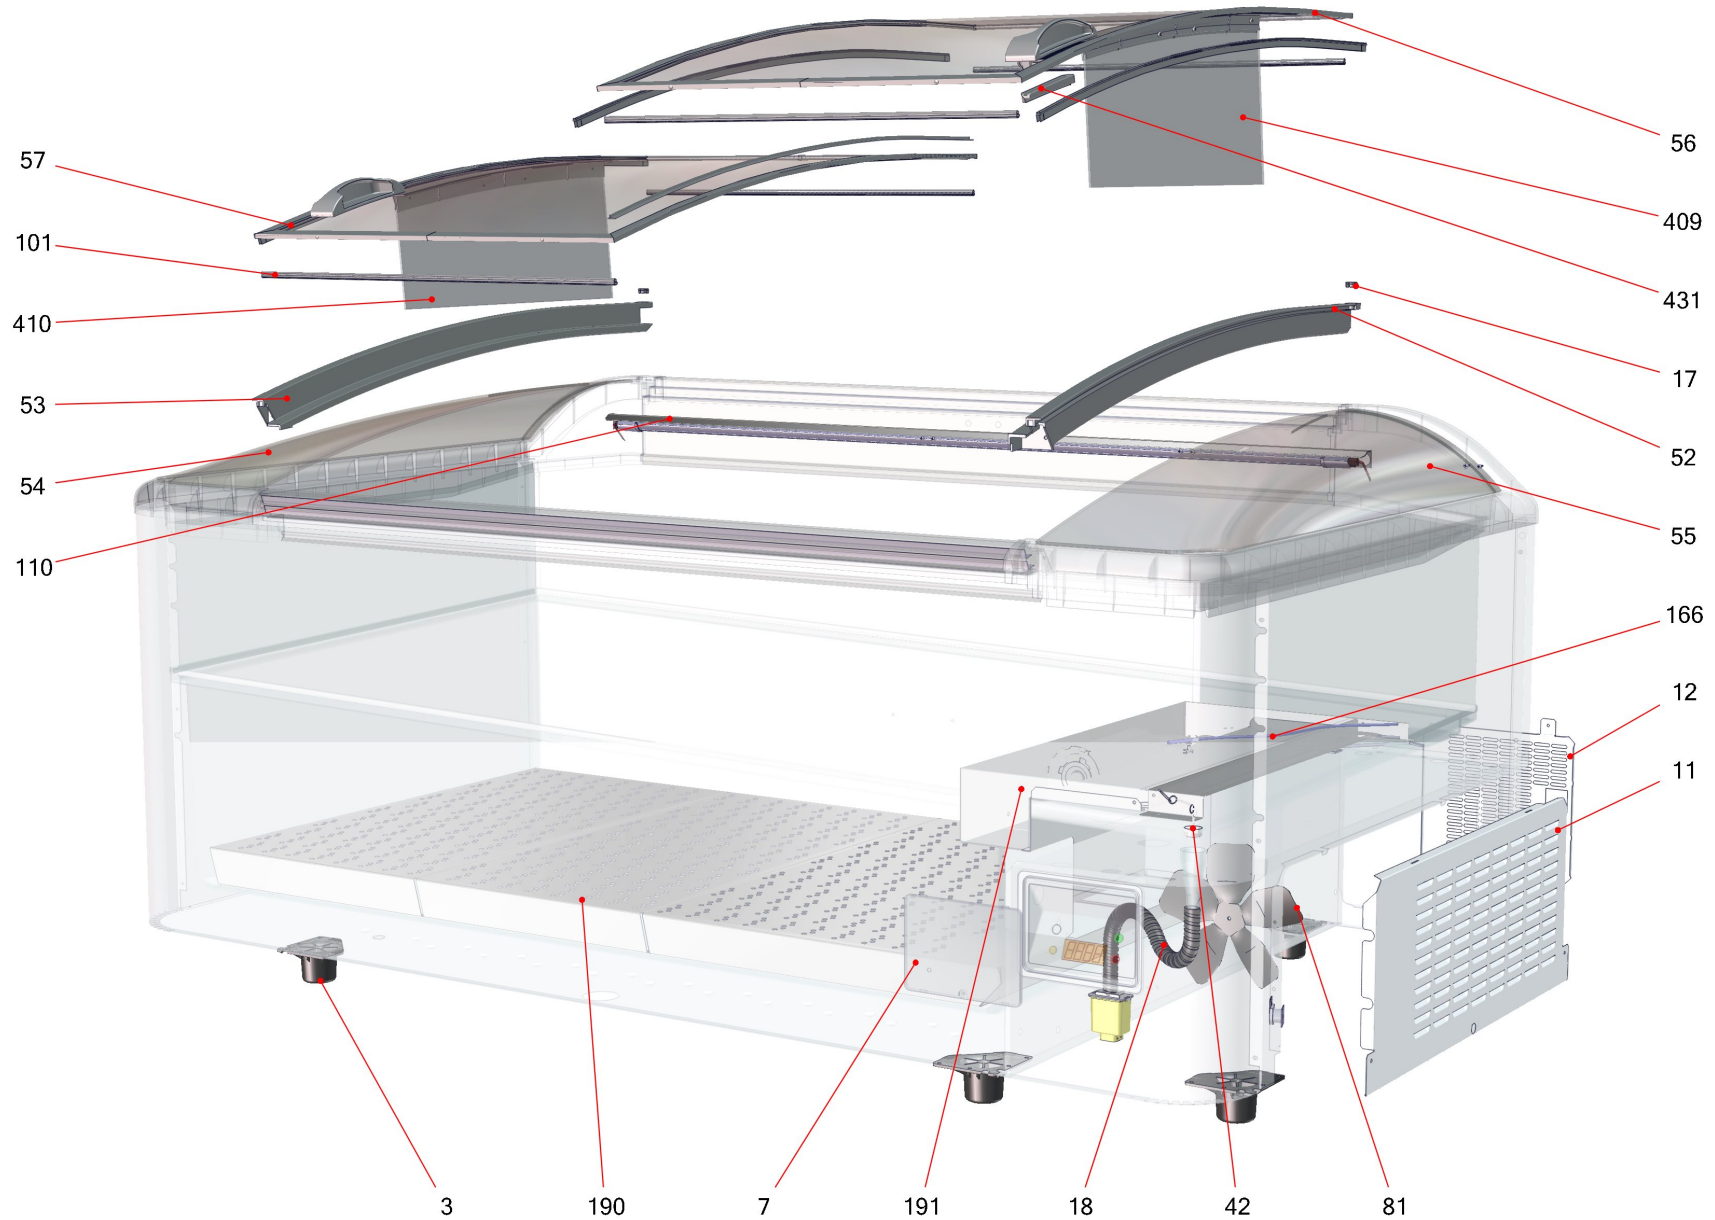

434143

434143

Table of contents

Basic unit PARIS (434201)	3
Refrigeration chest cooler (434315)	5
Electrics PARIS (434202)	7

Basic unit PARIS (434201)

Basic unit PARIS (434201)

Item no.	Article no.	Description	Quantity	Unit
3	441238	roller foot thread Jumbo	6	ST
3	277091	sliding part 00/6500-00.00-00.18.00 36,5mm	6	ST
7	229877	cover controll unit front	1	ST
11	286714	air grill air flap white9003	1	ST
12	469494	air grille back Jumbo grey7037 GP	1	ST
18	276715	siphon evaporatorbox	1	ST
18	278377	lid siphon evaporation tray	1	ST
18	275812	tube 14x19mm 50m FFPYL-MOD-BS	2	M
56	230413	lid upper Paris210 Eco grey7045	1	ST
57	230414	lid lower Paris210 Eco grey7045	1	ST
101	361773	seal set supermarket	1	ST
190	427287	air outlet canal set row Montreal	1	ST
191	433951	blower carrier edged Jumbo 120/60 UL Nam1	1	ST
431	467244	buffer upper lid Athen Eco EF	1	ST

Refrigeration chest cooler (434315)

Refrigeration chest cooler (434315)

Item no.	Article no.	Description	Quantity	Unit
9	470556	MAGNETVENT KPL. NLV 120 LOKR.RHØ8ZHZ KT	1	ST
41	370786	additional heather Sanhua HX-L125-99-AHT055	1	ST
66	373529	compressor Secop NLV12.6CN 105H6355	1	ST
66	114798	lid with mounting bracked 103N2009	1	ST
71	5039	rubber pad compressor black	1	ST
76	342854	filter dreyer XH9 12,5G Lokring	1	ST
122	276714	evaporator box Jumbo AD	1	ST