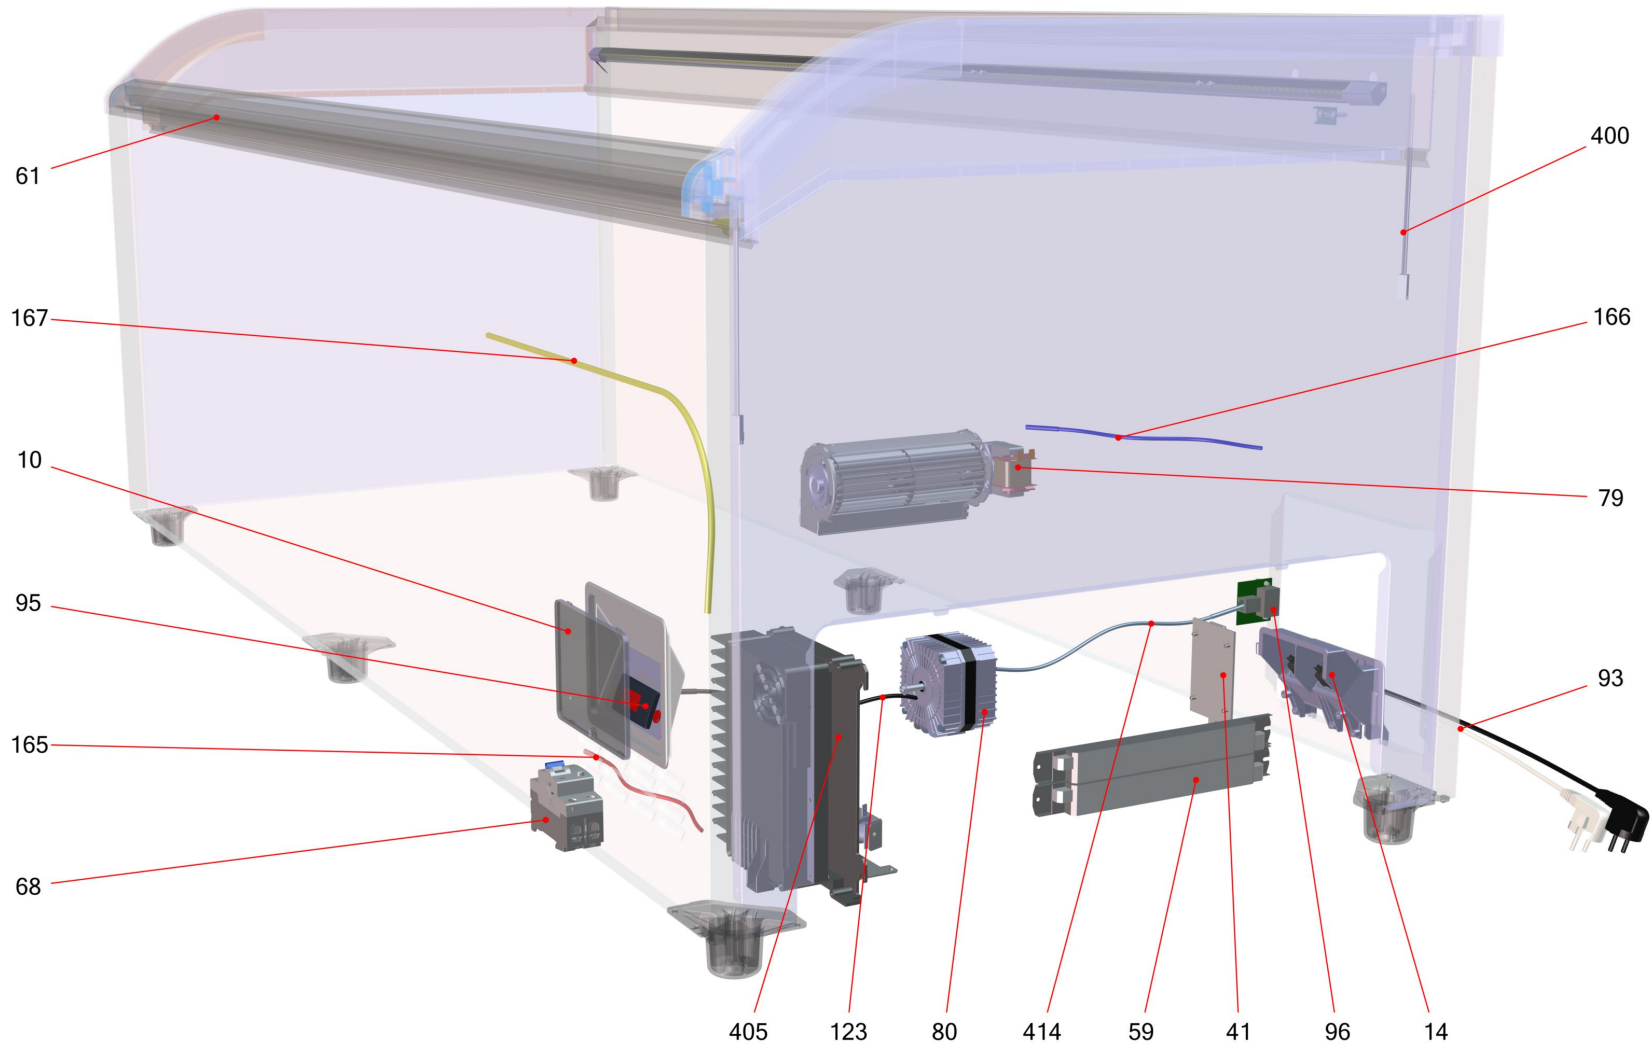

434143

434143

Table of contents

Basic unit PARIS (434201)	3
Refrigeration chest cooler (434315)	5
Electrics PARIS (434202)	7

Basic unit PARIS (434201)

Basic unit PARIS (434201)

Item no.	Article no.	Description	Quantity	Unit
3	441238	roller foot thread Jumbo	6	ST
3	277091	sliding part 00/6500-00.00-00.18.00 36,5mm	6	ST
7	229877	cover controll unit front	1	ST
11	286714	air grill air flap white9003	1	ST
12	469494	air grille back Jumbo grey7037 GP	1	ST
18	276715	siphon evaporatorbox	1	ST
18	278377	lid siphon evaporation tray	1	ST
18	275812	tube 14x19mm 50m FFPYL-MOD-BS	2	M
56	230413	lid upper Paris210 Eco grey7045	1	ST
57	230414	lid lower Paris210 Eco grey7045	1	ST
101	361773	seal set supermarket	1	ST
190	427287	air outlet canal set row Montreal	1	ST
191	433951	blower carrier edged Jumbo 120/60 UL Nam1	1	ST
431	467244	buffer upper lid Athen Eco EF	1	ST

Electrics PARIS (434202)

Item no.	Article no.	Description	Quantity	Unit
10	356222	control unit Secop gp white 9003	1	ST
41	413175	heat plate HP13 3/22 A-P-100-240V SKII	2	ST
59	309594	LED driver 100-240V/80W/50-60 HZ	1	ST
61	429976	LED-set strips CW LP Miami 210	1	ST
68	434130	FI-switch ABB GFCI 110V	1	ST
80	440133	fan EBM QLZ06/1800-iQ3608 120/60 UL	1	ST
80	402913	fan ECR2-371 Wellington + cable GP	1	ST
81	203025	fan blade UL DM200 4VEA009/IMB	1	ST
93	335196	connection cable IEC UL 5-15P device+barcode	1	ST
95	266479	control panel Secop SLV105N9510 TYP CRA162	1	ST
96	203705	bus board Secop GP	1	ST
123	267095	cable connector control panel SLV 105N9509	1	ST
165	335725	sensor floor T1 GP UL NAM red	1	ST
166	419637	sensor air T2 GP blue 2times Roll+Verg	1	ST
167	419636	sensor limit T4 GP yellow 2x Roll+Verg.	1	ST
400	368034	LED-cable set Miami Eco 185(U) CW	1	ST
405	424032	controller NLV/GP 110-240V 50/60Hz 4668	1	ST
414	400729	bus line intern Cat5 1,2m	1	ST