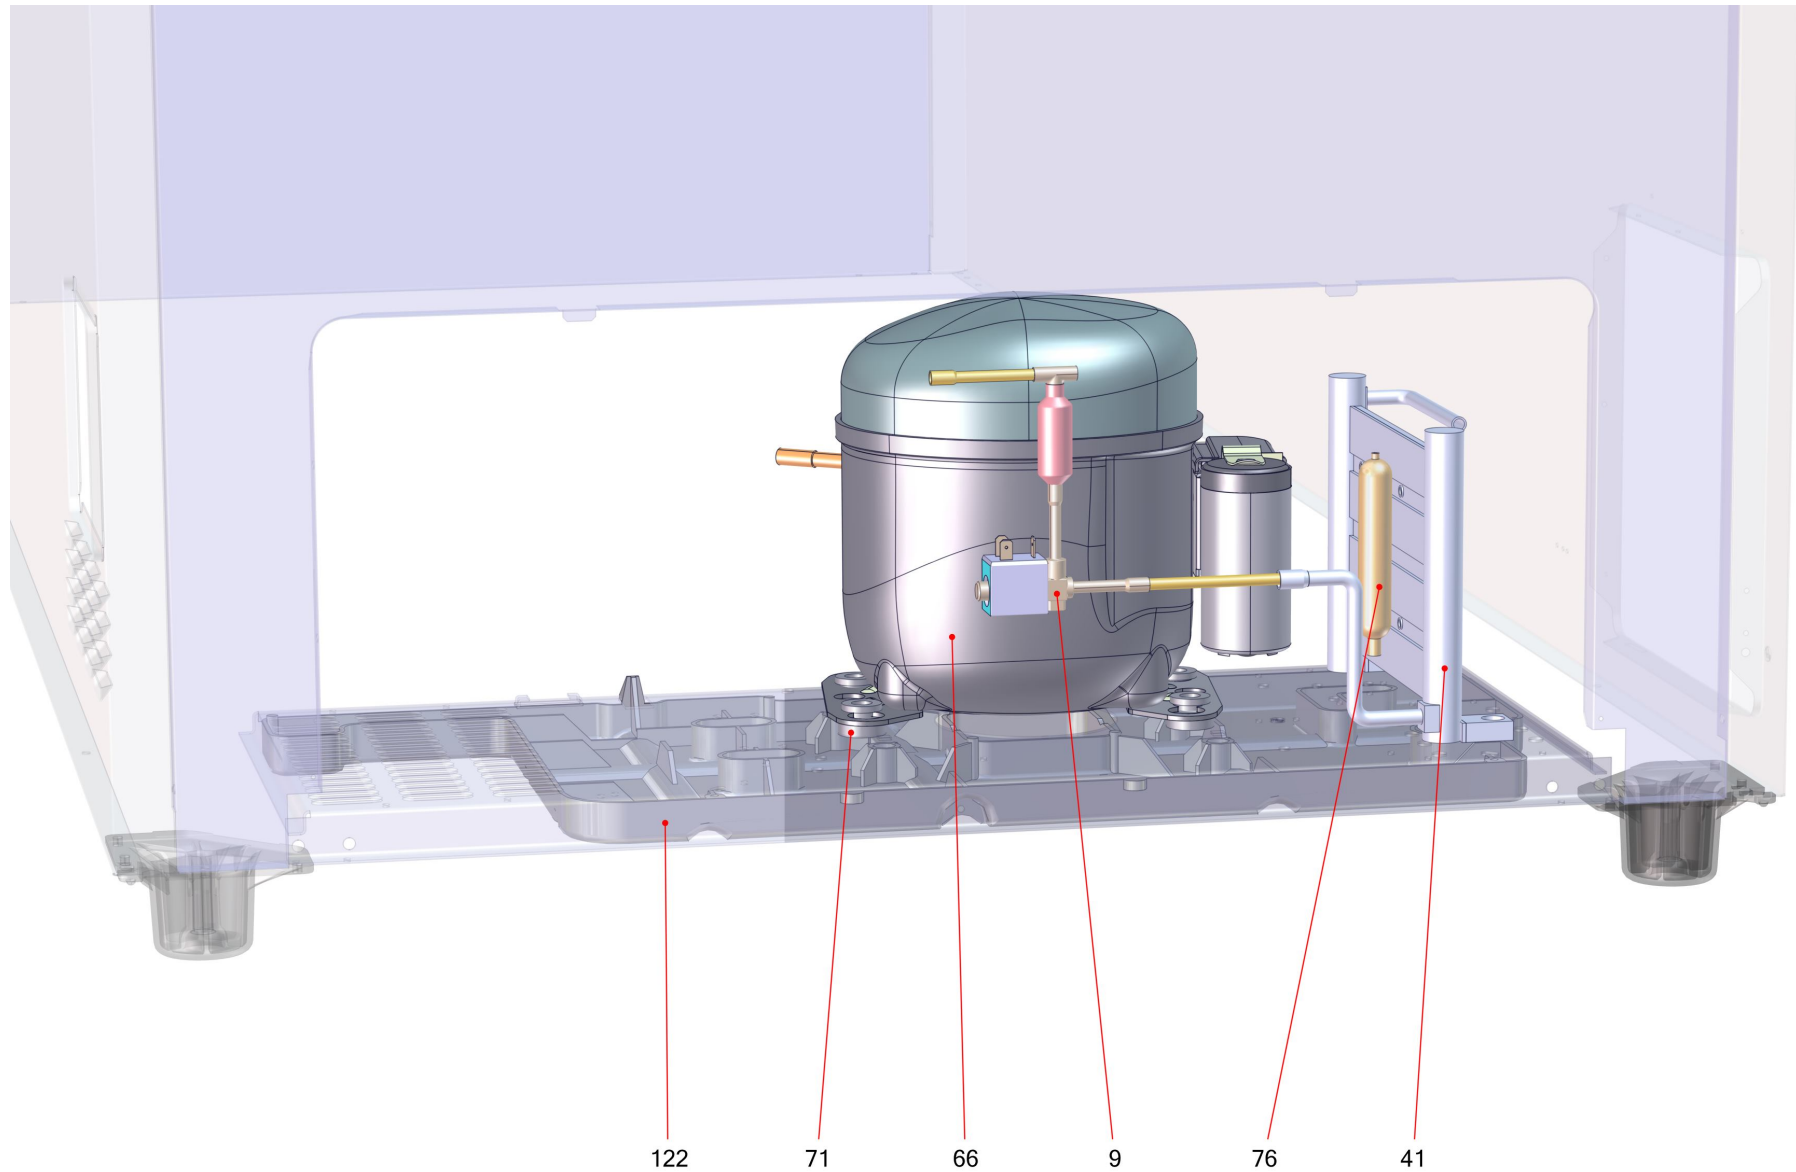

434101

434101

Table of contents

Basic unit SYDNEY (434137)	3
Refrigeration chest cooler (434315)	5
Electrics SYDNEY (434110)	7

Basic unit SYDNEY (434137)

Basic unit SYDNEY (434137)

Item no.	Article no.	Description	Quantity	Unit
3	441238	roller foot thread Jumbo	8	ST
7	229877	cover controll unit front	1	ST
11	287200	air grill Jumbo black9005	1	ST
12	469494	air grille back Jumbo grey7037 GP	1	ST
13	371891	central web Sydney blind cover	1	ST
17	235911	plug Paris185 ABS grey7045	2	ST
18	276715	siphon evaporatorbox	1	ST
18	278377	lid siphon evaporation tray	1	ST
54	371882	frontglass Sydney 223	2	ST
55	371883	sideglass Sydney 213	2	ST
56	339217	lid upper Sydney223 grey7045	1	ST
57	339219	lid lower Sydney223 grey7045	1	ST
81	203025	fan blade UL DM200 4VEA009/IMB	1	ST
101	361773	seal set supermarket	1	ST
154	327179	cover frame face plate Sydney223	1	ST
155	321131	cover side part right Sydney213 grey7045	1	ST
156	321132	cover side part left Sydney213 grey7045	1	ST
185	321537	frame seal profil welded Sydney223	2	ST
187	321130	frame seal profil welded Sydney213	2	ST
190	371894	air duct set Sydney 223	1	ST
191	433951	blower carrier edged Jumbo 120/60 UL Nam1	1	ST
431	467244	buffer upper lid Athen Eco EF	1	ST

Refrigeration chest cooler (434315)

Refrigeration chest cooler (434315)

Item no.	Article no.	Description	Quantity	Unit
9	470556	MAGNETVENT KPL. NLV 120 LOKR.RHØ8ZHZ KT	1	ST
41	370786	additional heather Sanhua HX-L125-99-AHT055	1	ST
66	373529	compressor Secop NLV12.6CN 105H6355	1	ST
66	114798	lid with mounting bracked 103N2009	1	ST
71	5039	rubber pad compressor black	1	ST
76	342854	filter dreyer XH9 12,5G Lokring	1	ST
122	276714	evaporator box Jumbo AD	1	ST