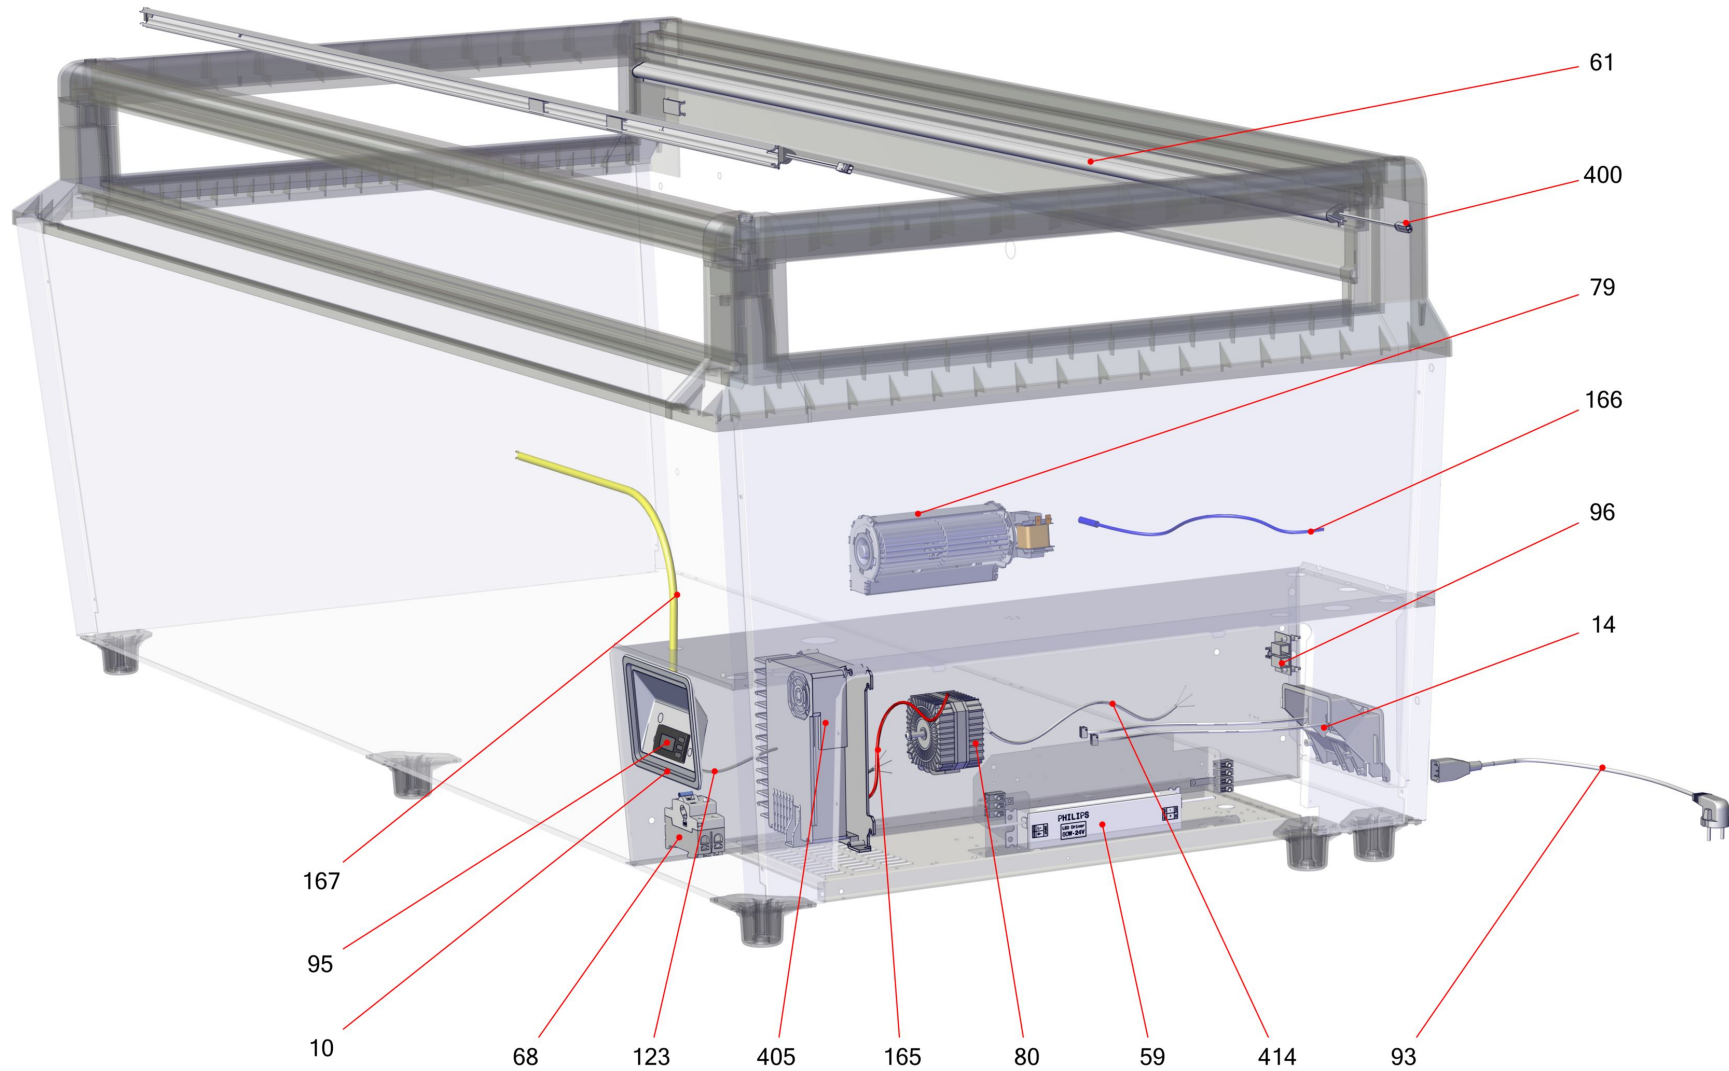

434101

434101

Table of contents

Basic unit SYDNEY (434137)	3
Refrigeration chest cooler (434315)	5
Electrics SYDNEY (434110)	7

Basic unit SYDNEY (434137)

Basic unit SYDNEY (434137)

Item no.	Article no.	Description	Quantity	Unit
3	441238	roller foot thread Jumbo	8	ST
7	229877	cover controll unit front	1	ST
11	287200	air grill Jumbo black9005	1	ST
12	469494	air grille back Jumbo grey7037 GP	1	ST
13	371891	central web Sydney blind cover	1	ST
17	235911	plug Paris185 ABS grey7045	2	ST
18	276715	siphon evaporatorbox	1	ST
18	278377	lid siphon evaporation tray	1	ST
54	371882	frontglass Sydney 223	2	ST
55	371883	sideglass Sydney 213	2	ST
56	339217	lid upper Sydney223 grey7045	1	ST
57	339219	lid lower Sydney223 grey7045	1	ST
81	203025	fan blade UL DM200 4VEA009/IMB	1	ST
101	361773	seal set supermarket	1	ST
154	327179	cover frame face plate Sydney223	1	ST
155	321131	cover side part right Sydney213 grey7045	1	ST
156	321132	cover side part left Sydney213 grey7045	1	ST
185	321537	frame seal profil welded Sydney223	2	ST
187	321130	frame seal profil welded Sydney213	2	ST
190	371894	air duct set Sydney 223	1	ST
191	433951	blower carrier edged Jumbo 120/60 UL Nam1	1	ST
431	467244	buffer upper lid Athen Eco EF	1	ST

Refrigeration chest cooler (434315)

Refrigeration chest cooler (434315)

Item no.	Article no.	Description	Quantity	Unit
9	470556	MAGNETVENT KPL. NLV 120 LOKR.RHØ8ZHZ KT	1	ST
41	370786	additional heather Sanhua HX-L125-99-AHT055	1	ST
66	373529	compressor Secop NLV12.6CN 105H6355	1	ST
66	114798	lid with mounting bracked 103N2009	1	ST
71	5039	rubber pad compressor black	1	ST
76	342854	filter dreyer XH9 12,5G Lokring	1	ST
122	276714	evaporator box Jumbo AD	1	ST