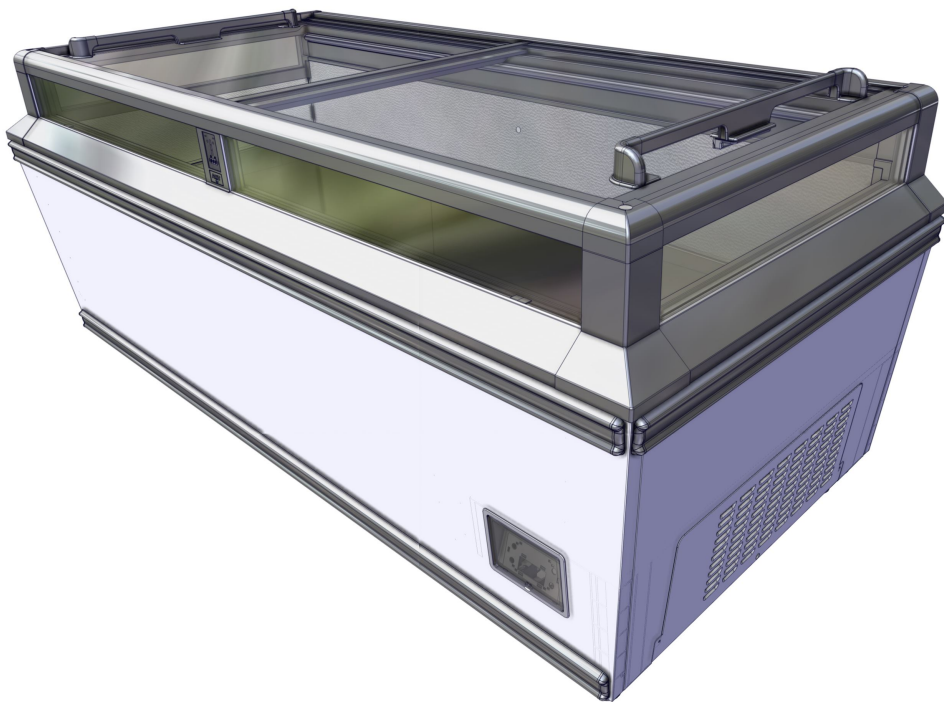

434101

434101

Table of contents

Basic unit SYDNEY (434137)	3
Refrigeration chest cooler (434315)	5
Electrics SYDNEY (434110)	7

Basic unit SYDNEY (434137)

Basic unit SYDNEY (434137)

Item no.	Article no.	Description	Quantity	Unit
3	441238	roller foot thread Jumbo	8	ST
7	229877	cover controll unit front	1	ST
11	287200	air grill Jumbo black9005	1	ST
12	469494	air grille back Jumbo grey7037 GP	1	ST
13	371891	central web Sydney blind cover	1	ST
17	235911	plug Paris185 ABS grey7045	2	ST
18	276715	siphon evaporatorbox	1	ST
18	278377	lid siphon evaporation tray	1	ST
54	371882	frontglass Sydney 223	2	ST
55	371883	sideglass Sydney 213	2	ST
56	339217	lid upper Sydney223 grey7045	1	ST
57	339219	lid lower Sydney223 grey7045	1	ST
81	203025	fan blade UL DM200 4VEA009/IMB	1	ST
101	361773	seal set supermarket	1	ST
154	327179	cover frame face plate Sydney223	1	ST
155	321131	cover side part right Sydney213 grey7045	1	ST
156	321132	cover side part left Sydney213 grey7045	1	ST
185	321537	frame seal profil welded Sydney223	2	ST
187	321130	frame seal profil welded Sydney213	2	ST
190	371894	air duct set Sydney 223	1	ST
191	433951	blower carrier edged Jumbo 120/60 UL Nam1	1	ST
431	467244	buffer upper lid Athen Eco EF	1	ST

Refrigeration chest cooler (434315)

Refrigeration chest cooler (434315)

Item no.	Article no.	Description	Quantity	Unit
9	470556	MAGNETVENT KPL. NLV 120 LOKR.RHØ8ZHZ KT	1	ST
41	370786	additional heather Sanhua HX-L125-99-AHT055	1	ST
66	373529	compressor Secop NLV12.6CN 105H6355	1	ST
66	114798	lid with mounting bracked 103N2009	1	ST
71	5039	rubber pad compressor black	1	ST
76	342854	filter dreyer XH9 12,5G Lokring	1	ST
122	276714	evaporator box Jumbo AD	1	ST