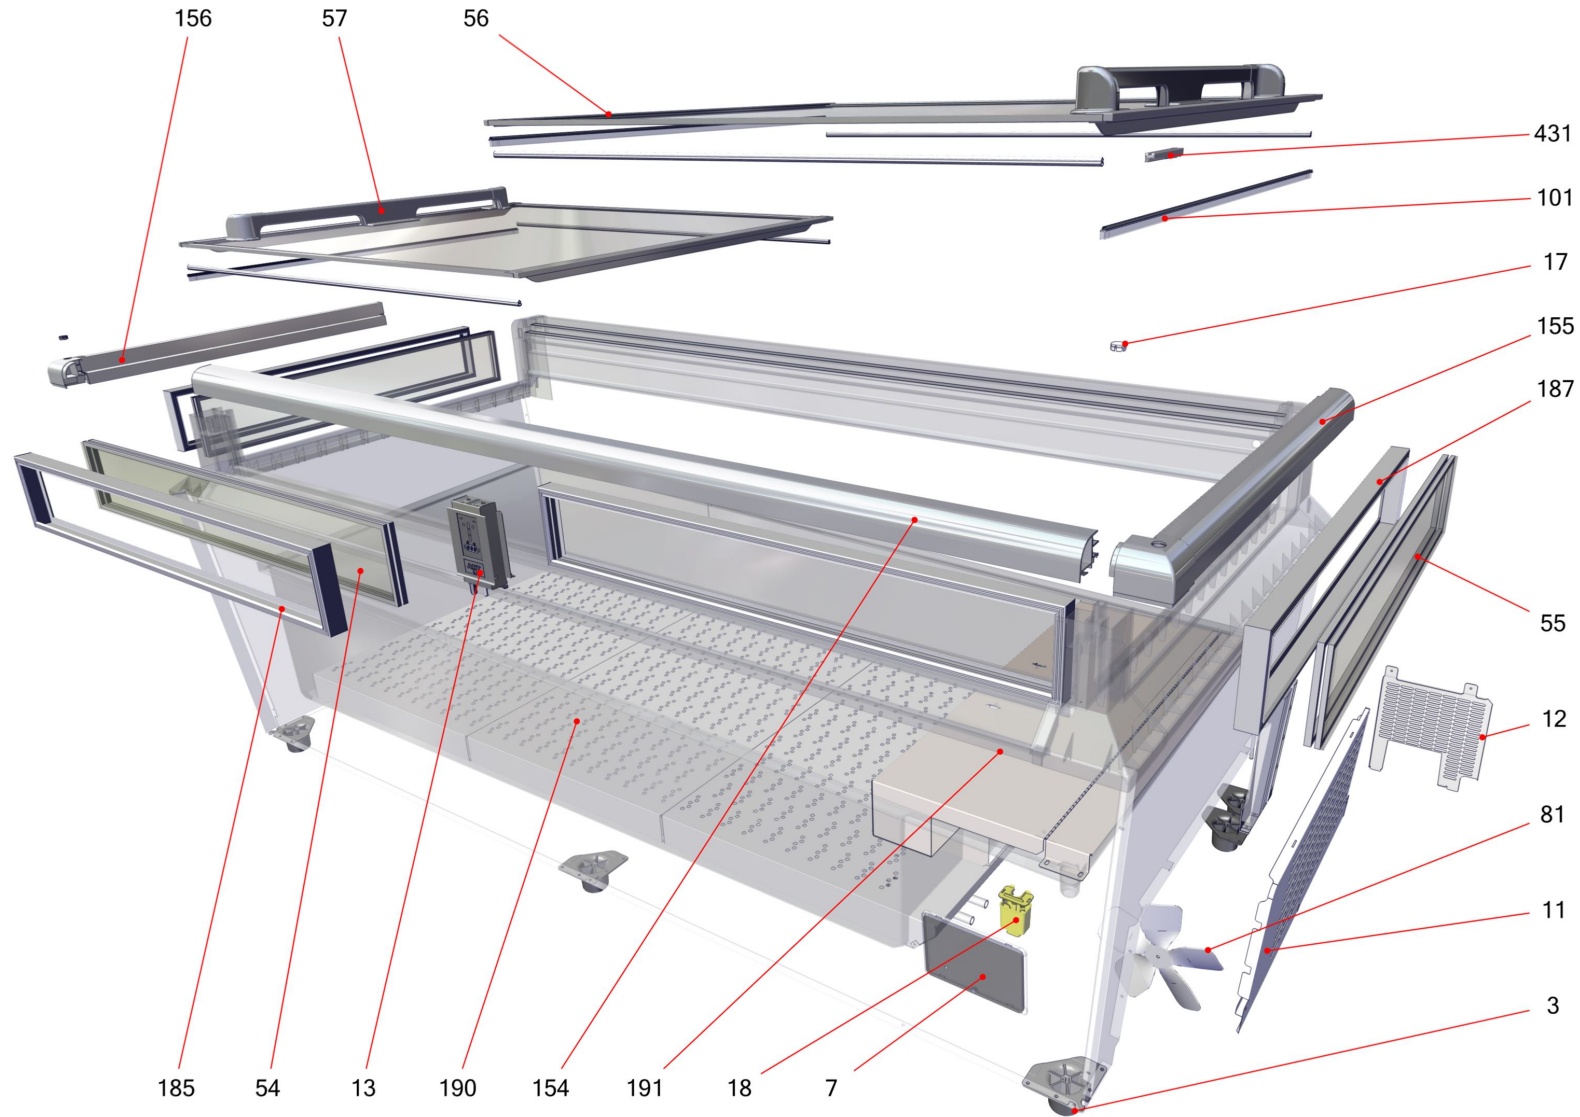

434101

434101

Table of contents

Basic unit SYDNEY (434137)	3
Refrigeration chest cooler (434315)	5
Electrics SYDNEY (434110)	7

Basic unit SYDNEY (434137)

Basic unit SYDNEY (434137)

Item no.	Article no.	Description	Quantity	Unit
3	441238	roller foot thread Jumbo	8	ST
7	229877	cover controll unit front	1	ST
11	287200	air grill Jumbo black9005	1	ST
12	469494	air grille back Jumbo grey7037 GP	1	ST
13	371891	central web Sydney blind cover	1	ST
17	235911	plug Paris185 ABS grey7045	2	ST
18	276715	siphon evaporatorbox	1	ST
18	278377	lid siphon evaporation tray	1	ST
54	371882	frontglass Sydney 223	2	ST
55	371883	sideglass Sydney 213	2	ST
56	339217	lid upper Sydney223 grey7045	1	ST
57	339219	lid lower Sydney223 grey7045	1	ST
81	203025	fan blade UL DM200 4VEA009/IMB	1	ST
101	361773	seal set supermarket	1	ST
154	327179	cover frame face plate Sydney223	1	ST
155	321131	cover side part right Sydney213 grey7045	1	ST
156	321132	cover side part left Sydney213 grey7045	1	ST
185	321537	frame seal profil welded Sydney223	2	ST
187	321130	frame seal profil welded Sydney213	2	ST
190	371894	air duct set Sydney 223	1	ST
191	433951	blower carrier edged Jumbo 120/60 UL Nam1	1	ST
431	467244	buffer upper lid Athen Eco EF	1	ST

Refrigeration chest cooler (434315)

Refrigeration chest cooler (434315)

Item no.	Article no.	Description	Quantity	Unit
9	470556	MAGNETVENT KPL. NLV 120 LOKR.RHØ8ZHZ KT	1	ST
41	370786	additional heather Sanhua HX-L125-99-AHT055	1	ST
66	373529	compressor Secop NLV12.6CN 105H6355	1	ST
66	114798	lid with mounting bracked 103N2009	1	ST
71	5039	rubber pad compressor black	1	ST
76	342854	filter dreyer XH9 12,5G Lokring	1	ST
122	276714	evaporator box Jumbo AD	1	ST