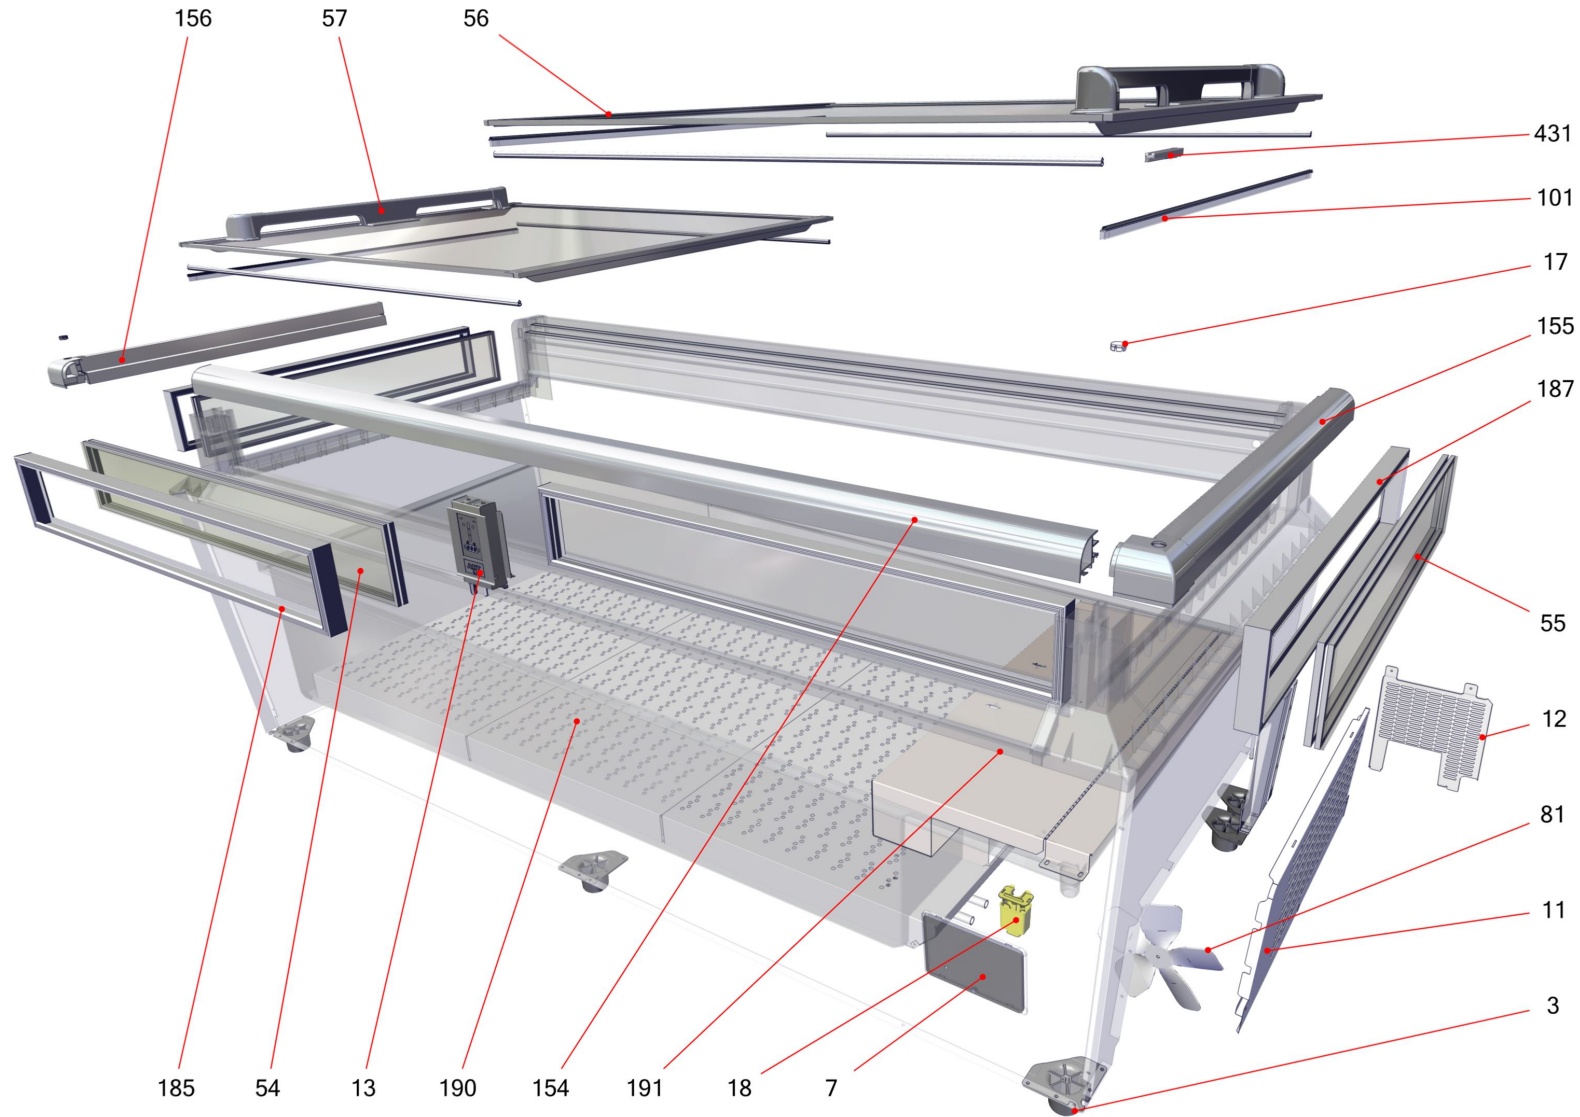

434099

434099

Table of contents

Basic unit SYDNEY (434129)	3
Refrigeration chest cooler (434315)	5
Electrics SYDNEY (434131)	7

Basic unit SYDNEY (434129)

Basic unit SYDNEY (434129)

Item no.	Article no.	Description	Quantity	Unit
3	441238	roller foot thread Jumbo	8	ST
7	229877	cover controll unit front	1	ST
11	286714	air grill air flap white9003	1	ST
12	469494	air grille back Jumbo grey7037 GP	1	ST
13	371891	central web Sydney blind cover	1	ST
17	235911	plug Paris185 ABS grey7045	2	ST
18	276715	siphon evaporatorbox	1	ST
18	278377	lid siphon evaporation tray	1	ST
54	371882	frontglass Sydney 223	2	ST
55	371883	sideglass Sydney 213	2	ST
56	339217	lid upper Sydney223 grey7045	1	ST
57	339219	lid lower Sydney223 grey7045	1	ST
81	203025	fan blade UL DM200 4VEA009/IMB	1	ST
101	361773	seal set supermarket	1	ST
154	327179	cover frame face plate Sydney223	1	ST
155	321131	cover side part right Sydney213 grey7045	1	ST
156	321132	cover side part left Sydney213 grey7045	1	ST
185	321537	frame seal profil welded Sydney223	2	ST
187	321130	frame seal profil welded Sydney213	2	ST
190	371894	air duct set Sydney 223	1	ST
191	433951	blower carrier edged Jumbo 120/60 UL Nam1	1	ST
431	467244	buffer upper lid Athen Eco EF	1	ST

Refrigeration chest cooler (434315)

Refrigeration chest cooler (434315)

Item no.	Article no.	Description	Quantity	Unit
9	470556	MAGNETVENT KPL. NLV 120 LOKR.RHØ8ZHZ KT	1	ST
41	370786	additional heather Sanhua HX-L125-99-AHT055	1	ST
66	373529	compressor Secop NLV12.6CN 105H6355	1	ST
66	114798	lid with mounting bracked 103N2009	1	ST
71	5039	rubber pad compressor black	1	ST
76	342854	filter dreyer XH9 12,5G Lokring	1	ST
122	276714	evaporator box Jumbo AD	1	ST