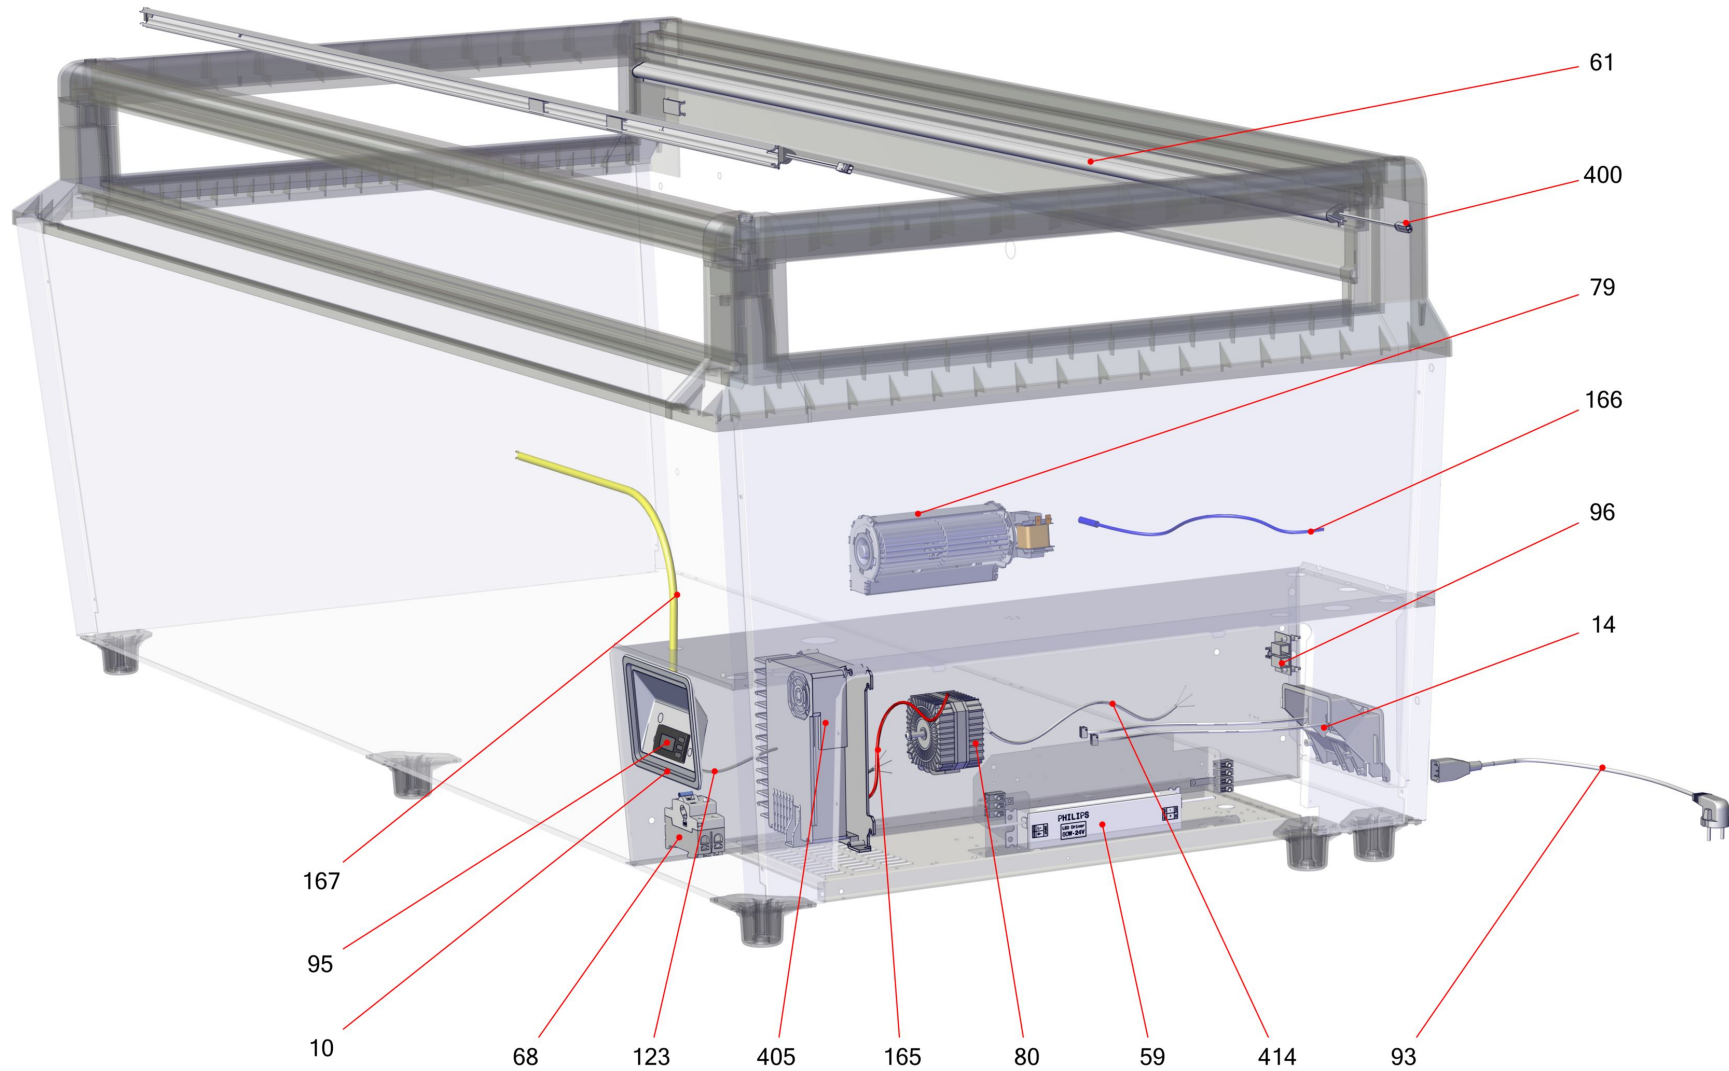

434099

434099

Table of contents

Basic unit SYDNEY (434129)	3
Refrigeration chest cooler (434315)	5
Electrics SYDNEY (434131)	7

Basic unit SYDNEY (434129)

Basic unit SYDNEY (434129)

Item no.	Article no.	Description	Quantity	Unit
3	441238	roller foot thread Jumbo	8	ST
7	229877	cover controll unit front	1	ST
11	286714	air grill air flap white9003	1	ST
12	469494	air grille back Jumbo grey7037 GP	1	ST
13	371891	central web Sydney blind cover	1	ST
17	235911	plug Paris185 ABS grey7045	2	ST
18	276715	siphon evaporatorbox	1	ST
18	278377	lid siphon evaporation tray	1	ST
54	371882	frontglass Sydney 223	2	ST
55	371883	sideglass Sydney 213	2	ST
56	339217	lid upper Sydney223 grey7045	1	ST
57	339219	lid lower Sydney223 grey7045	1	ST
81	203025	fan blade UL DM200 4VEA009/IMB	1	ST
101	361773	seal set supermarket	1	ST
154	327179	cover frame face plate Sydney223	1	ST
155	321131	cover side part right Sydney213 grey7045	1	ST
156	321132	cover side part left Sydney213 grey7045	1	ST
185	321537	frame seal profil welded Sydney223	2	ST
187	321130	frame seal profil welded Sydney213	2	ST
190	371894	air duct set Sydney 223	1	ST
191	433951	blower carrier edged Jumbo 120/60 UL Nam1	1	ST
431	467244	buffer upper lid Athen Eco EF	1	ST

Refrigeration chest cooler (434315)

Refrigeration chest cooler (434315)

Item no.	Article no.	Description	Quantity	Unit
9	470556	MAGNETVENT KPL. NLV 120 LOKR.RHØ8ZHZ KT	1	ST
41	370786	additional heather Sanhua HX-L125-99-AHT055	1	ST
66	373529	compressor Secop NLV12.6CN 105H6355	1	ST
66	114798	lid with mounting bracked 103N2009	1	ST
71	5039	rubber pad compressor black	1	ST
76	342854	filter dreyer XH9 12,5G Lokring	1	ST
122	276714	evaporator box Jumbo AD	1	ST