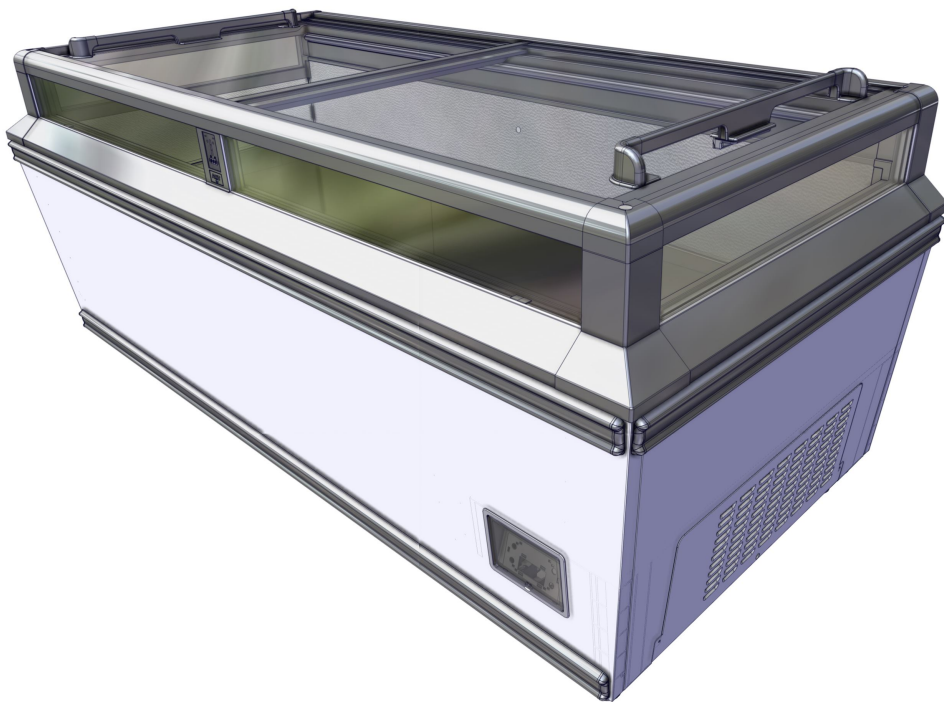

434099

434099

Table of contents

Basic unit SYDNEY (434129)	3
Refrigeration chest cooler (434315)	5
Electrics SYDNEY (434131)	7

Basic unit SYDNEY (434129)

Basic unit SYDNEY (434129)

Item no.	Article no.	Description	Quantity	Unit
3	441238	roller foot thread Jumbo	8	ST
7	229877	cover controll unit front	1	ST
11	286714	air grill air flap white9003	1	ST
12	469494	air grille back Jumbo grey7037 GP	1	ST
13	371891	central web Sydney blind cover	1	ST
17	235911	plug Paris185 ABS grey7045	2	ST
18	276715	siphon evaporatorbox	1	ST
18	278377	lid siphon evaporation tray	1	ST
54	371882	frontglass Sydney 223	2	ST
55	371883	sideglass Sydney 213	2	ST
56	339217	lid upper Sydney223 grey7045	1	ST
57	339219	lid lower Sydney223 grey7045	1	ST
81	203025	fan blade UL DM200 4VEA009/IMB	1	ST
101	361773	seal set supermarket	1	ST
154	327179	cover frame face plate Sydney223	1	ST
155	321131	cover side part right Sydney213 grey7045	1	ST
156	321132	cover side part left Sydney213 grey7045	1	ST
185	321537	frame seal profil welded Sydney223	2	ST
187	321130	frame seal profil welded Sydney213	2	ST
190	371894	air duct set Sydney 223	1	ST
191	433951	blower carrier edged Jumbo 120/60 UL Nam1	1	ST
431	467244	buffer upper lid Athen Eco EF	1	ST

Refrigeration chest cooler (434315)

Refrigeration chest cooler (434315)

Item no.	Article no.	Description	Quantity	Unit
9	470556	MAGNETVENT KPL. NLV 120 LOKR.RHØ8ZHZ KT	1	ST
41	370786	additional heather Sanhua HX-L125-99-AHT055	1	ST
66	373529	compressor Secop NLV12.6CN 105H6355	1	ST
66	114798	lid with mounting bracked 103N2009	1	ST
71	5039	rubber pad compressor black	1	ST
76	342854	filter dreyer XH9 12,5G Lokring	1	ST
122	276714	evaporator box Jumbo AD	1	ST