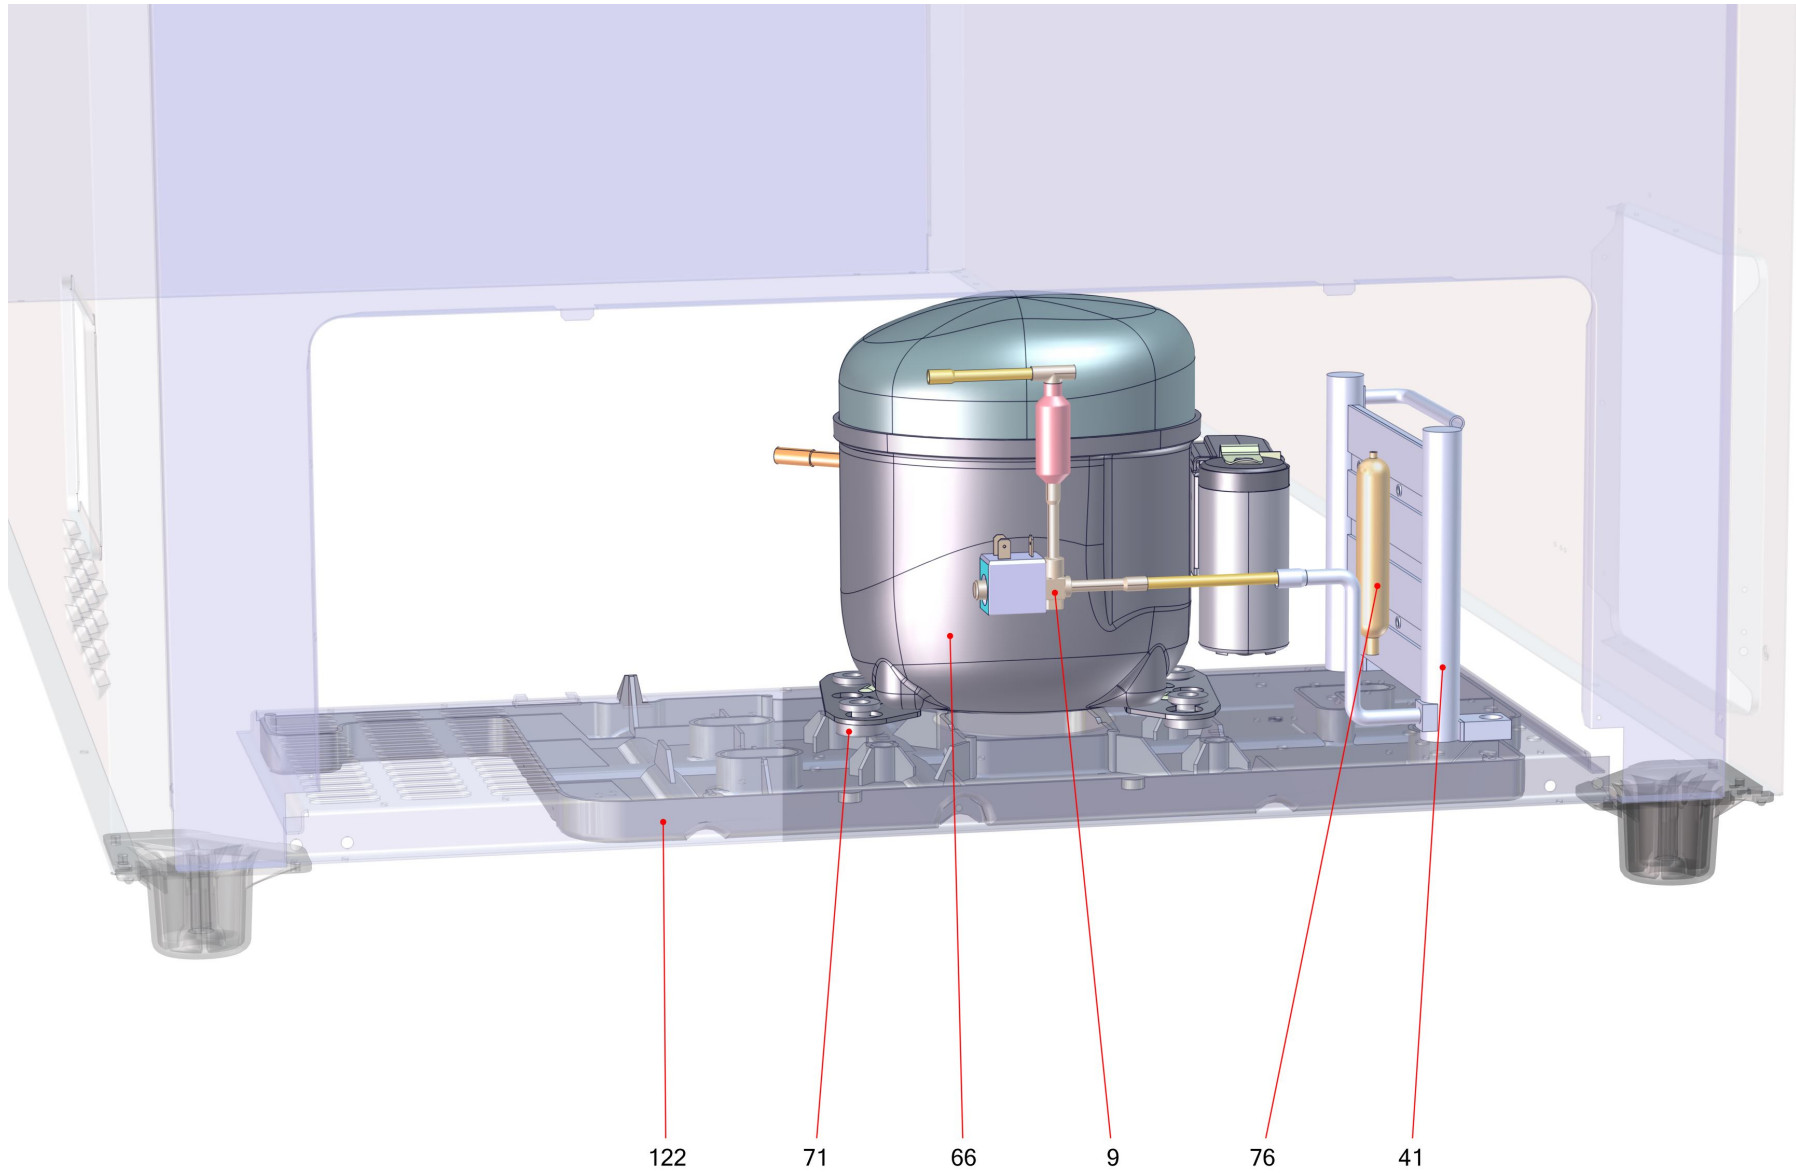

434099

434099

Table of contents

Basic unit SYDNEY (434129)	3
Refrigeration chest cooler (434315)	5
Electrics SYDNEY (434131)	7

Basic unit SYDNEY (434129)

Basic unit SYDNEY (434129)

Item no.	Article no.	Description	Quantity	Unit
3	441238	roller foot thread Jumbo	8	ST
7	229877	cover controll unit front	1	ST
11	286714	air grill air flap white9003	1	ST
12	469494	air grille back Jumbo grey7037 GP	1	ST
13	371891	central web Sydney blind cover	1	ST
17	235911	plug Paris185 ABS grey7045	2	ST
18	276715	siphon evaporatorbox	1	ST
18	278377	lid siphon evaporation tray	1	ST
54	371882	frontglass Sydney 223	2	ST
55	371883	sideglass Sydney 213	2	ST
56	339217	lid upper Sydney223 grey7045	1	ST
57	339219	lid lower Sydney223 grey7045	1	ST
81	203025	fan blade UL DM200 4VEA009/IMB	1	ST
101	361773	seal set supermarket	1	ST
154	327179	cover frame face plate Sydney223	1	ST
155	321131	cover side part right Sydney213 grey7045	1	ST
156	321132	cover side part left Sydney213 grey7045	1	ST
185	321537	frame seal profil welded Sydney223	2	ST
187	321130	frame seal profil welded Sydney213	2	ST
190	371894	air duct set Sydney 223	1	ST
191	433951	blower carrier edged Jumbo 120/60 UL Nam1	1	ST
431	467244	buffer upper lid Athen Eco EF	1	ST

Refrigeration chest cooler (434315)

Refrigeration chest cooler (434315)

Item no.	Article no.	Description	Quantity	Unit
9	470556	MAGNETVENT KPL. NLV 120 LOKR.RHØ8ZHZ KT	1	ST
41	370786	additional heather Sanhua HX-L125-99-AHT055	1	ST
66	373529	compressor Secop NLV12.6CN 105H6355	1	ST
66	114798	lid with mounting bracked 103N2009	1	ST
71	5039	rubber pad compressor black	1	ST
76	342854	filter dreyer XH9 12,5G Lokring	1	ST
122	276714	evaporator box Jumbo AD	1	ST