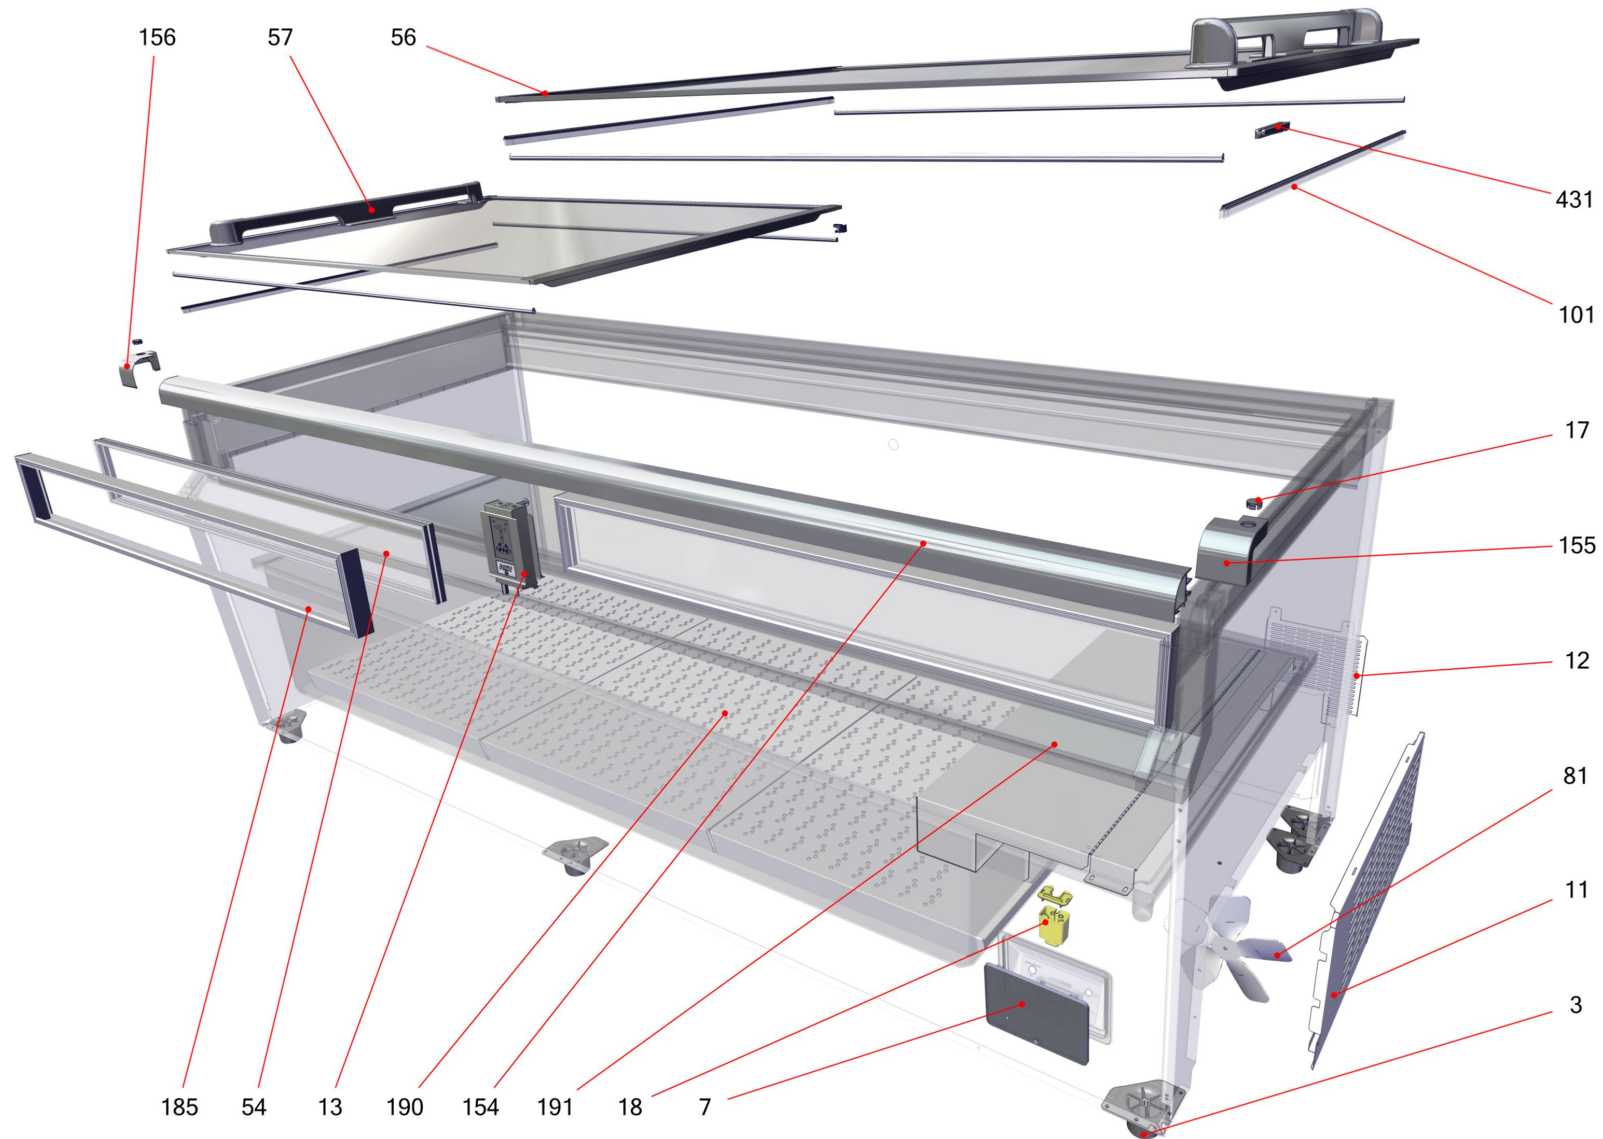

434098

434098

Table of contents

Basic unit SYDNEY (434118)	3
Refrigeration chest cooler (434315)	5
Electrics SYDNEY (434110)	7

Basic unit SYDNEY (434118)

Basic unit SYDNEY (434118)

Item no.	Article no.	Description	Quantity	Unit
3	373228	extension feet VFU 35+gliding piece 36,5mm	8	ST
7	229877	cover controll unit front	1	ST
11	287200	air grill Jumbo black9005	1	ST
12	469494	air grille back Jumbo grey7037 GP	1	ST
13	371891	central web Sydney blind cover	1	ST
17	235911	plug Paris185 ABS grey7045	2	ST
18	276715	siphon evaporatorbox	1	ST
18	278377	lid siphon evaporation tray	1	ST
54	372049	frontglass Sydney 210	2	ST
56	345729	lid upper Sydney210XL grey7045	1	ST
57	340000	lid lower Sydney210XL grey7045	1	ST
81	203025	fan blade UL DM200 4VEA009/IMB	1	ST
101	361773	seal set supermarket	1	ST
154	324686	cover frame face plate Sydney210	1	ST
155	304238	cover side frame right Sydney grey7045	1	ST
156	304239	cover side frame left Sydney grey7045	1	ST
185	324692	frame seal profil welded Sydney210	2	ST
190	427287	air outlet canal set row Montreal	1	ST
191	433951	blower carrier edged Jumbo 120/60 UL Nam1	1	ST
431	467244	buffer upper lid Athen Eco EF	1	ST

Refrigeration chest cooler (434315)

Refrigeration chest cooler (434315)

Item no.	Article no.	Description	Quantity	Unit
9	470556	MAGNETVENT KPL. NLV 120 LOKR.RHØ8ZHZ KT	1	ST
41	370786	additional heather Sanhua HX-L125-99-AHT055	1	ST
66	373529	compressor Secop NLV12.6CN 105H6355	1	ST
66	114798	lid with mounting bracked 103N2009	1	ST
71	5039	rubber pad compressor black	1	ST
76	342854	filter dreyer XH9 12,5G Lokring	1	ST
122	276714	evaporator box Jumbo AD	1	ST