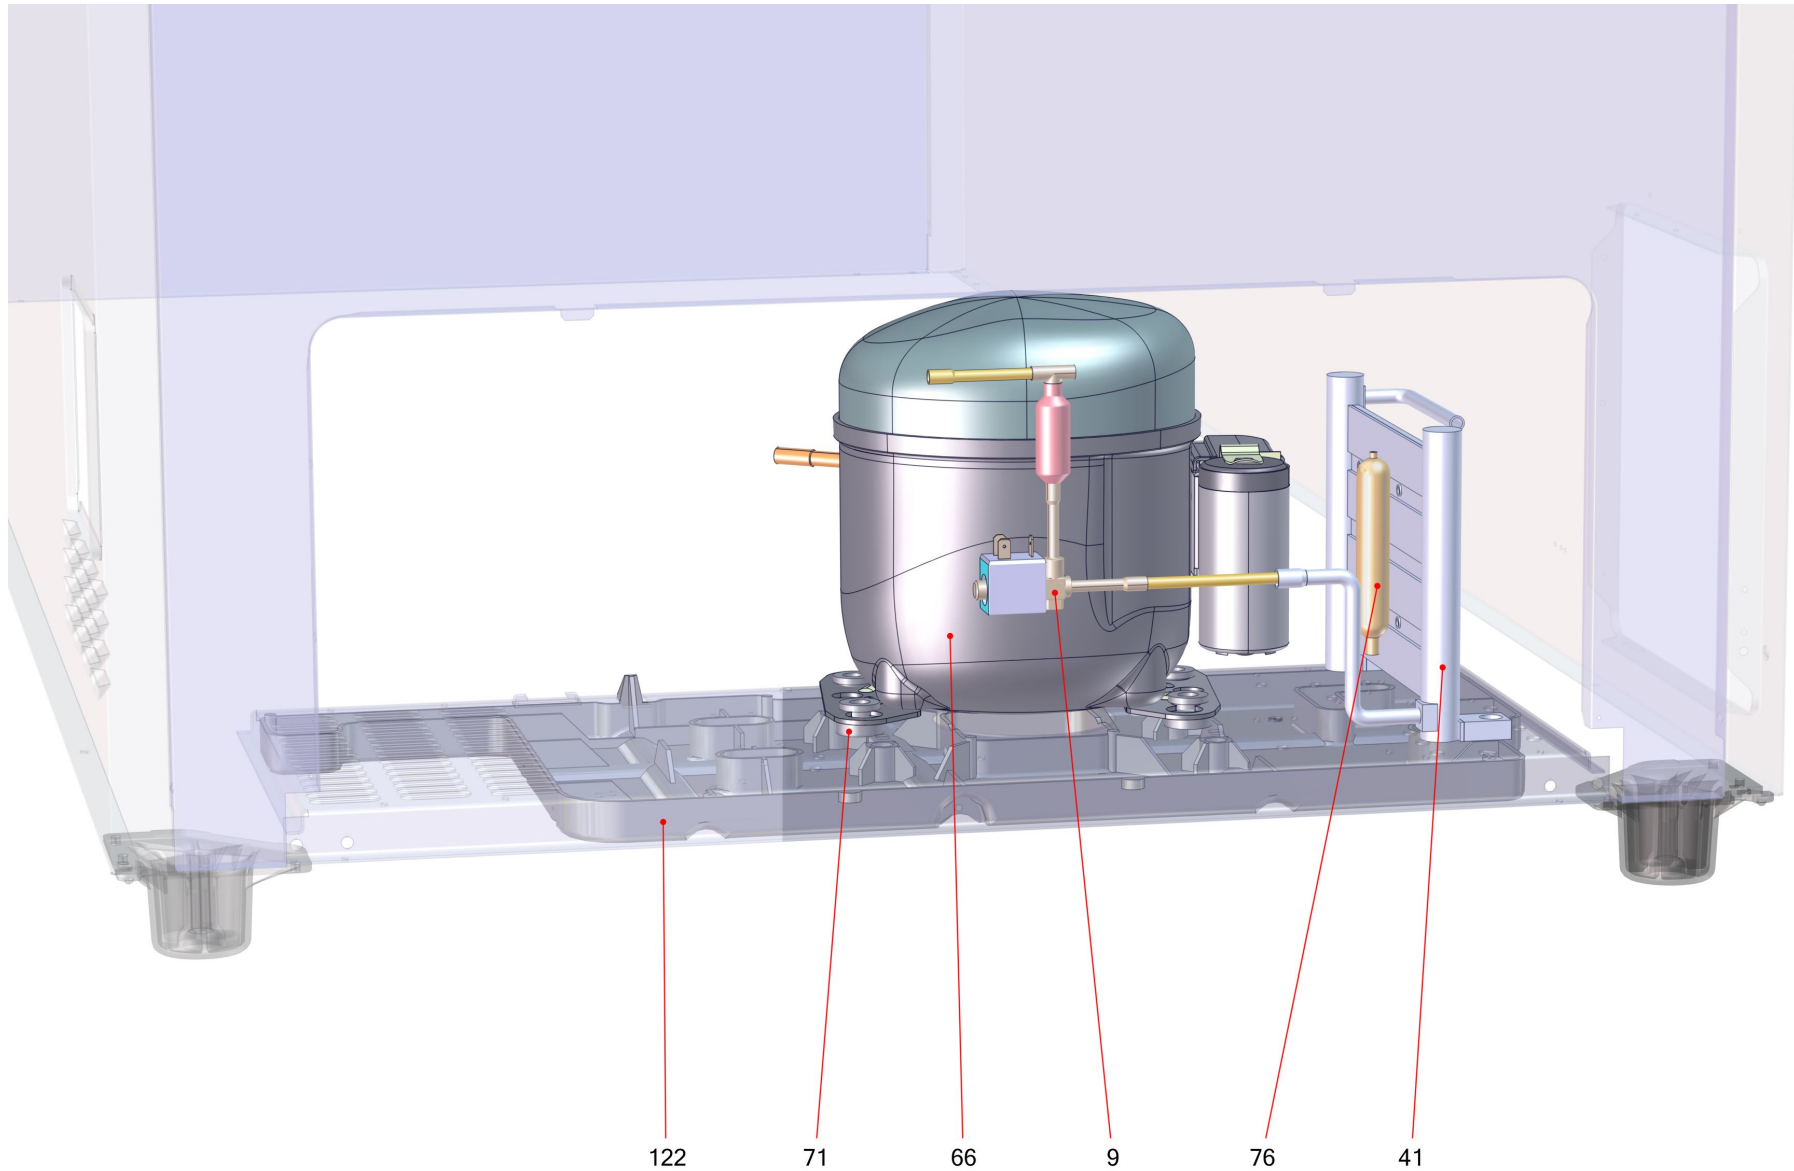

434098

434098

Table of contents

Basic unit SYDNEY (434118)	3
Refrigeration chest cooler (434315)	5
Electrics SYDNEY (434110)	7

Basic unit SYDNEY (434118)

Basic unit SYDNEY (434118)

Item no.	Article no.	Description	Quantity	Unit
3	373228	extension feet VFU 35+gliding piece 36,5mm	8	ST
7	229877	cover controll unit front	1	ST
11	287200	air grill Jumbo black9005	1	ST
12	469494	air grille back Jumbo grey7037 GP	1	ST
13	371891	central web Sydney blind cover	1	ST
17	235911	plug Paris185 ABS grey7045	2	ST
18	276715	siphon evaporatorbox	1	ST
18	278377	lid siphon evaporation tray	1	ST
54	372049	frontglass Sydney 210	2	ST
56	345729	lid upper Sydney210XL grey7045	1	ST
57	340000	lid lower Sydney210XL grey7045	1	ST
81	203025	fan blade UL DM200 4VEA009/IMB	1	ST
101	361773	seal set supermarket	1	ST
154	324686	cover frame face plate Sydney210	1	ST
155	304238	cover side frame right Sydney grey7045	1	ST
156	304239	cover side frame left Sydney grey7045	1	ST
185	324692	frame seal profil welded Sydney210	2	ST
190	427287	air outlet canal set row Montreal	1	ST
191	433951	blower carrier edged Jumbo 120/60 UL Nam1	1	ST
431	467244	buffer upper lid Athen Eco EF	1	ST

Refrigeration chest cooler (434315)

Refrigeration chest cooler (434315)

Item no.	Article no.	Description	Quantity	Unit
9	470556	MAGNETVENT KPL. NLV 120 LOKR.RHØ8ZHZ KT	1	ST
41	370786	additional heather Sanhua HX-L125-99-AHT055	1	ST
66	373529	compressor Secop NLV12.6CN 105H6355	1	ST
66	114798	lid with mounting bracked 103N2009	1	ST
71	5039	rubber pad compressor black	1	ST
76	342854	filter dreyer XH9 12,5G Lokring	1	ST
122	276714	evaporator box Jumbo AD	1	ST