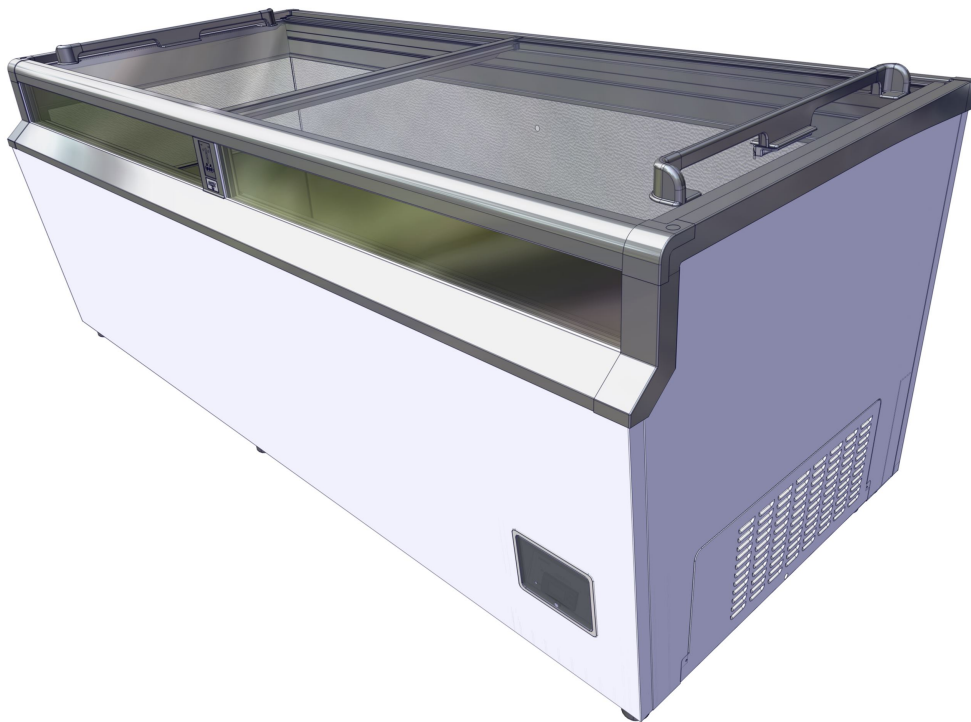

434098

434098

Table of contents

Basic unit SYDNEY (434118)	3
Refrigeration chest cooler (434315)	5
Electrics SYDNEY (434110)	7

Basic unit SYDNEY (434118)

Basic unit SYDNEY (434118)

Item no.	Article no.	Description	Quantity	Unit
3	373228	extension feet VFU 35+gliding piece 36,5mm	8	ST
7	229877	cover controll unit front	1	ST
11	287200	air grill Jumbo black9005	1	ST
12	469494	air grille back Jumbo grey7037 GP	1	ST
13	371891	central web Sydney blind cover	1	ST
17	235911	plug Paris185 ABS grey7045	2	ST
18	276715	siphon evaporatorbox	1	ST
18	278377	lid siphon evaporation tray	1	ST
54	372049	frontglass Sydney 210	2	ST
56	345729	lid upper Sydney210XL grey7045	1	ST
57	340000	lid lower Sydney210XL grey7045	1	ST
81	203025	fan blade UL DM200 4VEA009/IMB	1	ST
101	361773	seal set supermarket	1	ST
154	324686	cover frame face plate Sydney210	1	ST
155	304238	cover side frame right Sydney grey7045	1	ST
156	304239	cover side frame left Sydney grey7045	1	ST
185	324692	frame seal profil welded Sydney210	2	ST
190	427287	air outlet canal set row Montreal	1	ST
191	433951	blower carrier edged Jumbo 120/60 UL Nam1	1	ST
431	467244	buffer upper lid Athen Eco EF	1	ST

Refrigeration chest cooler (434315)

Refrigeration chest cooler (434315)

Item no.	Article no.	Description	Quantity	Unit
9	470556	MAGNETVENT KPL. NLV 120 LOKR.RHØ8ZHZ KT	1	ST
41	370786	additional heather Sanhua HX-L125-99-AHT055	1	ST
66	373529	compressor Secop NLV12.6CN 105H6355	1	ST
66	114798	lid with mounting bracked 103N2009	1	ST
71	5039	rubber pad compressor black	1	ST
76	342854	filter dreyer XH9 12,5G Lokring	1	ST
122	276714	evaporator box Jumbo AD	1	ST