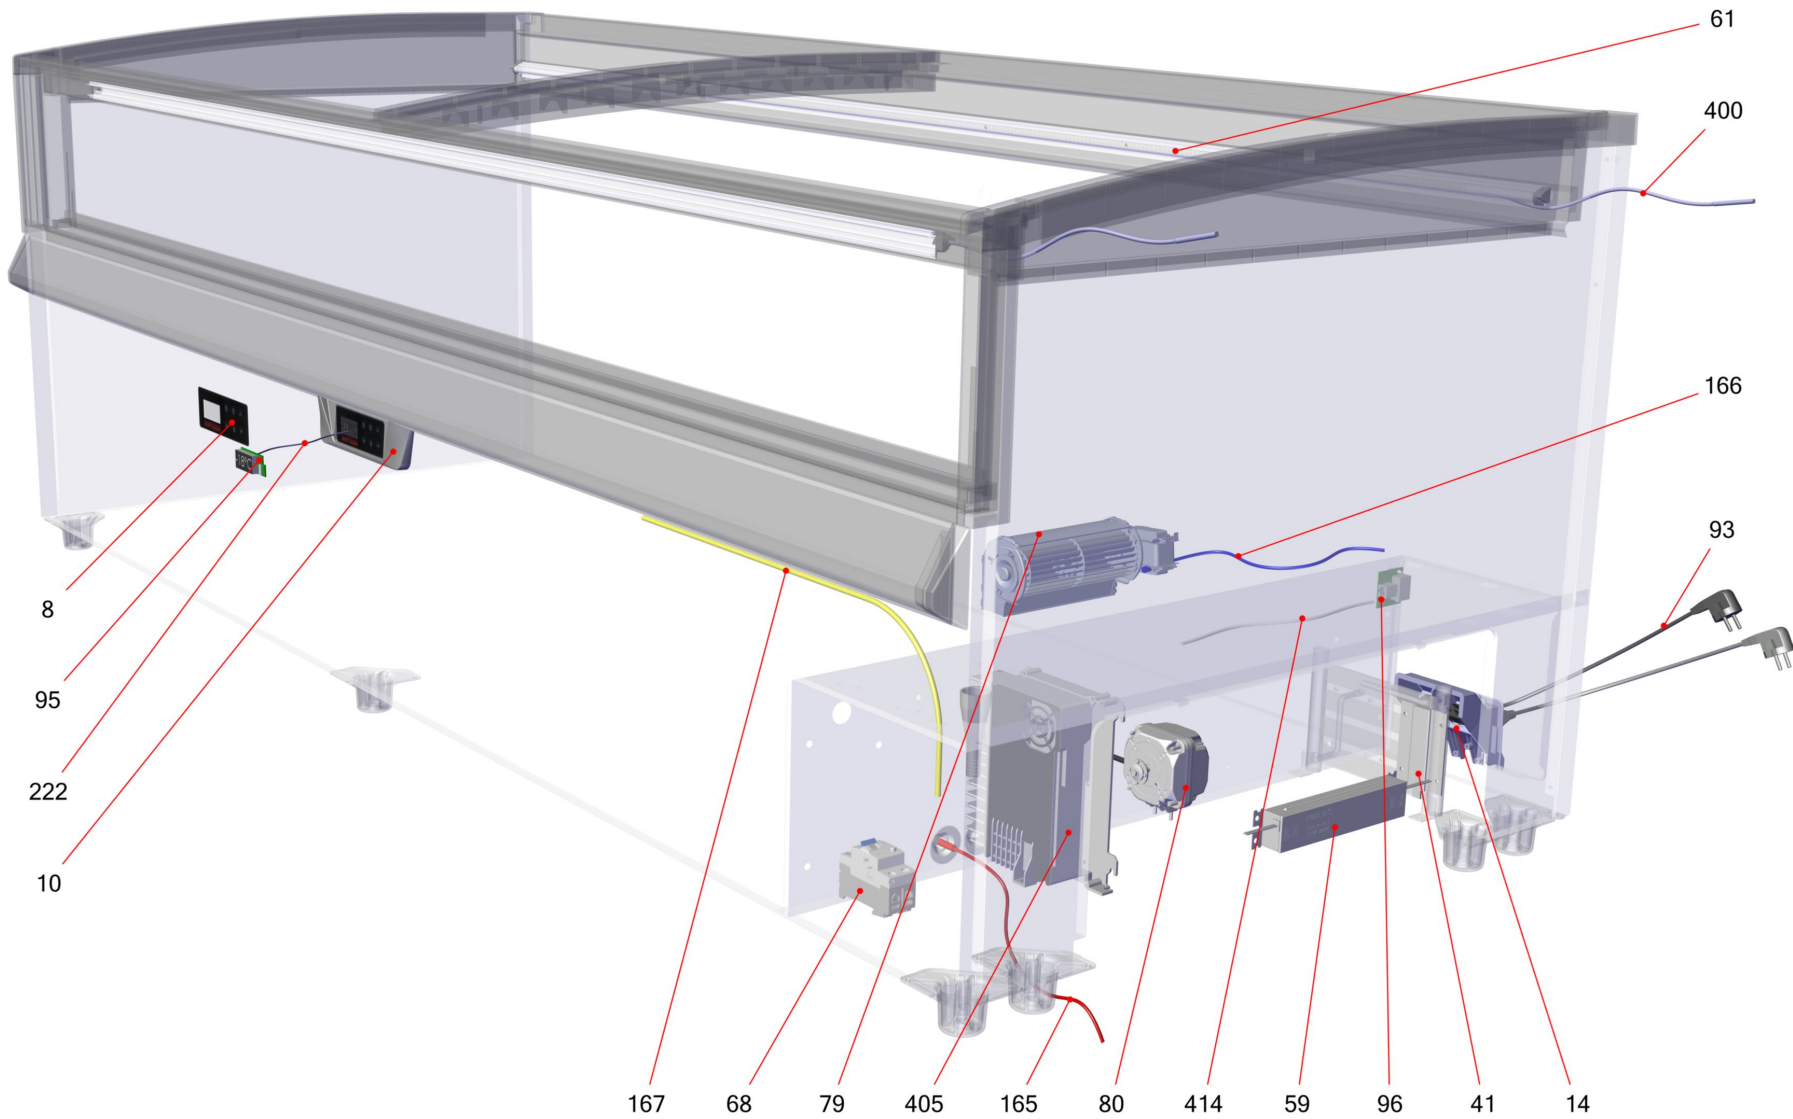

Electrics MONTREAL (434016)

Item no.	Article no.	Description	Quantity	Unit
8	376813	display membrane keyboard Mekop. Secop NAM	1	ST
10	428073	display set NLV Montreal grey7045	1	ST
14	434158	IEC-connector set GP GR ZHZ Nam RCCB 1xAN	1	ST
41	413175	heat plate HP13 3/22 A-P-100-240V SKII	2	ST
59	309594	LED driver 100-240V/80W/50-60 HZ	1	ST
61	433121	LED-set front strips CW LP Montreal210	1	ST
61	433119	LED-set back strips CW PBL LP Montreal 210	1	ST
68	434130	FI-switch ABB GFCI 110V	1	ST
80	440133	fan EBM QLZ06/1800-iQ3608 120/60 UL	1	ST
80	402913	fan ECR2-371 Wellington + cable GP	1	ST
93	335196	connection cable IEC UL 5-15P device+barcode	1	ST
95	370116	display Secop/Nidec NLV CRA200 105N9593	1	ST
96	203705	bus board Secop GP	1	ST
165	335725	sensor floor T1 GP UL NAM red	1	ST
166	419637	sensor air T2 GP blue 2times Roll+Verg	1	ST
167	419636	sensor limit T4 GP yellow 2x Roll+Verg.	1	ST
222	370182	display cable Montreal NLV	1	ST
400	380318	LED-cable set Montreal210/250	1	ST
405	424032	controller NLV/GP 110-240V 50/60Hz 4668	1	ST
414	400729	bus line intern Cat5 1,2m	1	ST