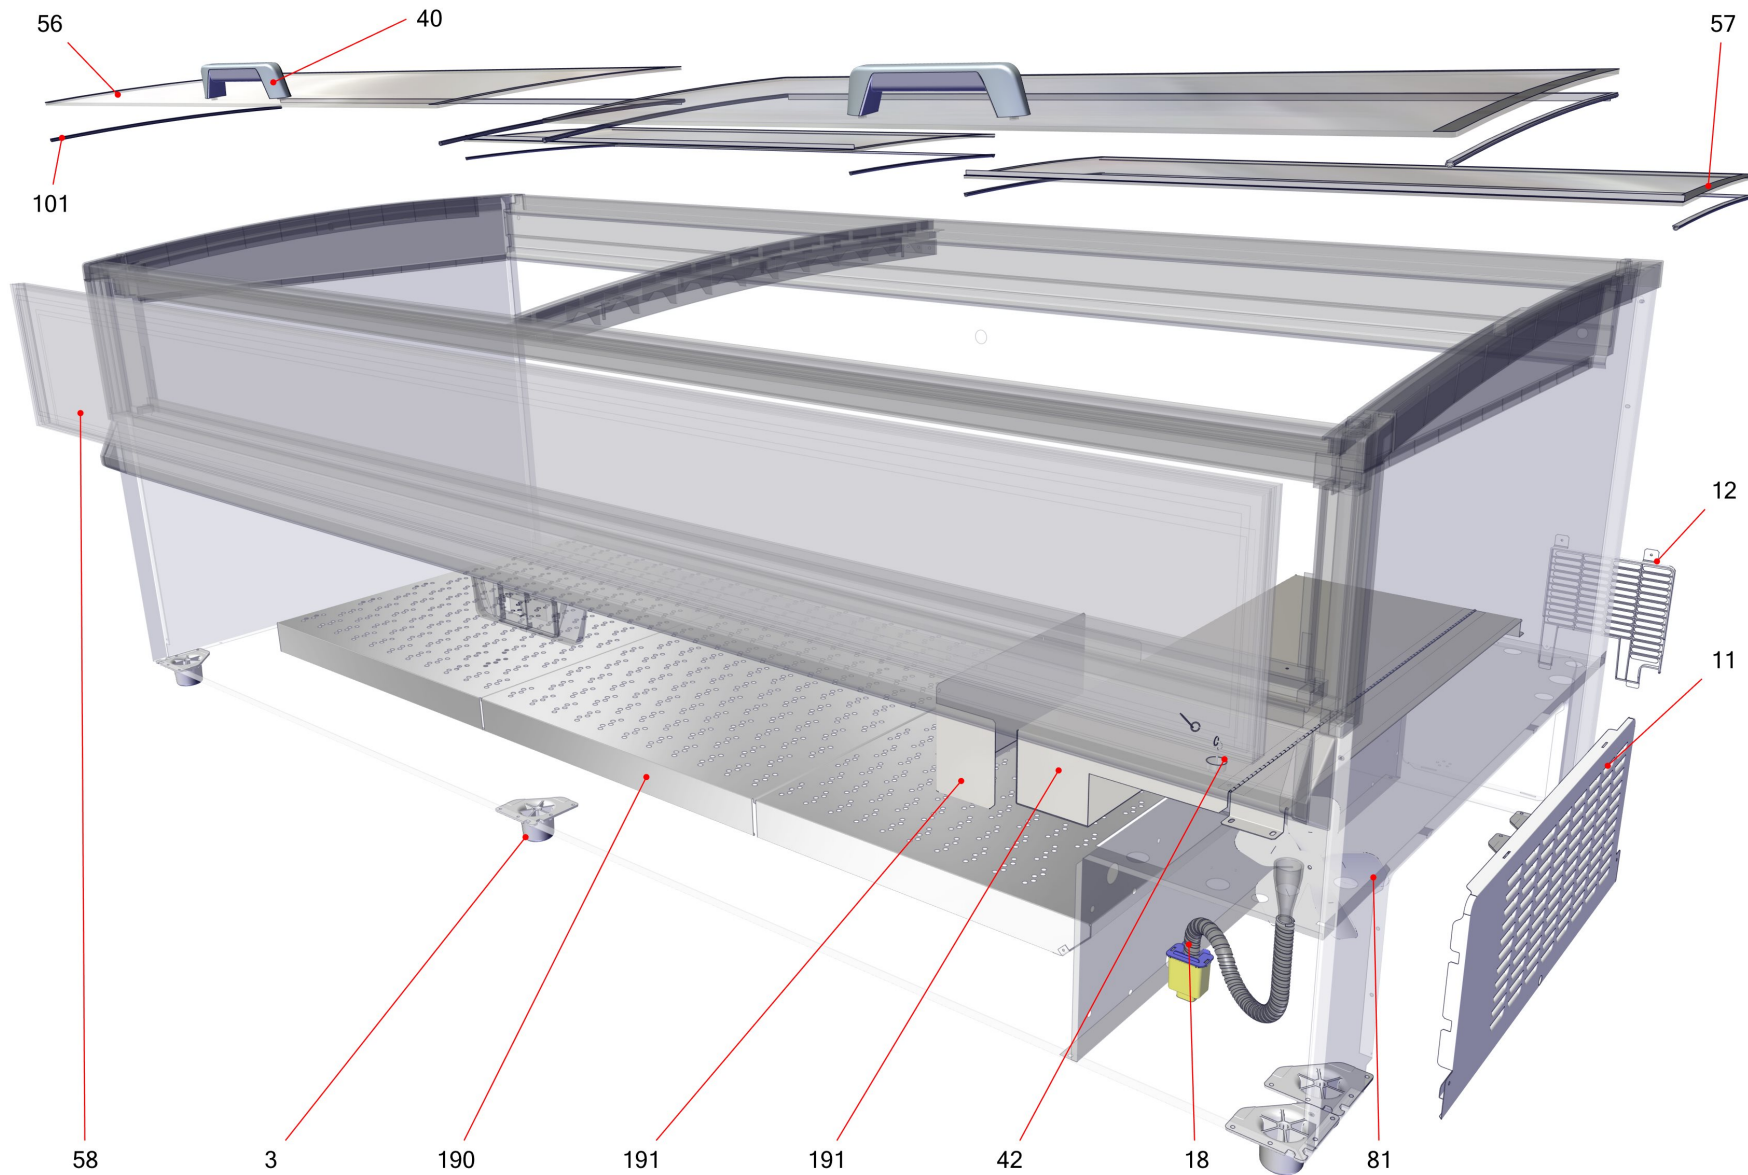

## Table of contents

---

Basic unit MONTREAL (434015)	3
Refrigeration chest cooler (434315)	5
Electrics MONTREAL (434016)	7

# Basic unit MONTREAL (434015)

## Basic unit MONTREAL (434015)

Item no.	Article no.	Description	Quantity	Unit
3	235456	sliding base 235456	6	ST
11	287200	air grill Jumbo black9005	1	ST
12	214518	air grill back Jumbo PS GP grey7045	1	ST
18	356086	lid + siphon evaporator box	1	ST
42	<a href="#">210595</a>	filter condensation gutter Jumbo stainless	1	ST
56	370425	lid PushBack Montreal210 front grey7045	2	ST
57	370427	lid PushBack Montreal210 back grey7045	2	ST
58	434225	front glass Montreal 210	1	ST
81	442362	VENTILATORFL. DM200,CCW,A KUSTO TRAN SP	1	ST
101	427900	seal set front Montreal	1	ST
101	370418	seal set back Montreal	1	ST
190	427287	air outlet canal set row Montreal	1	ST
191	433951	blower carrier edged Jumbo 120/60 UL Nam1	1	ST