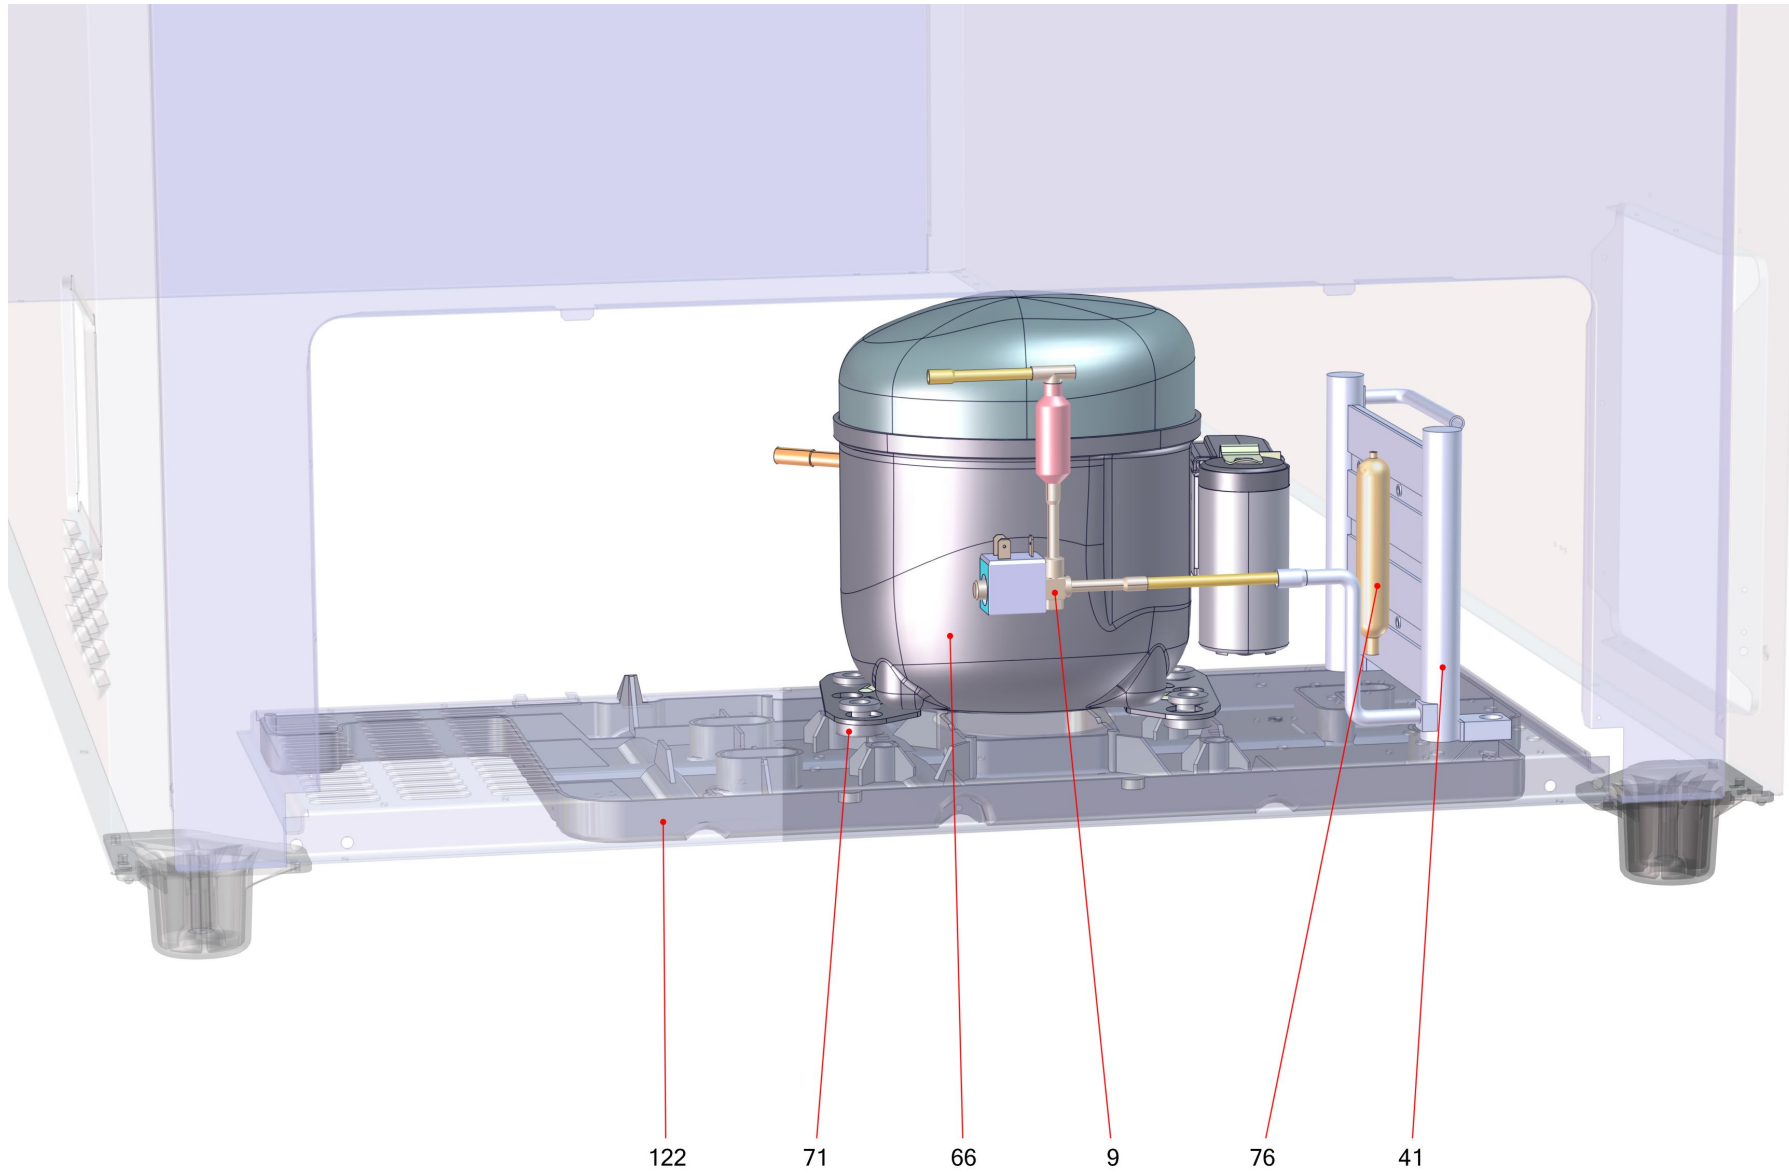

Refrigeration chest cooler (434315)

Refrigeration chest cooler (434315)

Item no.	Article no.	Description	Quantity	Unit
9	470556	MAGNETVENT KPL. NLV 120 LOKR.RHØ8ZHZ KT	1	ST
41	370786	additional heather Sanhua HX-L125-99-AHT055	1	ST
66	373529	compressor Secop NLV12.6CN 105H6355	1	ST
66	114798	lid with mounting bracked 103N2009	1	ST
71	5039	rubber pad compressor black	1	ST
76	342854	filter dreyer XH9 12,5G Lokring	1	ST
122	276714	evaporator box Jumbo AD	1	ST