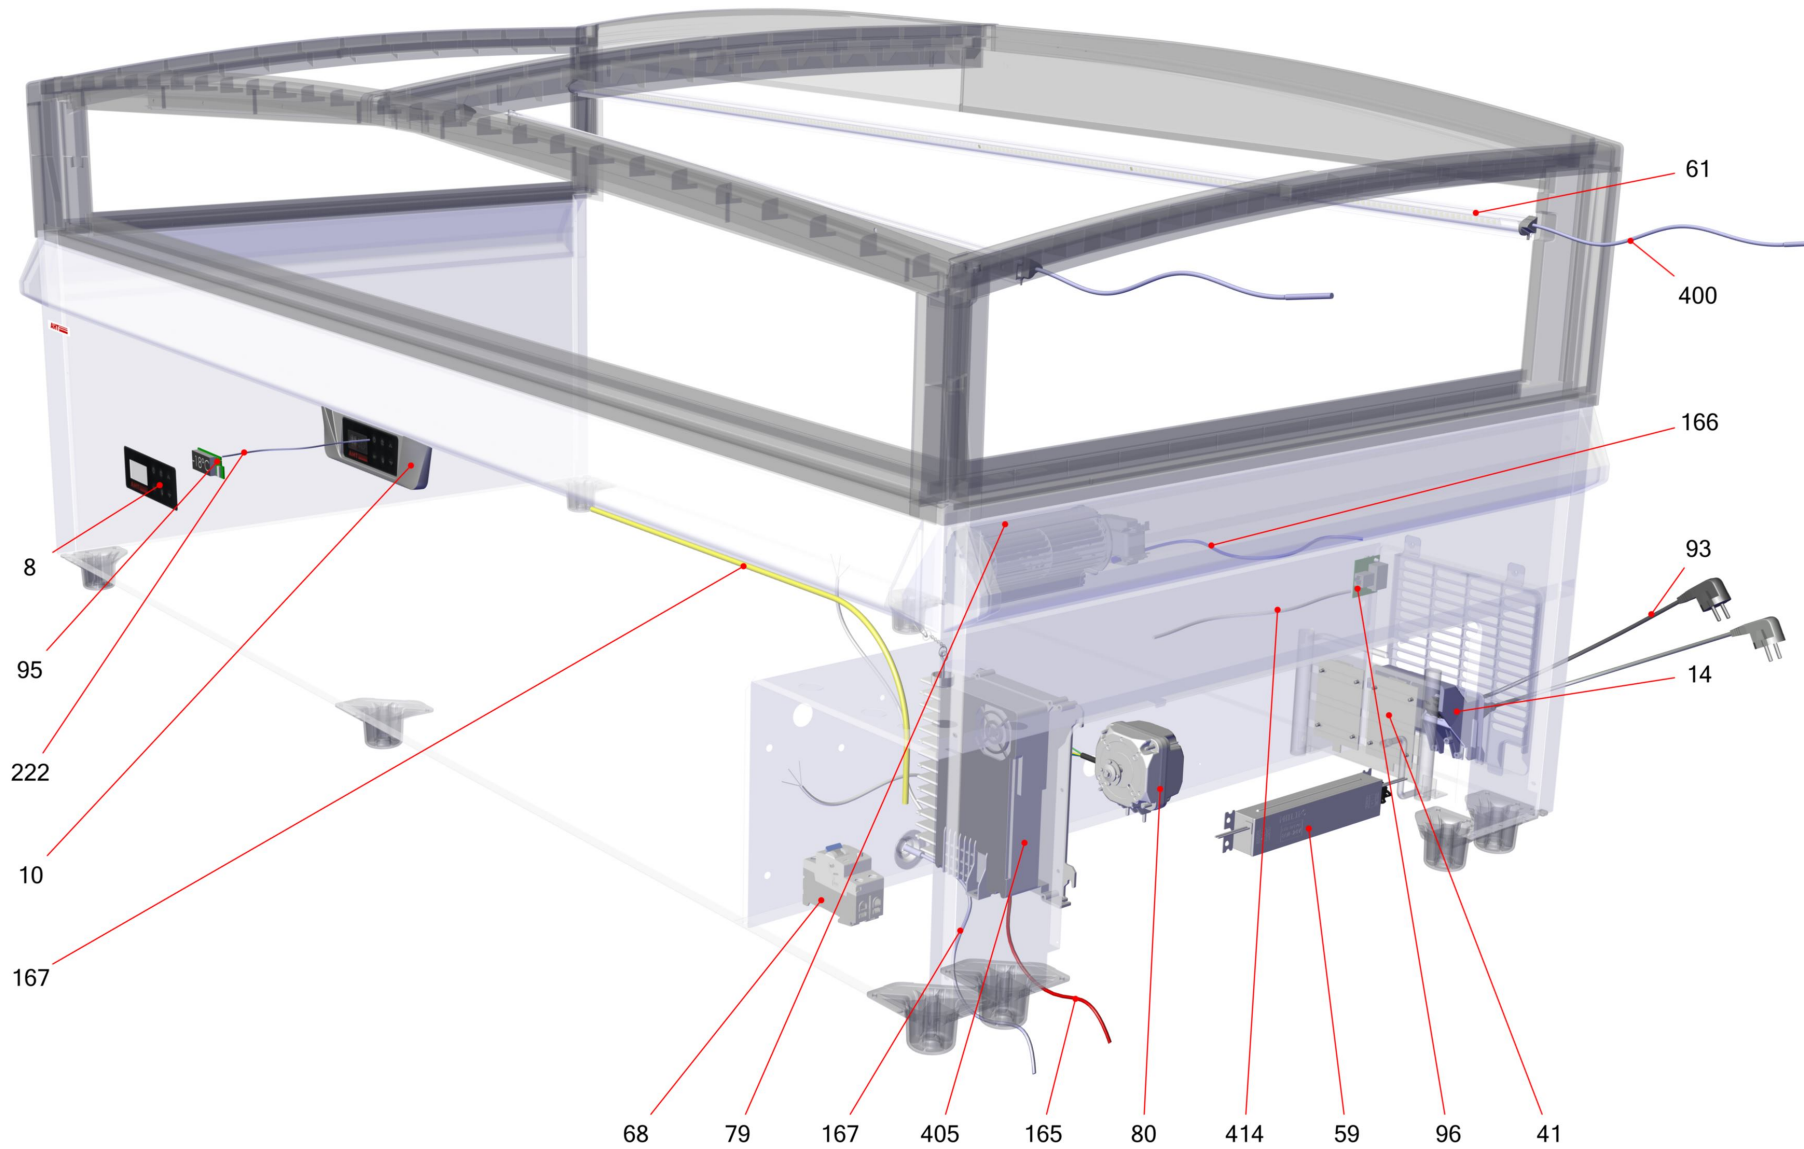

433982

433982

Table of contents

Basic unit MONTREAL (434006)	3
Refrigeration chest cooler (434315)	5
Electrics MONTREAL (433974)	7

Basic unit MONTREAL (434006)

Basic unit MONTREAL (434006)

Item no.	Article no.	Description	Quantity	Unit
3	235456	sliding base 235456	8	ST
11	287200	air grill Jumbo black9005	1	ST
12	214518	air grill back Jumbo PS GP grey7045	1	ST
18	278377	lid siphon evaporation tray	1	ST
18	276715	siphon evaporatorbox	1	ST
54	434216	side glass left Montreal EC	46	ST
55	434215	side glass right Montreal EC	1	ST
56	370416	lid PushBack Montreal EC front grey7045	2	ST
57	370417	lid PushBack Montreal EC back	2	ST
58	434227	front glass Montreal XL EC	1	ST
81	203025	fan blade UL DM200 4VEA009/IMB	1	ST
101	427900	seal set front Montreal	1	ST
101	370418	seal set back Montreal	1	ST
190	427637	air outlet canal set Montreal EC	1	ST
191	433951	blower carrier edged Jumbo 120/60 UL Nam1	1	ST

Refrigeration chest cooler (434315)

Refrigeration chest cooler (434315)

Item no.	Article no.	Description	Quantity	Unit
9	470556	MAGNETVENT KPL. NLV 120 LOKR.RHØ8ZHZ KT	1	ST
41	370786	additional heather Sanhua HX-L125-99-AHT055	1	ST
66	373529	compressor Secop NLV12.6CN 105H6355	1	ST
66	114798	lid with mounting bracked 103N2009	1	ST
71	5039	rubber pad compressor black	1	ST
76	342854	filter dreyer XH9 12,5G Lokring	1	ST
122	276714	evaporator box Jumbo AD	1	ST