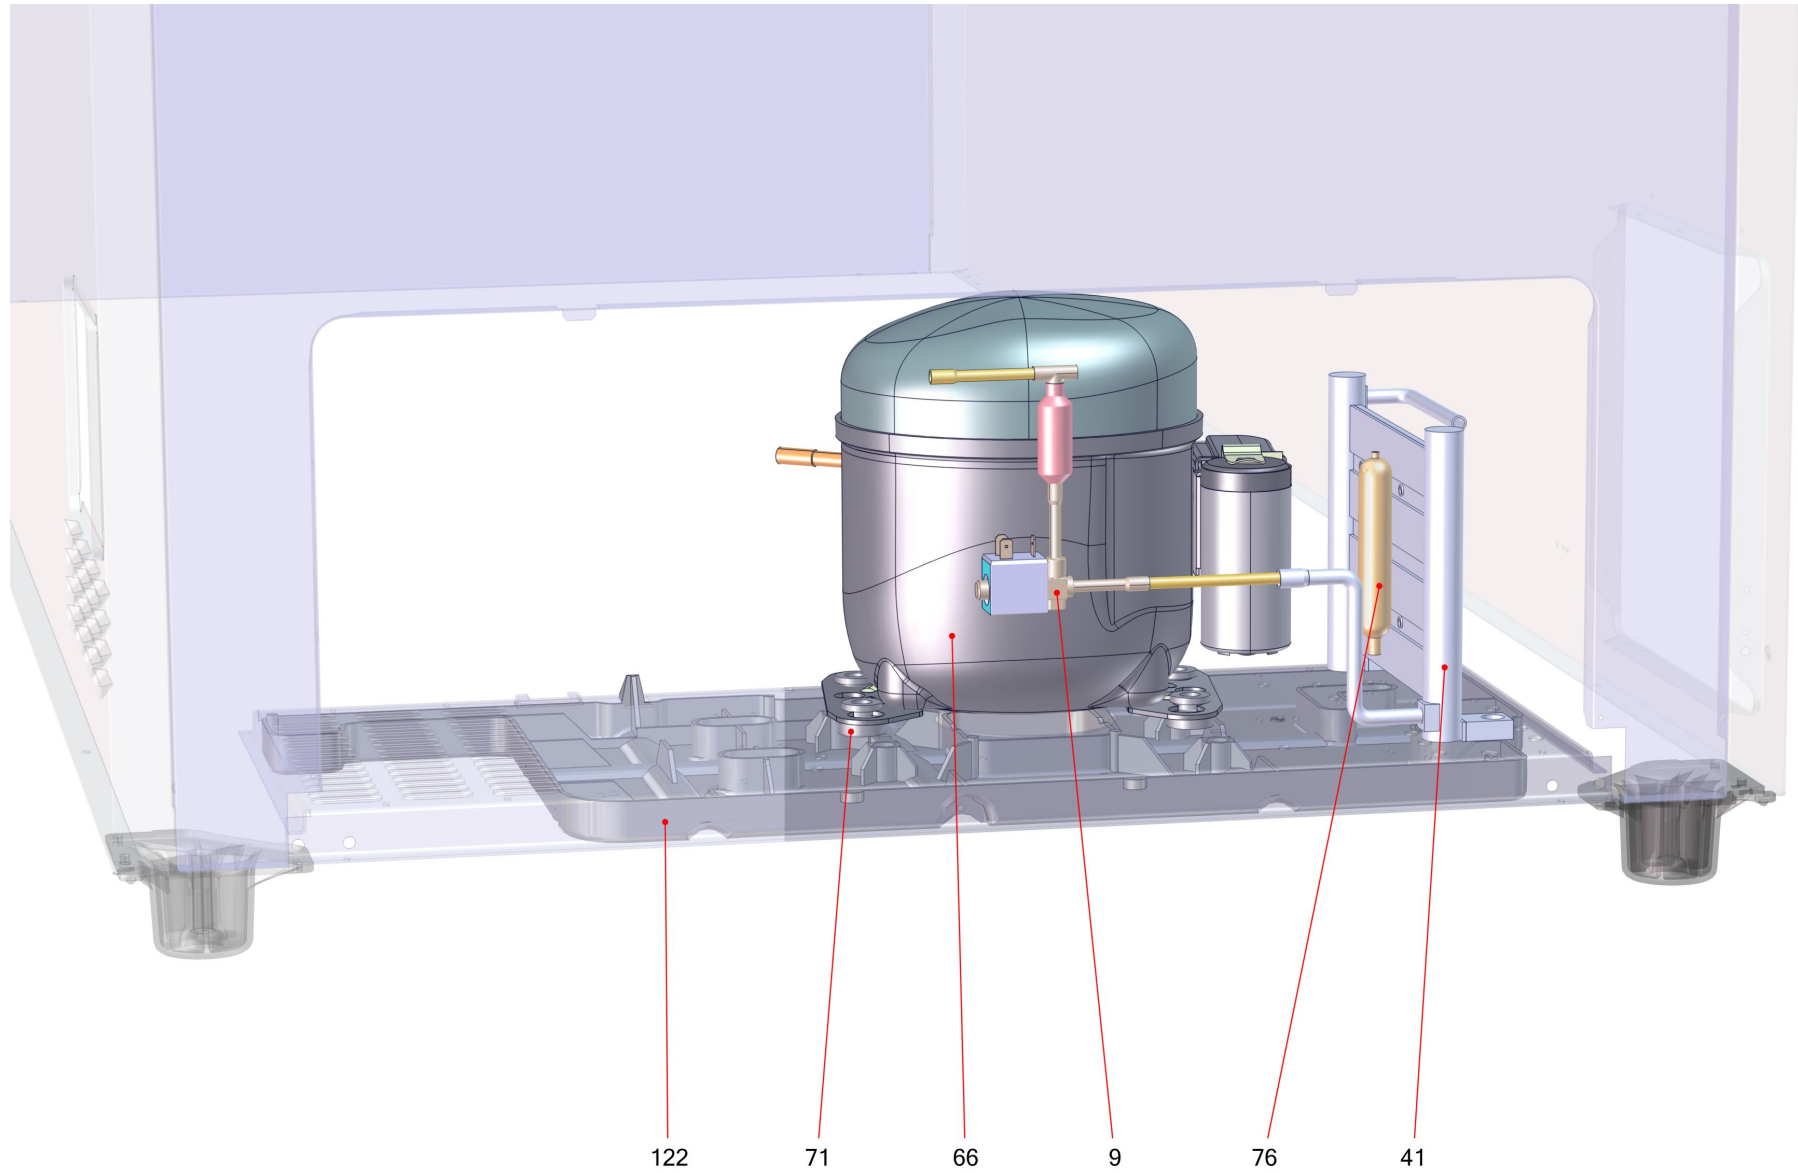

433982

433982

Table of contents

Basic unit MONTREAL (434006)	3
Refrigeration chest cooler (434315)	5
Electrics MONTREAL (433974)	7

Basic unit MONTREAL (434006)

Basic unit MONTREAL (434006)

Item no.	Article no.	Description	Quantity	Unit
3	235456	sliding base 235456	8	ST
11	287200	air grill Jumbo black9005	1	ST
12	214518	air grill back Jumbo PS GP grey7045	1	ST
18	278377	lid siphon evaporation tray	1	ST
18	276715	siphon evaporatorbox	1	ST
54	434216	side glass left Montreal EC	46	ST
55	434215	side glass right Montreal EC	1	ST
56	370416	lid PushBack Montreal EC front grey7045	2	ST
57	370417	lid PushBack Montreal EC back	2	ST
58	434227	front glass Montreal XL EC	1	ST
81	203025	fan blade UL DM200 4VEA009/IMB	1	ST
101	427900	seal set front Montreal	1	ST
101	370418	seal set back Montreal	1	ST
190	427637	air outlet canal set Montreal EC	1	ST
191	433951	blower carrier edged Jumbo 120/60 UL Nam1	1	ST

Refrigeration chest cooler (434315)

Refrigeration chest cooler (434315)

Item no.	Article no.	Description	Quantity	Unit
9	470556	MAGNETVENT KPL. NLV 120 LOKR.RHØ8ZHZ KT	1	ST
41	370786	additional heather Sanhua HX-L125-99-AHT055	1	ST
66	373529	compressor Secop NLV12.6CN 105H6355	1	ST
66	114798	lid with mounting bracked 103N2009	1	ST
71	5039	rubber pad compressor black	1	ST
76	342854	filter dreyer XH9 12,5G Lokring	1	ST
122	276714	evaporator box Jumbo AD	1	ST