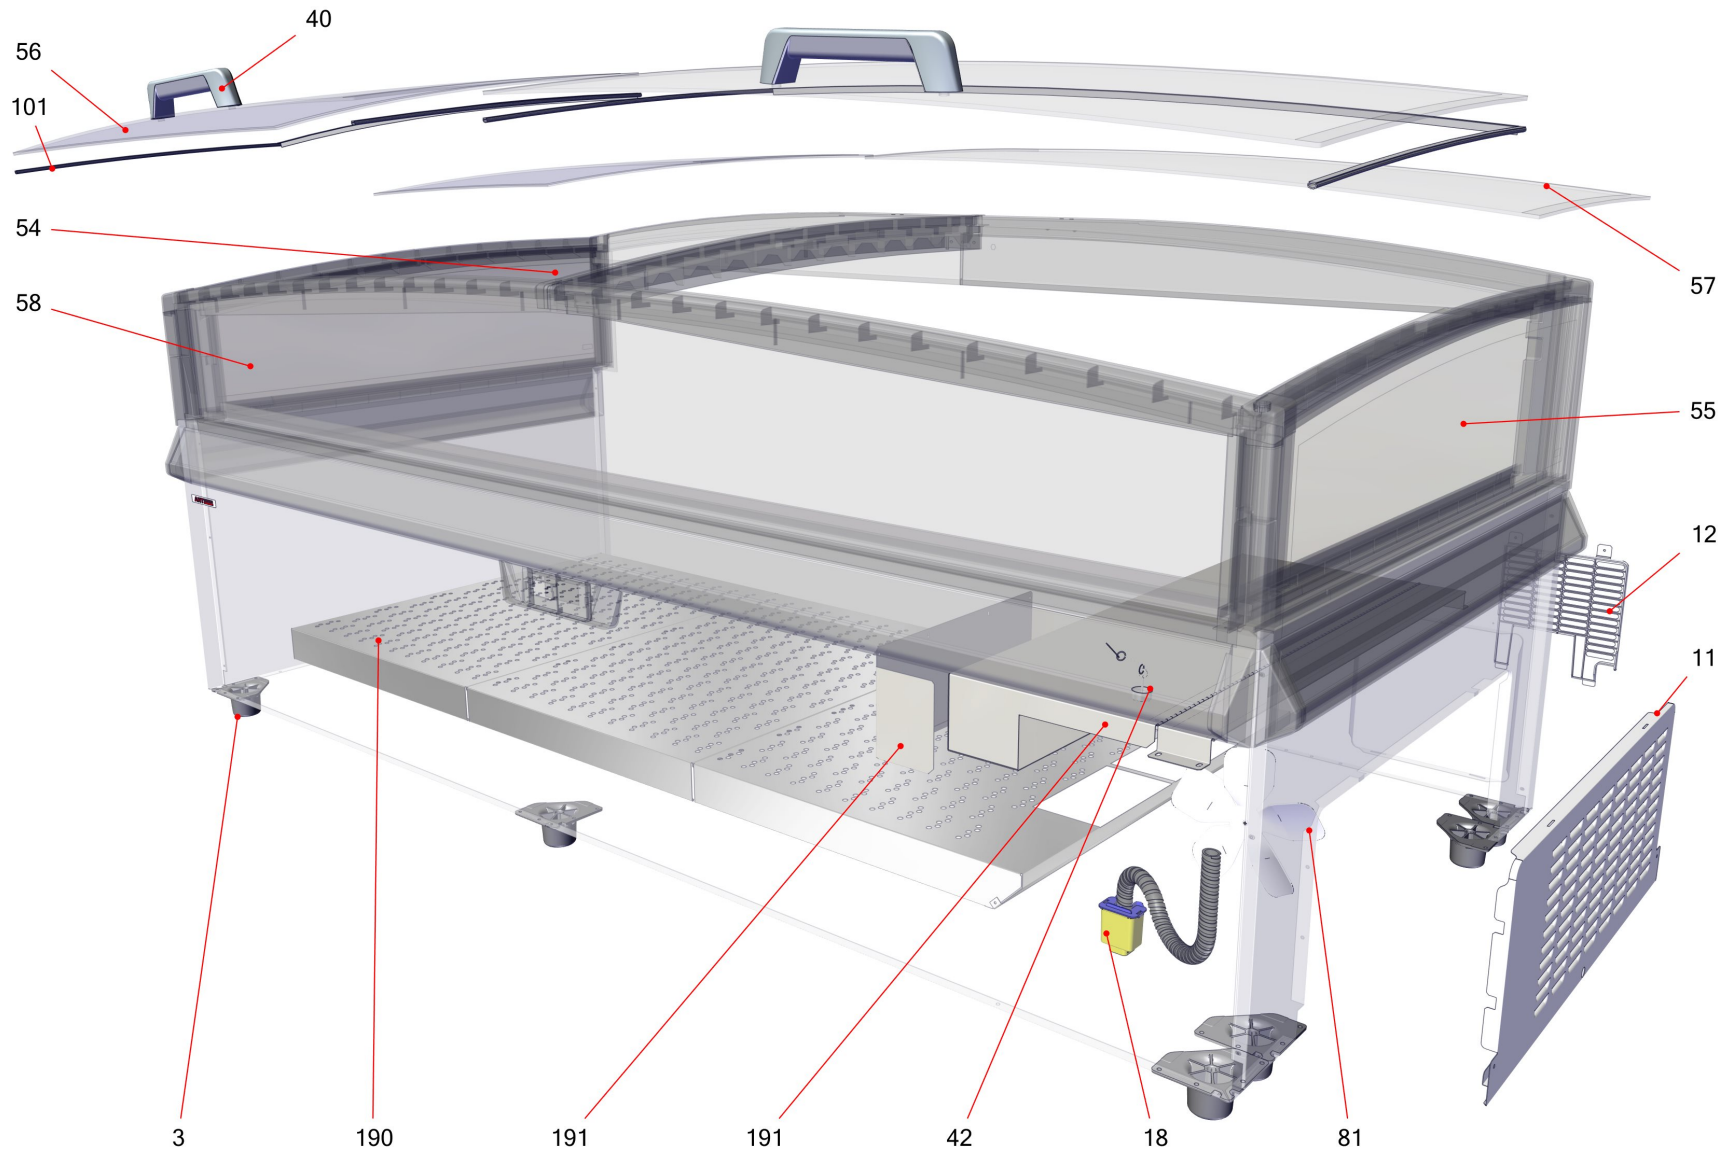

433982

433982

Table of contents

Basic unit MONTREAL (434006)	3
Refrigeration chest cooler (434315)	5
Electrics MONTREAL (433974)	7

Basic unit MONTREAL (434006)

Basic unit MONTREAL (434006)

Item no.	Article no.	Description	Quantity	Unit
3	235456	sliding base 235456	8	ST
11	287200	air grill Jumbo black9005	1	ST
12	214518	air grill back Jumbo PS GP grey7045	1	ST
18	278377	lid siphon evaporation tray	1	ST
18	276715	siphon evaporatorbox	1	ST
54	434216	side glass left Montreal EC	46	ST
55	434215	side glass right Montreal EC	1	ST
56	370416	lid PushBack Montreal EC front grey7045	2	ST
57	370417	lid PushBack Montreal EC back	2	ST
58	434227	front glass Montreal XL EC	1	ST
81	203025	fan blade UL DM200 4VEA009/IMB	1	ST
101	427900	seal set front Montreal	1	ST
101	370418	seal set back Montreal	1	ST
190	427637	air outlet canal set Montreal EC	1	ST
191	433951	blower carrier edged Jumbo 120/60 UL Nam1	1	ST

Refrigeration chest cooler (434315)

Refrigeration chest cooler (434315)

Item no.	Article no.	Description	Quantity	Unit
9	470556	MAGNETVENT KPL. NLV 120 LOKR.RHØ8ZHZ KT	1	ST
41	370786	additional heather Sanhua HX-L125-99-AHT055	1	ST
66	373529	compressor Secop NLV12.6CN 105H6355	1	ST
66	114798	lid with mounting bracked 103N2009	1	ST
71	5039	rubber pad compressor black	1	ST
76	342854	filter dreyer XH9 12,5G Lokring	1	ST
122	276714	evaporator box Jumbo AD	1	ST