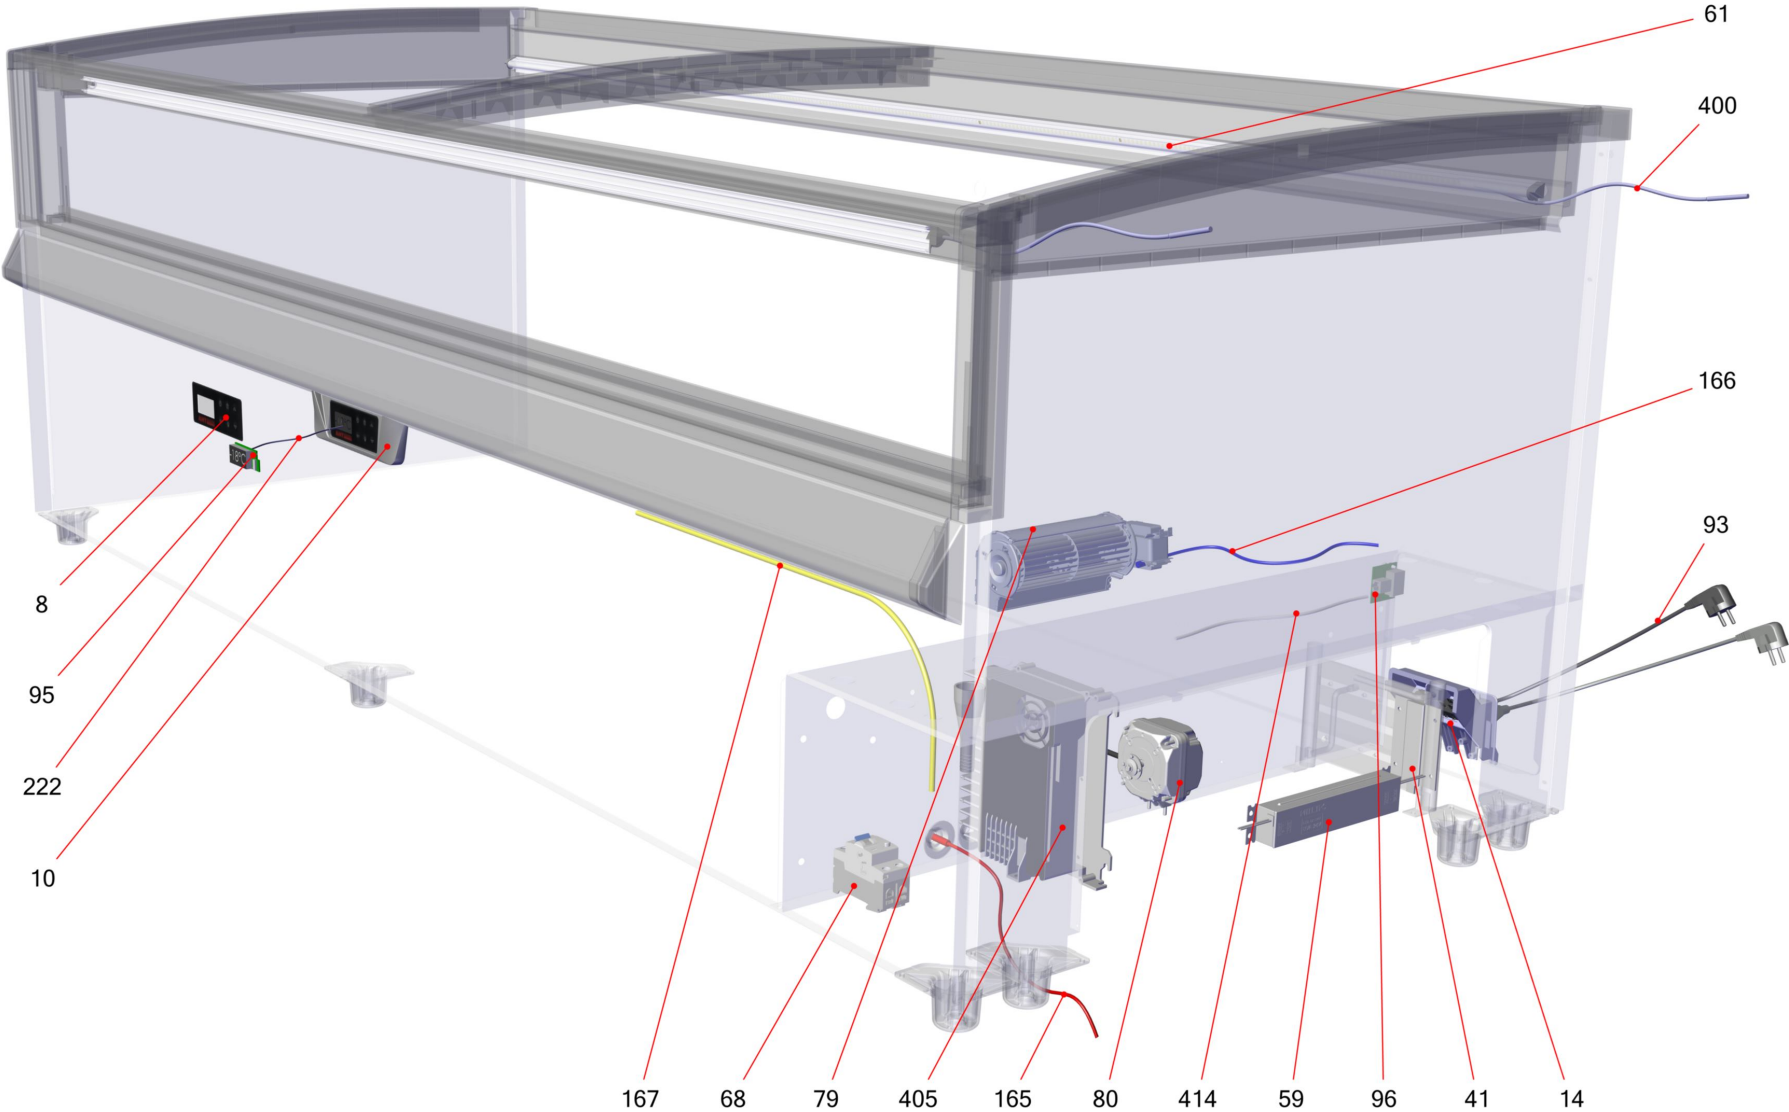

433981

433981

Table of contents

Basic unit MONTREAL (434001)	3
Refrigeration chest cooler (434315)	5
Electrics MONTREAL (433971)	7

Basic unit MONTREAL (434001)

Basic unit MONTREAL (434001)

Item no.	Article no.	Description	Quantity	Unit
3	235456	sliding base 235456	6	ST
11	287200	air grill Jumbo black9005	1	ST
12	214518	air grill back Jumbo PS GP grey7045	1	ST
18	356086	lid + siphon evaporator box	1	ST
42	210595	filter condensation gutter Jumbo stainless	1	ST
56	402786	lid front Montreal Slim 250 PBL grey7045	2	ST
57	402787	lid back Montreal Slim 250 PBL	2	ST
58	434226	front glass Montreal 250	1	ST
81	203025	fan blade UL DM200 4VEA009/IMB	1	ST
101	427900	seal set front Montreal	1	ST
101	370418	seal set back Montreal	1	ST
190	427287	air outlet canal set row Montreal	1	ST
191	433951	blower carrier edged Jumbo 120/60 UL Nam1	1	ST

Refrigeration chest cooler (434315)

Refrigeration chest cooler (434315)

Item no.	Article no.	Description	Quantity	Unit
9	470556	MAGNETVENT KPL. NLV 120 LOKR.RHØ8ZHZ KT	1	ST
41	370786	additional heather Sanhua HX-L125-99-AHT055	1	ST
66	373529	compressor Secop NLV12.6CN 105H6355	1	ST
66	114798	lid with mounting bracked 103N2009	1	ST
71	5039	rubber pad compressor black	1	ST
76	342854	filter dreyer XH9 12,5G Lokring	1	ST
122	276714	evaporator box Jumbo AD	1	ST