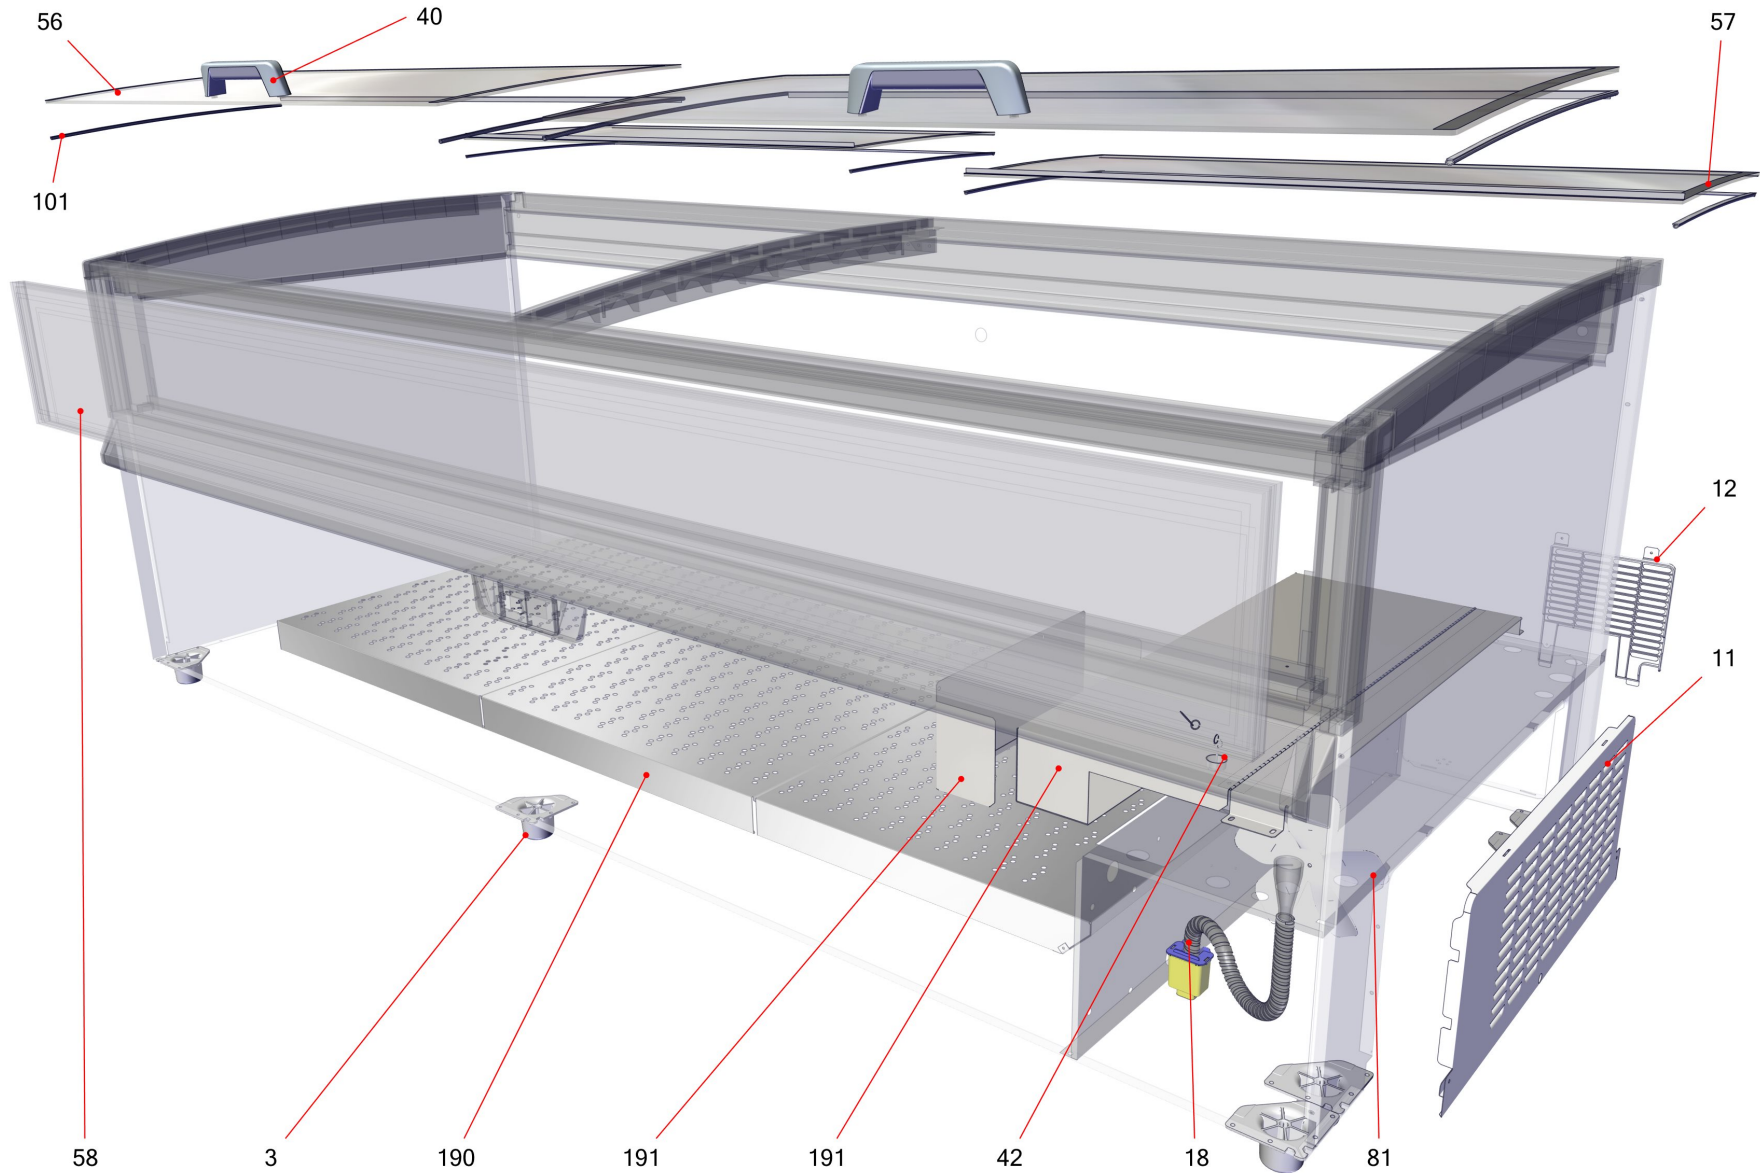

433981

433981

Table of contents

Basic unit MONTREAL (434001)	3
Refrigeration chest cooler (434315)	5
Electrics MONTREAL (433971)	7

Basic unit MONTREAL (434001)

Basic unit MONTREAL (434001)

Item no.	Article no.	Description	Quantity	Unit
3	235456	sliding base 235456	6	ST
11	287200	air grill Jumbo black9005	1	ST
12	214518	air grill back Jumbo PS GP grey7045	1	ST
18	356086	lid + siphon evaporator box	1	ST
42	210595	filter condensation gutter Jumbo stainless	1	ST
56	402786	lid front Montreal Slim 250 PBL grey7045	2	ST
57	402787	lid back Montreal Slim 250 PBL	2	ST
58	434226	front glass Montreal 250	1	ST
81	203025	fan blade UL DM200 4VEA009/IMB	1	ST
101	427900	seal set front Montreal	1	ST
101	370418	seal set back Montreal	1	ST
190	427287	air outlet canal set row Montreal	1	ST
191	433951	blower carrier edged Jumbo 120/60 UL Nam1	1	ST

Refrigeration chest cooler (434315)

Refrigeration chest cooler (434315)

Item no.	Article no.	Description	Quantity	Unit
9	470556	MAGNETVENT KPL. NLV 120 LOKR.RHØ8ZHZ KT	1	ST
41	370786	additional heather Sanhua HX-L125-99-AHT055	1	ST
66	373529	compressor Secop NLV12.6CN 105H6355	1	ST
66	114798	lid with mounting bracked 103N2009	1	ST
71	5039	rubber pad compressor black	1	ST
76	342854	filter dreyer XH9 12,5G Lokring	1	ST
122	276714	evaporator box Jumbo AD	1	ST