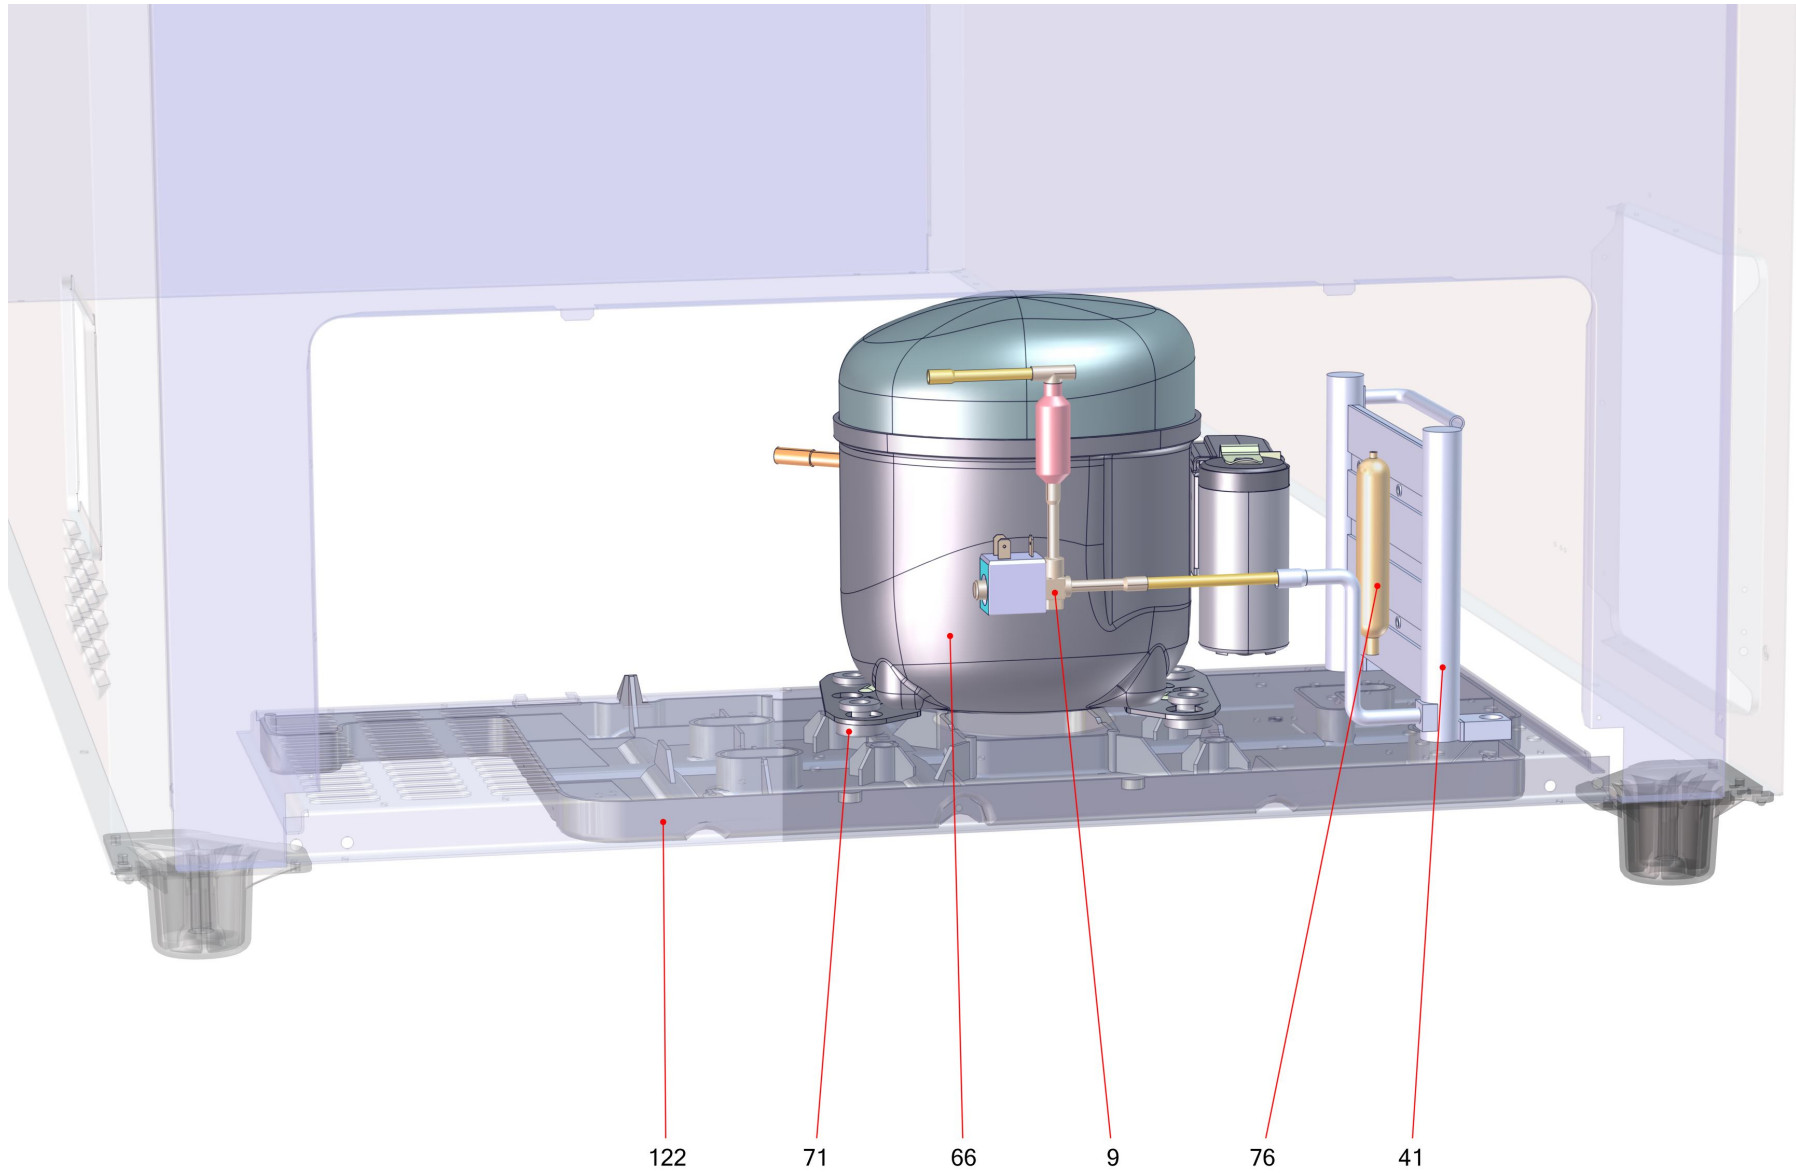

433981

433981

Table of contents

Basic unit MONTREAL (434001)	3
Refrigeration chest cooler (434315)	5
Electrics MONTREAL (433971)	7

Basic unit MONTREAL (434001)

Basic unit MONTREAL (434001)

Item no.	Article no.	Description	Quantity	Unit
3	235456	sliding base 235456	6	ST
11	287200	air grill Jumbo black9005	1	ST
12	214518	air grill back Jumbo PS GP grey7045	1	ST
18	356086	lid + siphon evaporator box	1	ST
42	210595	filter condensation gutter Jumbo stainless	1	ST
56	402786	lid front Montreal Slim 250 PBL grey7045	2	ST
57	402787	lid back Montreal Slim 250 PBL	2	ST
58	434226	front glass Montreal 250	1	ST
81	203025	fan blade UL DM200 4VEA009/IMB	1	ST
101	427900	seal set front Montreal	1	ST
101	370418	seal set back Montreal	1	ST
190	427287	air outlet canal set row Montreal	1	ST
191	433951	blower carrier edged Jumbo 120/60 UL Nam1	1	ST

Refrigeration chest cooler (434315)

Refrigeration chest cooler (434315)

Item no.	Article no.	Description	Quantity	Unit
9	470556	MAGNETVENT KPL. NLV 120 LOKR.RHØ8ZHZ KT	1	ST
41	370786	additional heather Sanhua HX-L125-99-AHT055	1	ST
66	373529	compressor Secop NLV12.6CN 105H6355	1	ST
66	114798	lid with mounting bracked 103N2009	1	ST
71	5039	rubber pad compressor black	1	ST
76	342854	filter dreyer XH9 12,5G Lokring	1	ST
122	276714	evaporator box Jumbo AD	1	ST