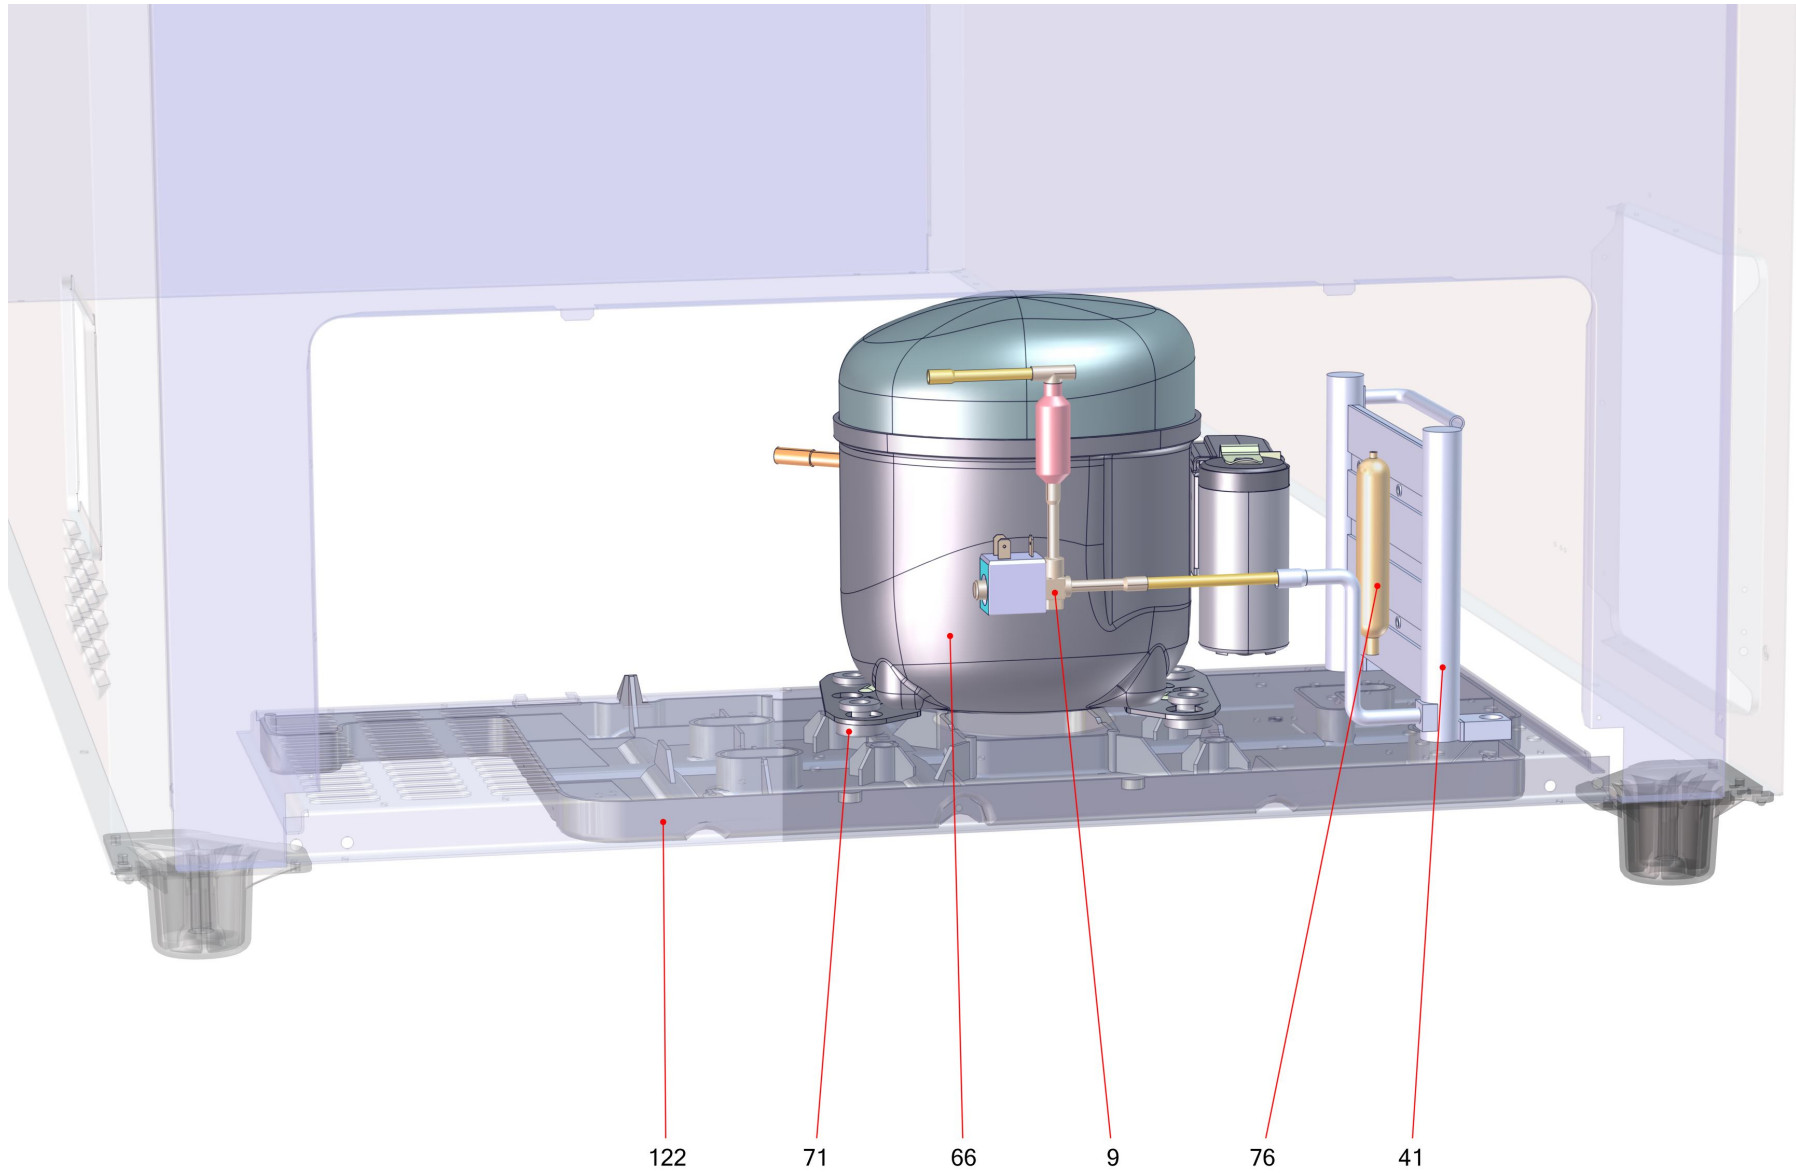

433979

433979

Table of contents

Basic unit MONTREAL (434021)	3
Refrigeration chest cooler (434315)	5
Electrics MONTREAL (433977)	7

Basic unit MONTREAL (434021)

Basic unit MONTREAL (434021)

Item no.	Article no.	Description	Quantity	Unit
3	235456	sliding base 235456	8	ST
11	287200	air grill Jumbo black9005	1	ST
12	214518	air grill back Jumbo PS GP grey7045	1	ST
18	356086	lid + siphon evaporator box	1	ST
42	210595	filter condensation gutter Jumbo stainless	1	ST
56	370436	lid PushBack Montreal250 front grey7045	2	ST
57	370438	lid PushBack Montreal250 back grey7045	2	ST
58	434226	front glass Montreal 250	1	ST
81	203025	fan blade UL DM200 4VEA009/IMB	1	ST
101	427900	seal set front Montreal	1	ST
101	370418	seal set back Montreal	1	ST
190	427287	air outlet canal set row Montreal	1	ST
191	433951	blower carrier edged Jumbo 120/60 UL Nam1	1	ST

Refrigeration chest cooler (434315)

Refrigeration chest cooler (434315)

Item no.	Article no.	Description	Quantity	Unit
9	470556	MAGNETVENT KPL. NLV 120 LOKR.RHØ8ZHZ KT	1	ST
41	370786	additional heather Sanhua HX-L125-99-AHT055	1	ST
66	373529	compressor Secop NLV12.6CN 105H6355	1	ST
66	114798	lid with mounting bracked 103N2009	1	ST
71	5039	rubber pad compressor black	1	ST
76	342854	filter dreyer XH9 12,5G Lokring	1	ST
122	276714	evaporator box Jumbo AD	1	ST