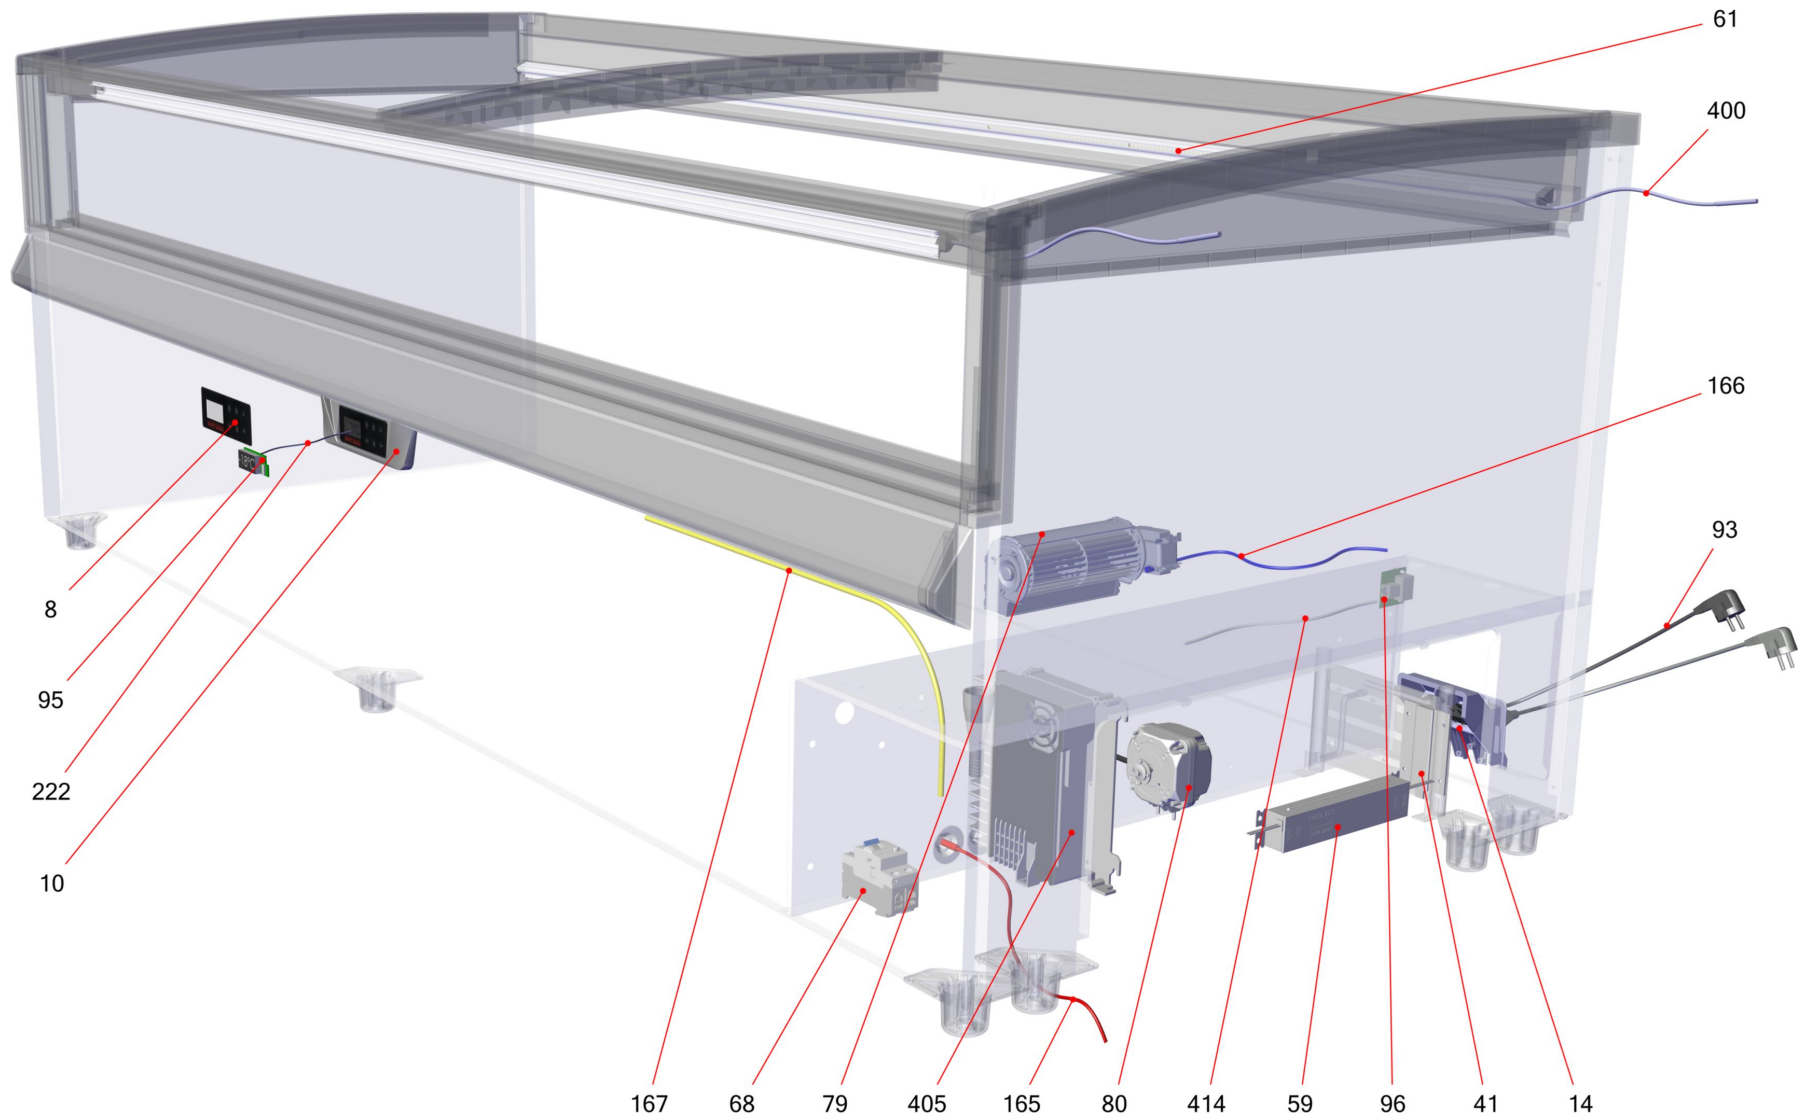

433979

433979

Table of contents

Basic unit MONTREAL (434021)	3
Refrigeration chest cooler (434315)	5
Electrics MONTREAL (433977)	7

Basic unit MONTREAL (434021)

Basic unit MONTREAL (434021)

Item no.	Article no.	Description	Quantity	Unit
3	235456	sliding base 235456	8	ST
11	287200	air grill Jumbo black9005	1	ST
12	214518	air grill back Jumbo PS GP grey7045	1	ST
18	356086	lid + siphon evaporator box	1	ST
42	210595	filter condensation gutter Jumbo stainless	1	ST
56	370436	lid PushBack Montreal250 front grey7045	2	ST
57	370438	lid PushBack Montreal250 back grey7045	2	ST
58	434226	front glass Montreal 250	1	ST
81	203025	fan blade UL DM200 4VEA009/IMB	1	ST
101	427900	seal set front Montreal	1	ST
101	370418	seal set back Montreal	1	ST
190	427287	air outlet canal set row Montreal	1	ST
191	433951	blower carrier edged Jumbo 120/60 UL Nam1	1	ST

Refrigeration chest cooler (434315)

Refrigeration chest cooler (434315)

Item no.	Article no.	Description	Quantity	Unit
9	470556	MAGNETVENT KPL. NLV 120 LOKR.RHØ8ZHZ KT	1	ST
41	370786	additional heather Sanhua HX-L125-99-AHT055	1	ST
66	373529	compressor Secop NLV12.6CN 105H6355	1	ST
66	114798	lid with mounting bracked 103N2009	1	ST
71	5039	rubber pad compressor black	1	ST
76	342854	filter dreyer XH9 12,5G Lokring	1	ST
122	276714	evaporator box Jumbo AD	1	ST