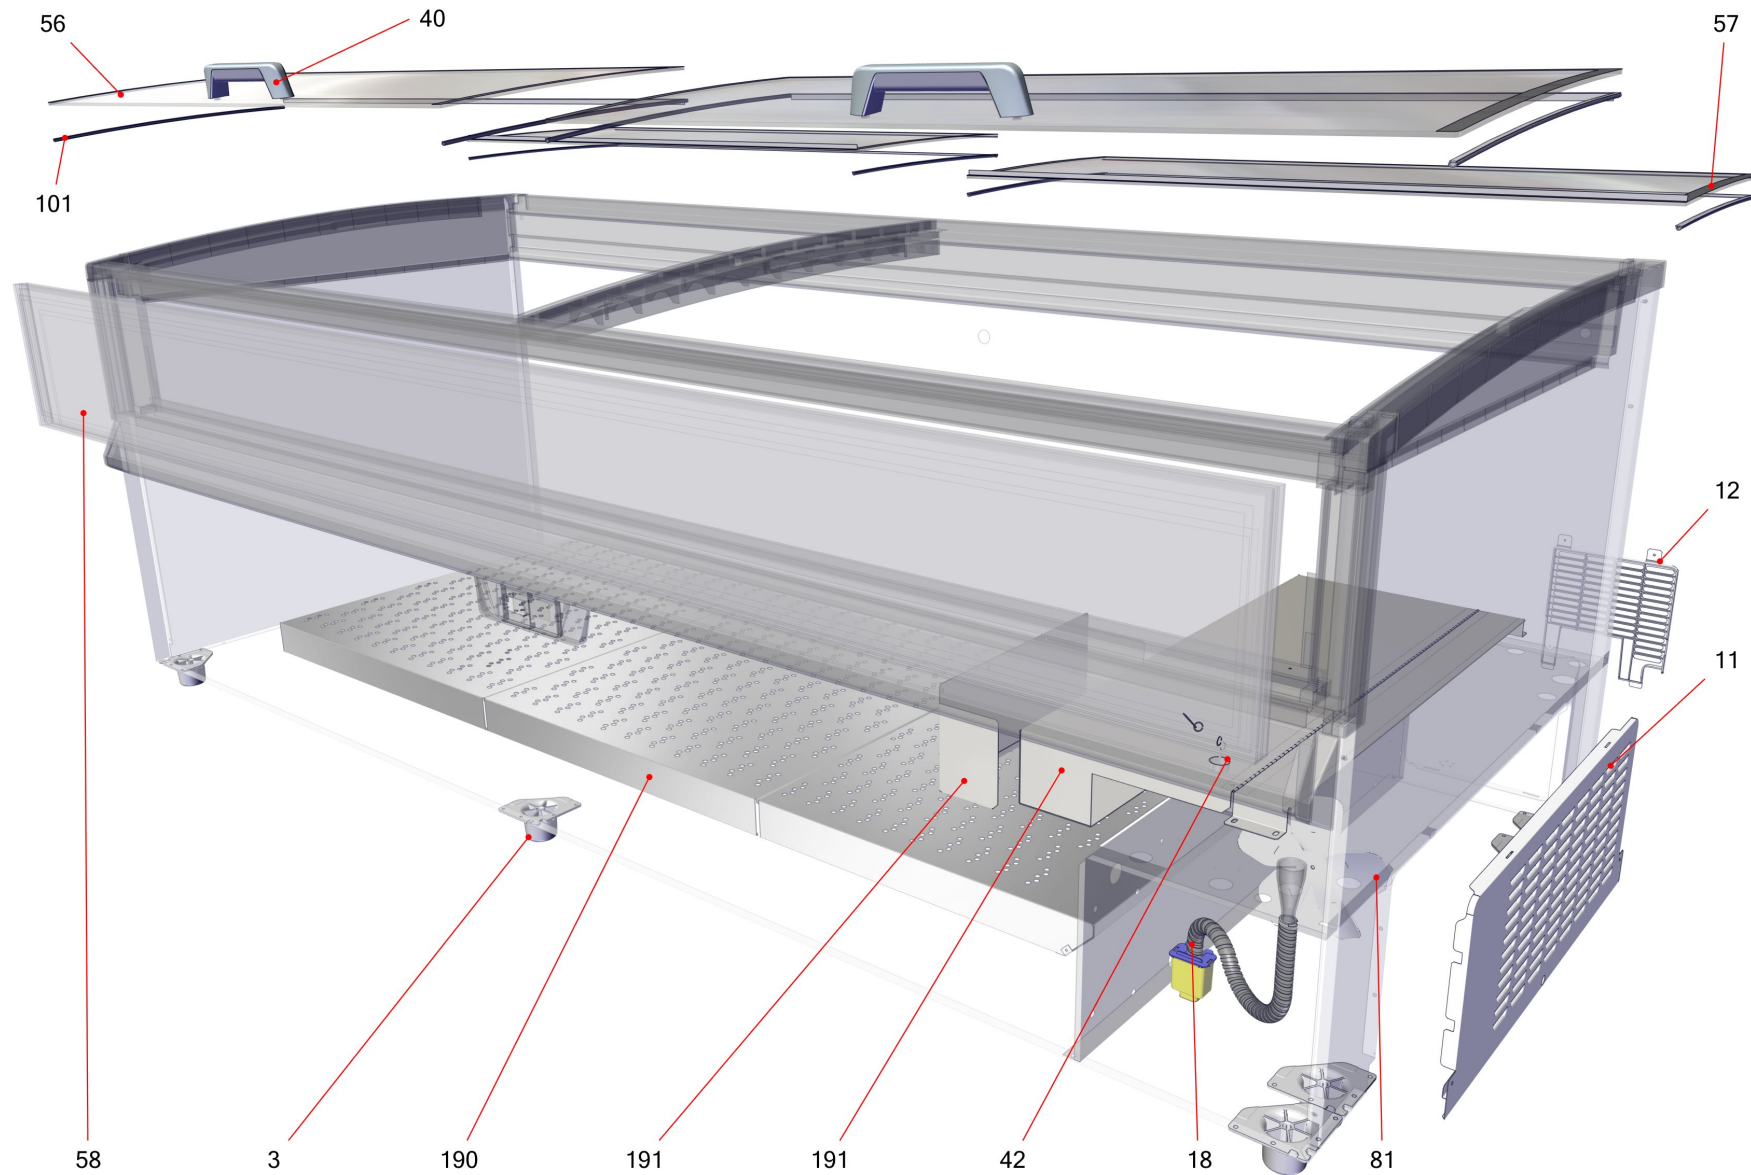

433979

433979

Table of contents

Basic unit MONTREAL (434021)	3
Refrigeration chest cooler (434315)	5
Electrics MONTREAL (433977)	7

Basic unit MONTREAL (434021)

Basic unit MONTREAL (434021)

Item no.	Article no.	Description	Quantity	Unit
3	235456	sliding base 235456	8	ST
11	287200	air grill Jumbo black9005	1	ST
12	214518	air grill back Jumbo PS GP grey7045	1	ST
18	356086	lid + siphon evaporator box	1	ST
42	210595	filter condensation gutter Jumbo stainless	1	ST
56	370436	lid PushBack Montreal250 front grey7045	2	ST
57	370438	lid PushBack Montreal250 back grey7045	2	ST
58	434226	front glass Montreal 250	1	ST
81	203025	fan blade UL DM200 4VEA009/IMB	1	ST
101	427900	seal set front Montreal	1	ST
101	370418	seal set back Montreal	1	ST
190	427287	air outlet canal set row Montreal	1	ST
191	433951	blower carrier edged Jumbo 120/60 UL Nam1	1	ST

Refrigeration chest cooler (434315)

Refrigeration chest cooler (434315)

Item no.	Article no.	Description	Quantity	Unit
9	470556	MAGNETVENT KPL. NLV 120 LOKR.RHØ8ZHZ KT	1	ST
41	370786	additional heather Sanhua HX-L125-99-AHT055	1	ST
66	373529	compressor Secop NLV12.6CN 105H6355	1	ST
66	114798	lid with mounting bracked 103N2009	1	ST
71	5039	rubber pad compressor black	1	ST
76	342854	filter dreyer XH9 12,5G Lokring	1	ST
122	276714	evaporator box Jumbo AD	1	ST