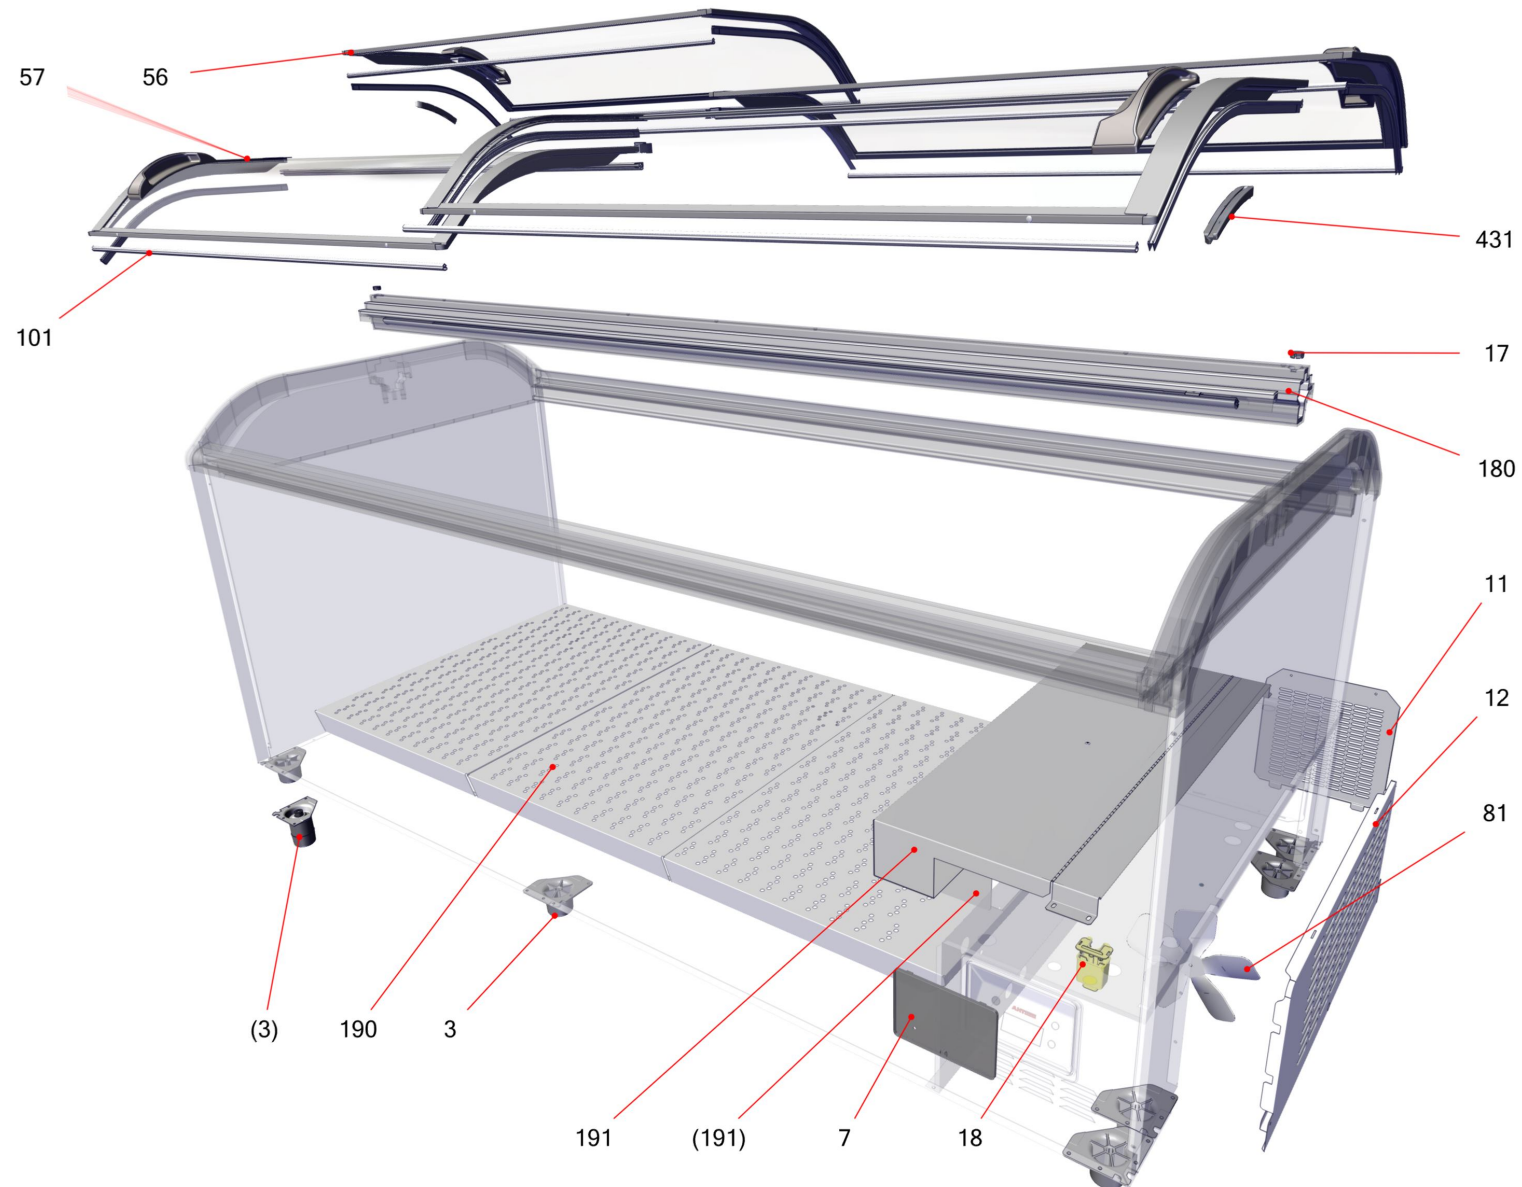

405259

405259

Table of contents

Basic unit MANHATTAN (405273)	3
Refrigeration chest cooler (356077)	5
Electrics MANHATTAN (405274)	7

Basic unit MANHATTAN (405273)

Basic unit MANHATTAN (405273)

Item no.	Article no.	Description	Quantity	Unit
3	373228	extension feet VFU 35+gliding piece 36,5mm	8	ST
7	229877	cover controll unit front	1	ST
11	287200	air grill Jumbo black9005	1	ST
12	301424	air grill back Manhattan black9005	1	ST
17	235911	plug Paris185 ABS grey7045	2	ST
56	211595	lid upper Manhattan210XL grey	1	ST
57	211596	lid lower Manhattan210XL grey	1	ST
81	442362	VENTILATORFL. DM200,CCW,A KUSTO TRAN SP	1	ST
101	361773	seal set supermarket	1	ST
180	405271	tie bar Manhattan 210 Nam	1	ST
190	427287	air outlet canal set row Montreal	1	ST
191	370913	blower carrier Jumbo VS 115/60 UL NAM	1	ST
431	467244	buffer upper lid Athen Eco EF	1	ST

Refrigeration chest cooler (356077)

Refrigeration chest cooler (356077)

Item no.	Article no.	Description	Quantity	Unit
9	282686	magnet valve 14VA R04 5C-E21 120V60Hz	1	ST
66	359065	compressor Secop SLV15CNK 104H8578 115V	1	ST
66	114798	lid with mounting bracked 103N2009	1	ST
71	5039	rubber pad compressor black	1	ST
76	342854	filter dreyer XH9 12,5G Lokring	1	ST
122	276714	evaporator box Jumbo AD	1	ST