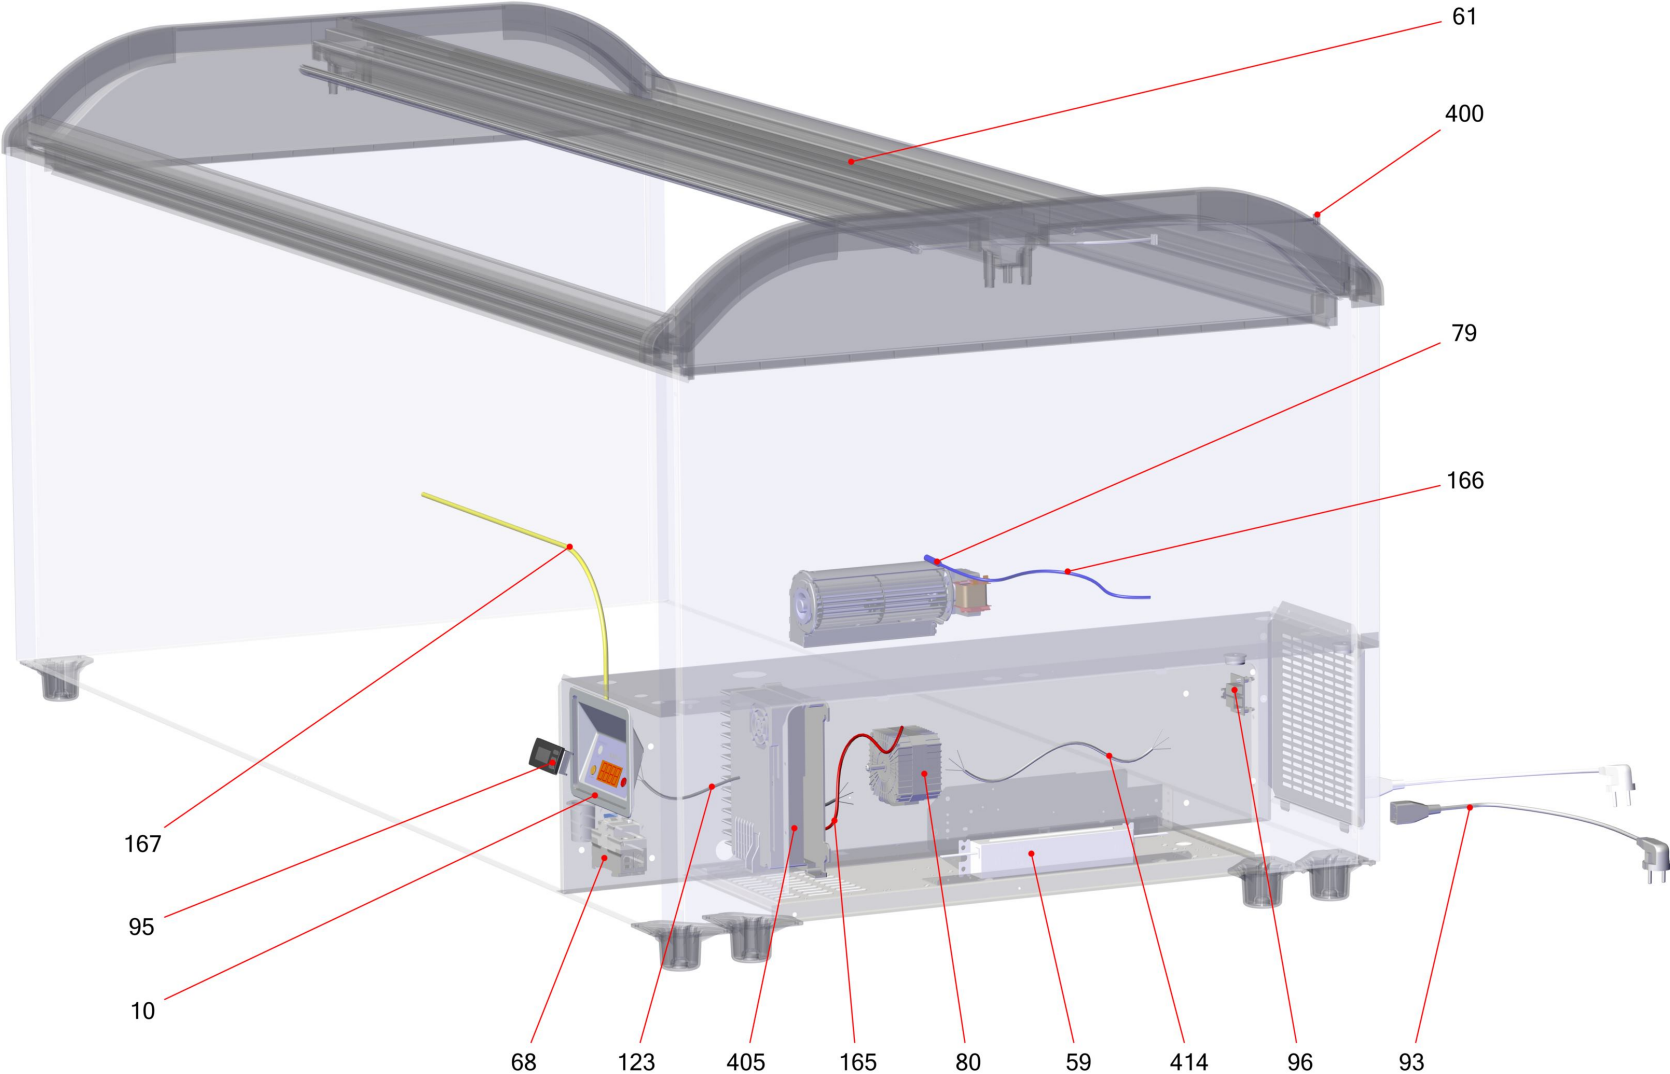

Electrics MANHATTAN (405274)

Electrics MANHATTAN (405274)

Item no.	Article no.	Description	Quantity	Unit
10	365520	control unit Secop GP grey7045	1	ST
59	440312	LED driver Delta 60W 24V 50-60HZ	1	ST
61	405272	LED-set CW Manhattan 210 satined grey7045	1	ST
68	434130	FI-switch ABB GFCI 110V	1	ST
79	228908	fan cross current QLZ06/1800 120V/60HZ 12W	1	ST
80	442390	LÜFTER WEL. ECR2-0371 100-240V 50-60H SP	1	ST
93	337151	connection cable USA SJT3x14AWG UL	1	ST
95	266479	control panel Secop SLV105N9510 TYP CRA162	1	ST
96	203705	bus board Secop GP	1	ST
123	267095	cable connector control panel SLV 105N9509	1	ST
165	335725	sensor floor T1 GP UL NAM red	1	ST
166	419637	sensor air T2 GP blue 2times Roll+Verg	1	ST
167	419636	sensor limit T4 GP yellow 2x Roll+Verg.	1	ST
400	380318	LED-cable set Montreal210/250	1	ST
405	424048	controller GP 240V 50/60 4627 V1.14 V2	1	ST
414	400729	bus line intern Cat5 1,2m	1	ST