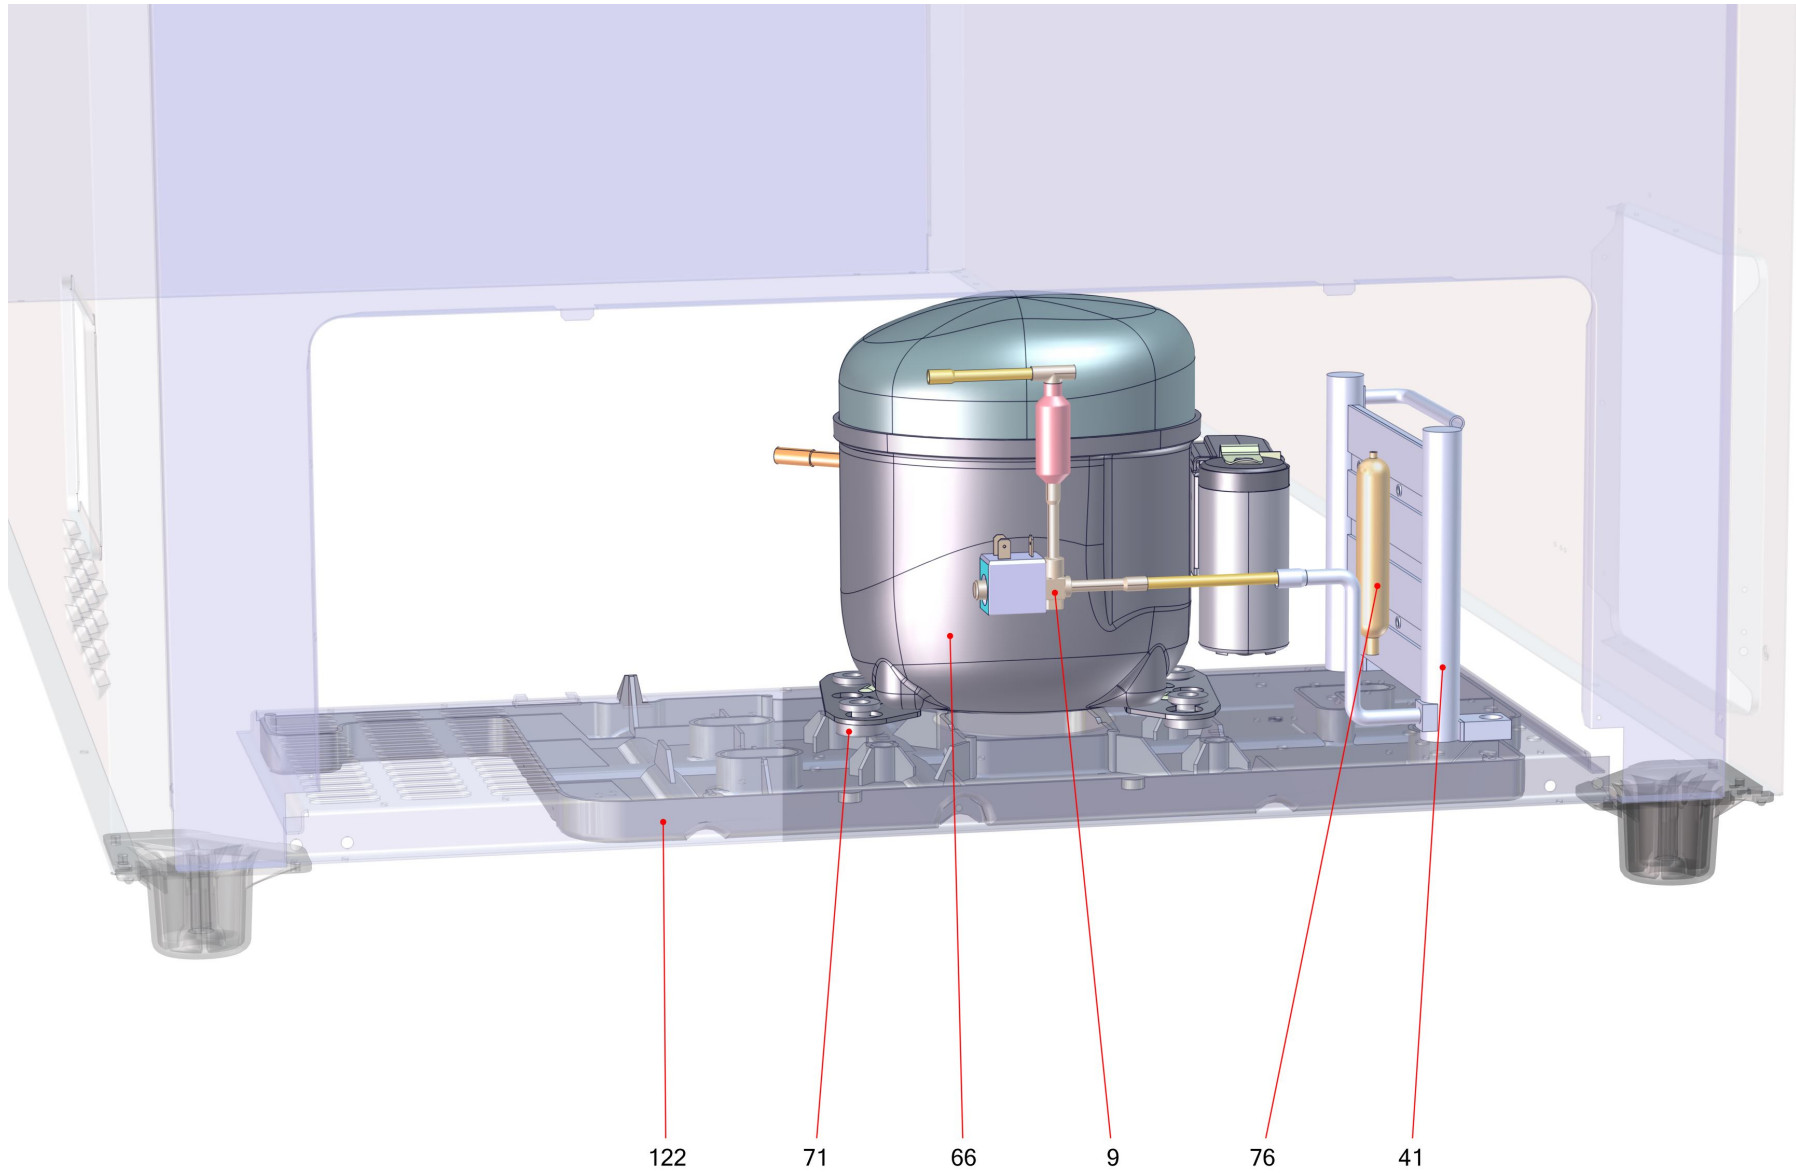

Refrigeration chest cooler (356077)

Refrigeration chest cooler (356077)

Item no.	Article no.	Description	Quantity	Unit
9	282686	magnet valve 14VA R04 5C-E21 120V60Hz	1	ST
66	359065	compressor Secop SLV15CNK 104H8578 115V	1	ST
66	114798	lid with mounting bracked 103N2009	1	ST
71	5039	rubber pad compressor black	1	ST
76	342854	filter dreyer XH9 12,5G Lokring	1	ST
122	276714	evaporator box Jumbo AD	1	ST