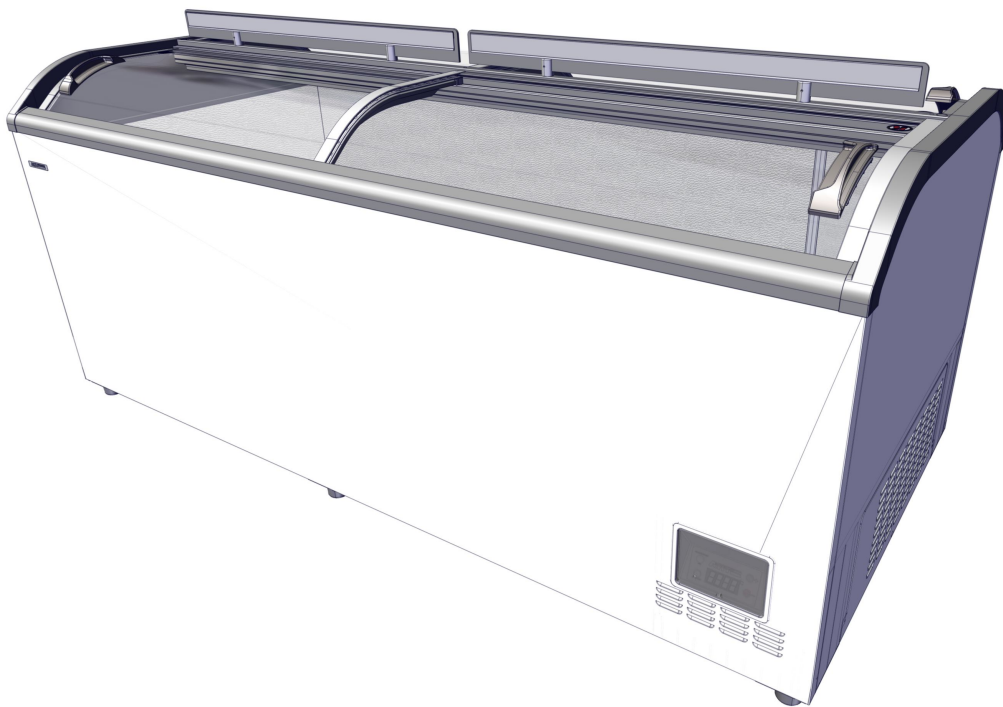

405259

405259

Table of contents

Basic unit MANHATTAN (405273)	3
Refrigeration chest cooler (356077)	5
Electrics MANHATTAN (405274)	7

Basic unit MANHATTAN (405273)

Basic unit MANHATTAN (405273)

Item no.	Article no.	Description	Quantity	Unit
3	373228	extension feet VFU 35+gliding piece 36,5mm	8	ST
7	229877	cover controll unit front	1	ST
11	287200	air grill Jumbo black9005	1	ST
12	301424	air grill back Manhattan black9005	1	ST
17	235911	plug Paris185 ABS grey7045	2	ST
56	211595	lid upper Manhattan210XL grey	1	ST
57	211596	lid lower Manhattan210XL grey	1	ST
81	442362	VENTILATORFL. DM200,CCW,A KUSTO TRAN SP	1	ST
101	361773	seal set supermarket	1	ST
180	405271	tie bar Manhattan 210 Nam	1	ST
190	427287	air outlet canal set row Montreal	1	ST
191	370913	blower carrier Jumbo VS 115/60 UL NAM	1	ST
431	467244	buffer upper lid Athen Eco EF	1	ST

Refrigeration chest cooler (356077)

Refrigeration chest cooler (356077)

Item no.	Article no.	Description	Quantity	Unit
9	282686	magnet valve 14VA R04 5C-E21 120V60Hz	1	ST
66	359065	compressor Secop SLV15CNK 104H8578 115V	1	ST
66	114798	lid with mounting bracked 103N2009	1	ST
71	5039	rubber pad compressor black	1	ST
76	342854	filter dreyer XH9 12,5G Lokring	1	ST
122	276714	evaporator box Jumbo AD	1	ST