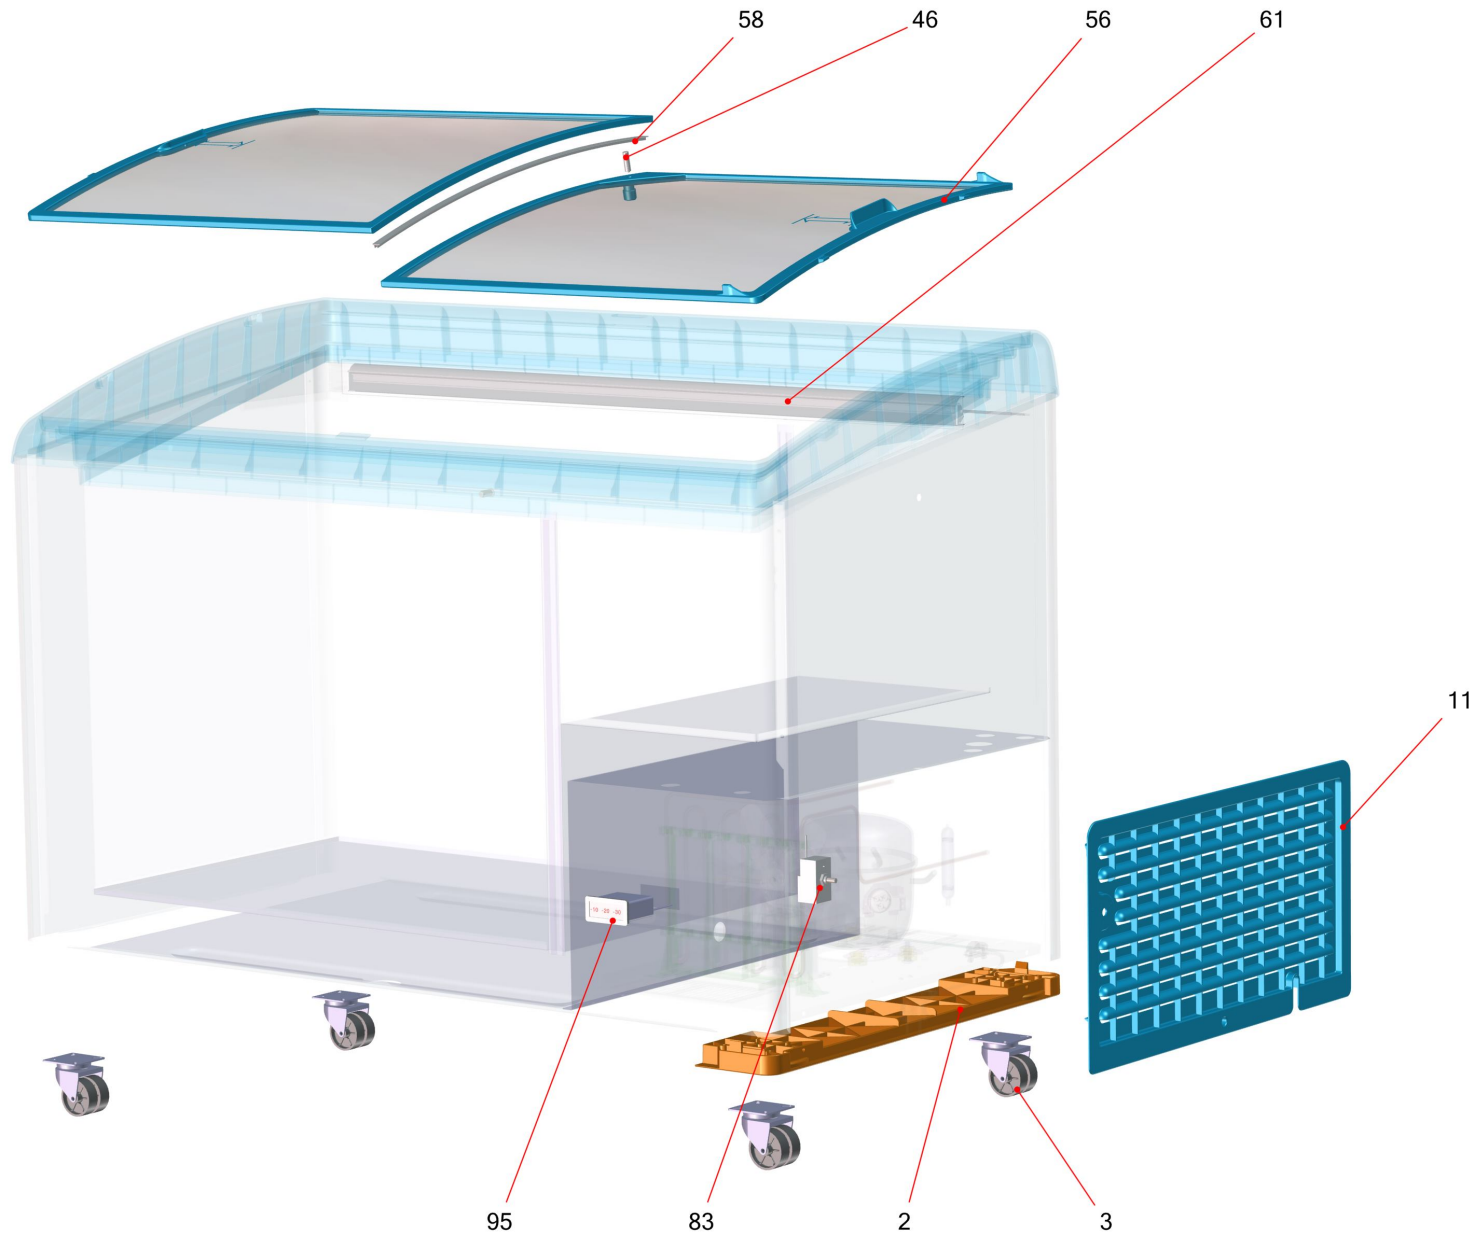

396678

396678

Table of contents

Basic unit RIO (405092)	3
Refrigeration RIO (391178)	5

Basic unit RIO (405092)

Basic unit RIO (405092)

Item no.	Article no.	Description	Quantity	Unit
2	230620	base right Rio ABS white9003	1	ST
3	361623	set single castor unbraked+braked NSF x2	1	ST
11	230603	air grill Rio white9003	1	ST
46	304678	lid lock for icecream	1	ST
56	210599	lid set RioS175 grey7045 curved	1	ST
58	468561	BÜRSTENDICHTUNG SELBSTKL. 570+-1	1	ST
61	335925	LED tube LTG satined Rio 175 12-6 6500K G2	1	ST
83	276563	thermostat K50B-Q4011-000	1	ST
95	267904	thermometer uncalibrated Fahrenheit	1	ST

Refrigeration RIO (391178)

Refrigeration RIO (391178)

Item no.	Article no.	Description	Quantity	Unit
	470750	LED TREIBER KPL. PHILIPS 20W KD	1	ST
66	415367	Compressor NUY80NRA 115/60 R-290	1	ST
71	5039	rubber pad compressor black	1	ST
74	311657	additional condenser Rio CU-pipe	1	ST
76	342854	filter dreyer XH9 12,5G Lokring	1	ST
80	402913	fan ECR2-371 Wellington + cable GP	1	ST
81	442362	VENTILATORFL. DM200,CCW,A KUSTO TRAN SP	1	ST
93	441200	POWERCORD UL	1	ST
400	210142	cable LED Strips 1100mm	1	ST