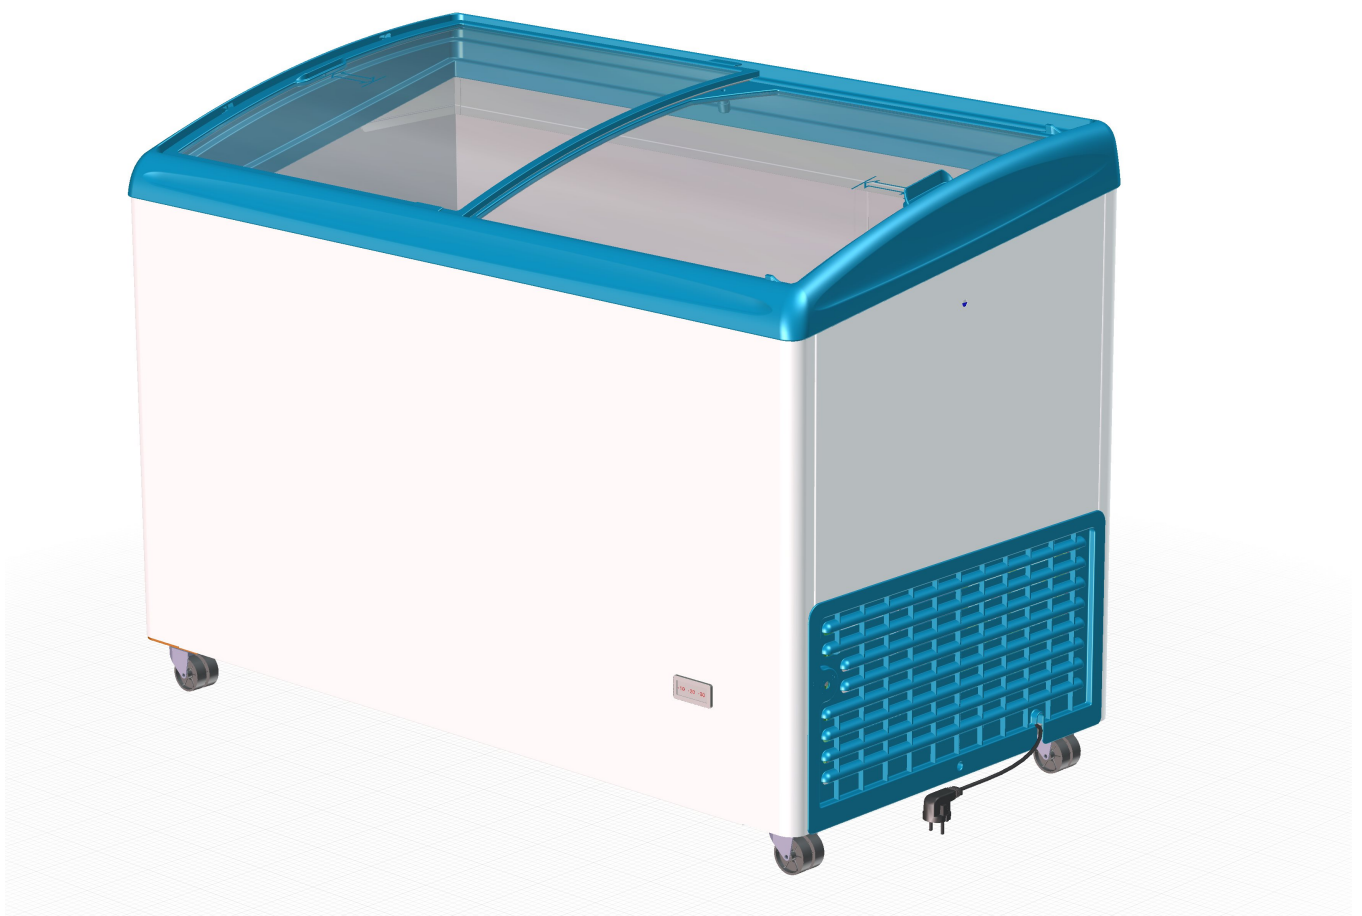

396678

396678

Table of contents

Basic unit RIO (405092)	3
Refrigeration RIO (391178)	5

Basic unit RIO (405092)

Basic unit RIO (405092)

Item no.	Article no.	Description	Quantity	Unit
2	230620	base right Rio ABS white9003	1	ST
3	361623	set single castor unbraked+braked NSF x2	1	ST
11	230603	air grill Rio white9003	1	ST
46	304678	lid lock for icecream	1	ST
56	210599	lid set RioS175 grey7045 curved	1	ST
58	468561	BÜRSTENDICHTUNG SELBSTKL. 570+-1	1	ST
61	335925	LED tube LTG satined Rio 175 12-6 6500K G2	1	ST
83	276563	thermostat K50B-Q4011-000	1	ST
95	267904	thermometer uncalibrated Fahrenheit	1	ST

Refrigeration RIO (391178)

Refrigeration RIO (391178)

Item no.	Article no.	Description	Quantity	Unit
	470750	LED TREIBER KPL. PHILIPS 20W KD	1	ST
66	415367	Compressor NUY80NRA 115/60 R-290	1	ST
71	5039	rubber pad compressor black	1	ST
74	311657	additional condenser Rio CU-pipe	1	ST
76	342854	filter dreyer XH9 12,5G Lokring	1	ST
80	402913	fan ECR2-371 Wellington + cable GP	1	ST
81	442362	VENTILATORFL. DM200,CCW,A KUSTO TRAN SP	1	ST
93	441200	POWERCORD UL	1	ST
400	210142	cable LED Strips 1100mm	1	ST