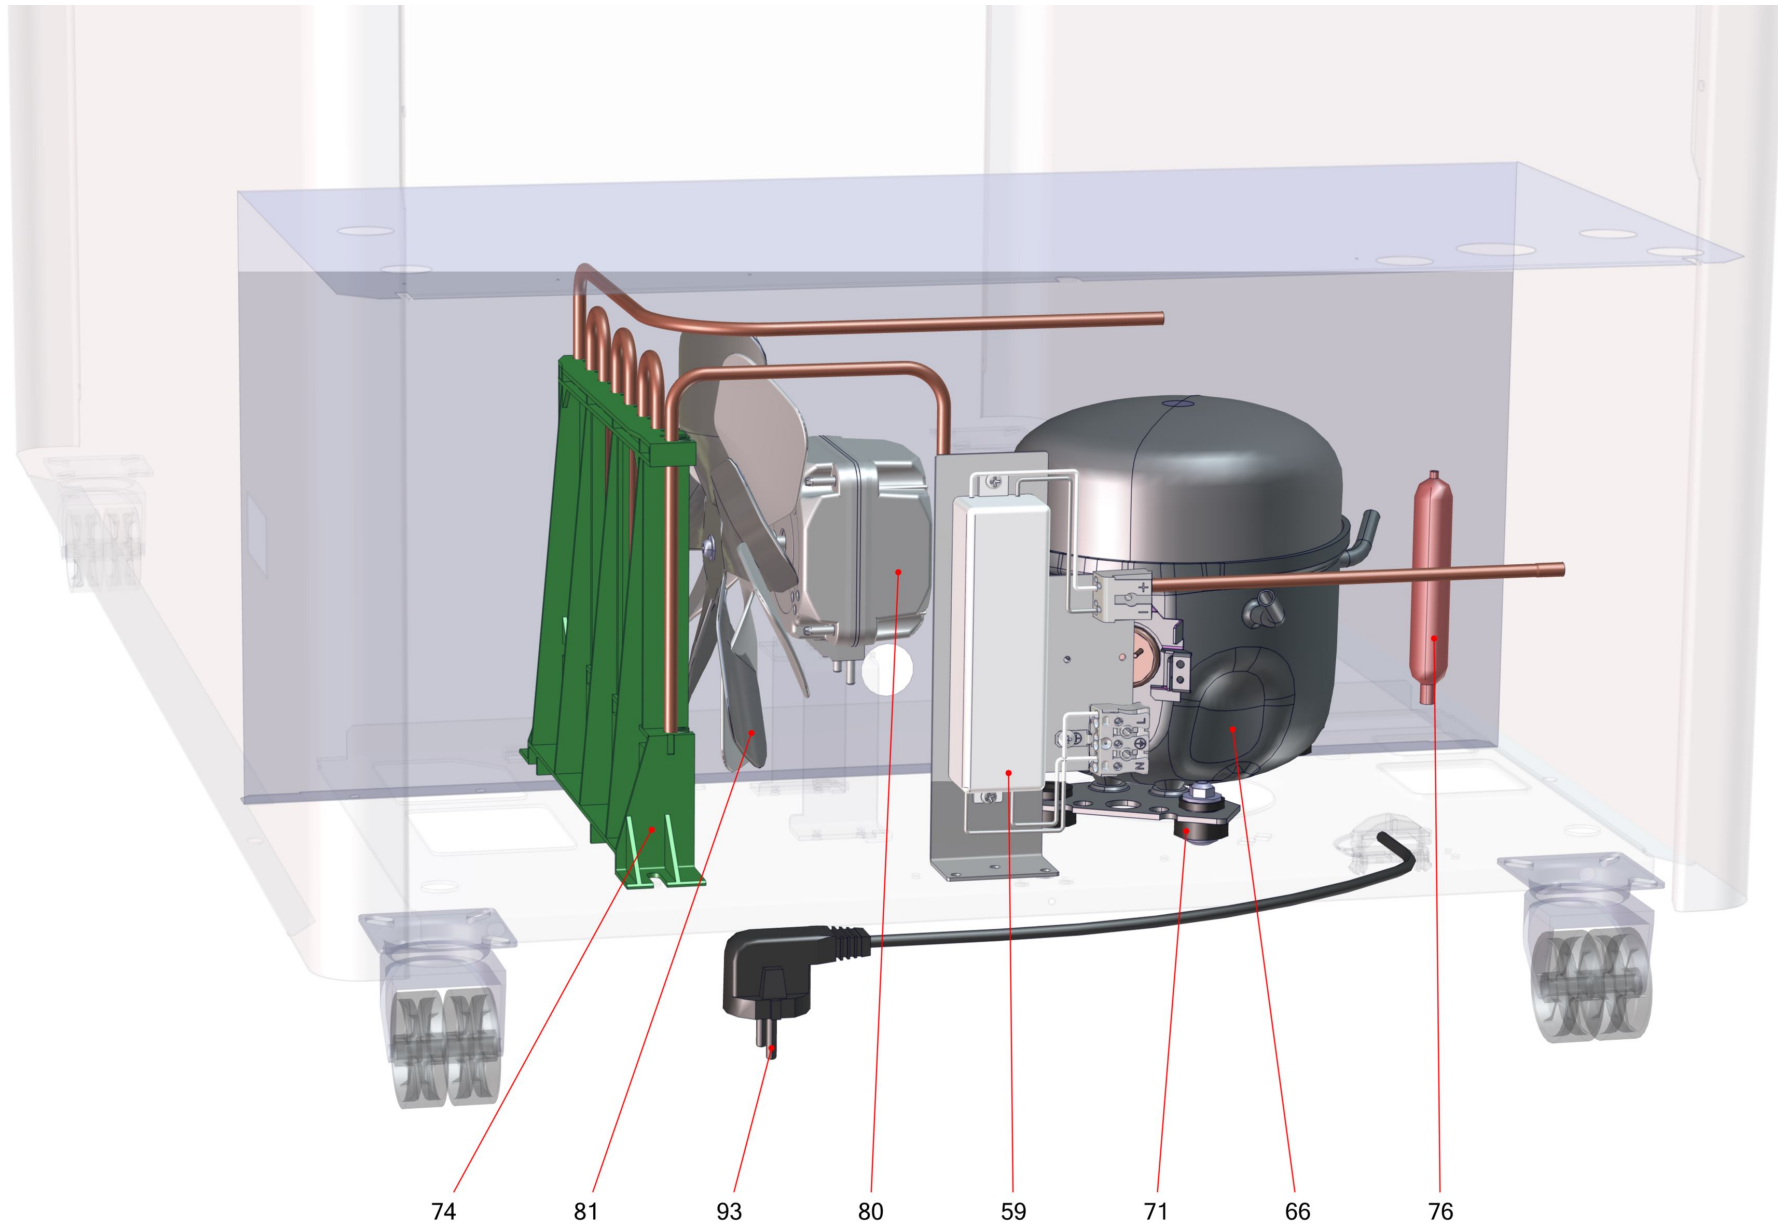

396678

396678

Table of contents

Basic unit RIO (405092)	3
Refrigeration RIO (391178)	5

Basic unit RIO (405092)

Basic unit RIO (405092)

Item no.	Article no.	Description	Quantity	Unit
2	230620	base right Rio ABS white9003	1	ST
3	361623	set single castor unbraked+braked NSF x2	1	ST
11	230603	air grill Rio white9003	1	ST
46	304678	lid lock for icecream	1	ST
56	210599	lid set RioS175 grey7045 curved	1	ST
58	468561	BÜRSTENDICHTUNG SELBSTKL. 570+-1	1	ST
61	335925	LED tube LTG satined Rio 175 12-6 6500K G2	1	ST
83	276563	thermostat K50B-Q4011-000	1	ST
95	267904	thermometer uncalibrated Fahrenheit	1	ST

Refrigeration RIO (391178)

Refrigeration RIO (391178)

Item no.	Article no.	Description	Quantity	Unit
	470750	LED TREIBER KPL. PHILIPS 20W KD	1	ST
66	415367	Compressor NUY80NRA 115/60 R-290	1	ST
71	5039	rubber pad compressor black	1	ST
74	311657	additional condenser Rio CU-pipe	1	ST
76	342854	filter dreyer XH9 12,5G Lokring	1	ST
80	402913	fan ECR2-371 Wellington + cable GP	1	ST
81	442362	VENTILATORFL. DM200,CCW,A KUSTO TRAN SP	1	ST
93	441200	POWERCORD UL	1	ST
400	210142	cable LED Strips 1100mm	1	ST