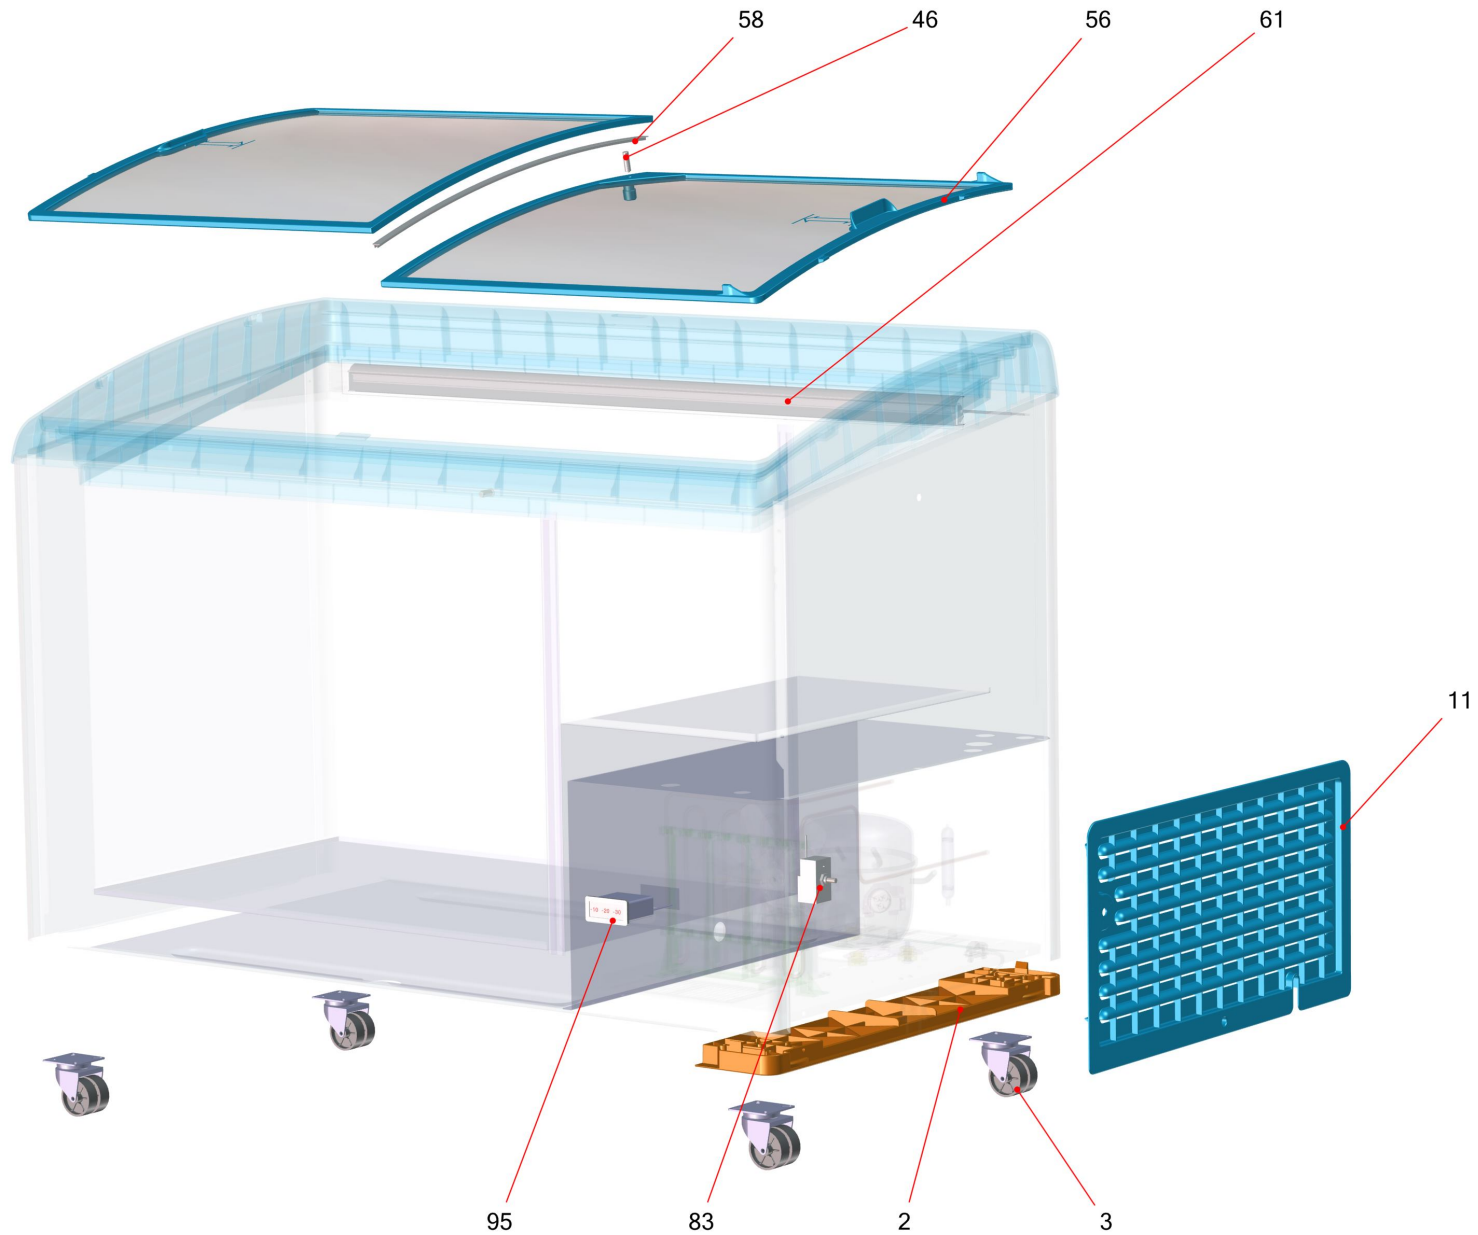

396677

396677

Table of contents

Basic unit RIO (405089)	3
Refrigeration RIO (405090)	5

Basic unit RIO (405089)

Basic unit RIO (405089)

Item no.	Article no.	Description	Quantity	Unit
2	230620	base right Rio ABS white9003	1	ST
3	361623	set single castor unbraked+braked NSF x2	1	ST
11	230603	air grill Rio white9003	1	ST
46	304678	lid lock for icecream	1	ST
56	331522	lid set RioS150 grey7045 curved	1	ST
58	468561	BÜRSTENDICHTUNG SELBSTKL. 570+-1	1	ST
61	335924	LED tube LTG satined Rio 150 10-6 6500K G2	1	ST
83	276563	thermostat K50B-Q4011-000	1	ST
95	267904	thermometer uncalibrated Fahrenheit	1	ST

Refrigeration RIO (405090)

Refrigeration RIO (405090)

Item no.	Article no.	Description	Quantity	Unit
66	415366	Compressor NUT60LRA 115/60 R-290	1	ST
71	5039	rubber pad compressor black	1	ST
74	311657	additional condenser Rio CU-pipe	1	ST
76	342854	filter dreyer XH9 12,5G Lokring	1	ST
80	402913	fan ECR2-371 Wellington + cable GP	1	ST
80	395510	cable fan ECR2 400mm 1300/min	1	ST
81	442362	VENTILATORFL. DM200,CCW,A KUSTO TRAN SP	1	ST
93	441200	POWERCORD UL	1	ST