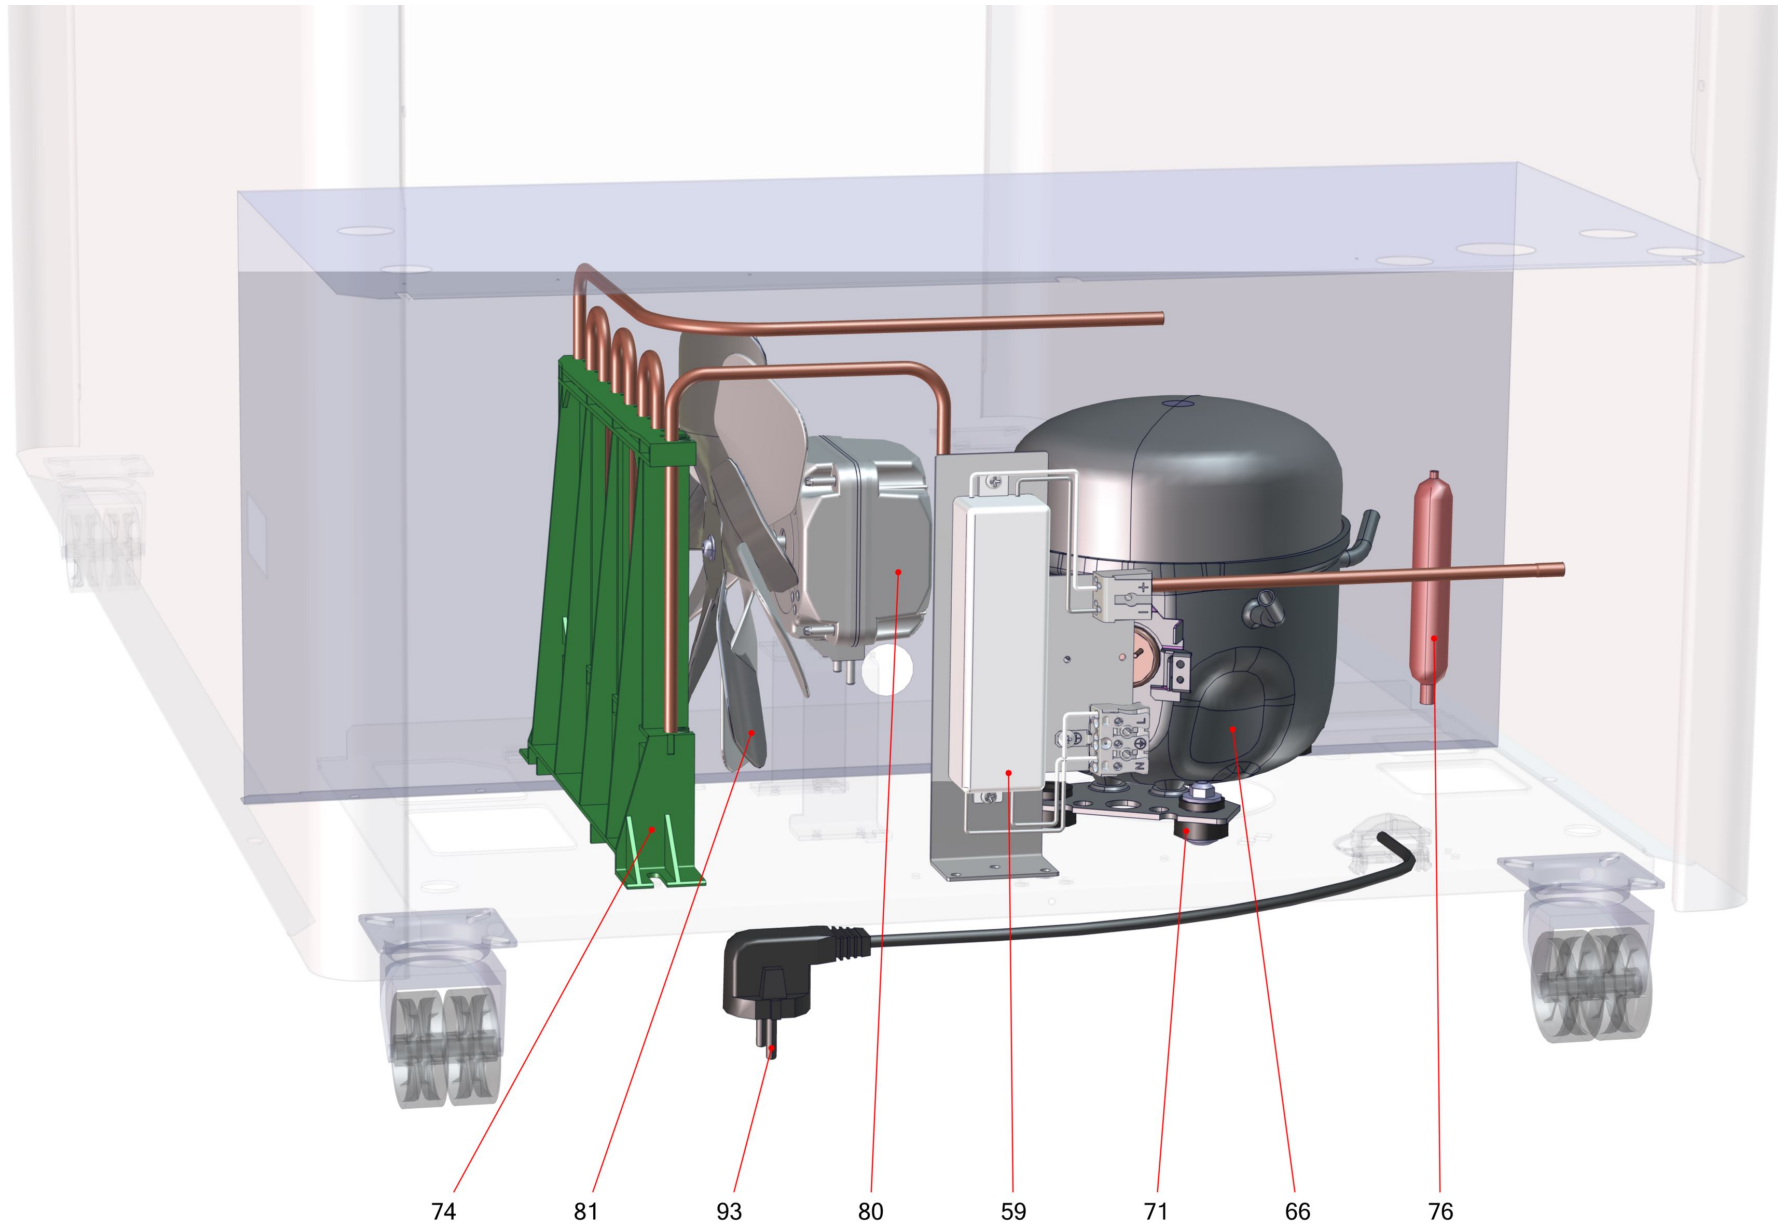

396677

396677

Table of contents

Basic unit RIO (405089)	3
Refrigeration RIO (405090)	5

Basic unit RIO (405089)

Basic unit RIO (405089)

Item no.	Article no.	Description	Quantity	Unit
2	230620	base right Rio ABS white9003	1	ST
3	361623	set single castor unbraked+braked NSF x2	1	ST
11	230603	air grill Rio white9003	1	ST
46	304678	lid lock for icecream	1	ST
56	331522	lid set RioS150 grey7045 curved	1	ST
58	468561	BÜRSTENDICHTUNG SELBSTKL. 570+-1	1	ST
61	335924	LED tube LTG satined Rio 150 10-6 6500K G2	1	ST
83	276563	thermostat K50B-Q4011-000	1	ST
95	267904	thermometer uncalibrated Fahrenheit	1	ST

Refrigeration RIO (405090)

Refrigeration RIO (405090)

Item no.	Article no.	Description	Quantity	Unit
66	415366	Compressor NUT60LRA 115/60 R-290	1	ST
71	5039	rubber pad compressor black	1	ST
74	311657	additional condenser Rio CU-pipe	1	ST
76	342854	filter dreyer XH9 12,5G Lokring	1	ST
80	402913	fan ECR2-371 Wellington + cable GP	1	ST
80	395510	cable fan ECR2 400mm 1300/min	1	ST
81	442362	VENTILATORFL. DM200,CCW,A KUSTO TRAN SP	1	ST
93	441200	POWERCORD UL	1	ST