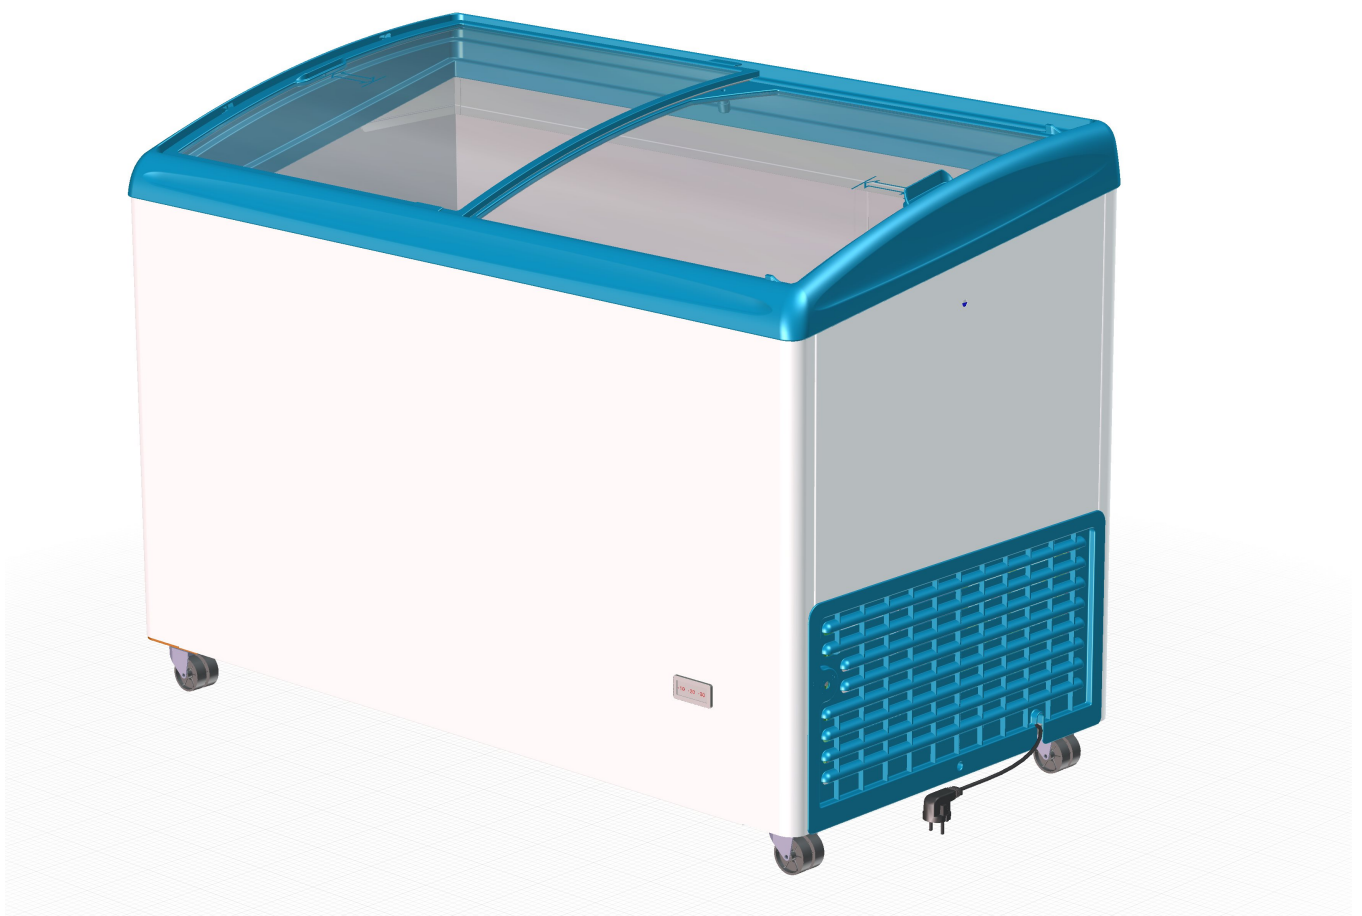

396677

396677

Table of contents

Basic unit RIO (405089)	3
Refrigeration RIO (405090)	5

Basic unit RIO (405089)

Basic unit RIO (405089)

Item no.	Article no.	Description	Quantity	Unit
2	230620	base right Rio ABS white9003	1	ST
3	361623	set single castor unbraked+braked NSF x2	1	ST
11	230603	air grill Rio white9003	1	ST
46	304678	lid lock for icecream	1	ST
56	331522	lid set RioS150 grey7045 curved	1	ST
58	468561	BÜRSTENDICHTUNG SELBSTKL. 570+-1	1	ST
61	335924	LED tube LTG satined Rio 150 10-6 6500K G2	1	ST
83	276563	thermostat K50B-Q4011-000	1	ST
95	267904	thermometer uncalibrated Fahrenheit	1	ST

Refrigeration RIO (405090)

Refrigeration RIO (405090)

Item no.	Article no.	Description	Quantity	Unit
66	415366	Compressor NUT60LRA 115/60 R-290	1	ST
71	5039	rubber pad compressor black	1	ST
74	311657	additional condenser Rio CU-pipe	1	ST
76	342854	filter dreyer XH9 12,5G Lokring	1	ST
80	402913	fan ECR2-371 Wellington + cable GP	1	ST
80	395510	cable fan ECR2 400mm 1300/min	1	ST
81	442362	VENTILATORFL. DM200,CCW,A KUSTO TRAN SP	1	ST
93	441200	POWERCORD UL	1	ST