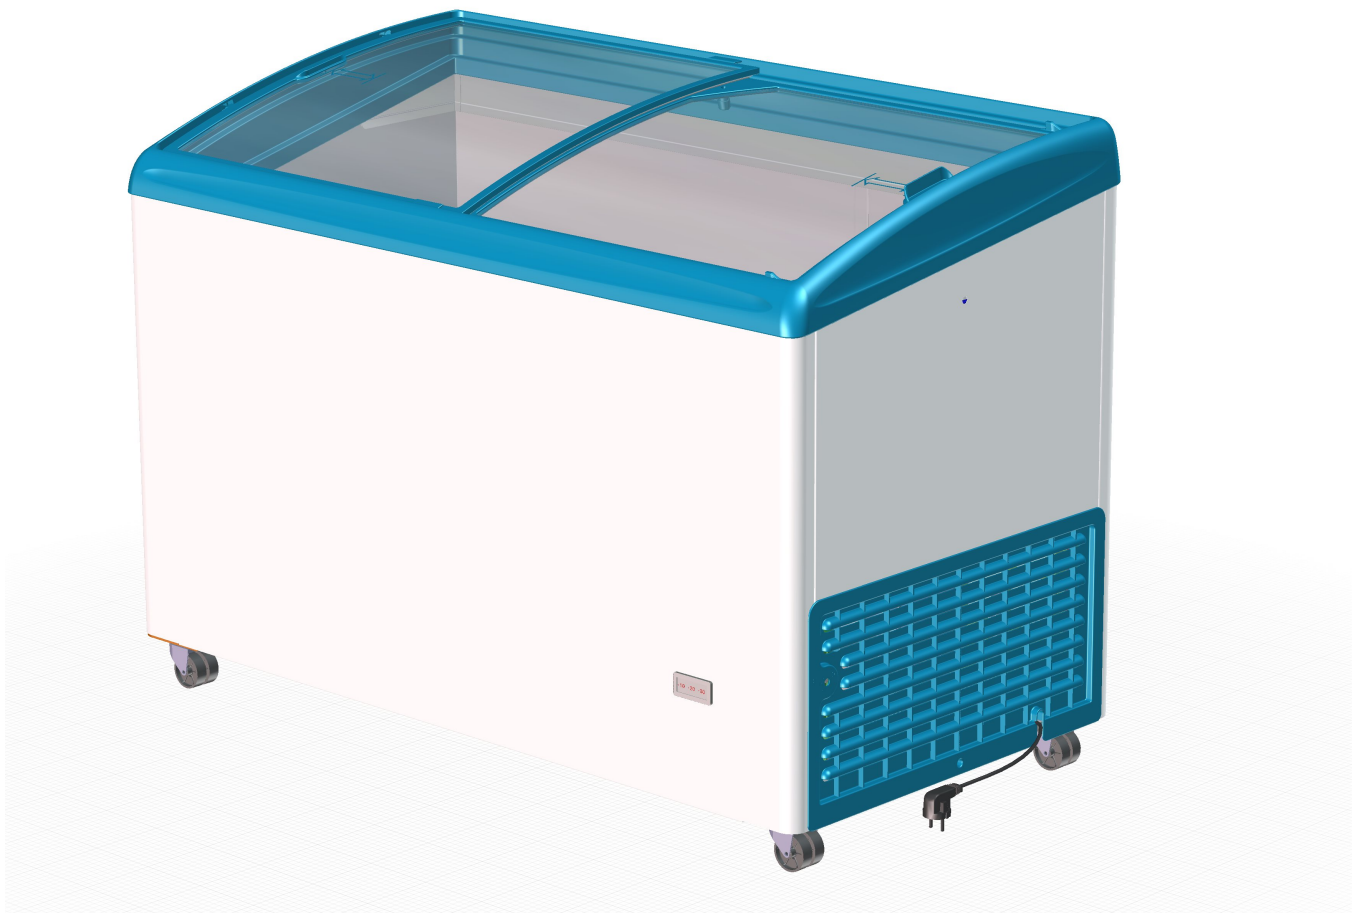

## Table of contents

---

Basic unit RIO (405091)	3
Refrigeration RIO (391312)	5

## Basic unit RIO (405091)

**Basic unit RIO (405091)**

Item no.	Article no.	Description	Quantity	Unit
2	230620	base right Rio ABS white9003	1	ST
3	<a href="#">361623</a>	set single castor unbraked+braked NSF x2	1	ST
11	<a href="#">230603</a>	air grill Rio white9003	1	ST
46	<a href="#">304678</a>	lid lock for icecream	1	ST
56	<a href="#">210597</a>	lid set RioS125 grey7045 curved	1	ST
58	468561	BÜRSTENDICHTUNG SELBSTKL. 570+-1	1	ST
61	335923	LED tube LTG satined Rio 125 8-6 6500K G2	1	ST
83	<a href="#">276563</a>	thermostat K50B-Q4011-000	1	ST
95	<a href="#">267904</a>	thermometer uncalibrated Fahrenheit	1	ST

## Refrigeration RIO (391312)

Item no.	Article no.	Description	Quantity	Unit
	470750	LED TREIBER KPL. PHILIPS 20W KD	1	ST
66	415365	Compressor NUT55LRA 115/60 R-290	1	ST
71	5039	rubber pad compressor black	1	ST
74	311657	additional condenser Rio CU-pipe	1	ST
76	<a href="#">342854</a>	filter dreyer XH9 12,5G Lokring	1	ST
80	225893	fan motor U61-10E MES 115V	1	ST
81	337228	fan blade DM100	1	ST
93	441200	POWERCORD UL	1	ST