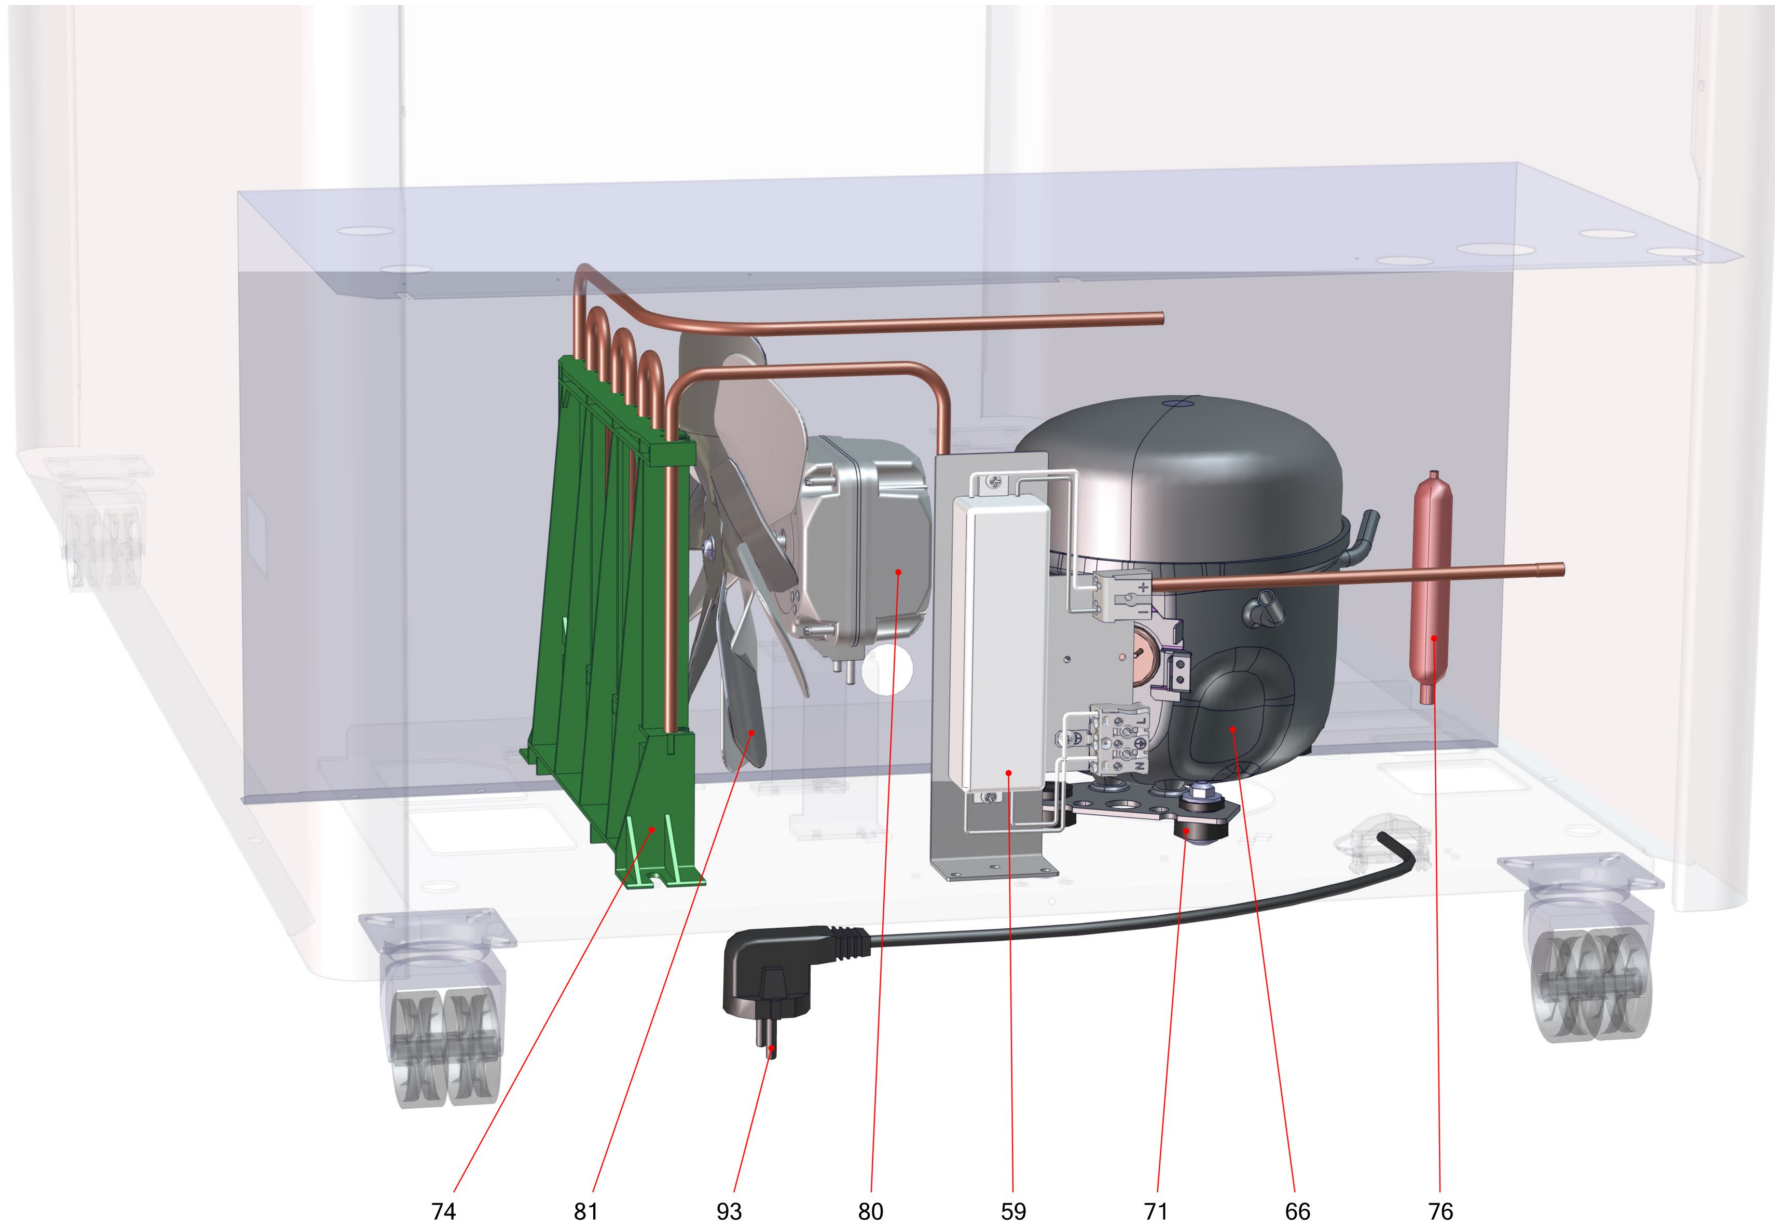

Refrigeration RIO (391312)

Refrigeration RIO (391312)

Item no.	Article no.	Description	Quantity	Unit
	470750	LED TREIBER KPL. PHILIPS 20W KD	1	ST
66	415365	Compressor NUT55LRA 115/60 R-290	1	ST
71	5039	rubber pad compressor black	1	ST
74	311657	additional condenser Rio CU-pipe	1	ST
76	342854	filter dreyer XH9 12,5G Lokring	1	ST
80	225893	fan motor U61-10E MES 115V	1	ST
81	337228	fan blade DM100	1	ST
93	441200	POWERCORD UL	1	ST