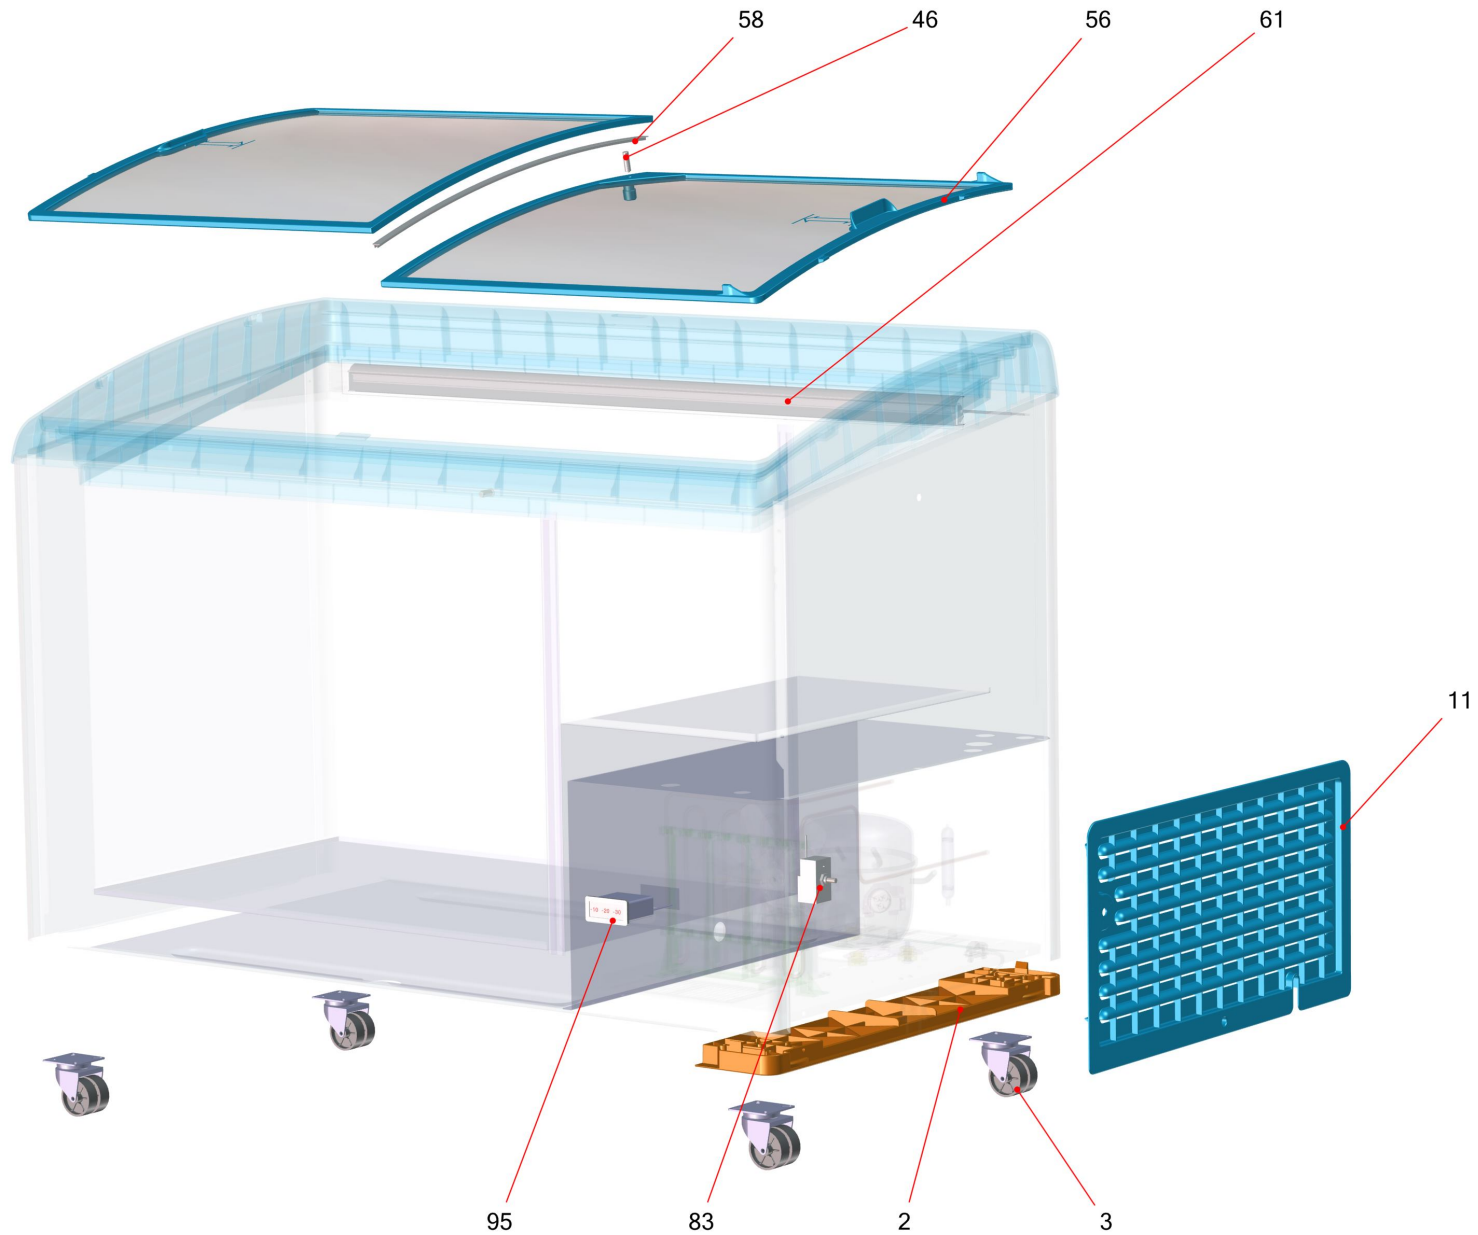

## Table of contents

---

Basic unit RIO (405091)	3
Refrigeration RIO (391312)	5

## Basic unit RIO (405091)

**Basic unit RIO (405091)**

Item no.	Article no.	Description	Quantity	Unit
2	230620	base right Rio ABS white9003	1	ST
3	<a href="#">361623</a>	set single castor unbraked+braked NSF x2	1	ST
11	<a href="#">230603</a>	air grill Rio white9003	1	ST
46	<a href="#">304678</a>	lid lock for icecream	1	ST
56	<a href="#">210597</a>	lid set RioS125 grey7045 curved	1	ST
58	468561	BÜRSTENDICHTUNG SELBSTKL. 570+-1	1	ST
61	335923	LED tube LTG satined Rio 125 8-6 6500K G2	1	ST
83	<a href="#">276563</a>	thermostat K50B-Q4011-000	1	ST
95	<a href="#">267904</a>	thermometer uncalibrated Fahrenheit	1	ST

## Refrigeration RIO (391312)

Item no.	Article no.	Description	Quantity	Unit
	470750	LED TREIBER KPL. PHILIPS 20W KD	1	ST
66	415365	Compressor NUT55LRA 115/60 R-290	1	ST
71	5039	rubber pad compressor black	1	ST
74	311657	additional condenser Rio CU-pipe	1	ST
76	<a href="#">342854</a>	filter dreyer XH9 12,5G Lokring	1	ST
80	225893	fan motor U61-10E MES 115V	1	ST
81	337228	fan blade DM100	1	ST
93	441200	POWERCORD UL	1	ST