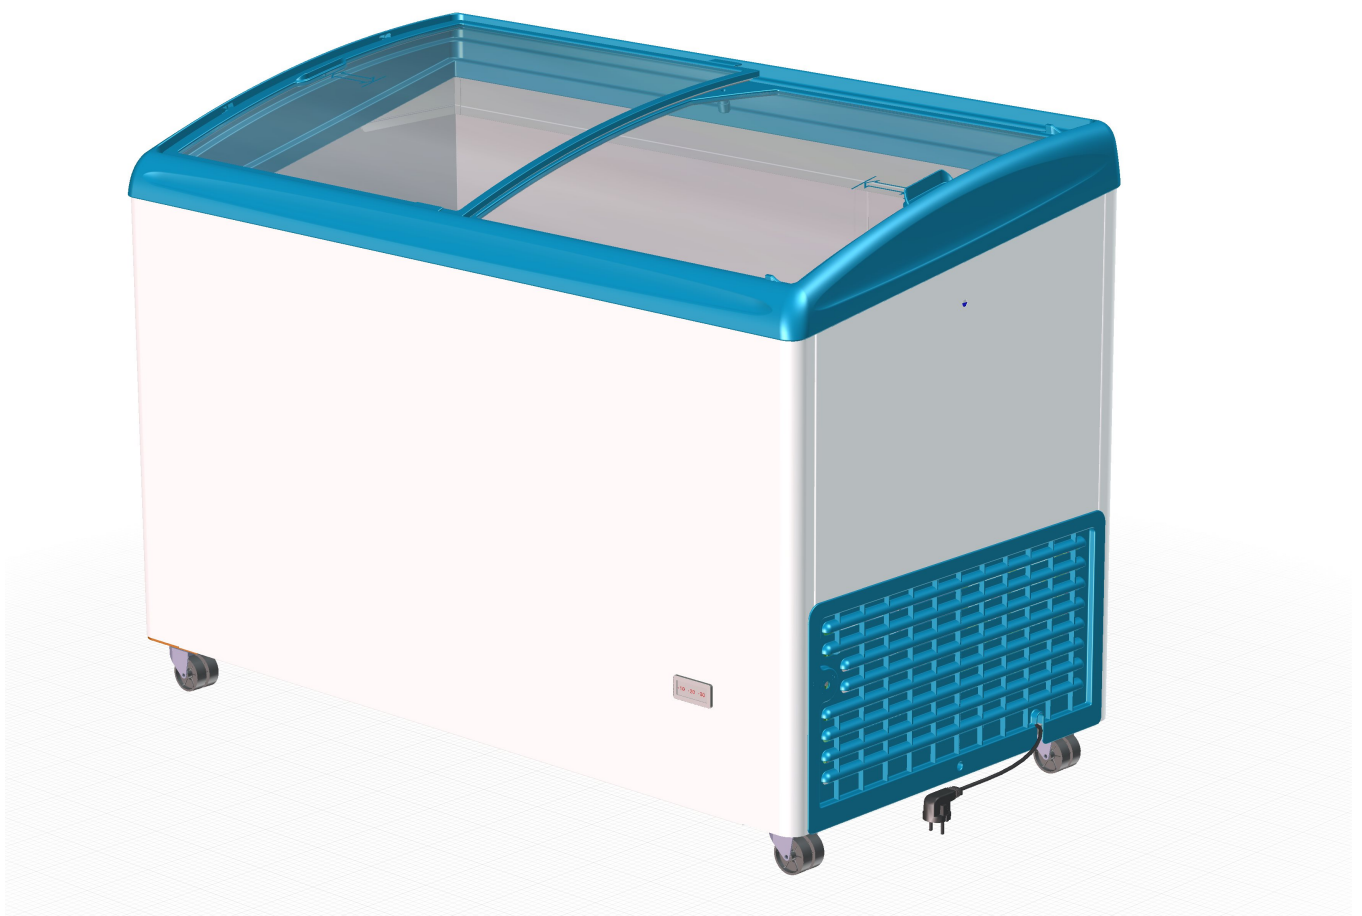

396675

396675

Table of contents

| | |
|----------------------------|---|
| Basic unit RIO (405088) | 3 |
| Refrigeration RIO (391312) | 5 |

Basic unit RIO (405088)

Basic unit RIO (405088)

| Item no. | Article no. | Description | Quantity | Unit |
|----------|------------------------|---|----------|------|
| 2 | 230620 | base right Rio ABS white9003 | 1 | ST |
| 3 | 361623 | set single castor unbraked+braked NSF x2 | 1 | ST |
| 11 | 230603 | air grill Rio white9003 | 1 | ST |
| 46 | 304678 | lid lock for icecream | 1 | ST |
| 56 | 326591 | lid set RioS100 grey7045 curved | 1 | ST |
| 58 | 468561 | BÜRSTENDICHTUNG SELBSTKL. 570+-1 | 1 | ST |
| 61 | 335922 | LED tube LTG satined Rio 100 6-6 6500K G2 | 1 | ST |
| 83 | 276563 | thermostat K50B-Q4011-000 | 1 | ST |
| 95 | 267904 | thermometer uncalibrated Fahrenheit | 1 | ST |

Refrigeration RIO (391312)

Refrigeration RIO (391312)

| Item no. | Article no. | Description | Quantity | Unit |
|----------|------------------------|----------------------------------|----------|------|
| | 470750 | LED TREIBER KPL. PHILIPS 20W KD | 1 | ST |
| 66 | 415365 | Compressor NUT55LRA 115/60 R-290 | 1 | ST |
| 71 | 5039 | rubber pad compressor black | 1 | ST |
| 74 | 311657 | additional condenser Rio CU-pipe | 1 | ST |
| 76 | 342854 | filter dreyer XH9 12,5G Lokring | 1 | ST |
| 80 | 225893 | fan motor U61-10E MES 115V | 1 | ST |
| 81 | 337228 | fan blade DM100 | 1 | ST |
| 93 | 441200 | POWERCORD UL | 1 | ST |