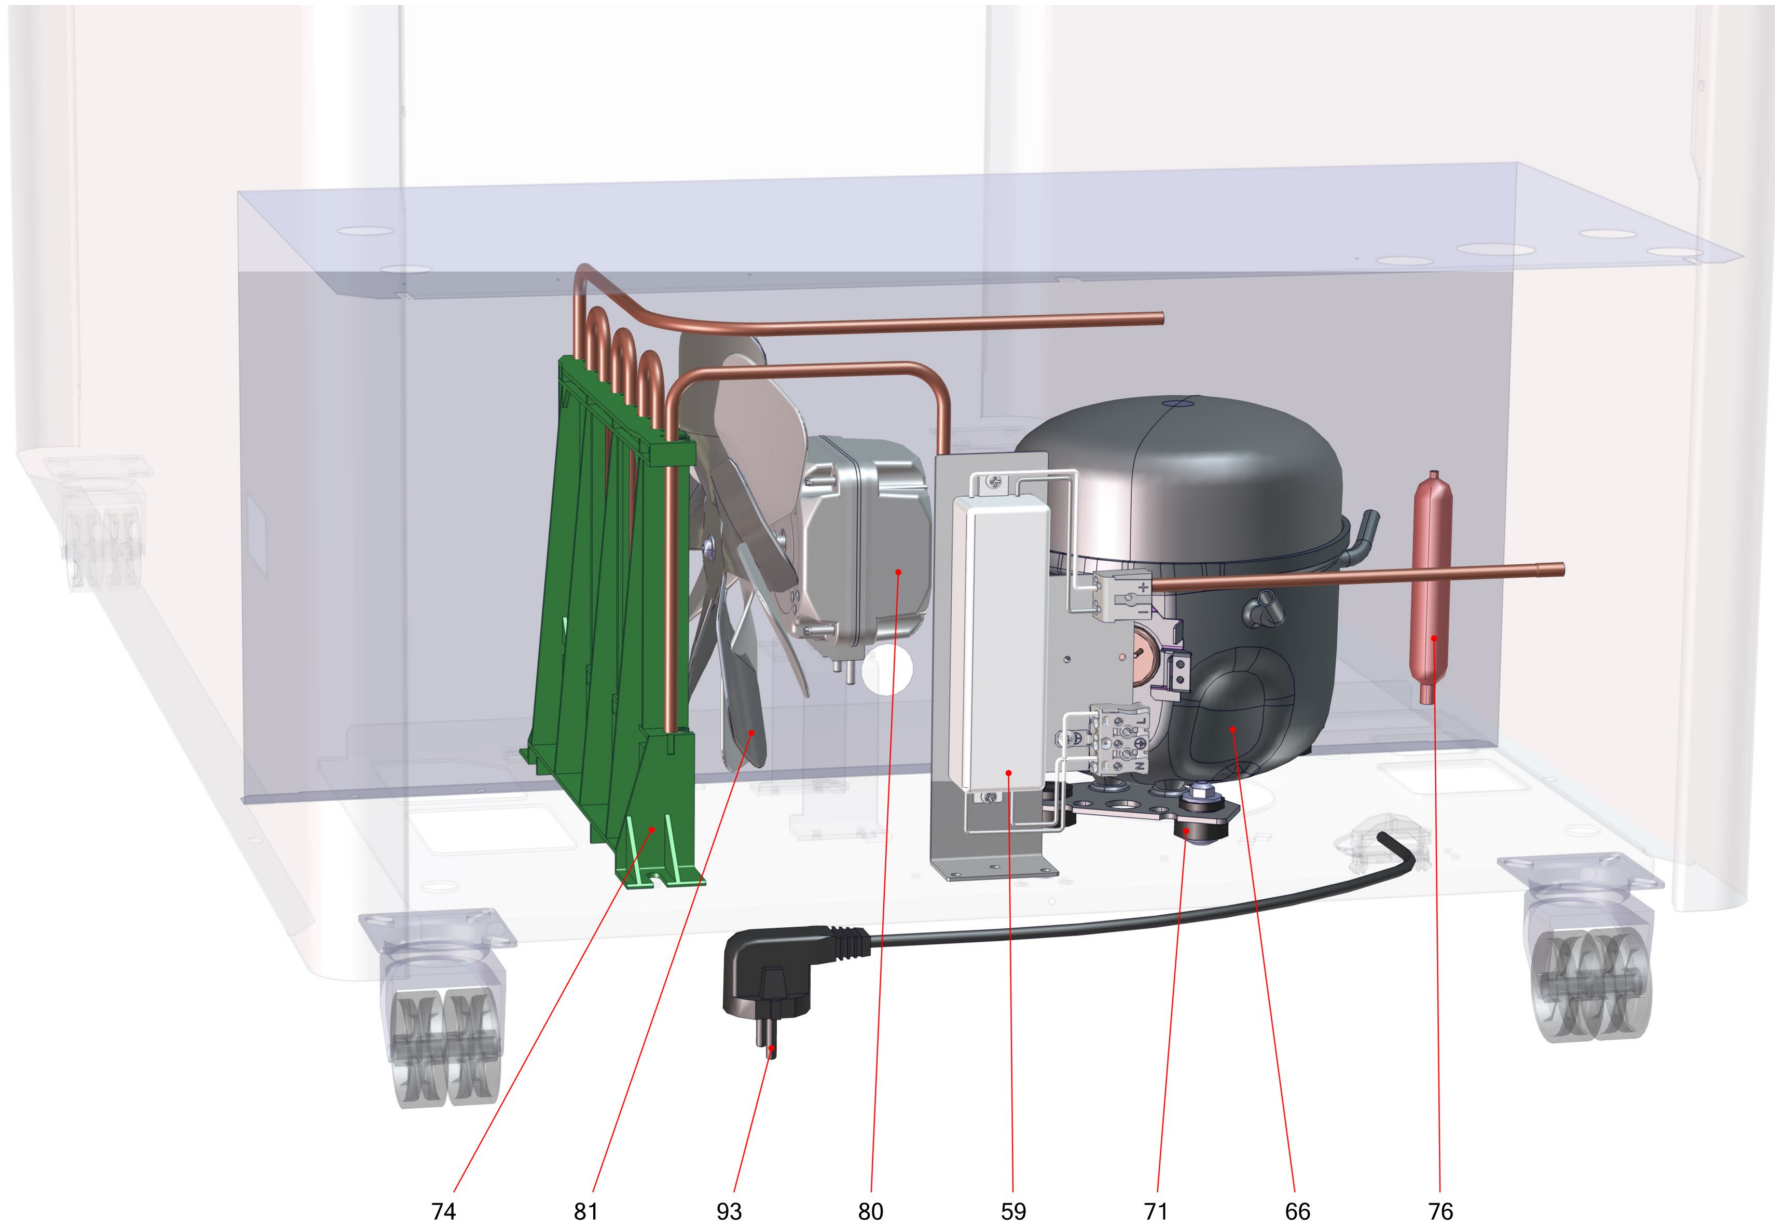

396675

396675

Table of contents

| | |
|----------------------------|---|
| Basic unit RIO (405088) | 3 |
| Refrigeration RIO (391312) | 5 |

Basic unit RIO (405088)

Basic unit RIO (405088)

| Item no. | Article no. | Description | Quantity | Unit |
|----------|------------------------|---|----------|------|
| 2 | 230620 | base right Rio ABS white9003 | 1 | ST |
| 3 | 361623 | set single castor unbraked+braked NSF x2 | 1 | ST |
| 11 | 230603 | air grill Rio white9003 | 1 | ST |
| 46 | 304678 | lid lock for icecream | 1 | ST |
| 56 | 326591 | lid set RioS100 grey7045 curved | 1 | ST |
| 58 | 468561 | BÜRSTENDICHTUNG SELBSTKL. 570+-1 | 1 | ST |
| 61 | 335922 | LED tube LTG satined Rio 100 6-6 6500K G2 | 1 | ST |
| 83 | 276563 | thermostat K50B-Q4011-000 | 1 | ST |
| 95 | 267904 | thermometer uncalibrated Fahrenheit | 1 | ST |

Refrigeration RIO (391312)

Refrigeration RIO (391312)

| Item no. | Article no. | Description | Quantity | Unit |
|----------|------------------------|----------------------------------|----------|------|
| | 470750 | LED TREIBER KPL. PHILIPS 20W KD | 1 | ST |
| 66 | 415365 | Compressor NUT55LRA 115/60 R-290 | 1 | ST |
| 71 | 5039 | rubber pad compressor black | 1 | ST |
| 74 | 311657 | additional condenser Rio CU-pipe | 1 | ST |
| 76 | 342854 | filter dreyer XH9 12,5G Lokring | 1 | ST |
| 80 | 225893 | fan motor U61-10E MES 115V | 1 | ST |
| 81 | 337228 | fan blade DM100 | 1 | ST |
| 93 | 441200 | POWERCORD UL | 1 | ST |