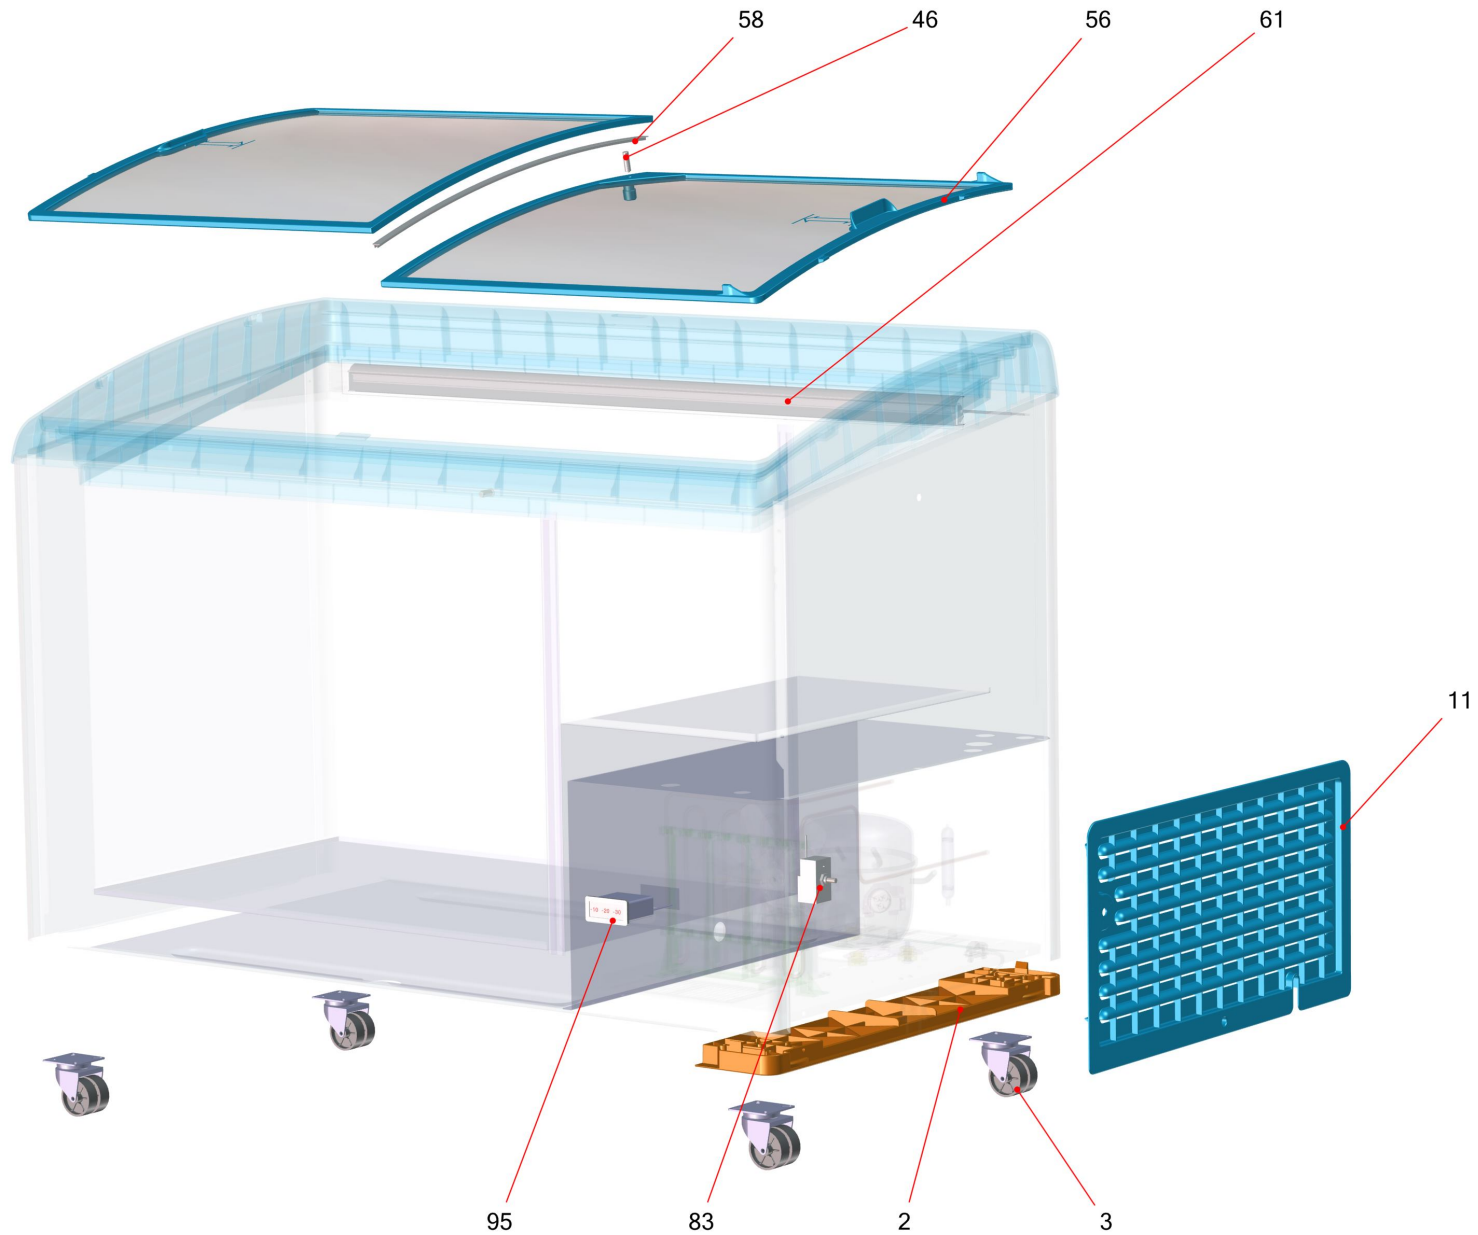

396675

396675

Table of contents

| | |
|----------------------------|---|
| Basic unit RIO (405088) | 3 |
| Refrigeration RIO (391312) | 5 |

Basic unit RIO (405088)

Basic unit RIO (405088)

| Item no. | Article no. | Description | Quantity | Unit |
|----------|------------------------|---|----------|------|
| 2 | 230620 | base right Rio ABS white9003 | 1 | ST |
| 3 | 361623 | set single castor unbraked+braked NSF x2 | 1 | ST |
| 11 | 230603 | air grill Rio white9003 | 1 | ST |
| 46 | 304678 | lid lock for icecream | 1 | ST |
| 56 | 326591 | lid set RioS100 grey7045 curved | 1 | ST |
| 58 | 468561 | BÜRSTENDICHTUNG SELBSTKL. 570+-1 | 1 | ST |
| 61 | 335922 | LED tube LTG satined Rio 100 6-6 6500K G2 | 1 | ST |
| 83 | 276563 | thermostat K50B-Q4011-000 | 1 | ST |
| 95 | 267904 | thermometer uncalibrated Fahrenheit | 1 | ST |

Refrigeration RIO (391312)

Refrigeration RIO (391312)

| Item no. | Article no. | Description | Quantity | Unit |
|----------|------------------------|----------------------------------|----------|------|
| | 470750 | LED TREIBER KPL. PHILIPS 20W KD | 1 | ST |
| 66 | 415365 | Compressor NUT55LRA 115/60 R-290 | 1 | ST |
| 71 | 5039 | rubber pad compressor black | 1 | ST |
| 74 | 311657 | additional condenser Rio CU-pipe | 1 | ST |
| 76 | 342854 | filter dreyer XH9 12,5G Lokring | 1 | ST |
| 80 | 225893 | fan motor U61-10E MES 115V | 1 | ST |
| 81 | 337228 | fan blade DM100 | 1 | ST |
| 93 | 441200 | POWERCORD UL | 1 | ST |