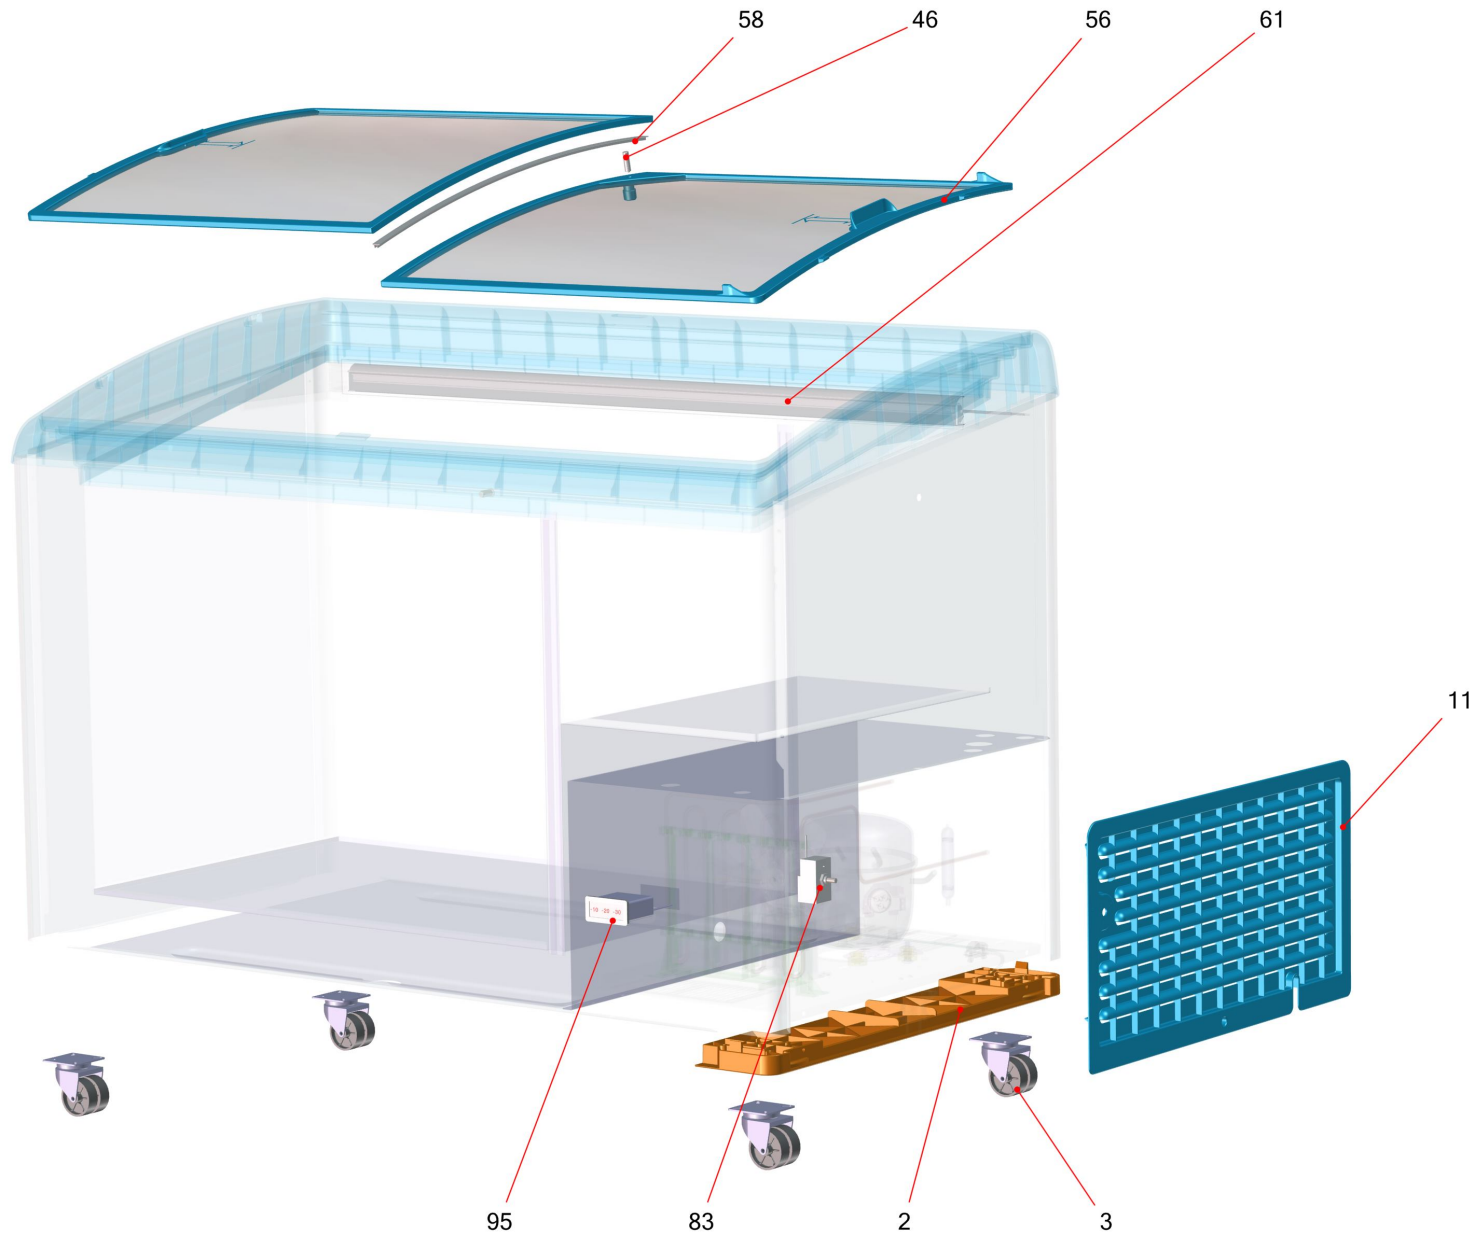

396674

396674

Table of contents

Basic unit RIO (405087)	3
Refrigeration RIO (391312)	5

Basic unit RIO (405087)

Basic unit RIO (405087)

Item no.	Article no.	Description	Quantity	Unit
2	230620	base right Rio ABS white9003	1	ST
3	361623	set single castor unbraked+braked NSF x2	1	ST
11	230603	air grill Rio white9003	1	ST
46	304678	lid lock for icecream	1	ST
56	326590	lid set RioS68 grey7045 curved	1	ST
58	468561	BÜRSTENDICHTUNG SELBSTKL. 570+-1	1	ST
61	335921	LED tube LTG satined Rio 68 4-6 6500K G2	1	ST
83	276563	thermostat K50B-Q4011-000	1	ST
95	267904	thermometer uncalibrated Fahrenheit	1	ST

Refrigeration RIO (391312)

Refrigeration RIO (391312)

Item no.	Article no.	Description	Quantity	Unit
	470750	LED TREIBER KPL. PHILIPS 20W KD	1	ST
66	415365	Compressor NUT55LRA 115/60 R-290	1	ST
71	5039	rubber pad compressor black	1	ST
74	311657	additional condenser Rio CU-pipe	1	ST
76	342854	filter dreyer XH9 12,5G Lokring	1	ST
80	225893	fan motor U61-10E MES 115V	1	ST
81	337228	fan blade DM100	1	ST
93	441200	POWERCORD UL	1	ST