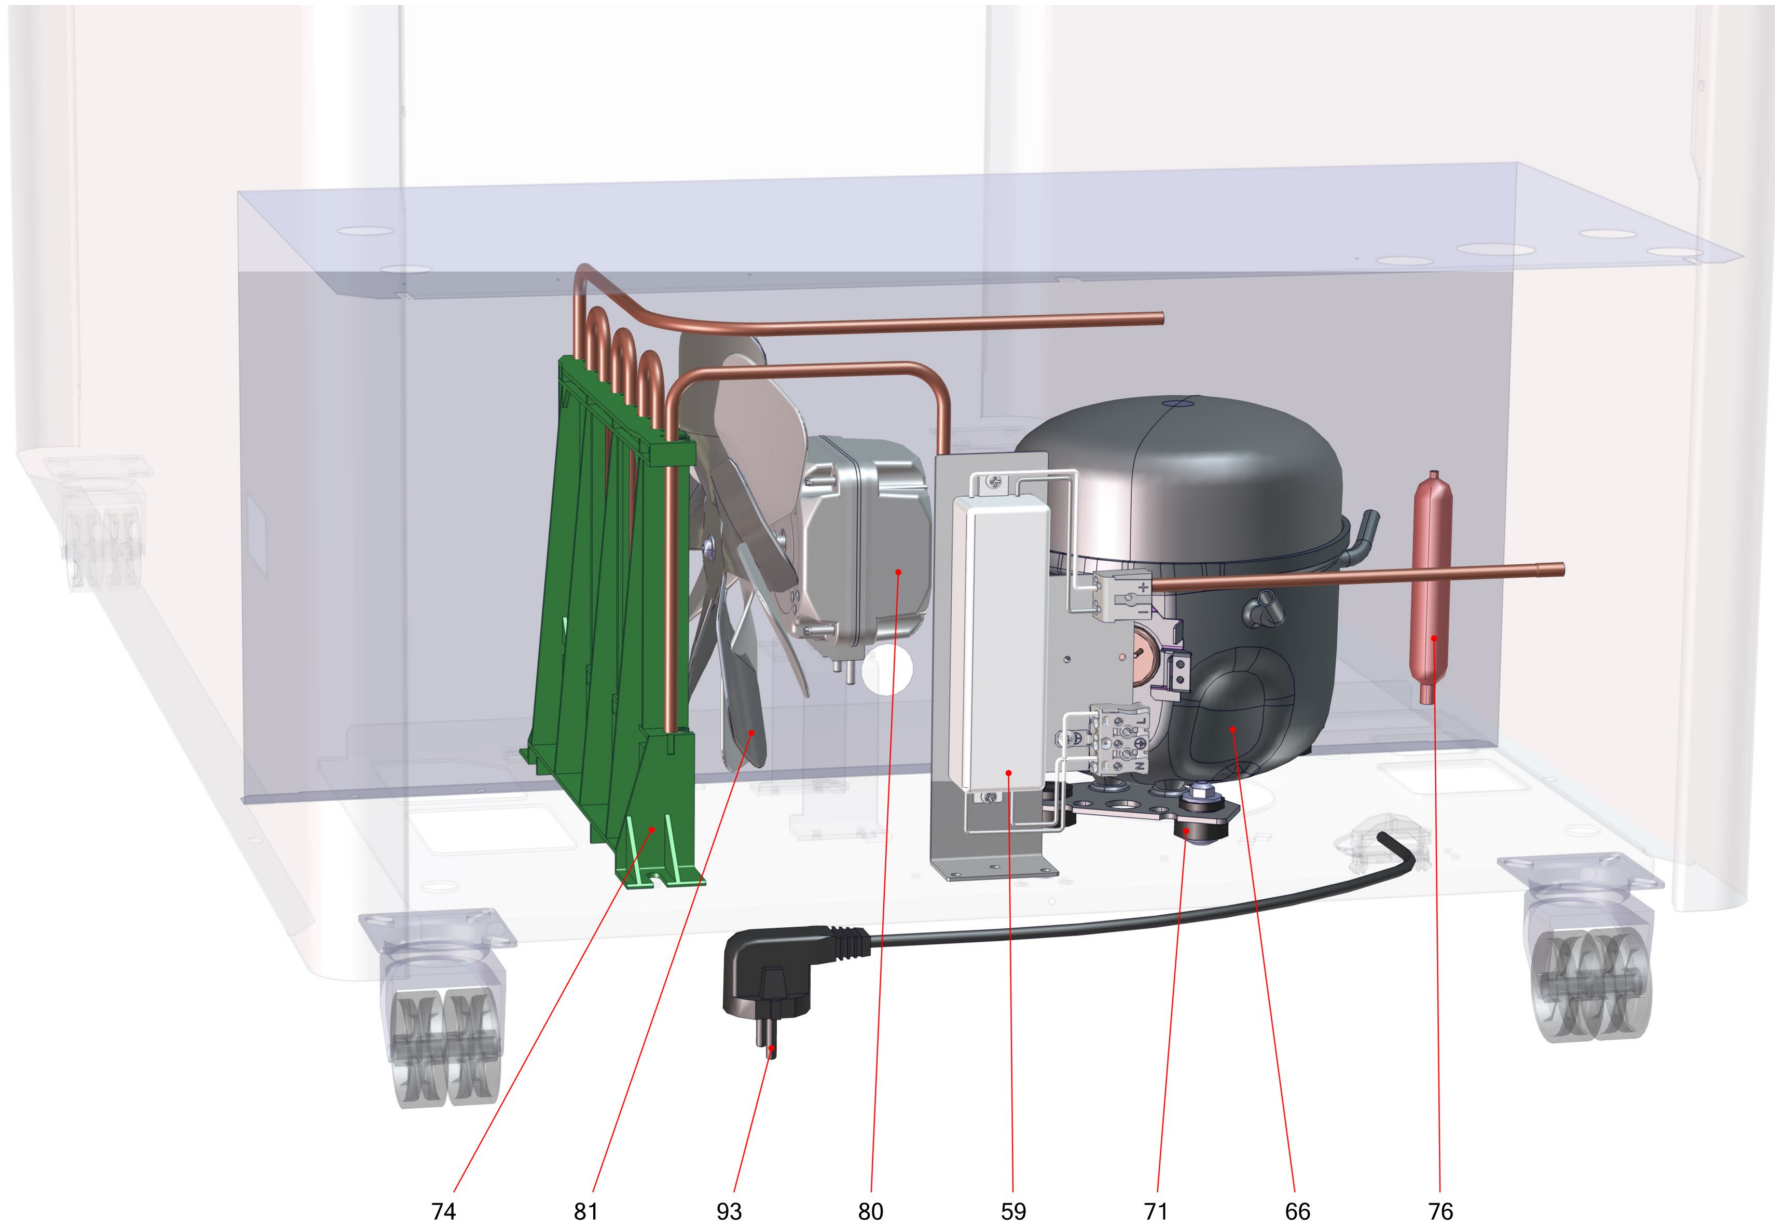

396674

396674

Table of contents

Basic unit RIO (405087)	3
Refrigeration RIO (391312)	5

Basic unit RIO (405087)

Basic unit RIO (405087)

Item no.	Article no.	Description	Quantity	Unit
2	230620	base right Rio ABS white9003	1	ST
3	361623	set single castor unbraked+braked NSF x2	1	ST
11	230603	air grill Rio white9003	1	ST
46	304678	lid lock for icecream	1	ST
56	326590	lid set RioS68 grey7045 curved	1	ST
58	468561	BÜRSTENDICHTUNG SELBSTKL. 570+-1	1	ST
61	335921	LED tube LTG satined Rio 68 4-6 6500K G2	1	ST
83	276563	thermostat K50B-Q4011-000	1	ST
95	267904	thermometer uncalibrated Fahrenheit	1	ST

Refrigeration RIO (391312)

Refrigeration RIO (391312)

Item no.	Article no.	Description	Quantity	Unit
	470750	LED TREIBER KPL. PHILIPS 20W KD	1	ST
66	415365	Compressor NUT55LRA 115/60 R-290	1	ST
71	5039	rubber pad compressor black	1	ST
74	311657	additional condenser Rio CU-pipe	1	ST
76	342854	filter dreyer XH9 12,5G Lokring	1	ST
80	225893	fan motor U61-10E MES 115V	1	ST
81	337228	fan blade DM100	1	ST
93	441200	POWERCORD UL	1	ST