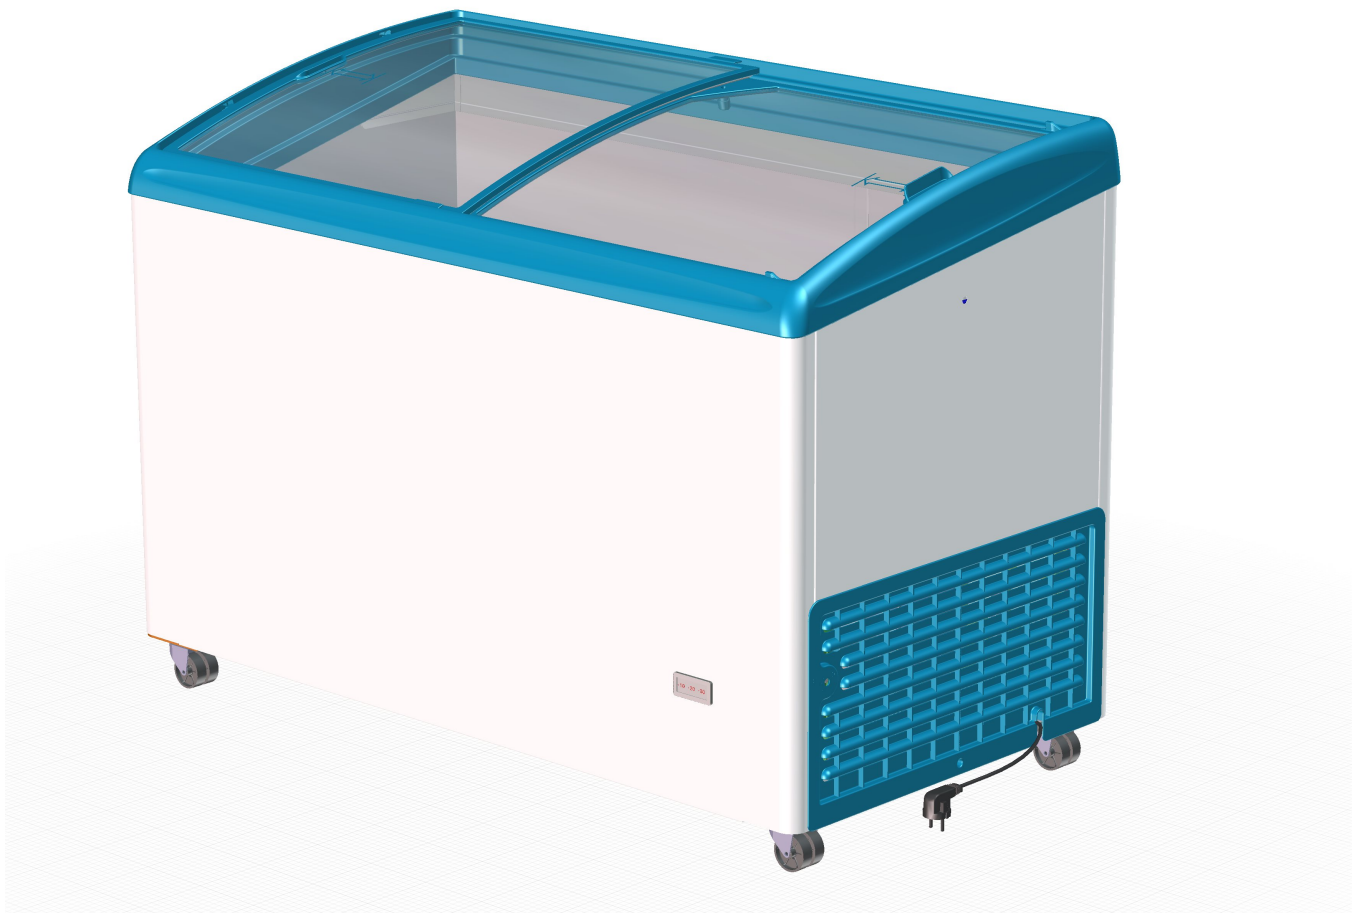

396674

396674

Table of contents

Basic unit RIO (405087)	3
Refrigeration RIO (391312)	5

Basic unit RIO (405087)

Basic unit RIO (405087)

Item no.	Article no.	Description	Quantity	Unit
2	230620	base right Rio ABS white9003	1	ST
3	361623	set single castor unbraked+braked NSF x2	1	ST
11	230603	air grill Rio white9003	1	ST
46	304678	lid lock for icecream	1	ST
56	326590	lid set RioS68 grey7045 curved	1	ST
58	468561	BÜRSTENDICHTUNG SELBSTKL. 570+-1	1	ST
61	335921	LED tube LTG satined Rio 68 4-6 6500K G2	1	ST
83	276563	thermostat K50B-Q4011-000	1	ST
95	267904	thermometer uncalibrated Fahrenheit	1	ST

Refrigeration RIO (391312)

Refrigeration RIO (391312)

Item no.	Article no.	Description	Quantity	Unit
	470750	LED TREIBER KPL. PHILIPS 20W KD	1	ST
66	415365	Compressor NUT55LRA 115/60 R-290	1	ST
71	5039	rubber pad compressor black	1	ST
74	311657	additional condenser Rio CU-pipe	1	ST
76	342854	filter dreyer XH9 12,5G Lokring	1	ST
80	225893	fan motor U61-10E MES 115V	1	ST
81	337228	fan blade DM100	1	ST
93	441200	POWERCORD UL	1	ST