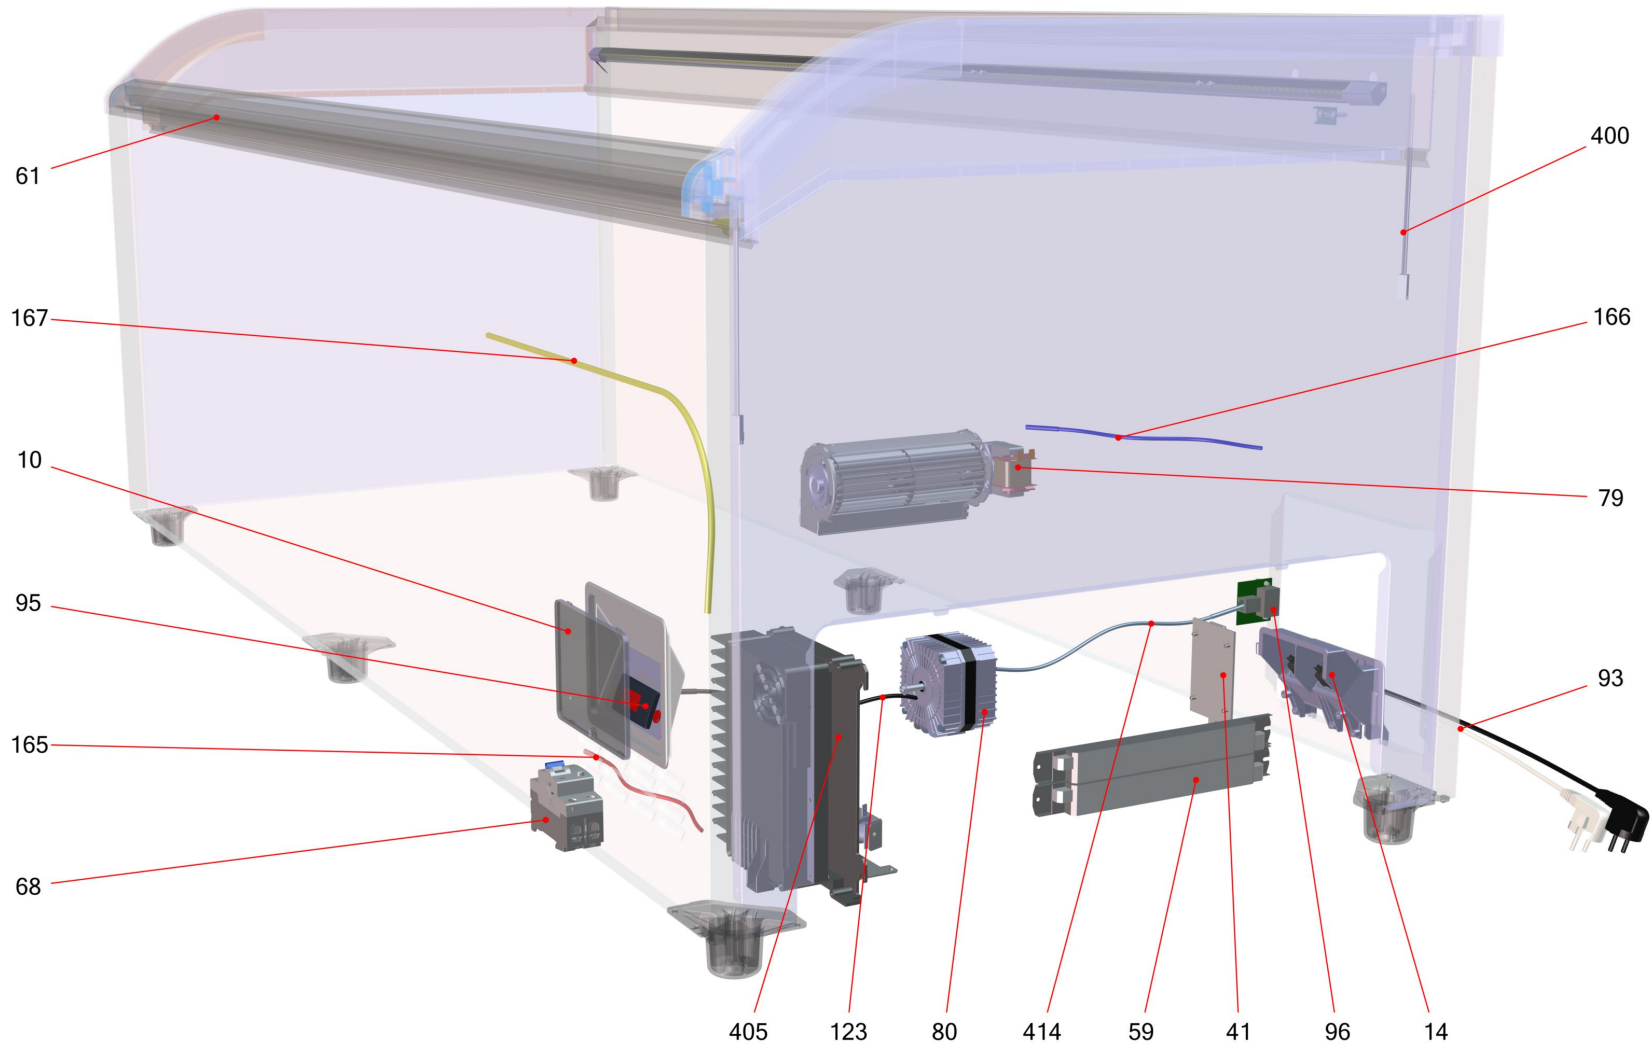

373522

373522

Table of contents

Basic unit PARIS (366452)	3
Refrigeration chest cooler (373531)	5
Electrics PARIS (373532)	7

Basic unit PARIS (366452)

Basic unit PARIS (366452)

Item no.	Article no.	Description	Quantity	Unit
3	441238	roller foot thread Jumbo	6	ST
3	277091	sliding part 00/6500-00.00-00.18.00 36,5mm	6	ST
7	229877	cover controll unit front	1	ST
11	287200	air grill Jumbo black9005	1	ST
12	214518	air grill back Jumbo PS GP grey7045	1	ST
18	276715	siphon evaporatorbox	1	ST
18	278377	lid siphon evaporation tray	1	ST
18	275812	tube 14x19mm 50m FFPYL-MOD-BS	2	M
56	230413	lid upper Paris210 Eco grey7045	1	ST
57	230414	lid lower Paris210 Eco grey7045	1	ST
101	361773	seal set supermarket	1	ST
190	427287	air outlet canal set row Montreal	1	ST
191	370913	blower carrier Jumbo VS 115/60 UL NAM	1	ST
431	467244	buffer upper lid Athen Eco EF	1	ST

Refrigeration chest cooler (373531)

Refrigeration chest cooler (373531)

Item no.	Article no.	Description	Quantity	Unit
9	282686	magnet valve 14VA R04 5C-E21 120V60Hz	1	ST
66	373529	compressor Secop NLV12.6CN 105H6355	1	ST
66	114798	lid with mounting bracked 103N2009	1	ST
71	5039	rubber pad compressor black	1	ST
76	342854	filter dreyer XH9 12,5G Lokring	1	ST
122	276714	evaporator box Jumbo AD	1	ST