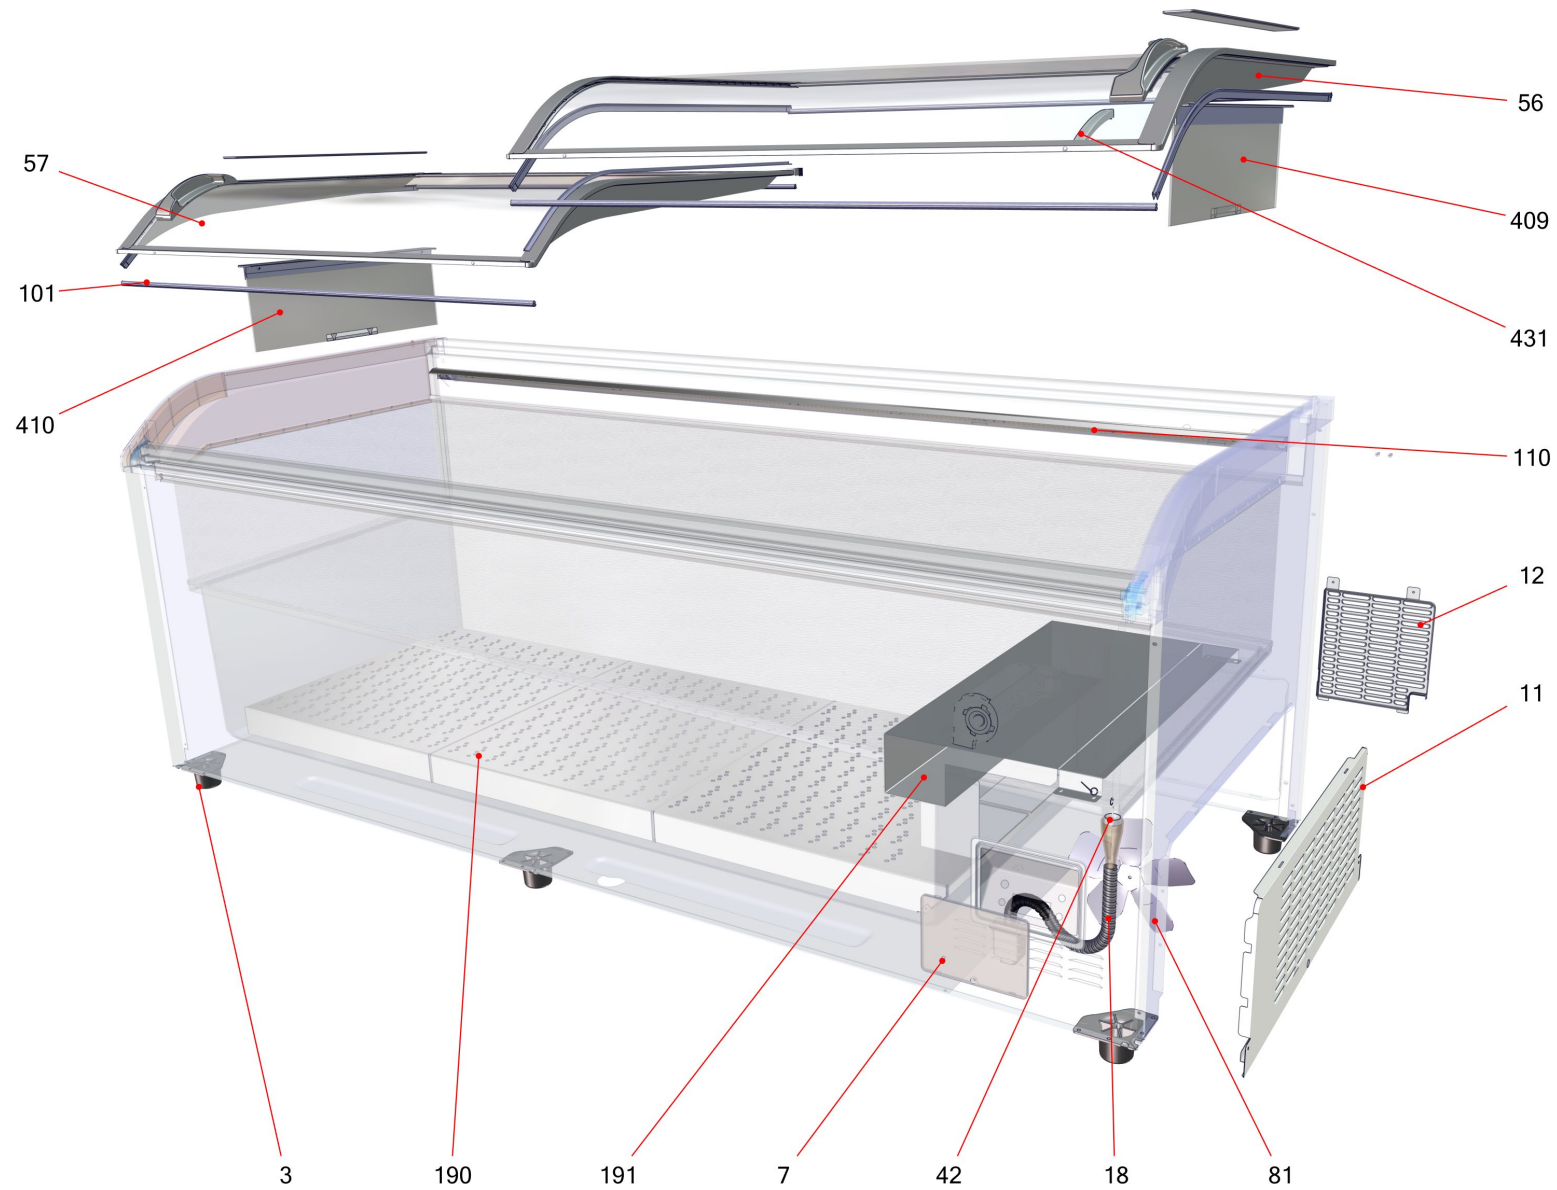

373522

373522

Table of contents

Basic unit PARIS (366452)	3
Refrigeration chest cooler (373531)	5
Electrics PARIS (373532)	7

Basic unit PARIS (366452)

Basic unit PARIS (366452)

Item no.	Article no.	Description	Quantity	Unit
3	441238	roller foot thread Jumbo	6	ST
3	277091	sliding part 00/6500-00.00-00.18.00 36,5mm	6	ST
7	229877	cover controll unit front	1	ST
11	287200	air grill Jumbo black9005	1	ST
12	214518	air grill back Jumbo PS GP grey7045	1	ST
18	276715	siphon evaporatorbox	1	ST
18	278377	lid siphon evaporation tray	1	ST
18	275812	tube 14x19mm 50m FFPYL-MOD-BS	2	M
56	230413	lid upper Paris210 Eco grey7045	1	ST
57	230414	lid lower Paris210 Eco grey7045	1	ST
101	361773	seal set supermarket	1	ST
190	427287	air outlet canal set row Montreal	1	ST
191	370913	blower carrier Jumbo VS 115/60 UL NAM	1	ST
431	467244	buffer upper lid Athen Eco EF	1	ST

Refrigeration chest cooler (373531)

Refrigeration chest cooler (373531)

Item no.	Article no.	Description	Quantity	Unit
9	282686	magnet valve 14VA R04 5C-E21 120V60Hz	1	ST
66	373529	compressor Secop NLV12.6CN 105H6355	1	ST
66	114798	lid with mounting bracked 103N2009	1	ST
71	5039	rubber pad compressor black	1	ST
76	342854	filter dreyer XH9 12,5G Lokring	1	ST
122	276714	evaporator box Jumbo AD	1	ST