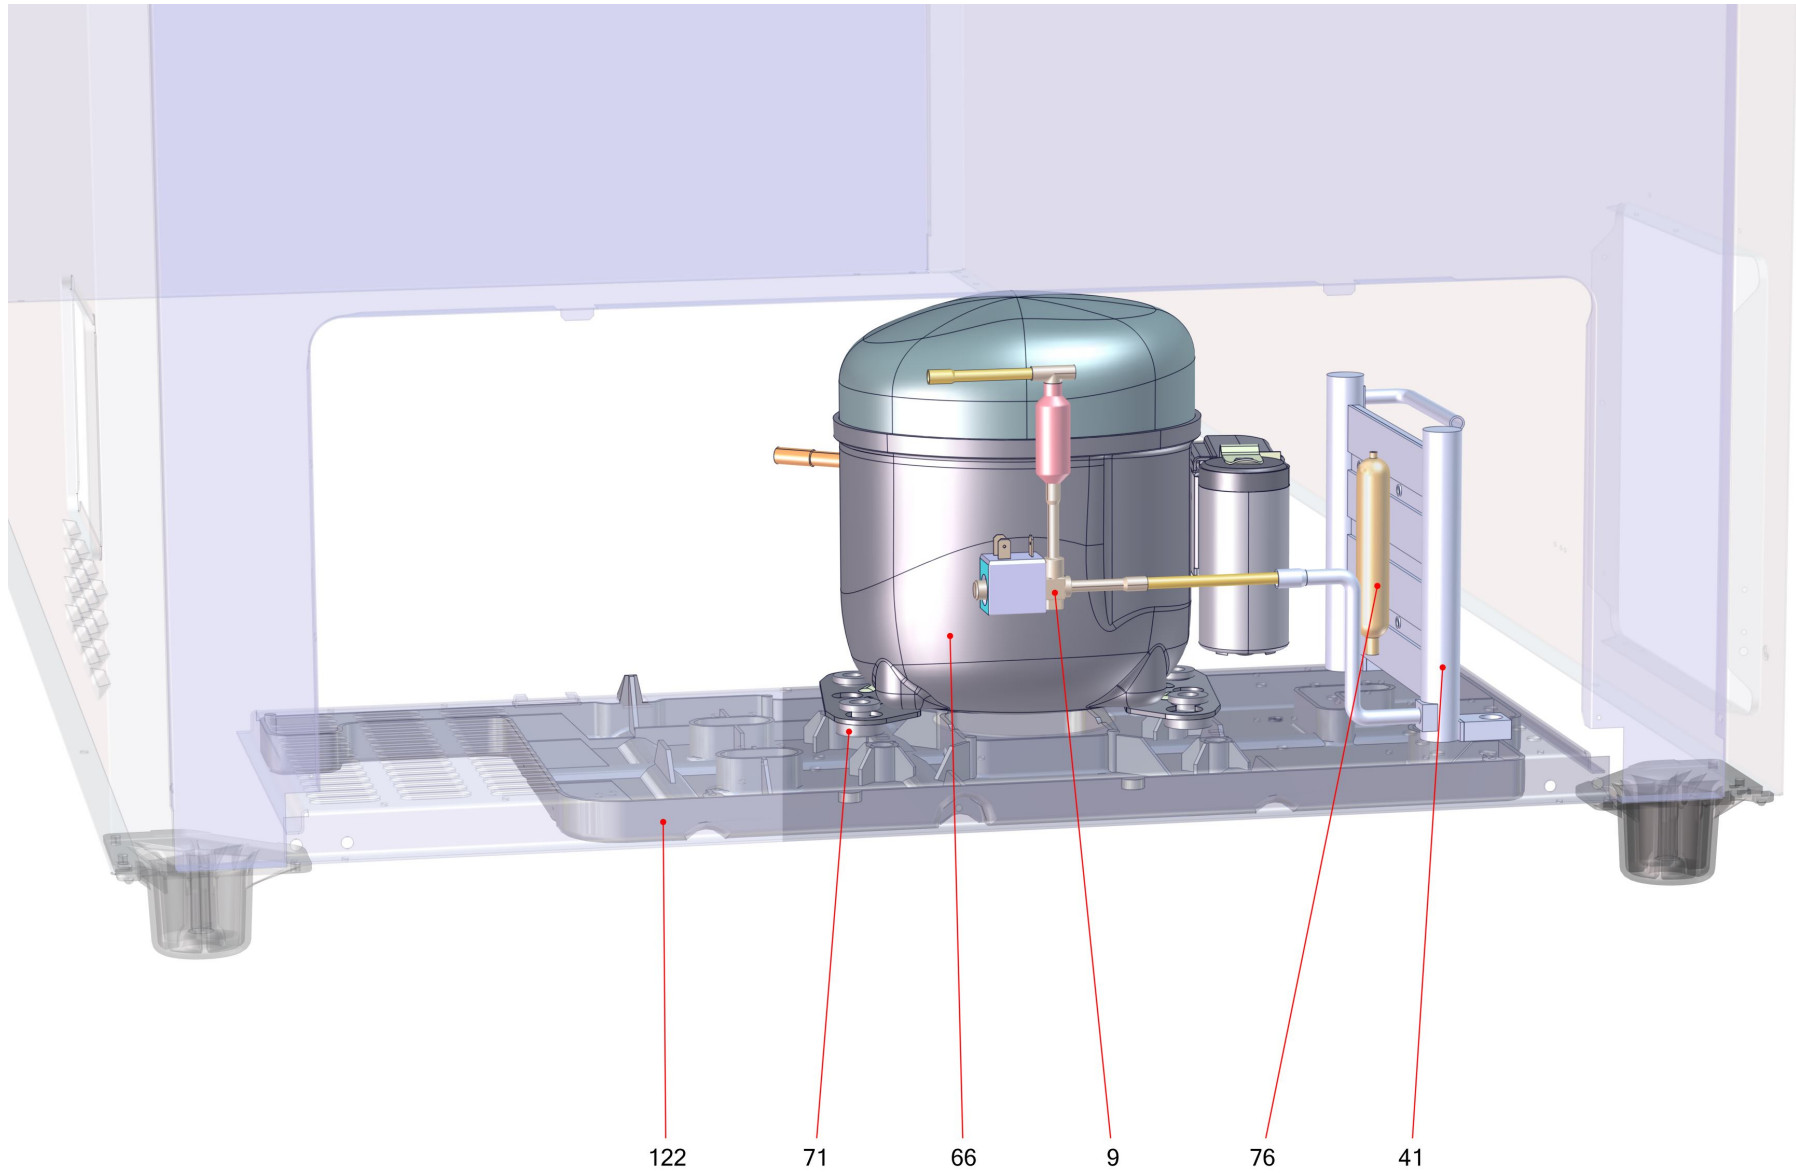

373522

373522

Table of contents

Basic unit PARIS (366452)	3
Refrigeration chest cooler (373531)	5
Electrics PARIS (373532)	7

Basic unit PARIS (366452)

Basic unit PARIS (366452)

Item no.	Article no.	Description	Quantity	Unit
3	441238	roller foot thread Jumbo	6	ST
3	277091	sliding part 00/6500-00.00-00.18.00 36,5mm	6	ST
7	229877	cover controll unit front	1	ST
11	287200	air grill Jumbo black9005	1	ST
12	214518	air grill back Jumbo PS GP grey7045	1	ST
18	276715	siphon evaporatorbox	1	ST
18	278377	lid siphon evaporation tray	1	ST
18	275812	tube 14x19mm 50m FFPYL-MOD-BS	2	M
56	230413	lid upper Paris210 Eco grey7045	1	ST
57	230414	lid lower Paris210 Eco grey7045	1	ST
101	361773	seal set supermarket	1	ST
190	427287	air outlet canal set row Montreal	1	ST
191	370913	blower carrier Jumbo VS 115/60 UL NAM	1	ST
431	467244	buffer upper lid Athen Eco EF	1	ST

Refrigeration chest cooler (373531)

Refrigeration chest cooler (373531)

Item no.	Article no.	Description	Quantity	Unit
9	282686	magnet valve 14VA R04 5C-E21 120V60Hz	1	ST
66	373529	compressor Secop NLV12.6CN 105H6355	1	ST
66	114798	lid with mounting bracked 103N2009	1	ST
71	5039	rubber pad compressor black	1	ST
76	342854	filter dreyer XH9 12,5G Lokring	1	ST
122	276714	evaporator box Jumbo AD	1	ST