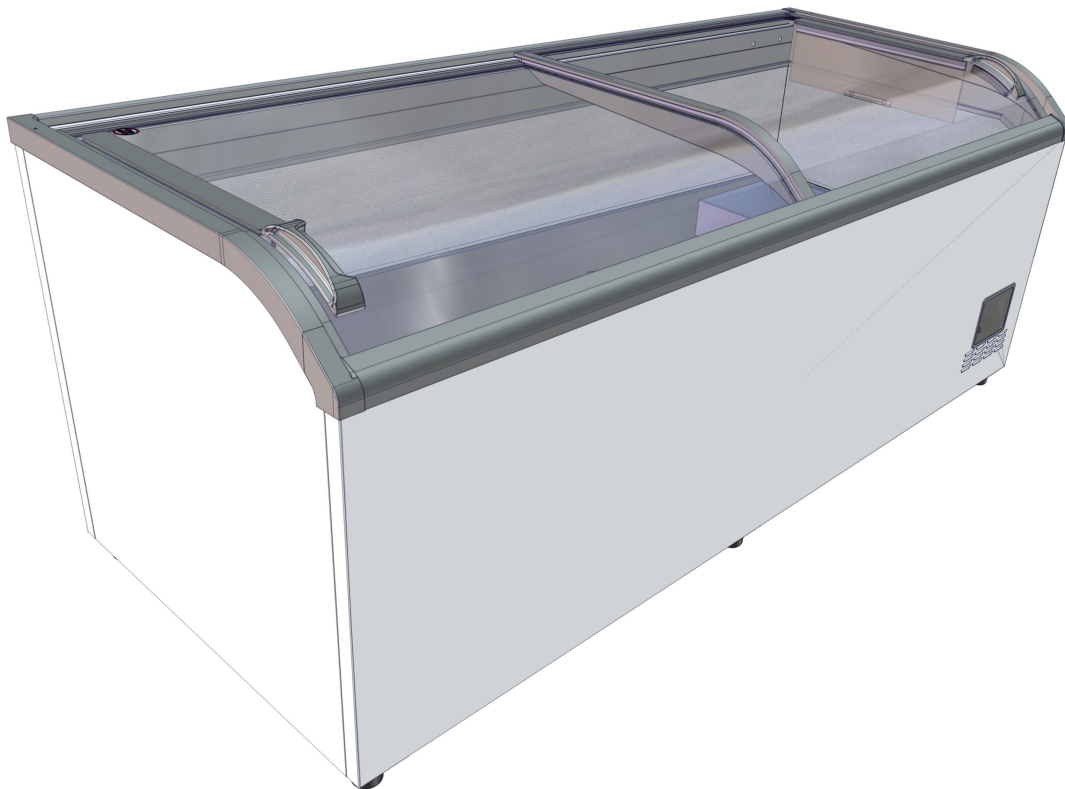

373522

373522

Table of contents

Basic unit PARIS (366452)	3
Refrigeration chest cooler (373531)	5
Electrics PARIS (373532)	7

Basic unit PARIS (366452)

Basic unit PARIS (366452)

Item no.	Article no.	Description	Quantity	Unit
3	441238	roller foot thread Jumbo	6	ST
3	277091	sliding part 00/6500-00.00-00.18.00 36,5mm	6	ST
7	229877	cover controll unit front	1	ST
11	287200	air grill Jumbo black9005	1	ST
12	214518	air grill back Jumbo PS GP grey7045	1	ST
18	276715	siphon evaporatorbox	1	ST
18	278377	lid siphon evaporation tray	1	ST
18	275812	tube 14x19mm 50m FFPYL-MOD-BS	2	M
56	230413	lid upper Paris210 Eco grey7045	1	ST
57	230414	lid lower Paris210 Eco grey7045	1	ST
101	361773	seal set supermarket	1	ST
190	427287	air outlet canal set row Montreal	1	ST
191	370913	blower carrier Jumbo VS 115/60 UL NAM	1	ST
431	467244	buffer upper lid Athen Eco EF	1	ST

Refrigeration chest cooler (373531)

Refrigeration chest cooler (373531)

Item no.	Article no.	Description	Quantity	Unit
9	282686	magnet valve 14VA R04 5C-E21 120V60Hz	1	ST
66	373529	compressor Secop NLV12.6CN 105H6355	1	ST
66	114798	lid with mounting bracked 103N2009	1	ST
71	5039	rubber pad compressor black	1	ST
76	342854	filter dreyer XH9 12,5G Lokring	1	ST
122	276714	evaporator box Jumbo AD	1	ST