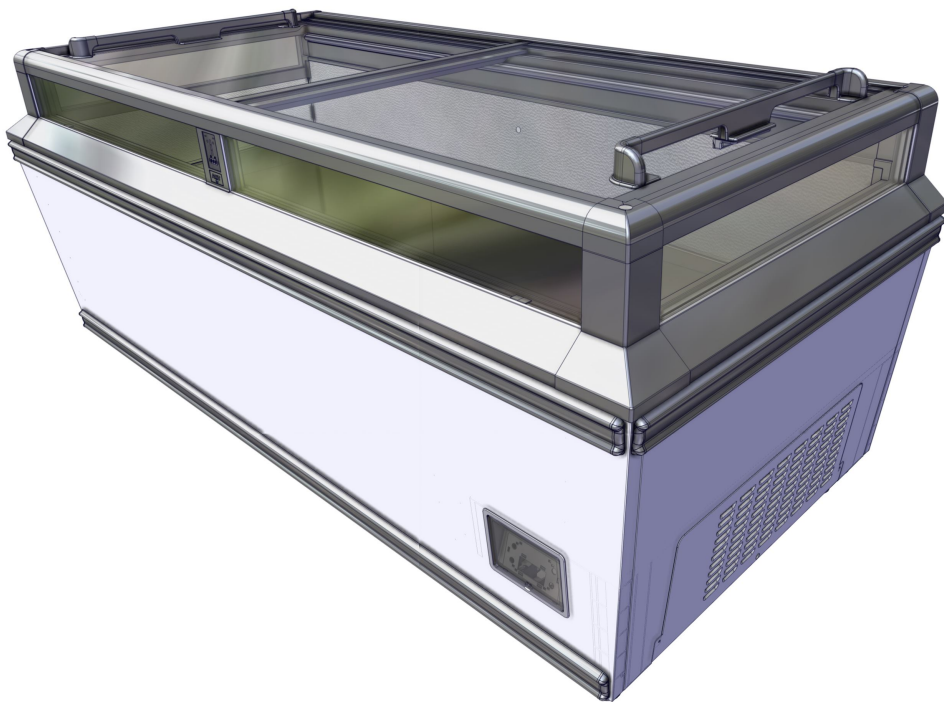

373312

373312

Table of contents

Basic unit SYDNEY (372081)	3
Refrigeration chest cooler (356077)	5
Electrics SYDNEY (376407)	7

Basic unit SYDNEY (372081)

Basic unit SYDNEY (372081)

Item no.	Article no.	Description	Quantity	Unit
3	235456	sliding base 235456	8	ST
7	229877	cover controll unit front	1	ST
11	335176	air grill Jumbo coated grey7044	1	ST
12	469494	air grille back Jumbo grey7037 GP	1	ST
13	371891	central web Sydney blind cover	1	ST
17	235911	plug Paris185 ABS grey7045	2	ST
18	276715	siphon evaporatorbox	1	ST
18	278377	lid siphon evaporation tray	1	ST
54	371882	frontglass Sydney 223	2	ST
55	371883	sideglass Sydney 213	2	ST
56	339217	lid upper Sydney223 grey7045	1	ST
57	339219	lid lower Sydney223 grey7045	1	ST
81	442362	VENTILATORFL. DM200,CCW,A KUSTO TRAN SP	1	ST
101	365414	seal set Sydney 223 upper / lower lid	1	ST
154	327179	cover frame face plate Sydney223	1	ST
155	321131	cover side part right Sydney213 grey7045	1	ST
156	321132	cover side part left Sydney213 grey7045	1	ST
185	321537	frame seal profil welded Sydney223	2	ST
187	321130	frame seal profil welded Sydney213	2	ST
190	371894	air duct set Sydney 223	1	ST
191	370913	blower carrier Jumbo VS 115/60 UL NAM	1	ST
431	467244	buffer upper lid Athen Eco EF	1	ST

Refrigeration chest cooler (356077)

Refrigeration chest cooler (356077)

Item no.	Article no.	Description	Quantity	Unit
9	282686	magnet valve 14VA R04 5C-E21 120V60Hz	1	ST
66	359065	compressor Secop SLV15CNK 104H8578 115V	1	ST
66	114798	lid with mounting bracked 103N2009	1	ST
71	5039	rubber pad compressor black	1	ST
76	342854	filter dreyer XH9 12,5G Lokring	1	ST
122	276714	evaporator box Jumbo AD	1	ST