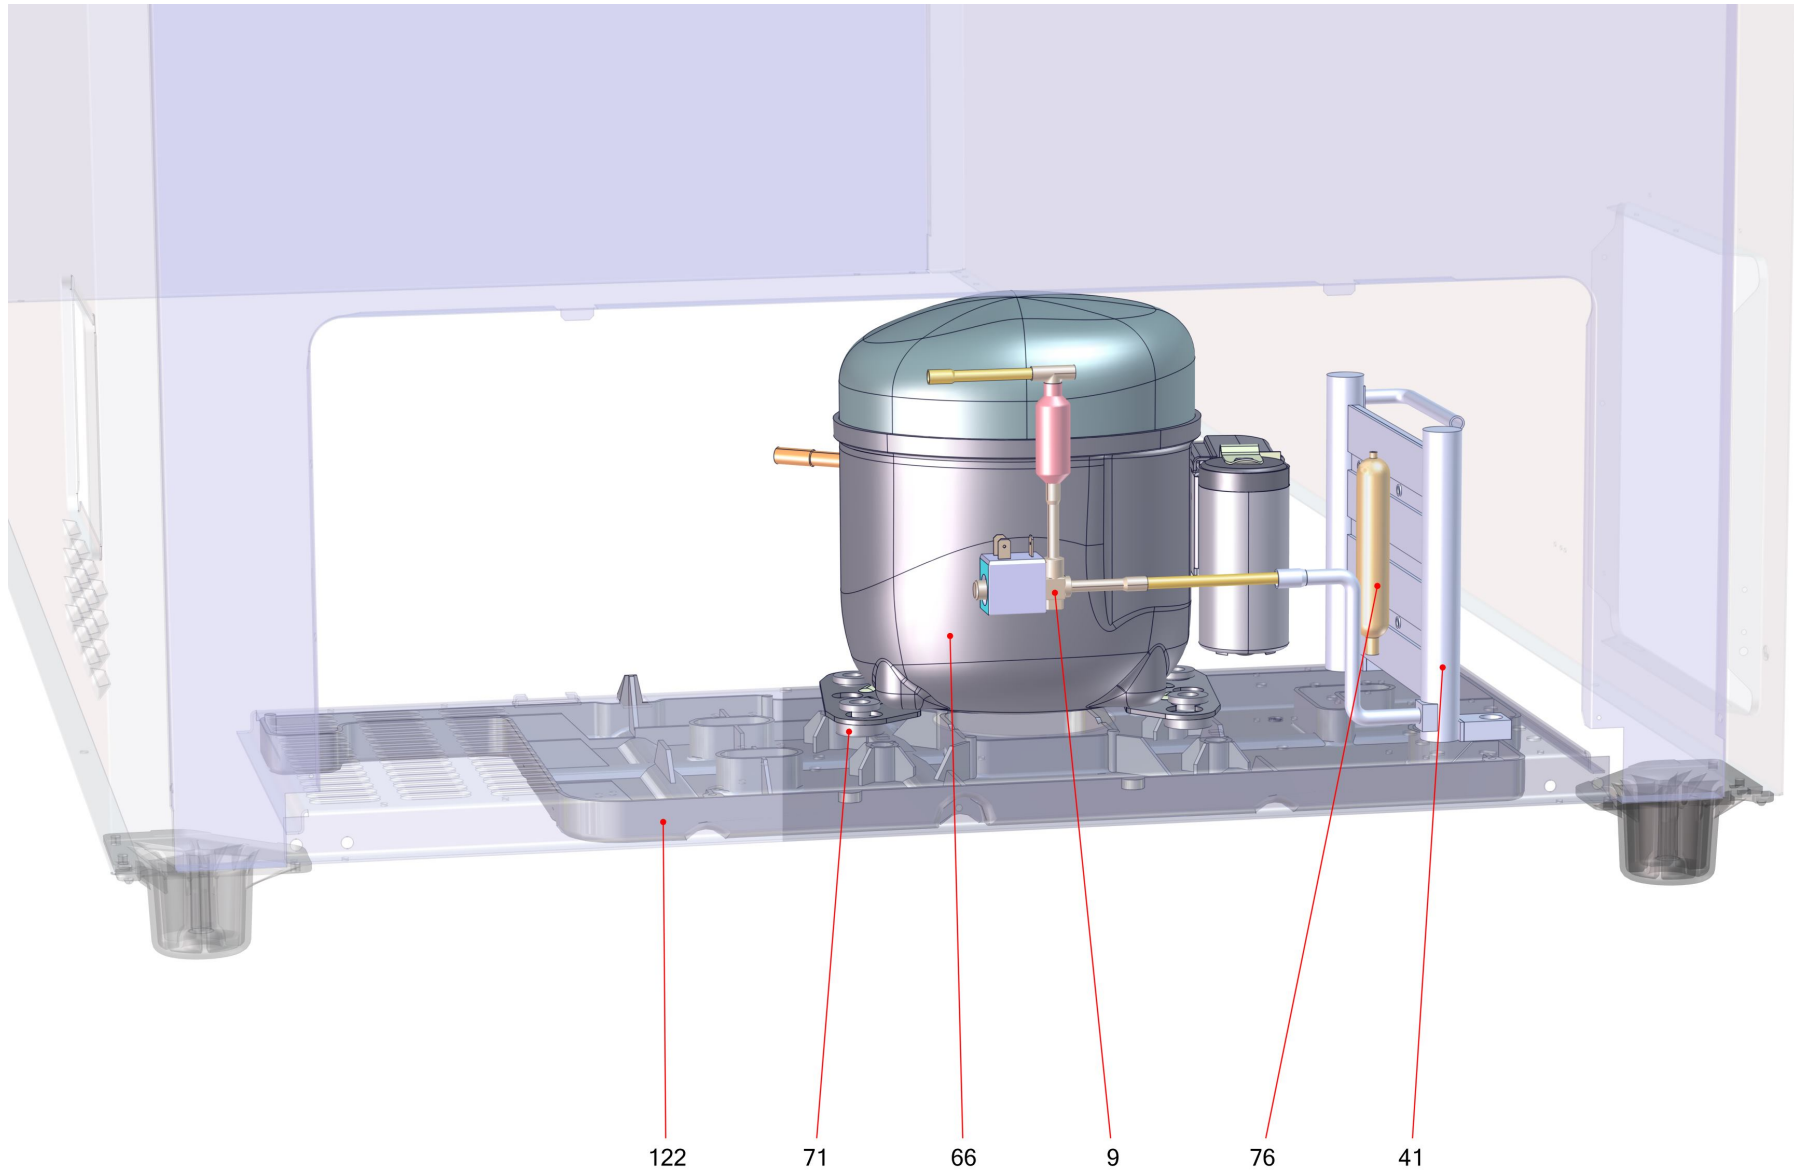

Refrigeration chest cooler (356077)

Refrigeration chest cooler (356077)

Item no.	Article no.	Description	Quantity	Unit
9	282686	magnet valve 14VA R04 5C-E21 120V60Hz	1	ST
66	359065	compressor Secop SLV15CNK 104H8578 115V	1	ST
66	114798	lid with mounting bracked 103N2009	1	ST
71	5039	rubber pad compressor black	1	ST
76	342854	filter dreyer XH9 12,5G Lokring	1	ST
122	276714	evaporator box Jumbo AD	1	ST