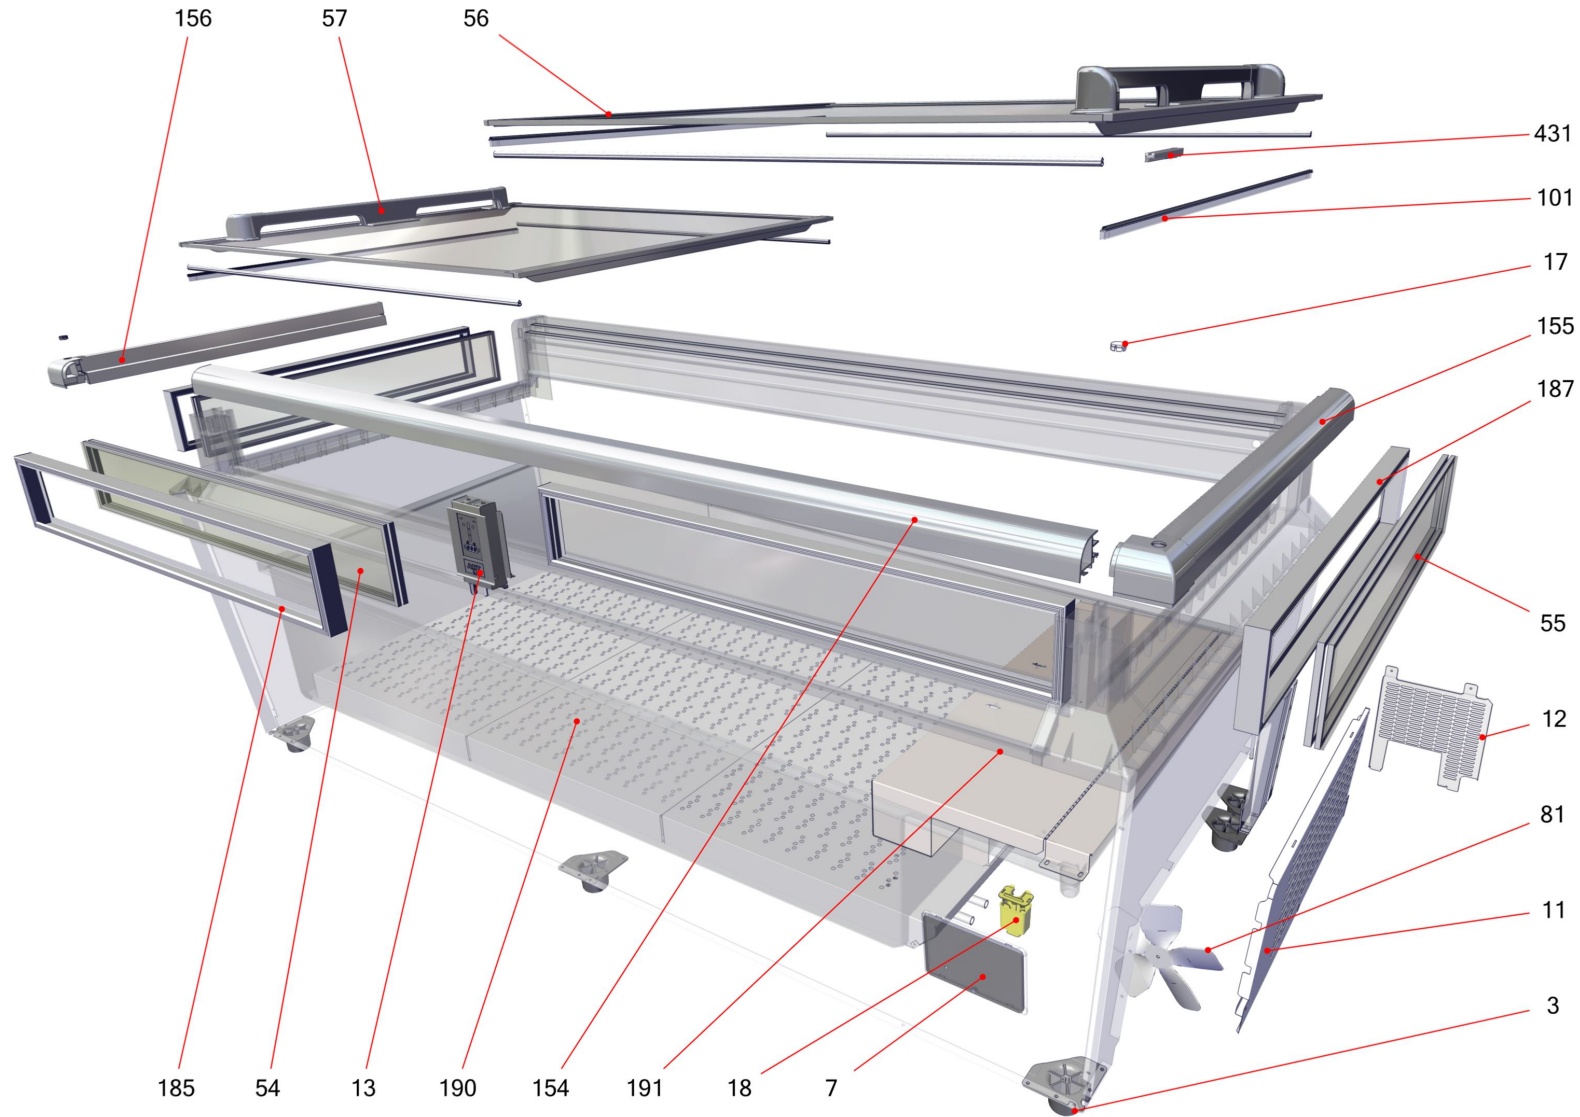

373312

373312

Table of contents

Basic unit SYDNEY (372081)	3
Refrigeration chest cooler (356077)	5
Electrics SYDNEY (376407)	7

Basic unit SYDNEY (372081)

Basic unit SYDNEY (372081)

Item no.	Article no.	Description	Quantity	Unit
3	235456	sliding base 235456	8	ST
7	229877	cover controll unit front	1	ST
11	335176	air grill Jumbo coated grey7044	1	ST
12	469494	air grille back Jumbo grey7037 GP	1	ST
13	371891	central web Sydney blind cover	1	ST
17	235911	plug Paris185 ABS grey7045	2	ST
18	276715	siphon evaporatorbox	1	ST
18	278377	lid siphon evaporation tray	1	ST
54	371882	frontglass Sydney 223	2	ST
55	371883	sideglass Sydney 213	2	ST
56	339217	lid upper Sydney223 grey7045	1	ST
57	339219	lid lower Sydney223 grey7045	1	ST
81	442362	VENTILATORFL. DM200,CCW,A KUSTO TRAN SP	1	ST
101	365414	seal set Sydney 223 upper / lower lid	1	ST
154	327179	cover frame face plate Sydney223	1	ST
155	321131	cover side part right Sydney213 grey7045	1	ST
156	321132	cover side part left Sydney213 grey7045	1	ST
185	321537	frame seal profil welded Sydney223	2	ST
187	321130	frame seal profil welded Sydney213	2	ST
190	371894	air duct set Sydney 223	1	ST
191	370913	blower carrier Jumbo VS 115/60 UL NAM	1	ST
431	467244	buffer upper lid Athen Eco EF	1	ST

Refrigeration chest cooler (356077)

Refrigeration chest cooler (356077)

Item no.	Article no.	Description	Quantity	Unit
9	282686	magnet valve 14VA R04 5C-E21 120V60Hz	1	ST
66	359065	compressor Secop SLV15CNK 104H8578 115V	1	ST
66	114798	lid with mounting bracked 103N2009	1	ST
71	5039	rubber pad compressor black	1	ST
76	342854	filter dreyer XH9 12,5G Lokring	1	ST
122	276714	evaporator box Jumbo AD	1	ST