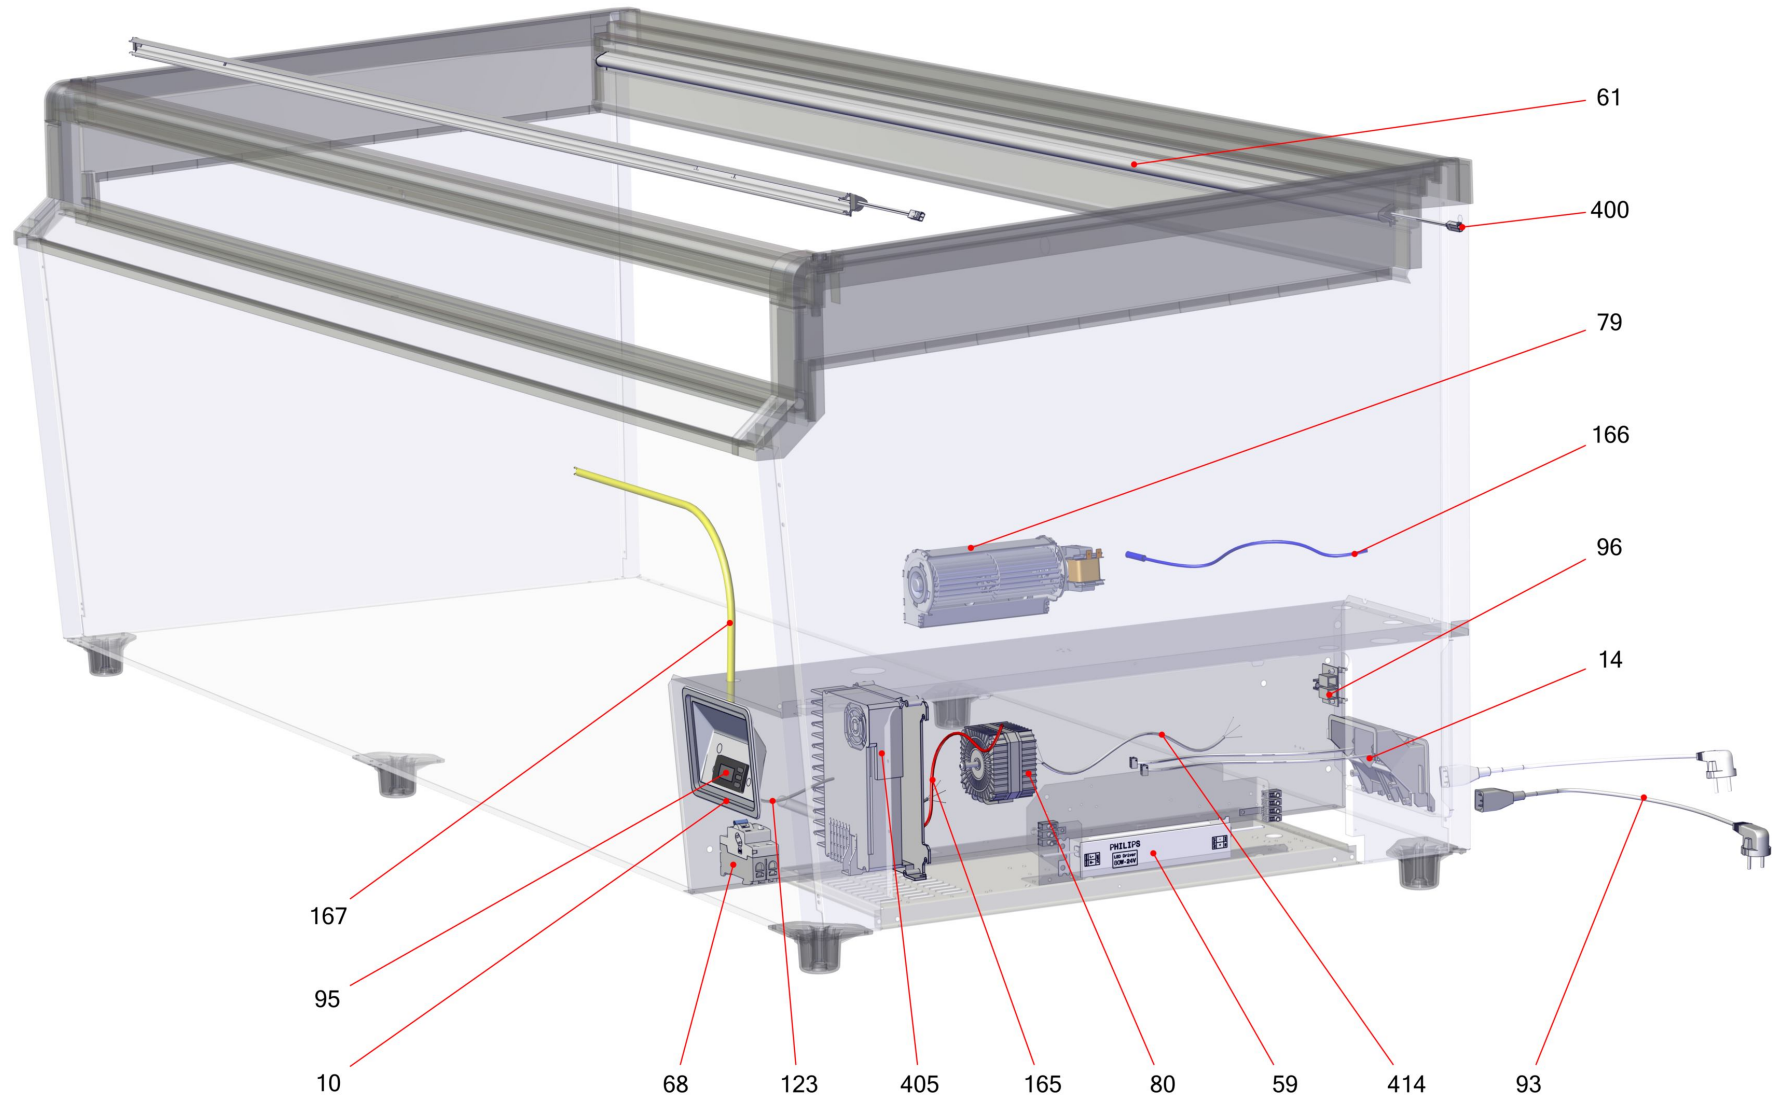

373312

373312

Table of contents

Basic unit SYDNEY (372081)	3
Refrigeration chest cooler (356077)	5
Electrics SYDNEY (376407)	7

Basic unit SYDNEY (372081)

Basic unit SYDNEY (372081)

Item no.	Article no.	Description	Quantity	Unit
3	235456	sliding base 235456	8	ST
7	229877	cover controll unit front	1	ST
11	335176	air grill Jumbo coated grey7044	1	ST
12	469494	air grille back Jumbo grey7037 GP	1	ST
13	371891	central web Sydney blind cover	1	ST
17	235911	plug Paris185 ABS grey7045	2	ST
18	276715	siphon evaporatorbox	1	ST
18	278377	lid siphon evaporation tray	1	ST
54	371882	frontglass Sydney 223	2	ST
55	371883	sideglass Sydney 213	2	ST
56	339217	lid upper Sydney223 grey7045	1	ST
57	339219	lid lower Sydney223 grey7045	1	ST
81	442362	VENTILATORFL. DM200,CCW,A KUSTO TRAN SP	1	ST
101	365414	seal set Sydney 223 upper / lower lid	1	ST
154	327179	cover frame face plate Sydney223	1	ST
155	321131	cover side part right Sydney213 grey7045	1	ST
156	321132	cover side part left Sydney213 grey7045	1	ST
185	321537	frame seal profil welded Sydney223	2	ST
187	321130	frame seal profil welded Sydney213	2	ST
190	371894	air duct set Sydney 223	1	ST
191	370913	blower carrier Jumbo VS 115/60 UL NAM	1	ST
431	467244	buffer upper lid Athen Eco EF	1	ST

Refrigeration chest cooler (356077)

Refrigeration chest cooler (356077)

Item no.	Article no.	Description	Quantity	Unit
9	282686	magnet valve 14VA R04 5C-E21 120V60Hz	1	ST
66	359065	compressor Secop SLV15CNK 104H8578 115V	1	ST
66	114798	lid with mounting bracked 103N2009	1	ST
71	5039	rubber pad compressor black	1	ST
76	342854	filter dreyer XH9 12,5G Lokring	1	ST
122	276714	evaporator box Jumbo AD	1	ST