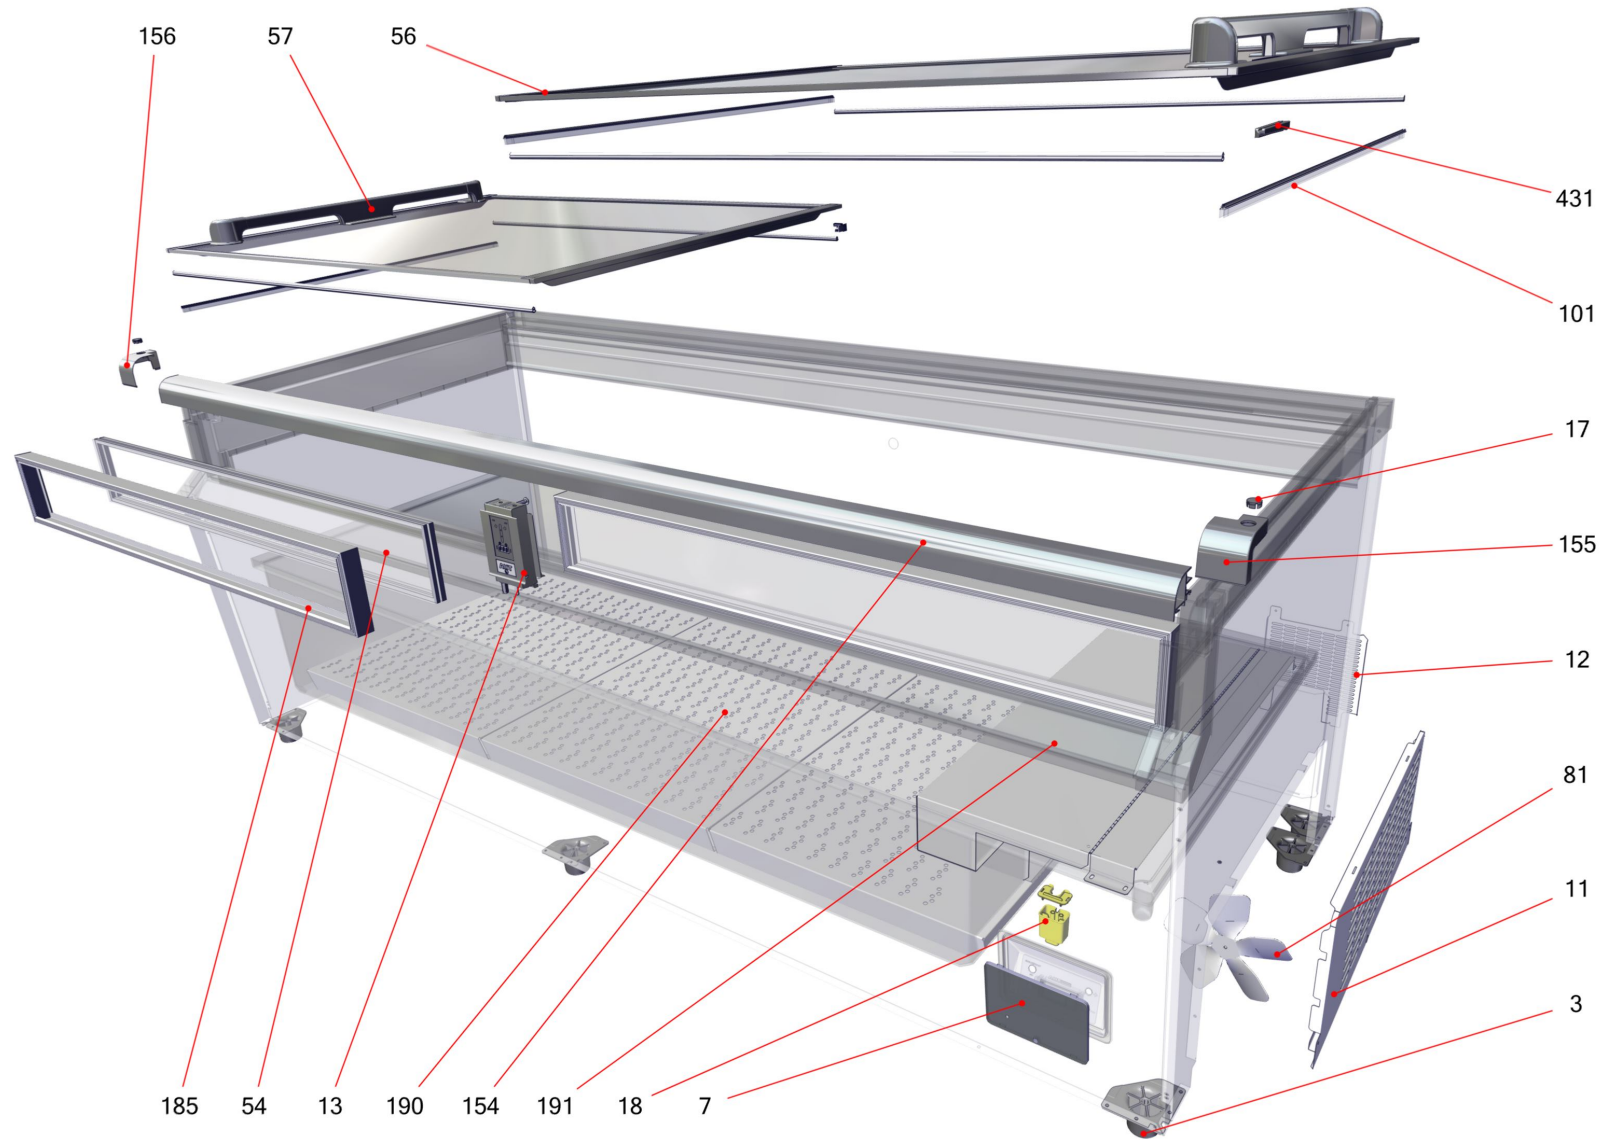

373311

373311

Table of contents

Basic unit SYDNEY (376408)	3
Refrigeration chest cooler (356077)	5
Electrics SYDNEY (376407)	7

Basic unit SYDNEY (376408)

Basic unit SYDNEY (376408)

Item no.	Article no.	Description	Quantity	Unit
3	235456	sliding base 235456	8	ST
7	229877	cover controll unit front	1	ST
11	335176	air grill Jumbo coated grey7044	1	ST
12	469494	air grille back Jumbo grey7037 GP	1	ST
13	371891	central web Sydney blind cover	1	ST
17	235911	plug Paris185 ABS grey7045	2	ST
18	276715	siphon evaporatorbox	1	ST
18	278377	lid siphon evaporation tray	1	ST
54	372049	frontglass Sydney 210	2	ST
56	345729	lid upper Sydney210XL grey7045	1	ST
57	340000	lid lower Sydney210XL grey7045	1	ST
81	442362	VENTILATORFL. DM200,CCW,A KUSTO TRAN SP	1	ST
101	361773	seal set supermarket	1	ST
154	324686	cover frame face plate Sydney210	1	ST
155	304238	cover side frame right Sydney grey7045	1	ST
156	304239	cover side frame left Sydney grey7045	1	ST
185	324692	frame seal profil welded Sydney210	2	ST
190	427287	air outlet canal set row Montreal	1	ST
191	370913	blower carrier Jumbo VS 115/60 UL NAM	1	ST
431	467244	buffer upper lid Athen Eco EF	1	ST