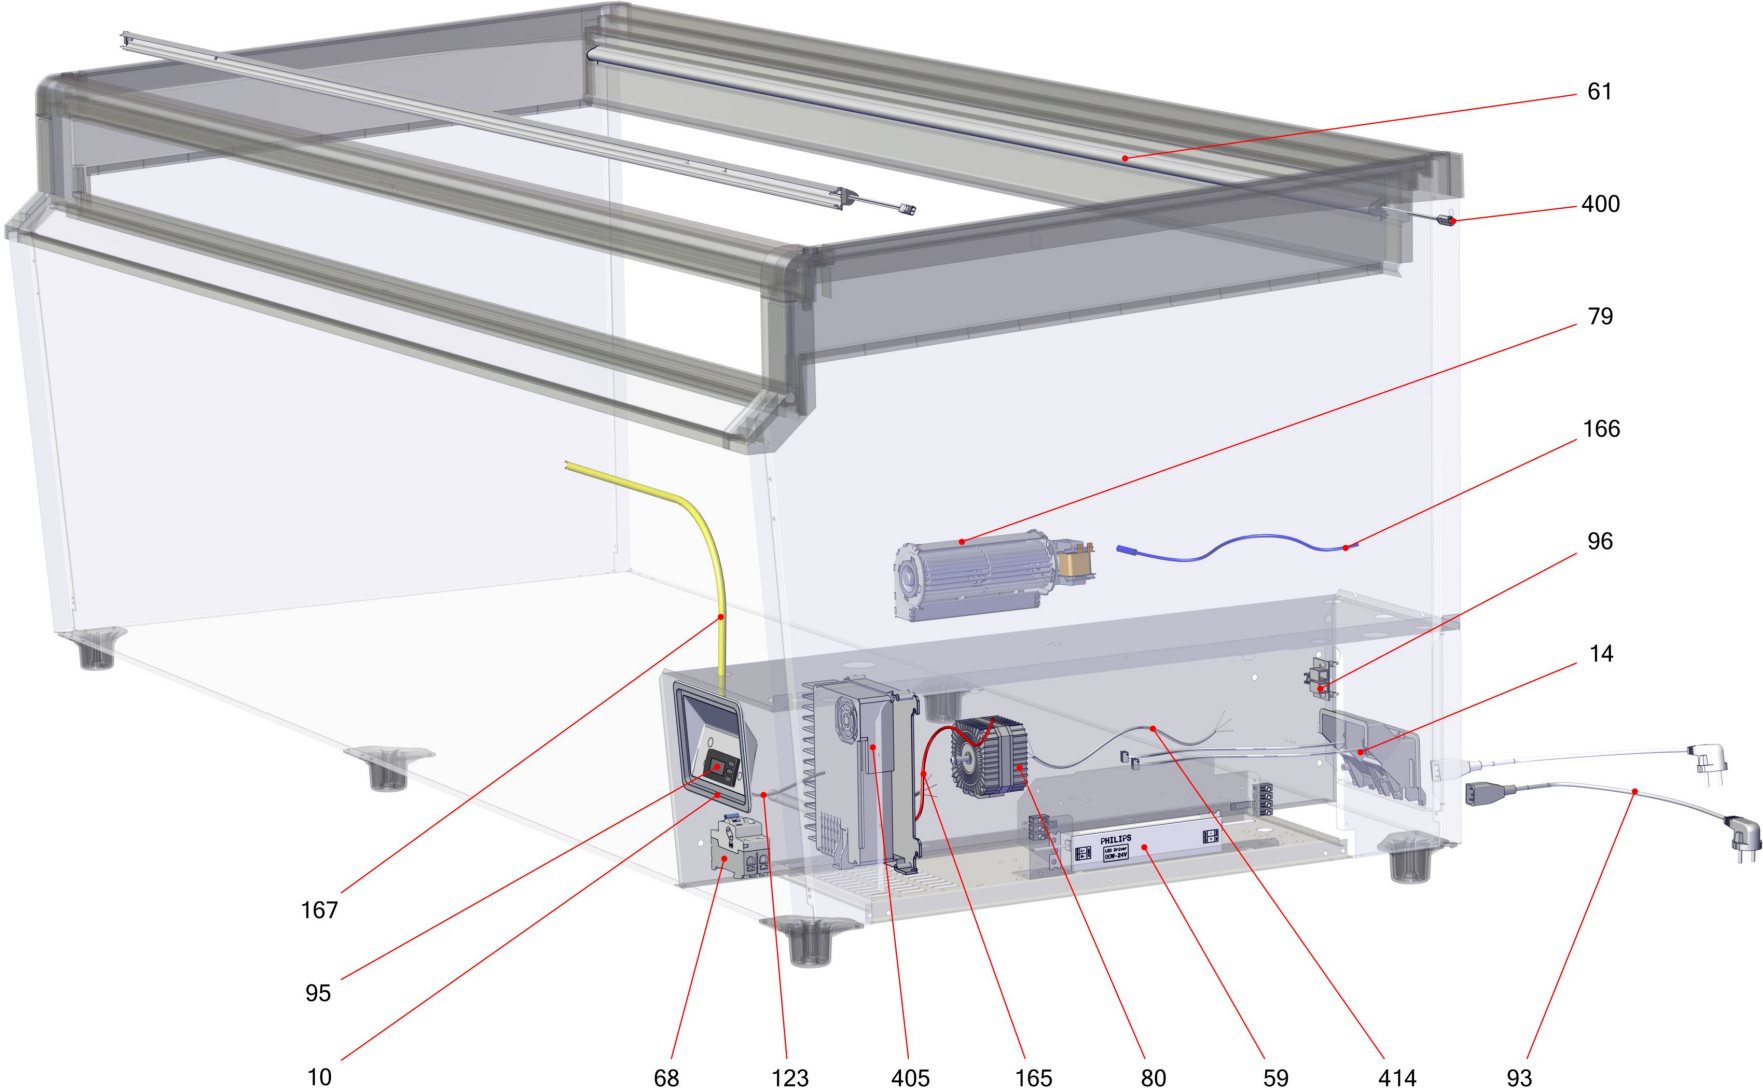

373311

373311

Table of contents

Basic unit SYDNEY (376408)	3
Refrigeration chest cooler (356077)	5
Electrics SYDNEY (376407)	7

Basic unit SYDNEY (376408)

Basic unit SYDNEY (376408)

Item no.	Article no.	Description	Quantity	Unit
3	235456	sliding base 235456	8	ST
7	229877	cover controll unit front	1	ST
11	335176	air grill Jumbo coated grey7044	1	ST
12	469494	air grille back Jumbo grey7037 GP	1	ST
13	371891	central web Sydney blind cover	1	ST
17	235911	plug Paris185 ABS grey7045	2	ST
18	276715	siphon evaporatorbox	1	ST
18	278377	lid siphon evaporation tray	1	ST
54	372049	frontglass Sydney 210	2	ST
56	345729	lid upper Sydney210XL grey7045	1	ST
57	340000	lid lower Sydney210XL grey7045	1	ST
81	442362	VENTILATORFL. DM200,CCW,A KUSTO TRAN SP	1	ST
101	361773	seal set supermarket	1	ST
154	324686	cover frame face plate Sydney210	1	ST
155	304238	cover side frame right Sydney grey7045	1	ST
156	304239	cover side frame left Sydney grey7045	1	ST
185	324692	frame seal profil welded Sydney210	2	ST
190	427287	air outlet canal set row Montreal	1	ST
191	370913	blower carrier Jumbo VS 115/60 UL NAM	1	ST
431	467244	buffer upper lid Athen Eco EF	1	ST

Refrigeration chest cooler (356077)

Refrigeration chest cooler (356077)

Item no.	Article no.	Description	Quantity	Unit
9	282686	magnet valve 14VA R04 5C-E21 120V60Hz	1	ST
66	359065	compressor Secop SLV15CNK 104H8578 115V	1	ST
66	114798	lid with mounting bracked 103N2009	1	ST
71	5039	rubber pad compressor black	1	ST
76	342854	filter dreyer XH9 12,5G Lokring	1	ST
122	276714	evaporator box Jumbo AD	1	ST