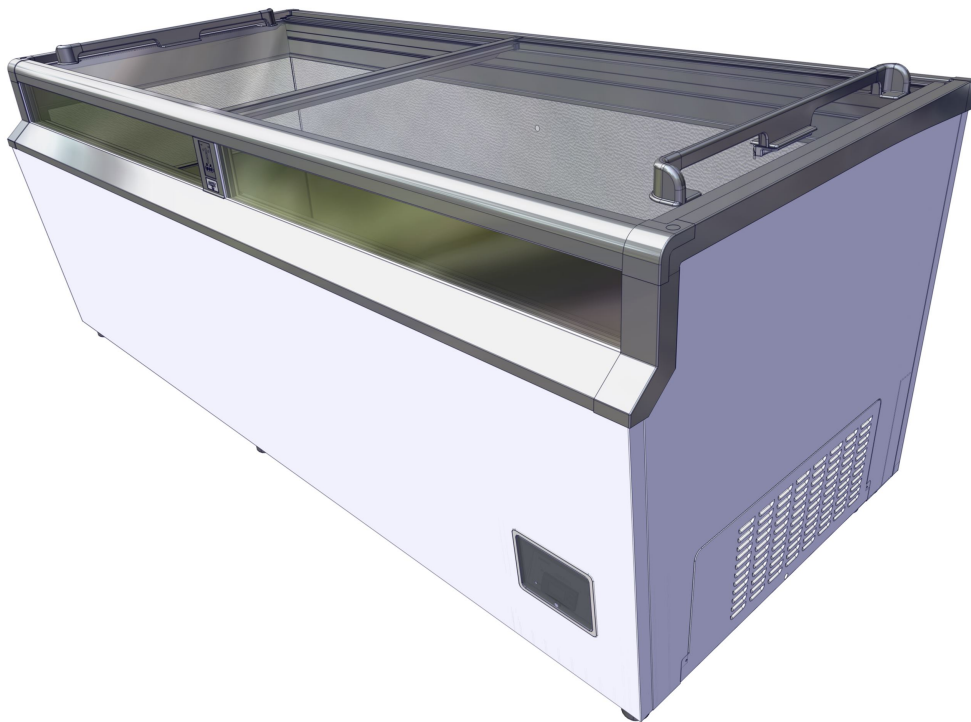

373311

373311

Table of contents

Basic unit SYDNEY (376408)	3
Refrigeration chest cooler (356077)	5
Electrics SYDNEY (376407)	7

Basic unit SYDNEY (376408)

Basic unit SYDNEY (376408)

Item no.	Article no.	Description	Quantity	Unit
3	235456	sliding base 235456	8	ST
7	229877	cover controll unit front	1	ST
11	335176	air grill Jumbo coated grey7044	1	ST
12	469494	air grille back Jumbo grey7037 GP	1	ST
13	371891	central web Sydney blind cover	1	ST
17	235911	plug Paris185 ABS grey7045	2	ST
18	276715	siphon evaporatorbox	1	ST
18	278377	lid siphon evaporation tray	1	ST
54	372049	frontglass Sydney 210	2	ST
56	345729	lid upper Sydney210XL grey7045	1	ST
57	340000	lid lower Sydney210XL grey7045	1	ST
81	442362	VENTILATORFL. DM200,CCW,A KUSTO TRAN SP	1	ST
101	361773	seal set supermarket	1	ST
154	324686	cover frame face plate Sydney210	1	ST
155	304238	cover side frame right Sydney grey7045	1	ST
156	304239	cover side frame left Sydney grey7045	1	ST
185	324692	frame seal profil welded Sydney210	2	ST
190	427287	air outlet canal set row Montreal	1	ST
191	370913	blower carrier Jumbo VS 115/60 UL NAM	1	ST
431	467244	buffer upper lid Athen Eco EF	1	ST

Refrigeration chest cooler (356077)

Refrigeration chest cooler (356077)

Item no.	Article no.	Description	Quantity	Unit
9	282686	magnet valve 14VA R04 5C-E21 120V60Hz	1	ST
66	359065	compressor Secop SLV15CNK 104H8578 115V	1	ST
66	114798	lid with mounting bracked 103N2009	1	ST
71	5039	rubber pad compressor black	1	ST
76	342854	filter dreyer XH9 12,5G Lokring	1	ST
122	276714	evaporator box Jumbo AD	1	ST