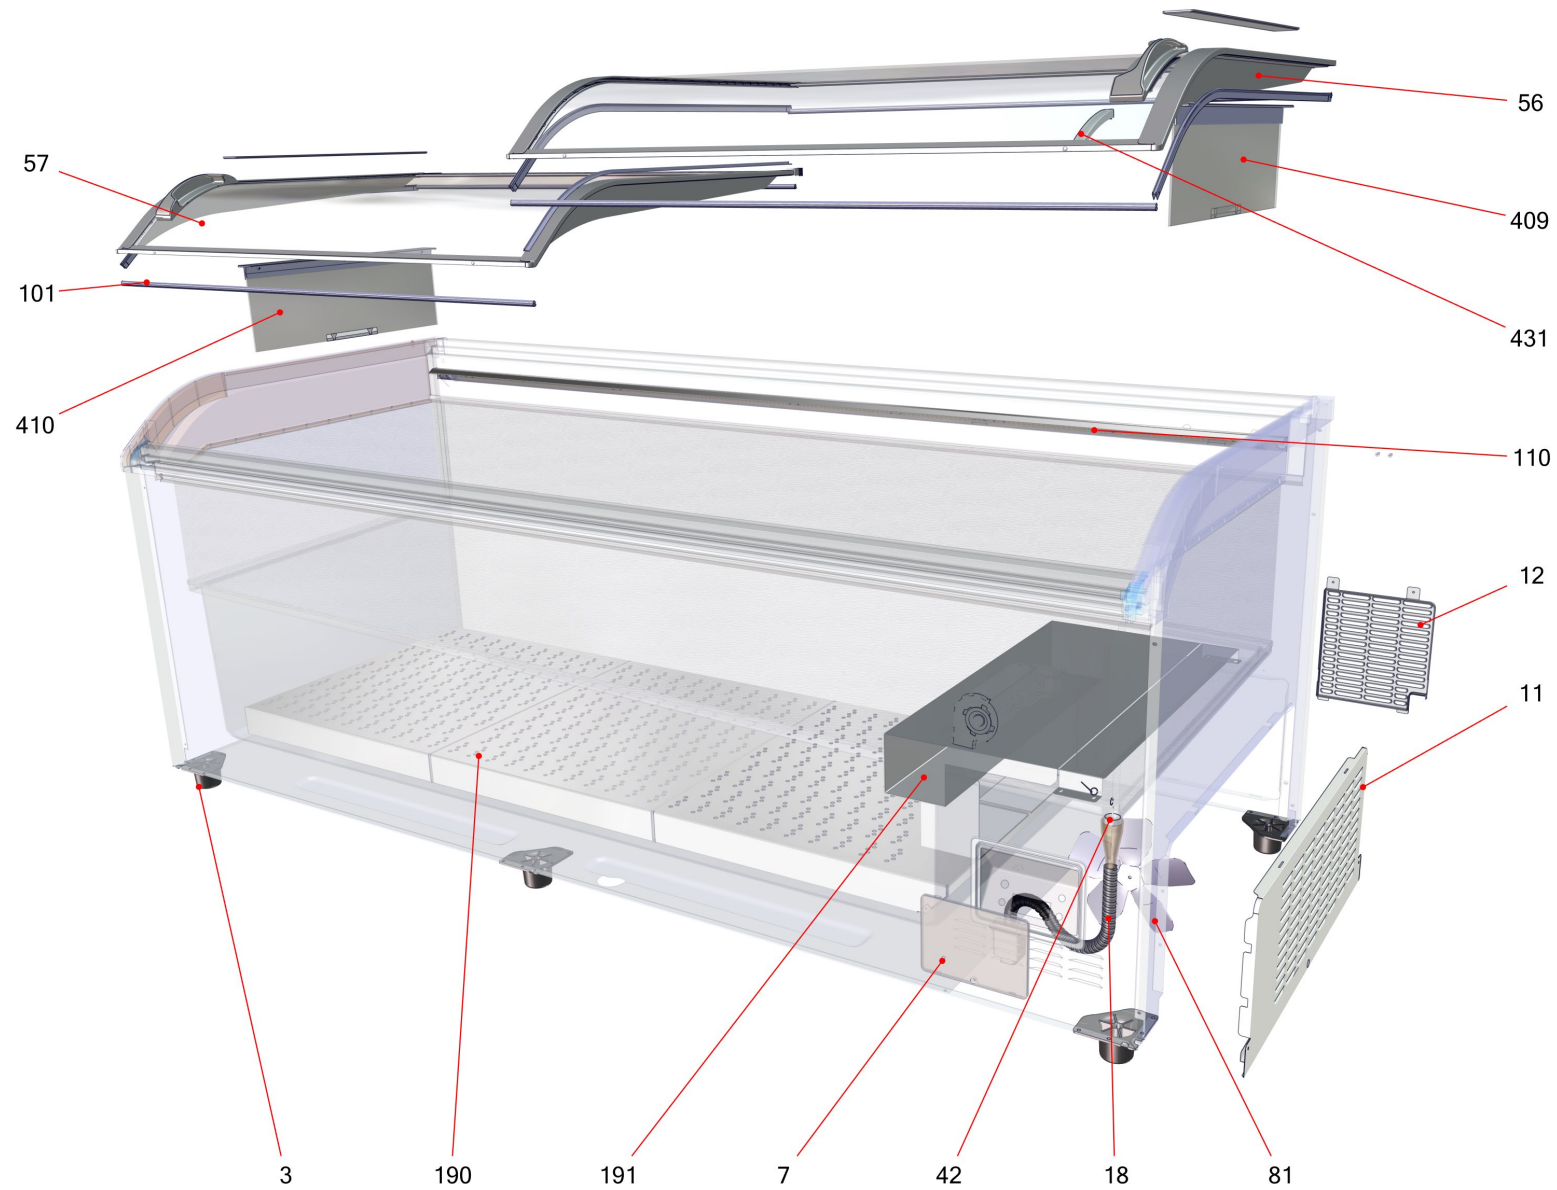

## Table of contents

---

Basic unit MIAMI (391199)	3
Refrigeration chest cooler (356077)	5
Electrics MIAMI (391201)	7

## Basic unit MIAMI (391199)

## Basic unit MIAMI (391199)

Item no.	Article no.	Description	Quantity	Unit
3	235456	sliding base 235456	6	ST
7	<a href="#">229877</a>	cover controll unit front	1	ST
11	<a href="#">286714</a>	air grill air flap white9003	1	ST
12	214518	air grill back Jumbo PS GP grey7045	1	ST
18	276715	siphon evaporatorbox	1	ST
18	278377	lid siphon evaporation tray	1	ST
42	<a href="#">210595</a>	filter condensation gutter Jumbo stainless	1	ST
56	203838	lid upper Miami250 grey7045	1	ST
57	203837	lid lower Miami250 grey7045	1	ST
81	442362	VENTILATORFL. DM200,CCW,A KUSTO TRAN SP	1	ST
101	<a href="#">361773</a>	seal set supermarket	1	ST
110	297480	LED cover back Paris250 2382mm	1	ST
190	427287	air outlet canal set row Montreal	1	ST
191	370913	blower carrier Jumbo VS 115/60 UL NAM	1	ST
431	467244	buffer upper lid Athen Eco EF	1	ST