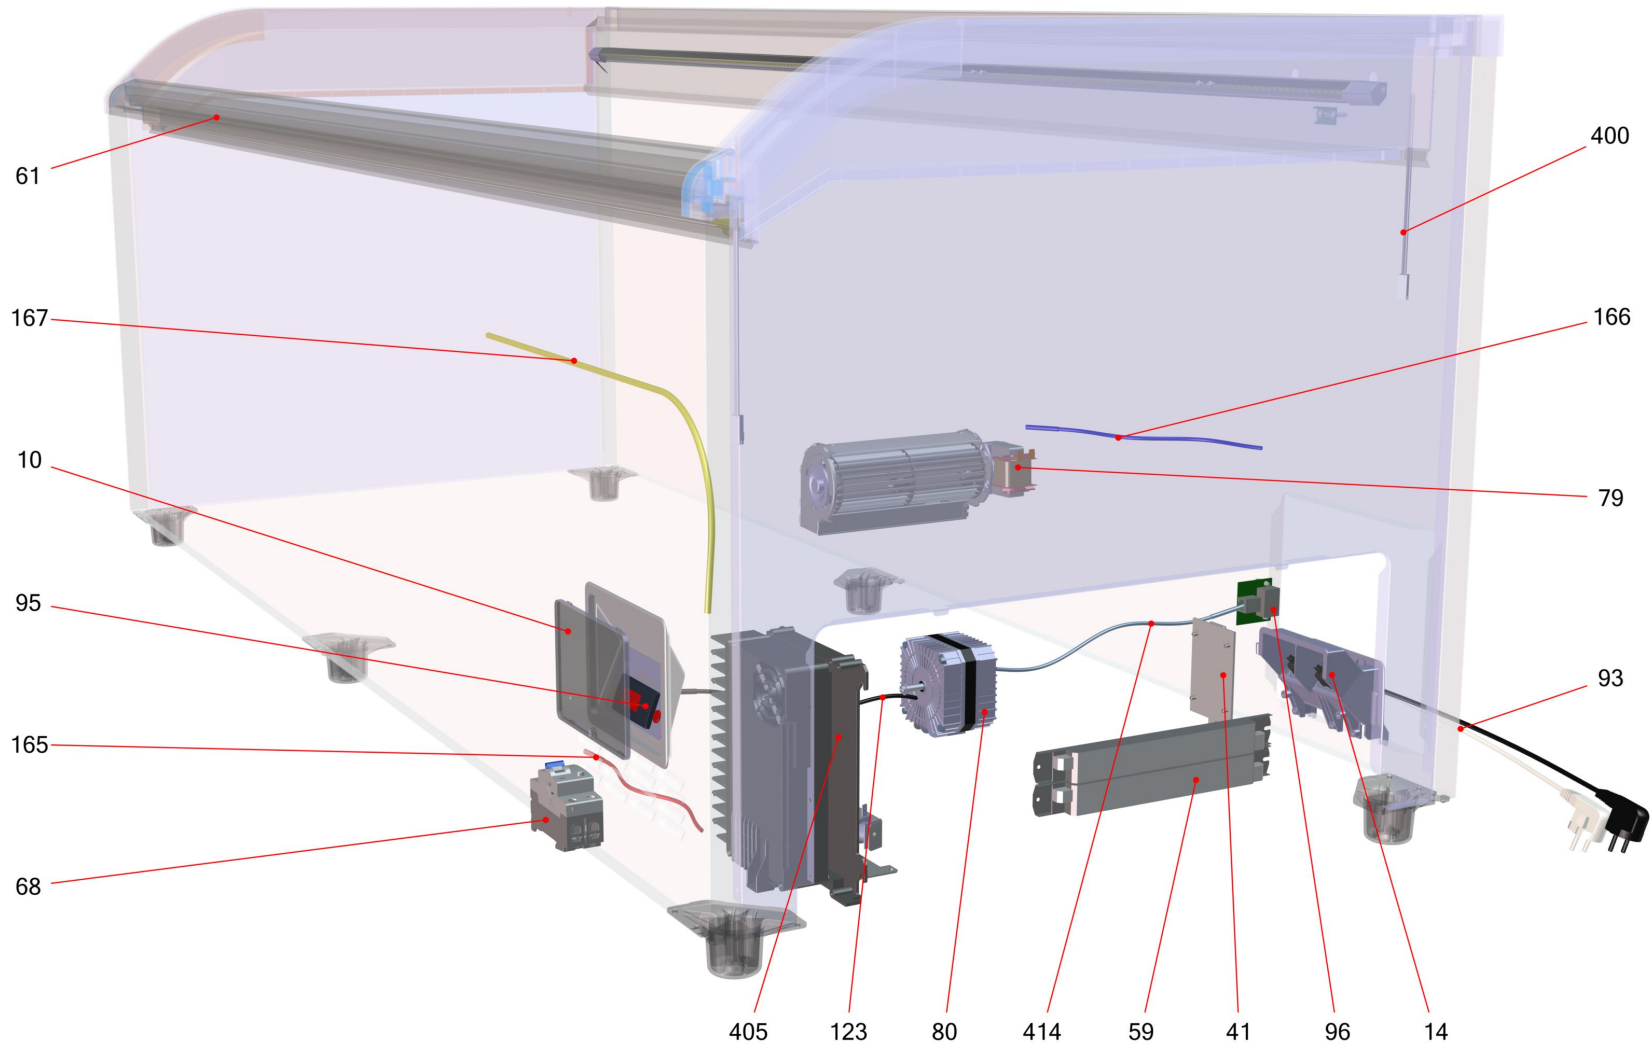

Electrics MIAMI (391201)

Item no.	Article no.	Description	Quantity	Unit
10	356222	control unit Secop gp white 9003	1	ST
14	373382	IEC-connector set GP UL light grey 7045	1	ST
59	297491	LED driver SAIF SLT30-700IF-1	2	ST
61	356093	LED-set Miami Eco 250(U) 5000K	1	ST
68	434130	FI-switch ABB GFCI 110V	1	ST
79	228908	fan cross current QLZ06/1800 120V/60HZ 12W	1	ST
80	402913	fan ECR2-371 Wellington + cable GP	1	ST
93	335196	connection cable IEC UL 5-15P device+barcode	1	ST
93	373377	connection cable IEC US C5 light+barcode	1	ST
95	266479	control panel Secop SLV105N9510 TYP CRA162	1	ST
96	203705	bus board Secop GP	1	ST
123	267095	cable connector control panel SLV 105N9509	1	ST
165	335725	sensor floor T1 GP UL NAM red	1	ST
166	402406	sensor air T2 GP blue 1000lg	1	ST
167	335726	sensor limit T4 GP UL NAM yellow	1	ST
400	356094	set LED-cable Miami250	1	ST
405	424048	controller GP 240V 50/60 4627 V1.14 V2	1	ST
414	400729	bus line intern Cat5 1,2m	1	ST