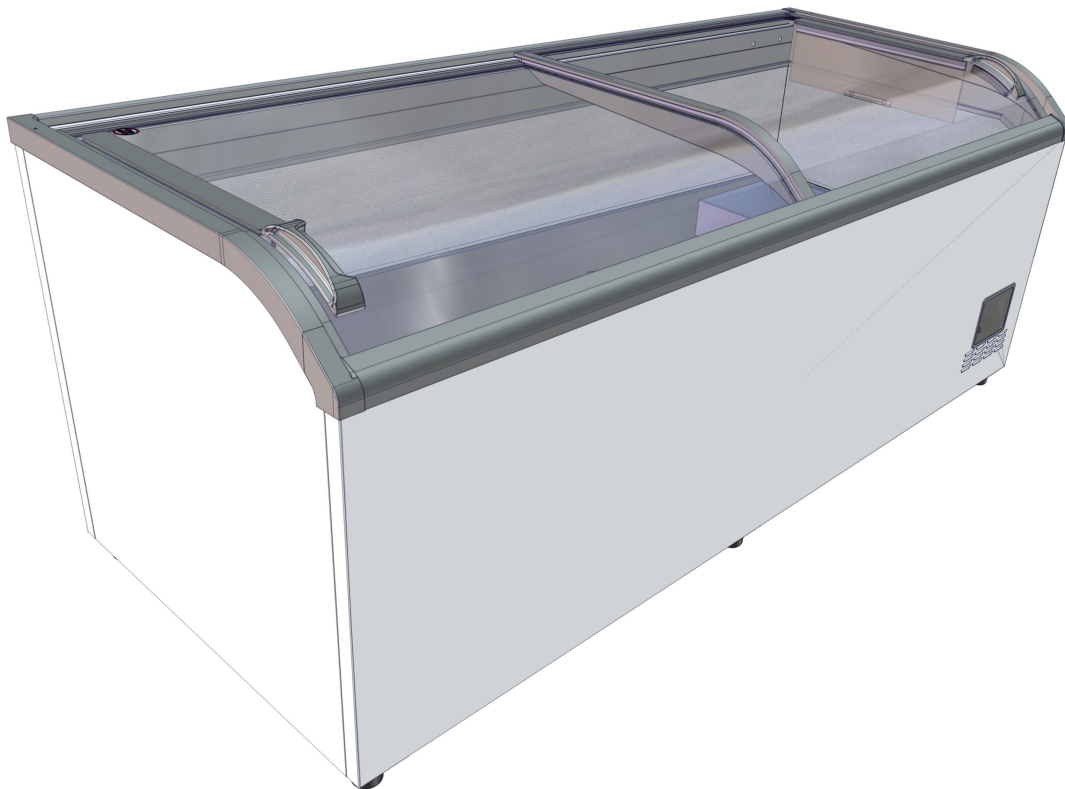

## Table of contents

---

Basic unit MIAMI (391199)	3
Refrigeration chest cooler (356077)	5
Electrics MIAMI (391201)	7

## Basic unit MIAMI (391199)

## Basic unit MIAMI (391199)

Item no.	Article no.	Description	Quantity	Unit
3	235456	sliding base 235456	6	ST
7	<a href="#">229877</a>	cover controll unit front	1	ST
11	<a href="#">286714</a>	air grill air flap white9003	1	ST
12	214518	air grill back Jumbo PS GP grey7045	1	ST
18	276715	siphon evaporatorbox	1	ST
18	278377	lid siphon evaporation tray	1	ST
42	<a href="#">210595</a>	filter condensation gutter Jumbo stainless	1	ST
56	203838	lid upper Miami250 grey7045	1	ST
57	203837	lid lower Miami250 grey7045	1	ST
81	442362	VENTILATORFL. DM200,CCW,A KUSTO TRAN SP	1	ST
101	<a href="#">361773</a>	seal set supermarket	1	ST
110	297480	LED cover back Paris250 2382mm	1	ST
190	427287	air outlet canal set row Montreal	1	ST
191	370913	blower carrier Jumbo VS 115/60 UL NAM	1	ST
431	467244	buffer upper lid Athen Eco EF	1	ST