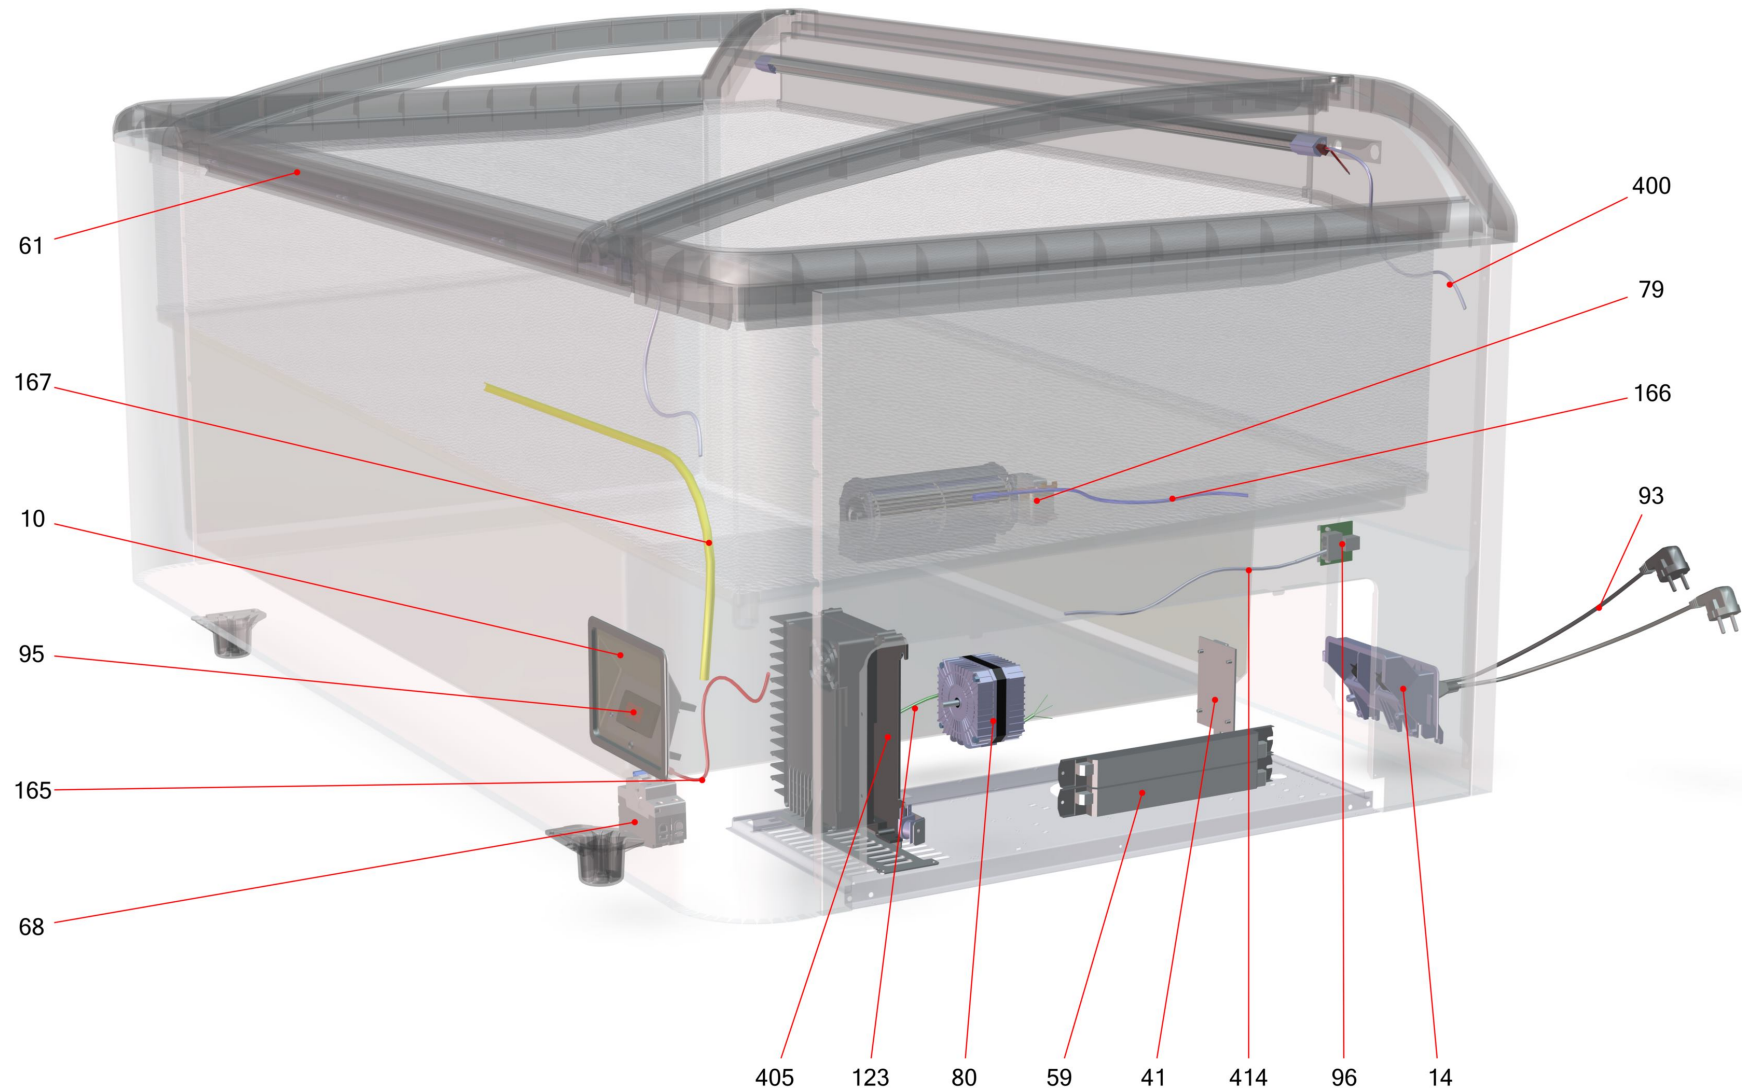

Electrics MIAMI (391200)

Electrics MIAMI (391200)

Item no.	Article no.	Description	Quantity	Unit
10	356222	control unit Secop gp white 9003	1	ST
14	373382	IEC-connector set GP UL light grey 7045	1	ST
59	297491	LED driver SAIF SLT30-700IF-1	2	ST
61	356089	LED-set Miami Eco 185 (U) 5000K	1	ST
68	434130	FI-switch ABB GFCI 110V	1	ST
79	228908	fan cross current QLZ06/1800 120V/60HZ 12W	1	ST
80	402913	fan ECR2-371 Wellington + cable GP	1	ST
93	335196	connection cable IEC UL 5-15P device+barcode	1	ST
93	373377	connection cable IEC US C5 light+barcode	1	ST
95	266479	control panel Secop SLV105N9510 TYP CRA162	1	ST
96	203705	bus board Secop GP	1	ST
123	267095	cable connector control panel SLV 105N9509	1	ST
165	335725	sensor floor T1 GP UL NAM red	1	ST
166	402406	sensor air T2 GP blue 1000lg	1	ST
167	335726	sensor limit T4 GP UL NAM yellow	1	ST
400	356090	LED-cable set Miami185	1	ST
405	424032	controller NLV/GP 110-240V 50/60Hz 4668	1	ST
414	400729	bus line intern Cat5 1,2m	1	ST