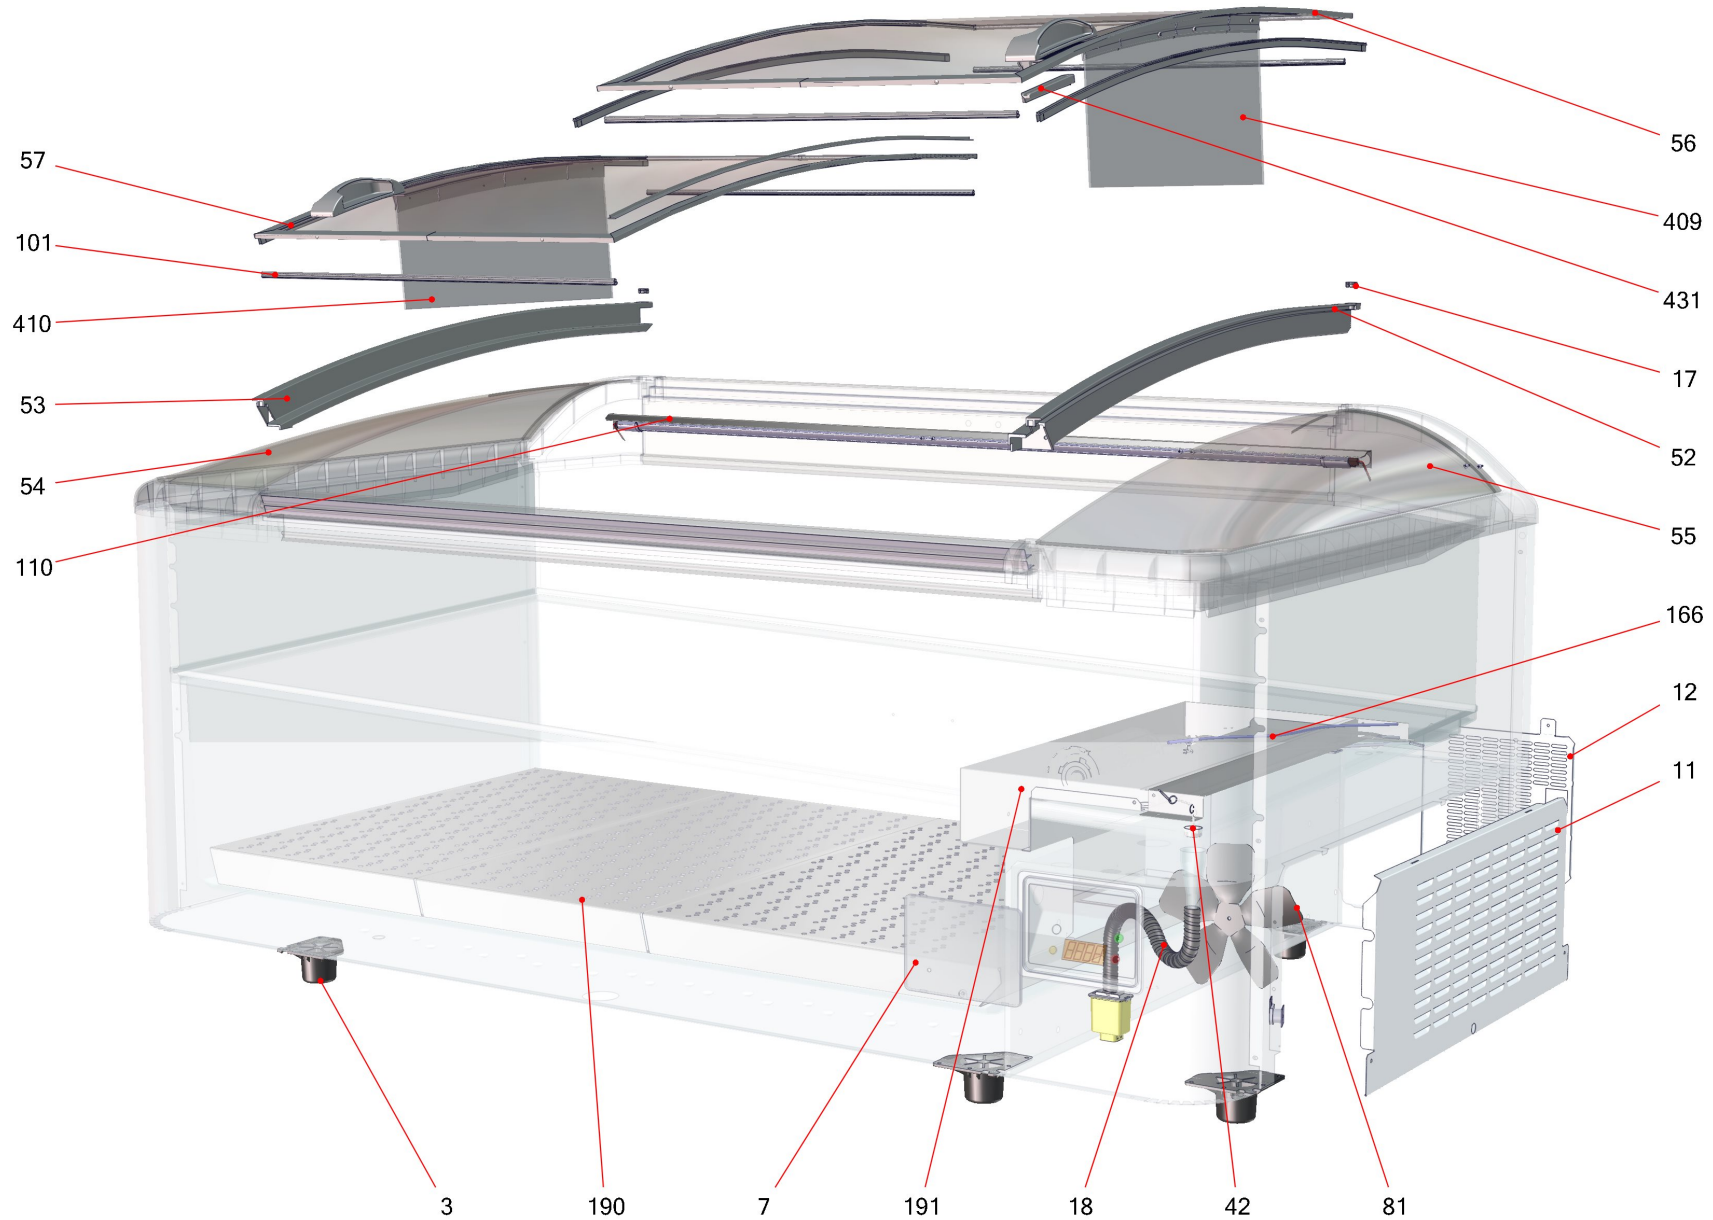

## Table of contents

---

Basic unit MIAMI (391198)	3
Refrigeration chest cooler (373531)	5
Electrics MIAMI (391200)	7

## Basic unit MIAMI (391198)

## Basic unit MIAMI (391198)

Item no.	Article no.	Description	Quantity	Unit
3	235456	sliding base 235456	8	ST
7	<a href="#">229877</a>	cover controll unit front	1	ST
11	<a href="#">286714</a>	air grill air flap white9003	1	ST
12	214518	air grill back Jumbo PS GP grey7045	1	ST
17	235911	plug Paris185 ABS grey7045	1	ST
18	276715	siphon evaporatorbox	1	ST
18	278377	lid siphon evaporation tray	1	ST
42	<a href="#">210595</a>	filter condensation gutter Jumbo stainless	1	ST
52	205975	lid plating Athen207/7 ECO right grey	1	ST
53	205976	lid plating Athen207/7 ECO left grey	1	ST
54	361629	glass element Miami185 left grey7045	1	ST
55	361631	glass element Miami185right grey7045	1	ST
56	203841	lid upper Miami185XL grey7045	1	ST
57	203840	lid lower Miami185XL grey7045	1	ST
81	442362	VENTILATORFL. DM200,CCW,A KUSTO TRAN SP	1	ST
101	<a href="#">361773</a>	seal set supermarket	1	ST
110	297478	LED-cover back Paris185 1382mm	1	ST
190	427287	air outlet canal set row Montreal	1	ST
191	370913	blower carrier Jumbo VS 115/60 UL NAM	1	ST
431	467244	buffer upper lid Athen Eco EF	1	ST