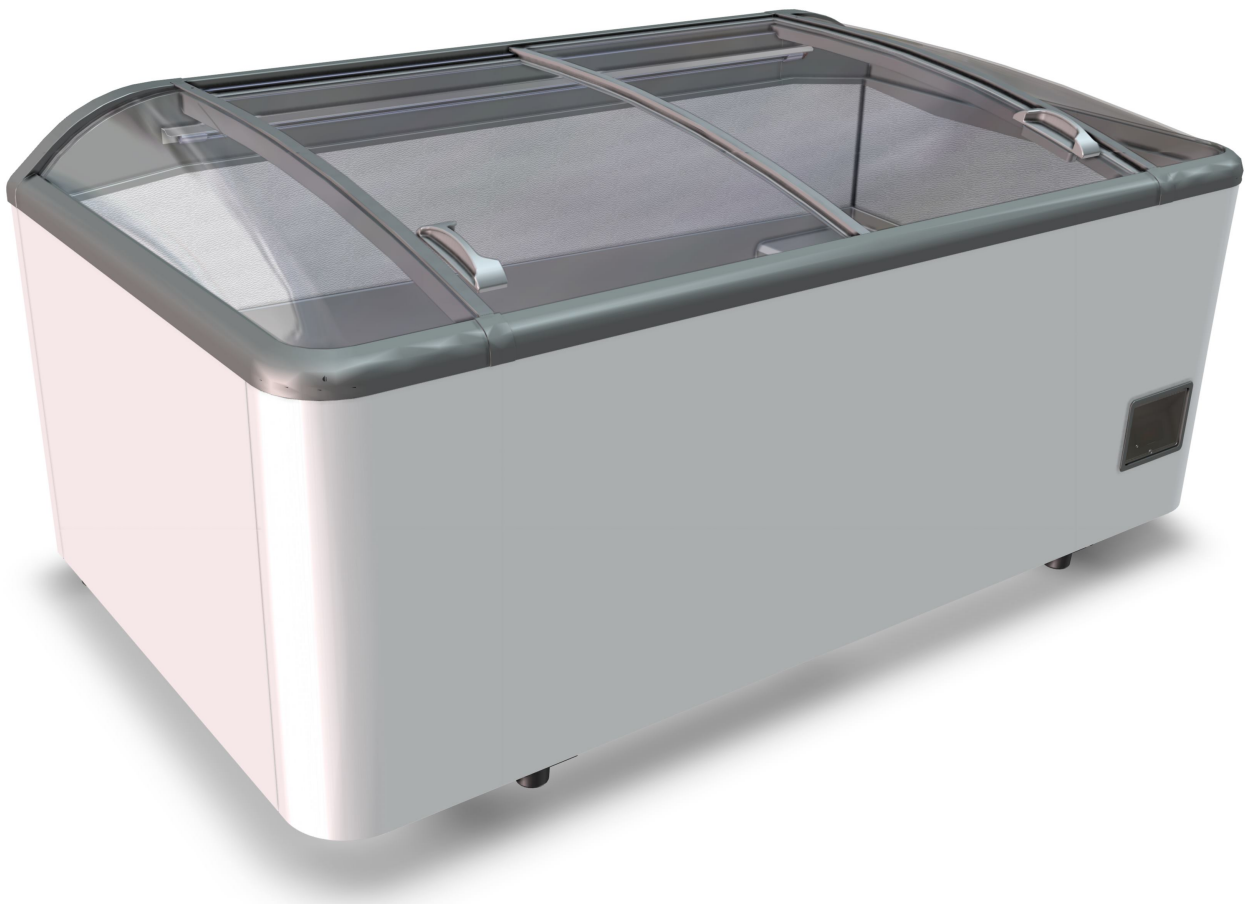

## Table of contents

---

Basic unit MIAMI (391198)	3
Refrigeration chest cooler (373531)	5
Electrics MIAMI (391200)	7

## Basic unit MIAMI (391198)

## Basic unit MIAMI (391198)

Item no.	Article no.	Description	Quantity	Unit
3	235456	sliding base 235456	8	ST
7	<a href="#">229877</a>	cover controll unit front	1	ST
11	<a href="#">286714</a>	air grill air flap white9003	1	ST
12	214518	air grill back Jumbo PS GP grey7045	1	ST
17	235911	plug Paris185 ABS grey7045	1	ST
18	276715	siphon evaporatorbox	1	ST
18	278377	lid siphon evaporation tray	1	ST
42	<a href="#">210595</a>	filter condensation gutter Jumbo stainless	1	ST
52	205975	lid plating Athen207/7 ECO right grey	1	ST
53	205976	lid plating Athen207/7 ECO left grey	1	ST
54	361629	glass element Miami185 left grey7045	1	ST
55	361631	glass element Miami185right grey7045	1	ST
56	203841	lid upper Miami185XL grey7045	1	ST
57	203840	lid lower Miami185XL grey7045	1	ST
81	442362	VENTILATORFL. DM200,CCW,A KUSTO TRAN SP	1	ST
101	<a href="#">361773</a>	seal set supermarket	1	ST
110	297478	LED-cover back Paris185 1382mm	1	ST
190	427287	air outlet canal set row Montreal	1	ST
191	370913	blower carrier Jumbo VS 115/60 UL NAM	1	ST
431	467244	buffer upper lid Athen Eco EF	1	ST

## Refrigeration chest cooler (373531)