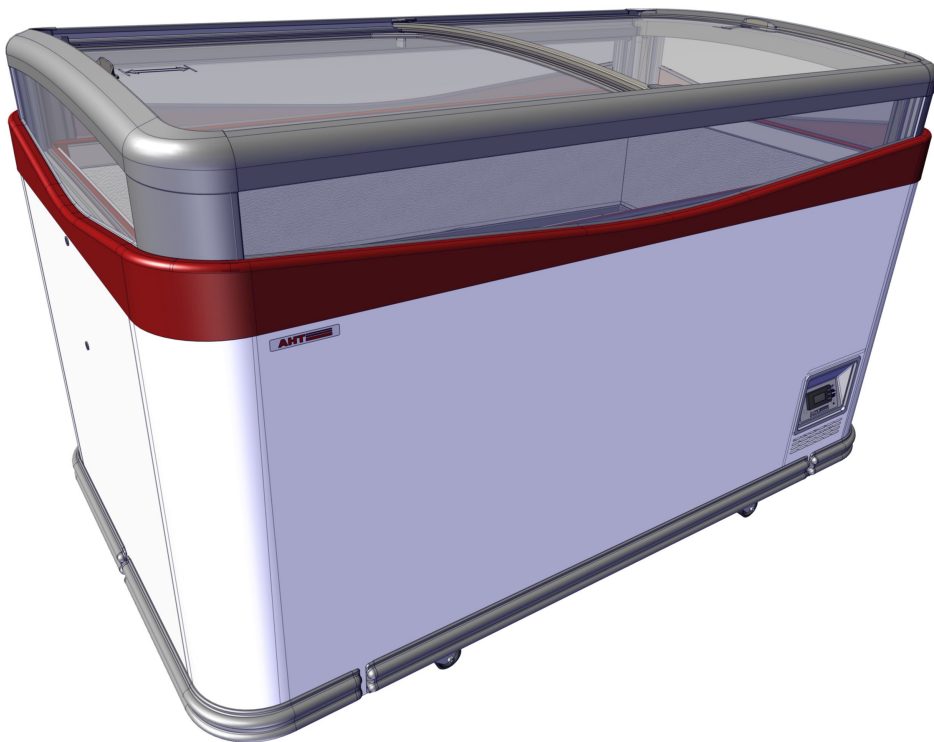

372149

372149

Table of contents

Basic unit IBIZA (372168)	3
Refrigeration IBIZA (385021)	5
Electrics IBIZA (372169)	7

Basic unit IBIZA (372168)

Basic unit IBIZA (372168)

Item no.	Article no.	Description	Quantity	Unit
3	361623	set single castor unbraked+braked NSF x2	1	ST
7	229877	cover controll unit front	1	ST
11	337144	air grill Malta/Ibiza black9005	1	ST
12	337145	air grill back Malta black9005	1	ST
18	276715	siphon evaporatorbox	1	ST
18	278377	lid siphon evaporation tray	1	ST
46	304678	lid lock for icecream	1	ST
54	359176	glass element Ibiza/Macao 145 back/front	2	ST
55	359164	glass element Ibiza/Macao 100/145 left/right	2	ST
56	303458	lid upper Ibiza/Macao 145 grey7045	1	ST
57	303457	lid lower Ibiza/Macao 145 grey7045	1	ST
81	203025	fan blade UL DM200 4VEA009/IMB	1	ST
101	354853	longitudinal set seal Ibiza/Macao UL/LL grey7045	1	ST
152	205000	angle-top Ibiza/Macao ri-front/left-back grey7045	2	ST
153	205001	angle-top Ibiza/Macao le-front/right-back grey7045	2	ST
154	205002	cover frame Ibiza/Macao 145 front/back grey7045	2	ST
155	206305	cover frame top Ibiza/Macao 100/145 right grey7045	1	ST
156	206304	cover frame top Ibiza/Macao 100/145 left grey7045	1	ST
181	230242	seal profile IZ2 in coils grey7045	5	M
190	427287	air outlet canal set row Montreal	1	ST
191	370913	blower carrier Jumbo VS 115/60 UL NAM	1	ST

Refrigeration IBIZA (385021)

Refrigeration IBIZA (385021)

Item no.	Article no.	Description	Quantity	Unit
9	282686	magnet valve 14VA R04 5C-E21 120V60Hz	1	ST
66	96746	cover screw fixing Secop 103N2010	1	ST
66	249932	strain relief Secop 103N1010	1	ST
66	385019	compressor Secop SLV15CNK.2 104H8541	1	ST
71	5039	rubber pad compressor black	1	ST
76	342854	filter dreyer XH9 12,5G Lokring	1	ST