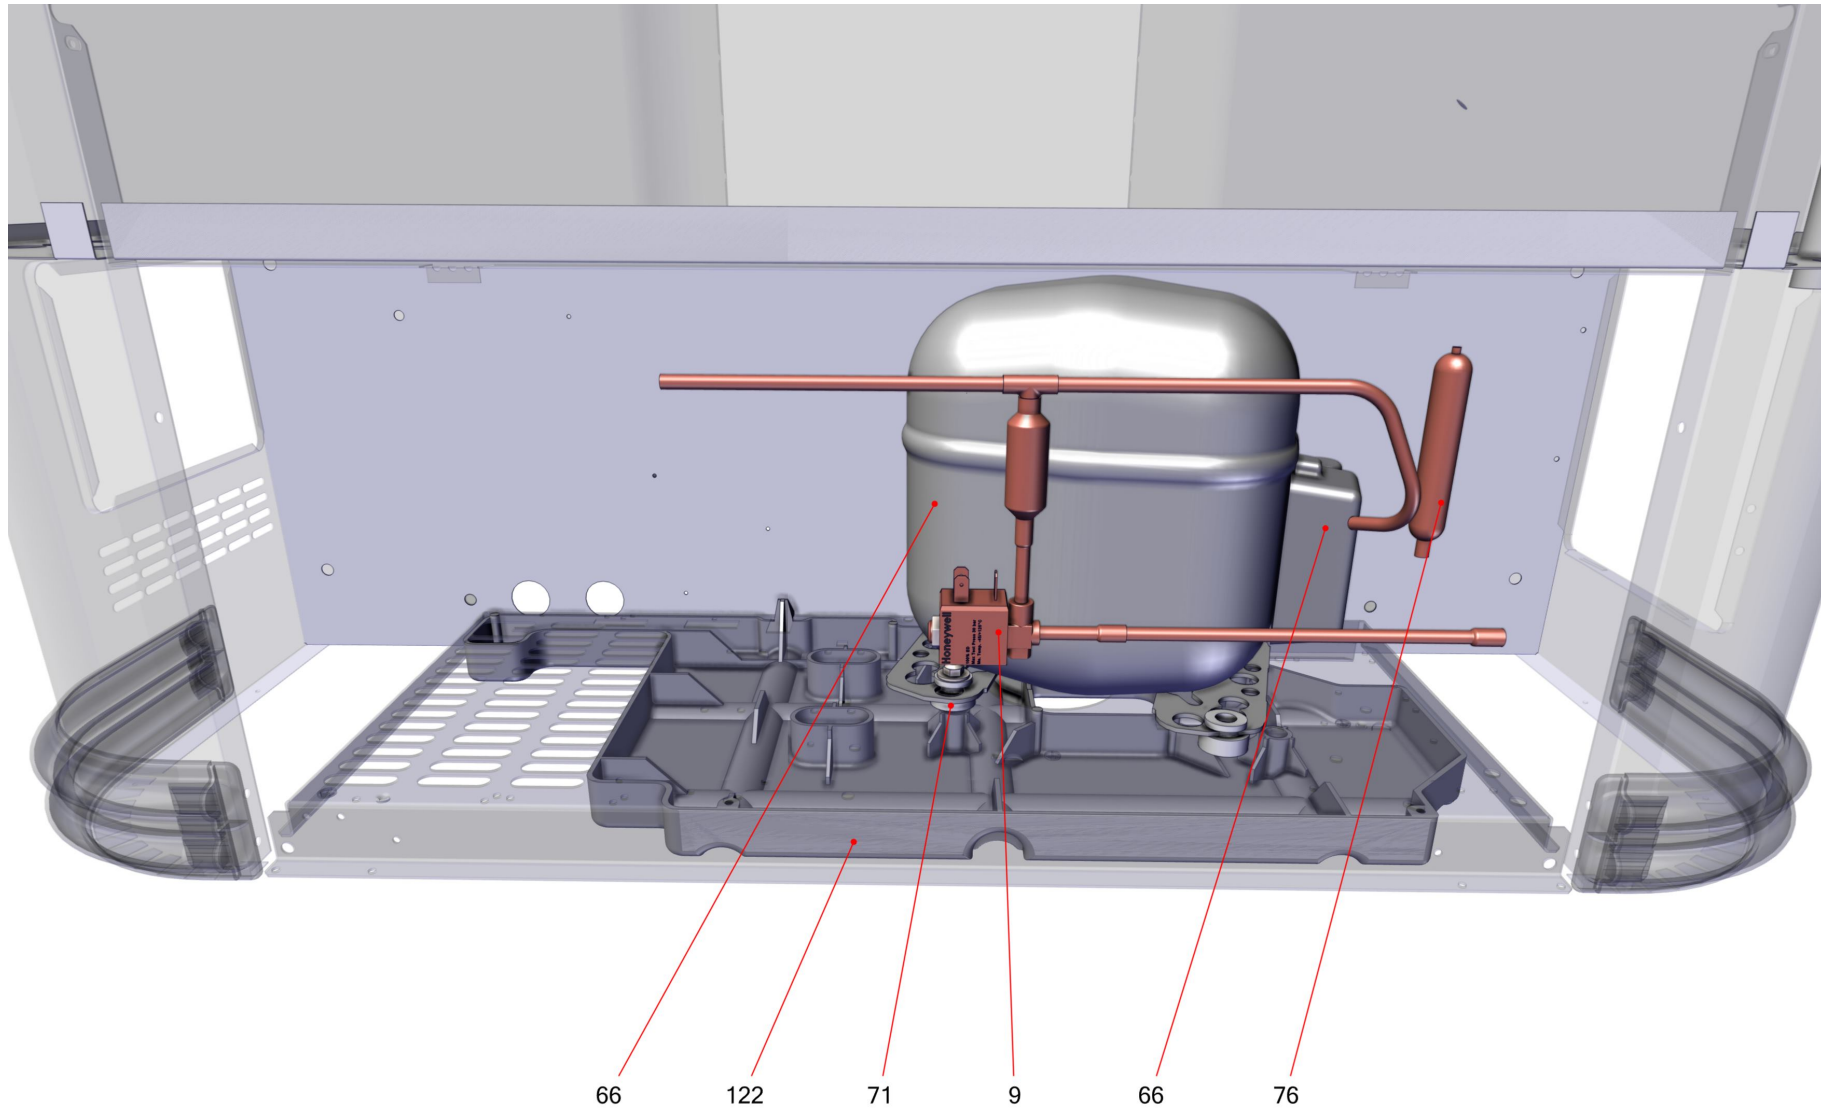

372149

372149

Table of contents

Basic unit IBIZA (372168)	3
Refrigeration IBIZA (385021)	5
Electrics IBIZA (372169)	7

Basic unit IBIZA (372168)

Basic unit IBIZA (372168)

Item no.	Article no.	Description	Quantity	Unit
3	361623	set single castor unbraked+braked NSF x2	1	ST
7	229877	cover controll unit front	1	ST
11	337144	air grill Malta/Ibiza black9005	1	ST
12	337145	air grill back Malta black9005	1	ST
18	276715	siphon evaporatorbox	1	ST
18	278377	lid siphon evaporation tray	1	ST
46	304678	lid lock for icecream	1	ST
54	359176	glass element Ibiza/Macao 145 back/front	2	ST
55	359164	glass element Ibiza/Macao 100/145 left/right	2	ST
56	303458	lid upper Ibiza/Macao 145 grey7045	1	ST
57	303457	lid lower Ibiza/Macao 145 grey7045	1	ST
81	203025	fan blade UL DM200 4VEA009/IMB	1	ST
101	354853	longitudinal set seal Ibiza/Macao UL/LL grey7045	1	ST
152	205000	angle-top Ibiza/Macao ri-front/left-back grey7045	2	ST
153	205001	angle-top Ibiza/Macao le-front/right-back grey7045	2	ST
154	205002	cover frame Ibiza/Macao 145 front/back grey7045	2	ST
155	206305	cover frame top Ibiza/Macao 100/145 right grey7045	1	ST
156	206304	cover frame top Ibiza/Macao 100/145 left grey7045	1	ST
181	230242	seal profile IZ2 in coils grey7045	5	M
190	427287	air outlet canal set row Montreal	1	ST
191	370913	blower carrier Jumbo VS 115/60 UL NAM	1	ST

Refrigeration IBIZA (385021)

Refrigeration IBIZA (385021)

Item no.	Article no.	Description	Quantity	Unit
9	282686	magnet valve 14VA R04 5C-E21 120V60Hz	1	ST
66	96746	cover screw fixing Secop 103N2010	1	ST
66	249932	strain relief Secop 103N1010	1	ST
66	385019	compressor Secop SLV15CNK.2 104H8541	1	ST
71	5039	rubber pad compressor black	1	ST
76	342854	filter dreyer XH9 12,5G Lokring	1	ST