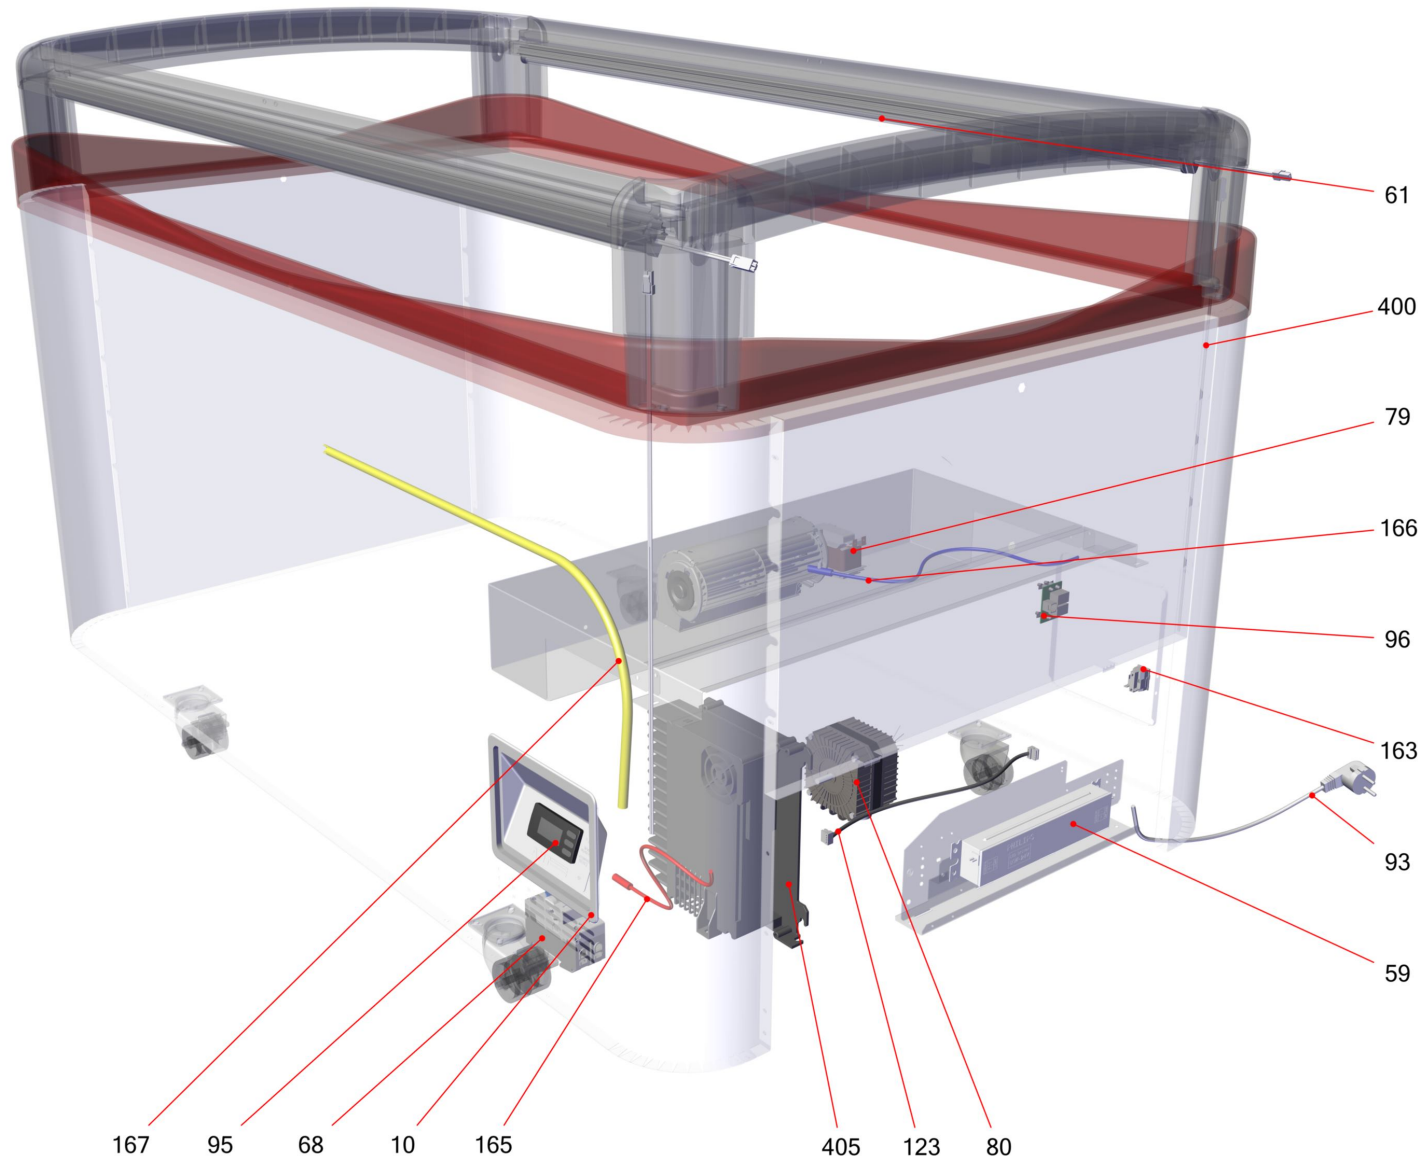

372149

372149

Table of contents

Basic unit IBIZA (372168)	3
Refrigeration IBIZA (385021)	5
Electrics IBIZA (372169)	7

Basic unit IBIZA (372168)

Basic unit IBIZA (372168)

Item no.	Article no.	Description	Quantity	Unit
3	361623	set single castor unbraked+braked NSF x2	1	ST
7	229877	cover controll unit front	1	ST
11	337144	air grill Malta/Ibiza black9005	1	ST
12	337145	air grill back Malta black9005	1	ST
18	276715	siphon evaporatorbox	1	ST
18	278377	lid siphon evaporation tray	1	ST
46	304678	lid lock for icecream	1	ST
54	359176	glass element Ibiza/Macao 145 back/front	2	ST
55	359164	glass element Ibiza/Macao 100/145 left/right	2	ST
56	303458	lid upper Ibiza/Macao 145 grey7045	1	ST
57	303457	lid lower Ibiza/Macao 145 grey7045	1	ST
81	203025	fan blade UL DM200 4VEA009/IMB	1	ST
101	354853	longitudinal set seal Ibiza/Macao UL/LL grey7045	1	ST
152	205000	angle-top Ibiza/Macao ri-front/left-back grey7045	2	ST
153	205001	angle-top Ibiza/Macao le-front/right-back grey7045	2	ST
154	205002	cover frame Ibiza/Macao 145 front/back grey7045	2	ST
155	206305	cover frame top Ibiza/Macao 100/145 right grey7045	1	ST
156	206304	cover frame top Ibiza/Macao 100/145 left grey7045	1	ST
181	230242	seal profile IZ2 in coils grey7045	5	M
190	427287	air outlet canal set row Montreal	1	ST
191	370913	blower carrier Jumbo VS 115/60 UL NAM	1	ST

Refrigeration IBIZA (385021)

Refrigeration IBIZA (385021)

Item no.	Article no.	Description	Quantity	Unit
9	282686	magnet valve 14VA R04 5C-E21 120V60Hz	1	ST
66	96746	cover screw fixing Secop 103N2010	1	ST
66	249932	strain relief Secop 103N1010	1	ST
66	385019	compressor Secop SLV15CNK.2 104H8541	1	ST
71	5039	rubber pad compressor black	1	ST
76	342854	filter dreyer XH9 12,5G Lokring	1	ST