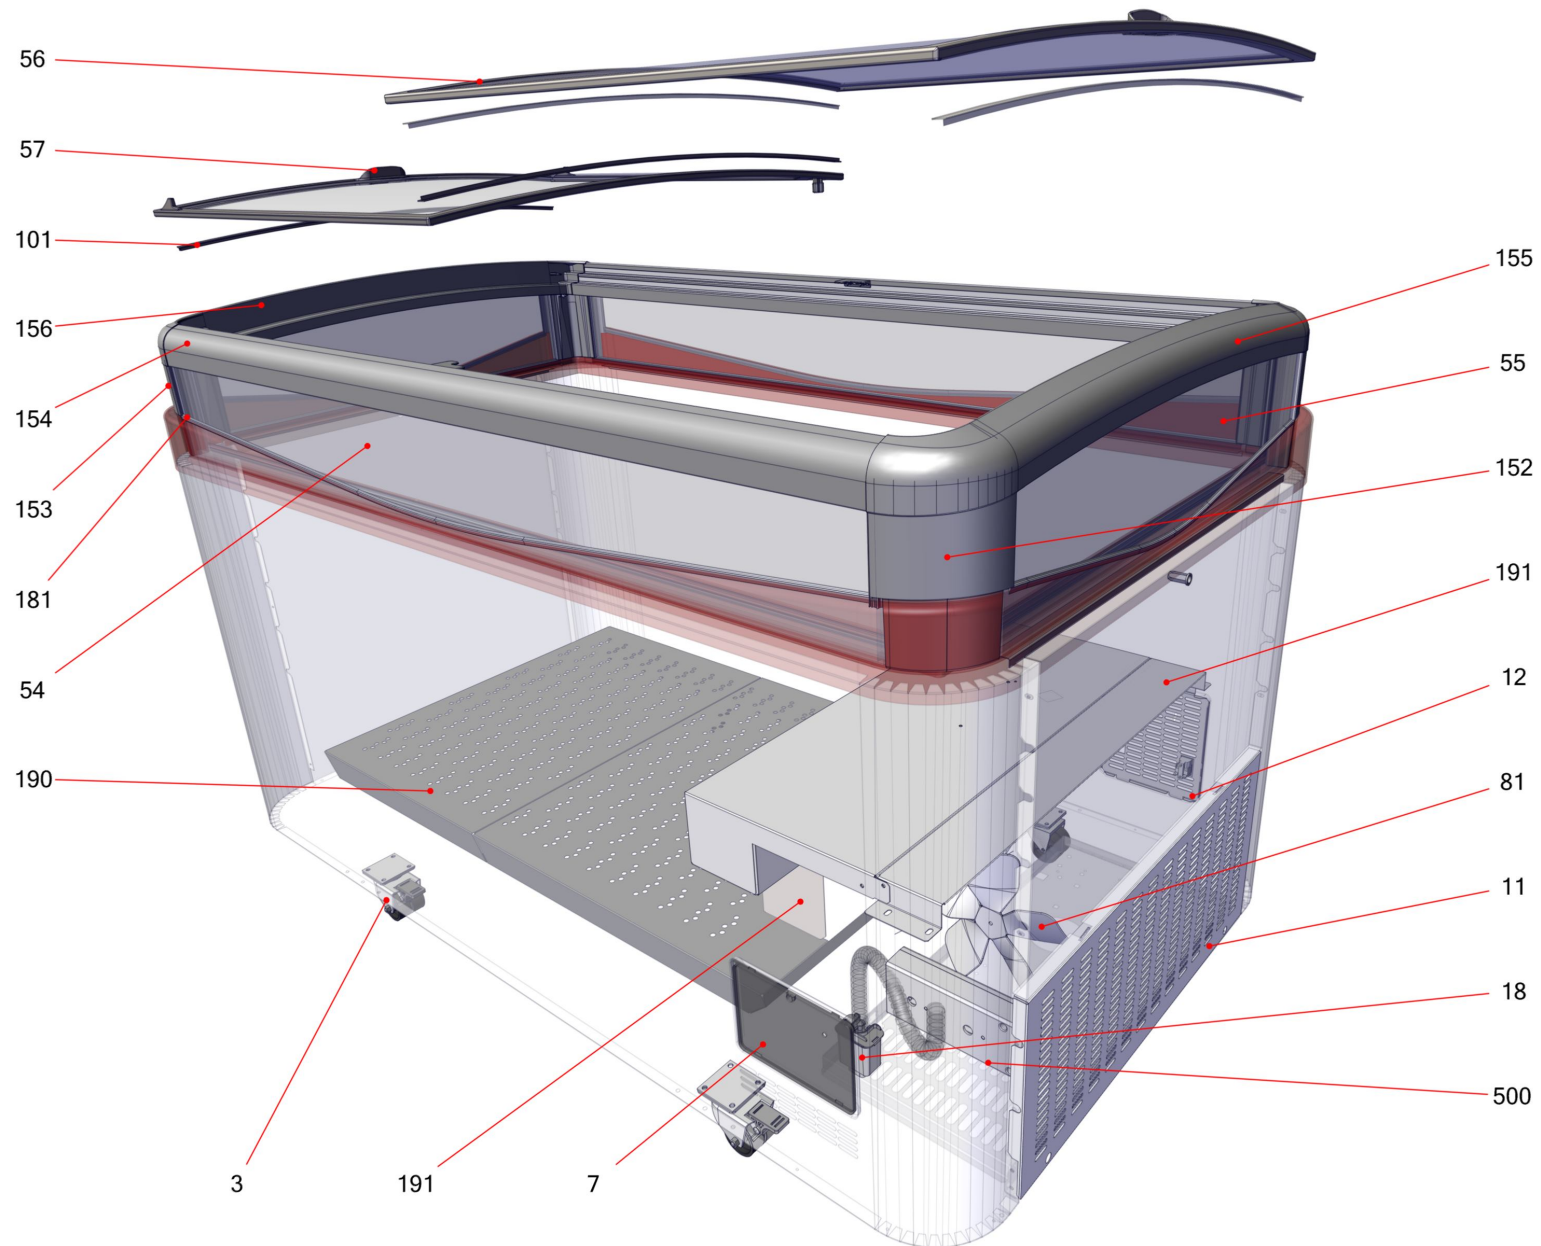

372149

372149

Table of contents

Basic unit IBIZA (372168)	3
Refrigeration IBIZA (385021)	5
Electrics IBIZA (372169)	7

Basic unit IBIZA (372168)

Basic unit IBIZA (372168)

Item no.	Article no.	Description	Quantity	Unit
3	361623	set single castor unbraked+braked NSF x2	1	ST
7	229877	cover controll unit front	1	ST
11	337144	air grill Malta/Ibiza black9005	1	ST
12	337145	air grill back Malta black9005	1	ST
18	276715	siphon evaporatorbox	1	ST
18	278377	lid siphon evaporation tray	1	ST
46	304678	lid lock for icecream	1	ST
54	359176	glass element Ibiza/Macao 145 back/front	2	ST
55	359164	glass element Ibiza/Macao 100/145 left/right	2	ST
56	303458	lid upper Ibiza/Macao 145 grey7045	1	ST
57	303457	lid lower Ibiza/Macao 145 grey7045	1	ST
81	203025	fan blade UL DM200 4VEA009/IMB	1	ST
101	354853	longitudinal set seal Ibiza/Macao UL/LL grey7045	1	ST
152	205000	angle-top Ibiza/Macao ri-front/left-back grey7045	2	ST
153	205001	angle-top Ibiza/Macao le-front/right-back grey7045	2	ST
154	205002	cover frame Ibiza/Macao 145 front/back grey7045	2	ST
155	206305	cover frame top Ibiza/Macao 100/145 right grey7045	1	ST
156	206304	cover frame top Ibiza/Macao 100/145 left grey7045	1	ST
181	230242	seal profile IZ2 in coils grey7045	5	M
190	427287	air outlet canal set row Montreal	1	ST
191	370913	blower carrier Jumbo VS 115/60 UL NAM	1	ST

Refrigeration IBIZA (385021)

Refrigeration IBIZA (385021)

Item no.	Article no.	Description	Quantity	Unit
9	282686	magnet valve 14VA R04 5C-E21 120V60Hz	1	ST
66	96746	cover screw fixing Secop 103N2010	1	ST
66	249932	strain relief Secop 103N1010	1	ST
66	385019	compressor Secop SLV15CNK.2 104H8541	1	ST
71	5039	rubber pad compressor black	1	ST
76	342854	filter dreyer XH9 12,5G Lokring	1	ST