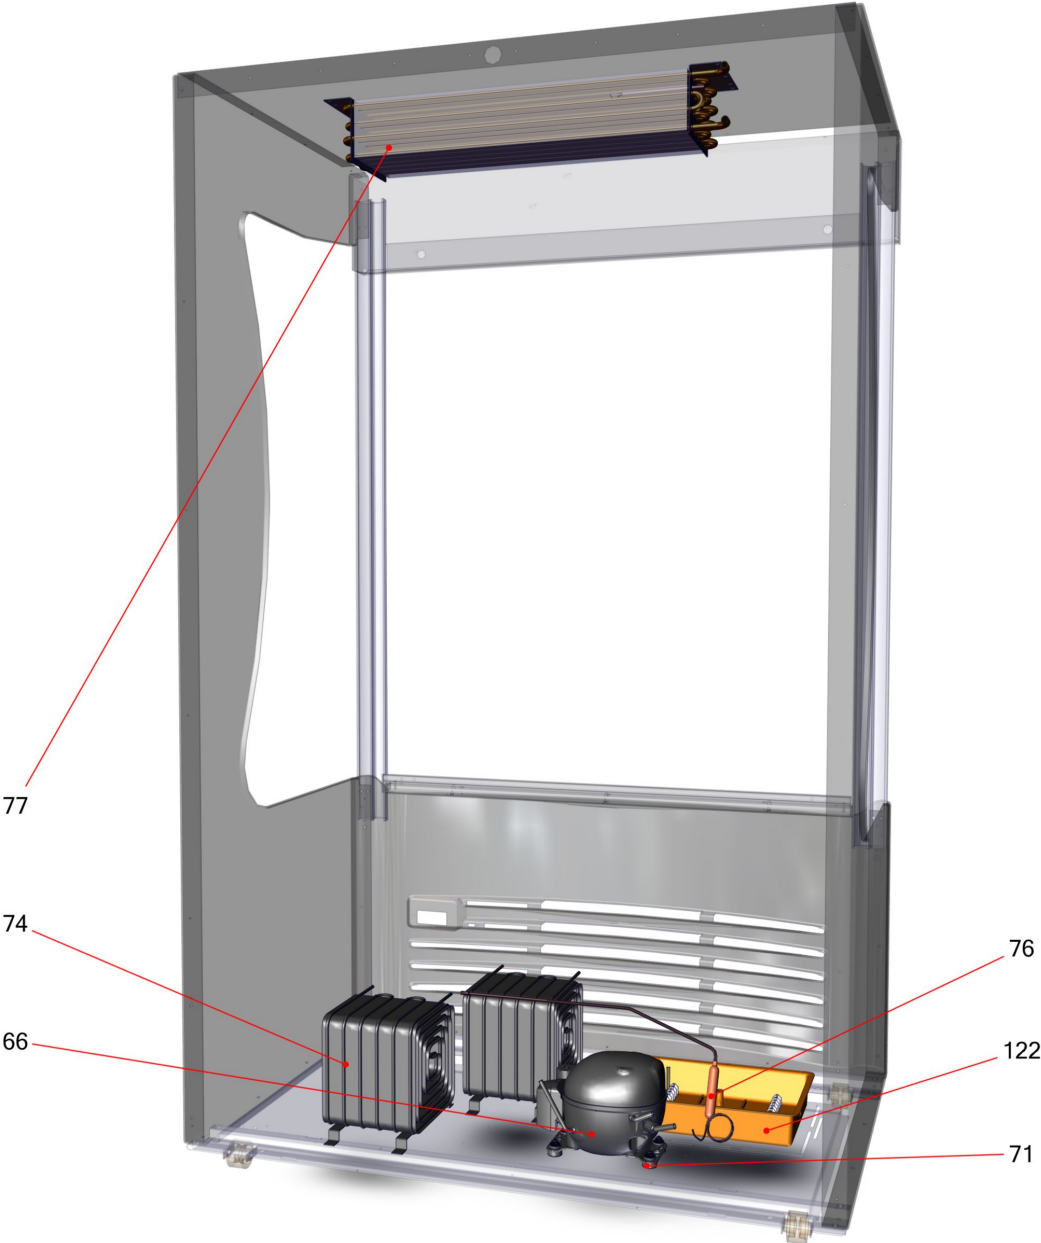

370016

370016

Table of contents

Basic unit GD-XL (404035)	3
Refrigeration GD-XL (404036)	5
Electrics GD-XL (404037)	7

Basic unit GD-XL (404035)

Basic unit GD-XL (404035)

Item no.	Article no.	Description	Quantity	Unit
2	292381	castor socket AC-XL XLS	2	ST
3	289834	castor 50/L/N	4	ST
11	321264	cover back GD-XLS	1	ST
12	321217	air grill GD-XLS black9005	1	ST
40	211911	glass door handle DSG Remis	2	ST
81	203025	fan blade UL DM200 4VEA009/IMB	4	ST
150	321011	plastic grill AC-XL black9005	1	ST
245	407450	SHELF CPL. GD-XL + LED LTG 9005	5	ST
317	424045	glass door left GD-XLS	1	ST
318	424046	glass door right GD-XLS	1	ST
501	321231	frame profile top GD-XLS	1	ST
502	321232	frame profile top GD-XLS	1	ST
503	342257	riser left -X90° R195 glassdoor black	1	ST
504	342258	riser right -X90° R195 glassdoor black	1	ST
505	342259	divider disk riser 2mm R-S-045	1	ST

Refrigeration GD-XL (404036)

Refrigeration GD-XL (404036)

Item no.	Article no.	Description	Quantity	Unit
66	359071	compressor Secop DLE6.5 CN 115V60Hz R290	1	ST
71	5039	rubber pad compressor black	1	ST
74	321218	condenser GD-XLS 200x200	2	ST
76	252782	filter dryer XH9 10g	1	ST
77	321019	fin evaporator GD-XLS	1	ST
122	292287	evaporator box withoutOverflow	1	ST

Electrics GD-XL (404037)

Electrics GD-XL (404037)

Item no.	Article no.	Description	Quantity	Unit
	442390	LÜFTER WEL. ECR2-0371 100-240V 50-60H SP	4	ST
59	309594	LED driver 100-240V/80W/50-60 HZ	1	ST
61	342362	LED strip Concord 24VDC + cable 1185mm	1	ST
93	325941	connection cable USA SJT3X18AWG 3,2m	1	ST
95	361696	controller Dixell XR60CX 4N0C5 120V V8.5	1	ST
108	321224	sensor temperature evaporator GD-XLS	1	ST
506	342469	interion lightning LTG SL1050-SAT-6-6 24V	1	ST