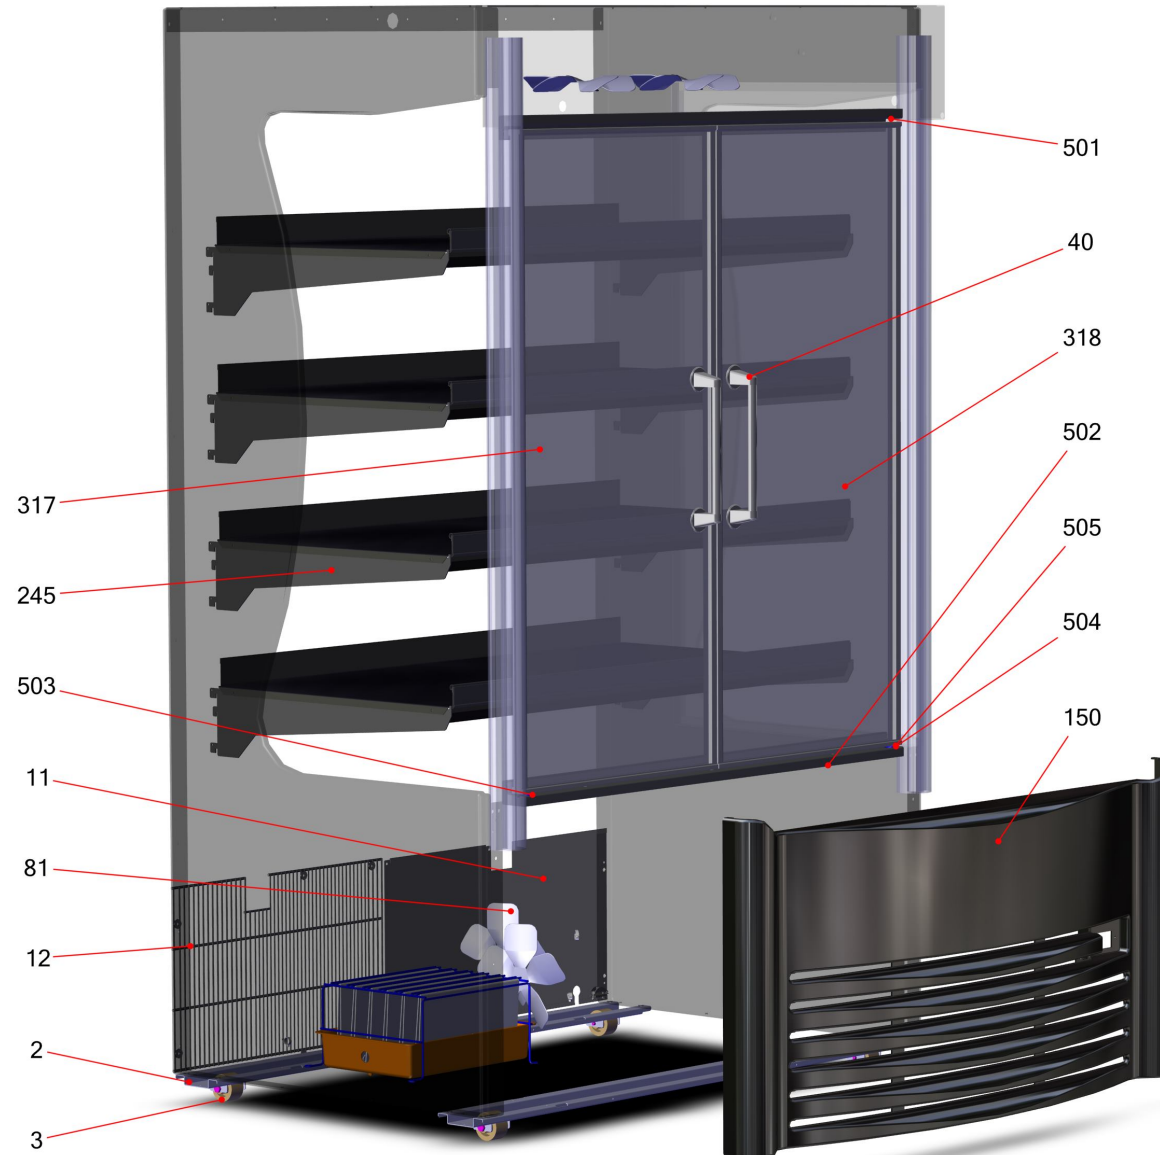

370016

370016

Table of contents

Basic unit GD-XL (404035)	3
Refrigeration GD-XL (404036)	5
Electrics GD-XL (404037)	7

Basic unit GD-XL (404035)

Basic unit GD-XL (404035)

Item no.	Article no.	Description	Quantity	Unit
2	292381	castor socket AC-XL XLS	2	ST
3	289834	castor 50/L/N	4	ST
11	321264	cover back GD-XLS	1	ST
12	321217	air grill GD-XLS black9005	1	ST
40	211911	glass door handle DSG Remis	2	ST
81	203025	fan blade UL DM200 4VEA009/IMB	4	ST
150	321011	plastic grill AC-XL black9005	1	ST
245	407450	SHELF CPL. GD-XL + LED LTG 9005	5	ST
317	424045	glass door left GD-XLS	1	ST
318	424046	glass door right GD-XLS	1	ST
501	321231	frame profile top GD-XLS	1	ST
502	321232	frame profile top GD-XLS	1	ST
503	342257	riser left -X90° R195 glassdoor black	1	ST
504	342258	riser right -X90° R195 glassdoor black	1	ST
505	342259	divider disk riser 2mm R-S-045	1	ST

Refrigeration GD-XL (404036)

Refrigeration GD-XL (404036)

Item no.	Article no.	Description	Quantity	Unit
66	359071	compressor Secop DLE6.5 CN 115V60Hz R290	1	ST
71	5039	rubber pad compressor black	1	ST
74	321218	condenser GD-XLS 200x200	2	ST
76	252782	filter dryer XH9 10g	1	ST
77	321019	fin evaporator GD-XLS	1	ST
122	292287	evaporator box withoutOverflow	1	ST

Electrics GD-XL (404037)

Electrics GD-XL (404037)

Item no.	Article no.	Description	Quantity	Unit
	442390	LÜFTER WEL. ECR2-0371 100-240V 50-60H SP	4	ST
59	309594	LED driver 100-240V/80W/50-60 HZ	1	ST
61	342362	LED strip Concord 24VDC + cable 1185mm	1	ST
93	325941	connection cable USA SJT3X18AWG 3,2m	1	ST
95	361696	controller Dixell XR60CX 4N0C5 120V V8.5	1	ST
108	321224	sensor temperature evaporator GD-XLS	1	ST
506	342469	interion lightning LTG SL1050-SAT-6-6 24V	1	ST