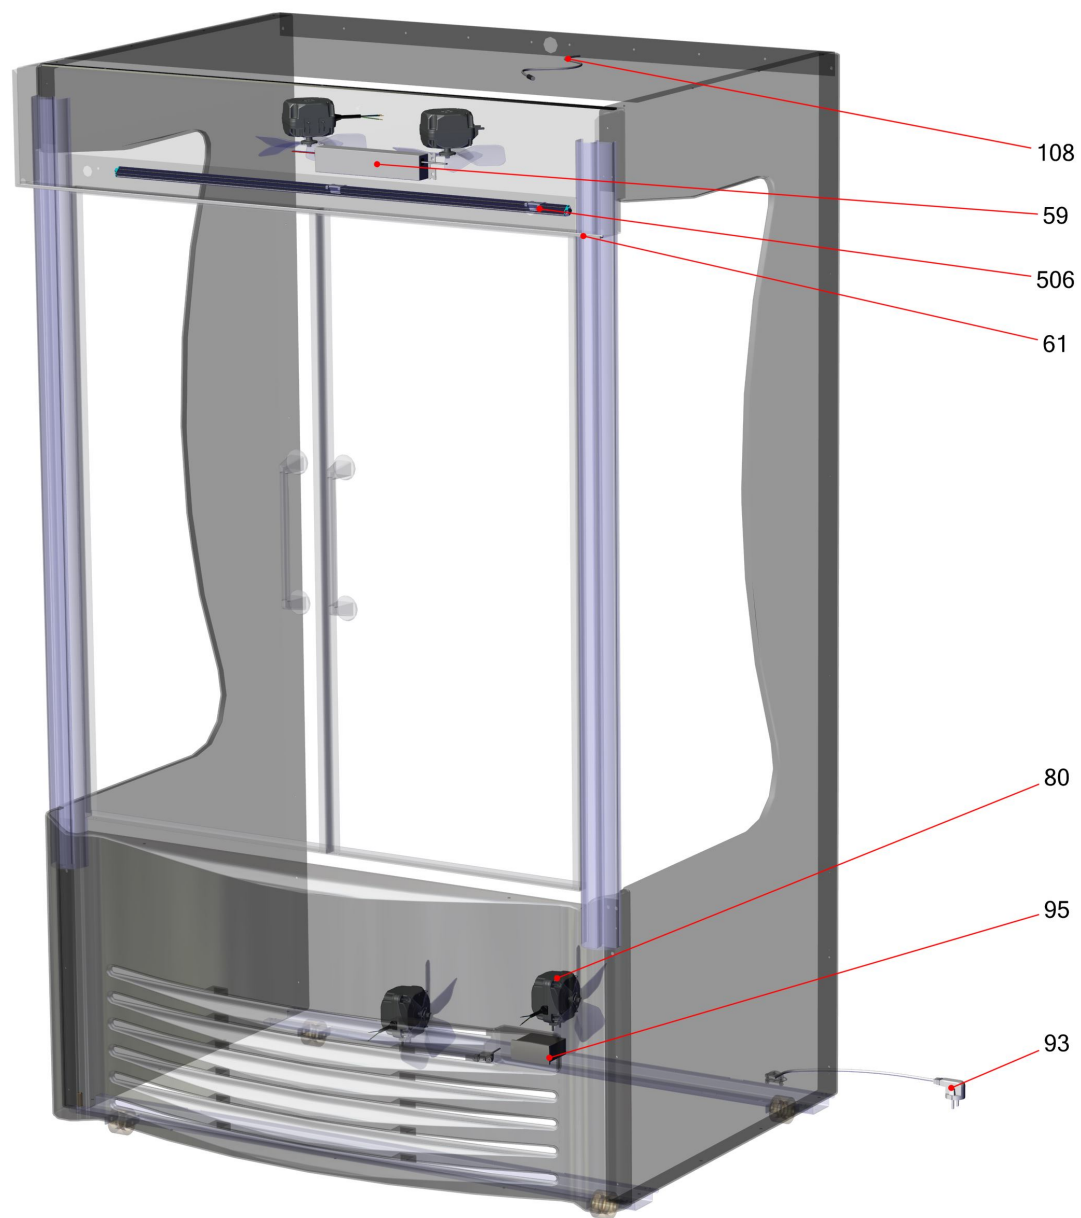

370016

370016

Table of contents

Basic unit GD-XL (404035)	3
Refrigeration GD-XL (404036)	5
Electrics GD-XL (404037)	7

Basic unit GD-XL (404035)

Basic unit GD-XL (404035)

Item no.	Article no.	Description	Quantity	Unit
2	292381	castor socket AC-XL XLS	2	ST
3	289834	castor 50/L/N	4	ST
11	321264	cover back GD-XLS	1	ST
12	321217	air grill GD-XLS black9005	1	ST
40	211911	glass door handle DSG Remis	2	ST
81	203025	fan blade UL DM200 4VEA009/IMB	4	ST
150	321011	plastic grill AC-XL black9005	1	ST
245	407450	SHELF CPL. GD-XL + LED LTG 9005	5	ST
317	424045	glass door left GD-XLS	1	ST
318	424046	glass door right GD-XLS	1	ST
501	321231	frame profile top GD-XLS	1	ST
502	321232	frame profile top GD-XLS	1	ST
503	342257	riser left -X90° R195 glassdoor black	1	ST
504	342258	riser right -X90° R195 glassdoor black	1	ST
505	342259	divider disk riser 2mm R-S-045	1	ST

Refrigeration GD-XL (404036)

Refrigeration GD-XL (404036)

Item no.	Article no.	Description	Quantity	Unit
66	359071	compressor Secop DLE6.5 CN 115V60Hz R290	1	ST
71	5039	rubber pad compressor black	1	ST
74	321218	condenser GD-XLS 200x200	2	ST
76	252782	filter dryer XH9 10g	1	ST
77	321019	fin evaporator GD-XLS	1	ST
122	292287	evaporator box withoutOverflow	1	ST

Electrics GD-XL (404037)

Electrics GD-XL (404037)

Item no.	Article no.	Description	Quantity	Unit
	442390	LÜFTER WEL. ECR2-0371 100-240V 50-60H SP	4	ST
59	309594	LED driver 100-240V/80W/50-60 HZ	1	ST
61	342362	LED strip Concord 24VDC + cable 1185mm	1	ST
93	325941	connection cable USA SJT3X18AWG 3,2m	1	ST
95	361696	controller Dixell XR60CX 4N0C5 120V V8.5	1	ST
108	321224	sensor temperature evaporator GD-XLS	1	ST
506	342469	interion lightning LTG SL1050-SAT-6-6 24V	1	ST