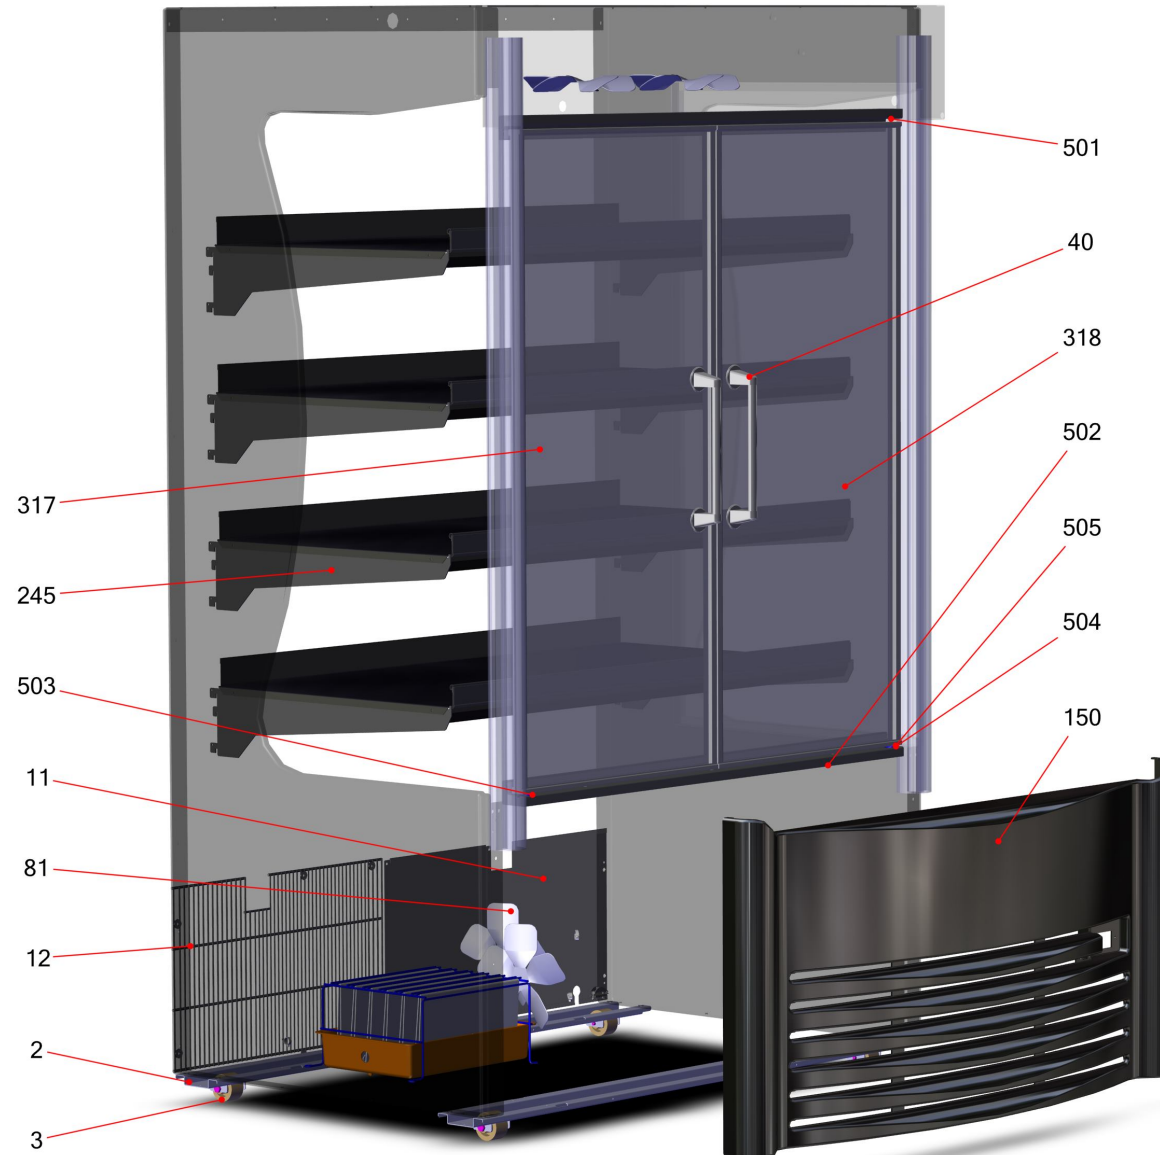

## Table of contents

---

Basic unit GD-XLS (419492)	3
Refrigeration GD-XLS (419493)	5
Electrics GD-XL (404037)	7

# Basic unit GD-XLS (419492)

## Basic unit GD-XLS (419492)

Item no.	Article no.	Description	Quantity	Unit
2	292381	castor socket AC-XL XLS	2	ST
3	289834	castor 50/L/N	4	ST
11	321264	cover back GD-XLS	1	ST
12	321217	air grill GD-XLS black9005	1	ST
40	<a href="#">211911</a>	glass door handle DSG Remis	2	ST
81	321226	fan blade UL DM154 4VEA012	4	ST
150	<a href="#">321011</a>	plastic grill AC-XL black9005	1	ST
245	407449	SHELF CPL. GD-XLS + LED LTG 9005	5	ST
317	424045	glass door left GD-XLS	1	ST
318	424046	glass door right GD-XLS	1	ST
501	321231	frame profile top GD-XLS	1	ST
502	321232	frame profile top GD-XLS	1	ST
503	<a href="#">342257</a>	riser left -X90° R195 glassdoor black	1	ST
504	<a href="#">342258</a>	riser right -X90° R195 glassdoor black	1	ST
505	342259	divider disk riser 2mm R-S-045	1	ST