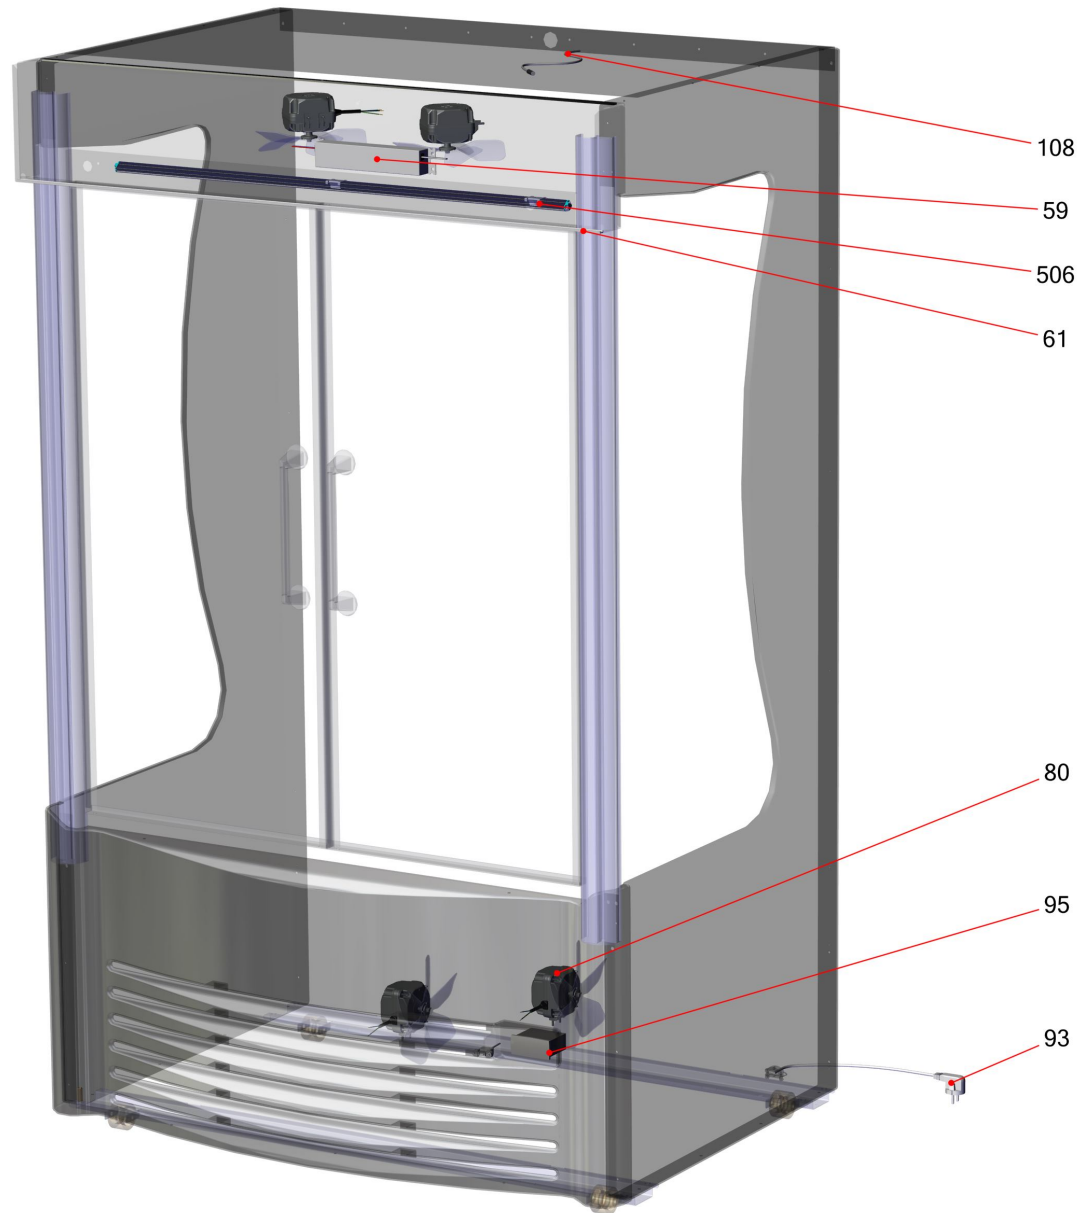

Electrics GD-XL (404037)

Electrics GD-XL (404037)

Item no.	Article no.	Description	Quantity	Unit
	442390	LÜFTER WEL. ECR2-0371 100-240V 50-60H SP	4	ST
59	309594	LED driver 100-240V/80W/50-60 HZ	1	ST
61	342362	LED strip Concord 24VDC + cable 1185mm	1	ST
93	325941	connection cable USA SJT3X18AWG 3,2m	1	ST
95	361696	controller Dixell XR60CX 4N0C5 120V V8.5	1	ST
108	321224	sensor temperature evaporator GD-XLS	1	ST
506	342469	interion lightning LTG SL1050-SAT-6-6 24V	1	ST