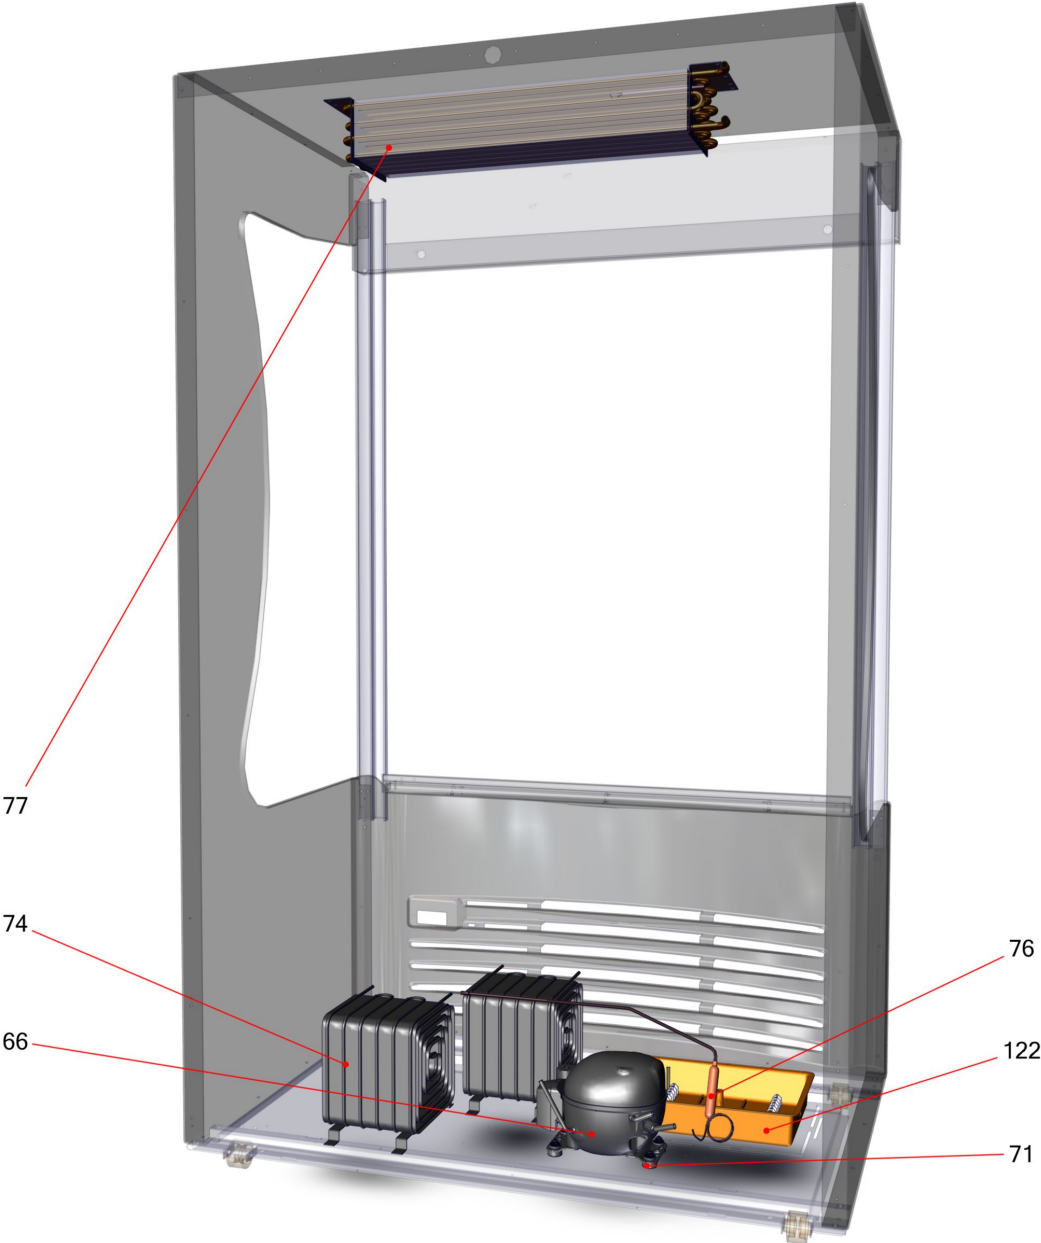

Refrigeration GD-XLS (419493)

Refrigeration GD-XLS (419493)

Item no.	Article no.	Description	Quantity	Unit
66	359084	compressor Secop DLE5.7 CN 115V60Hz R290	1	ST
71	5039	rubber pad compressor black	1	ST
74	321218	condenser GD-XLS 200x200	2	ST
76	252782	filter dryer XH9 10g	1	ST
77	321019	fin evaporator GD-XLS	1	ST
122	292287	evaporator box withoutOverflow	1	ST