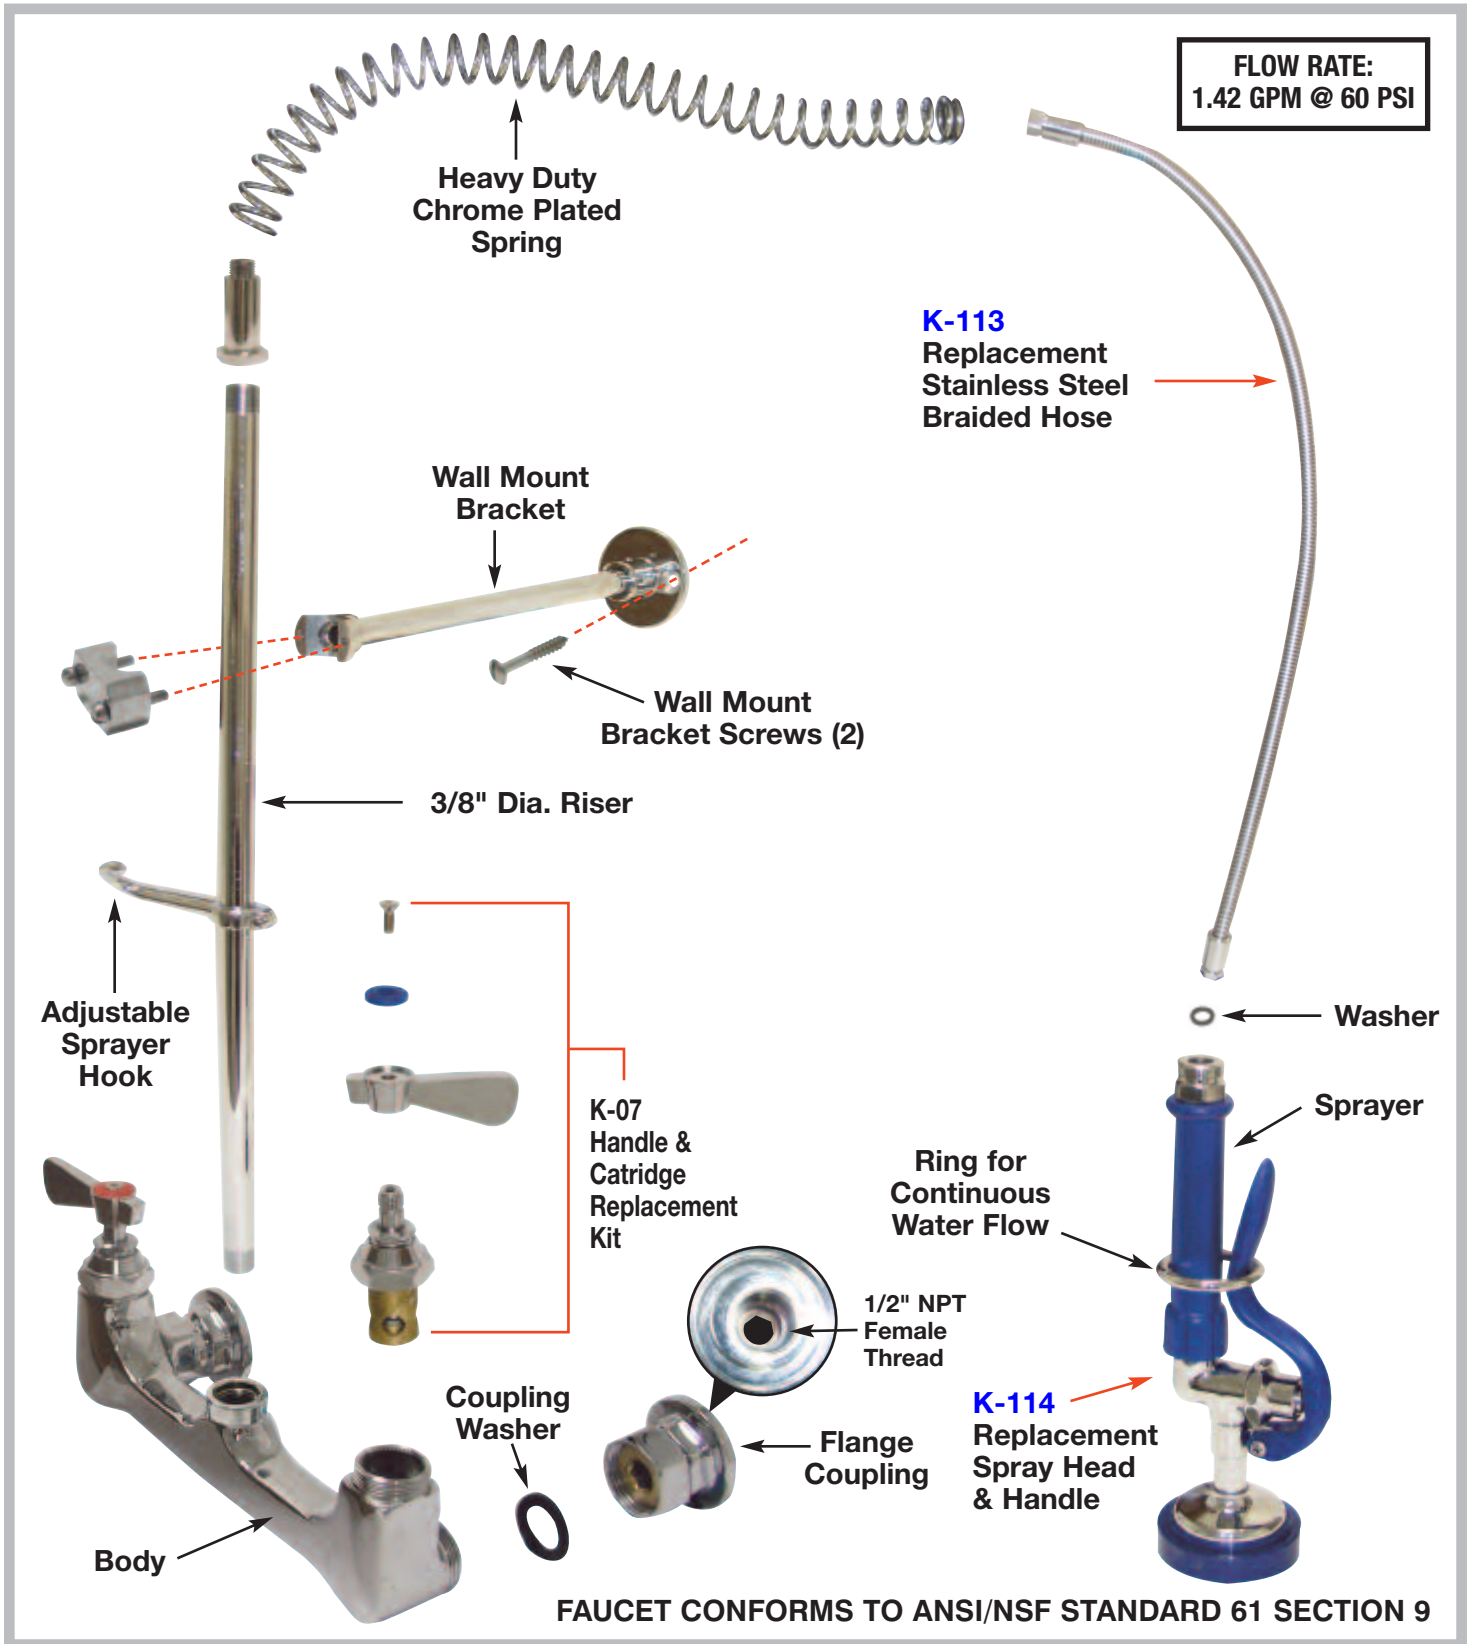

# FAUCET PARTS - EXPLODED VIEW

## For Model: DTA-53

**FLOW RATE:**  
1.42 GPM @ 60 PSI

# K-06 FAUCET MOUNTING KIT

For Faucet Models: K-1, K-11, **K-101**, **K-105**,  
**K-112**, **K-116**, **K-119**, **K-211** & DTA-53

1/2" Copper  
Female

1/2" Nipple

Nut

Retainer

Washer

View From Back of Sink