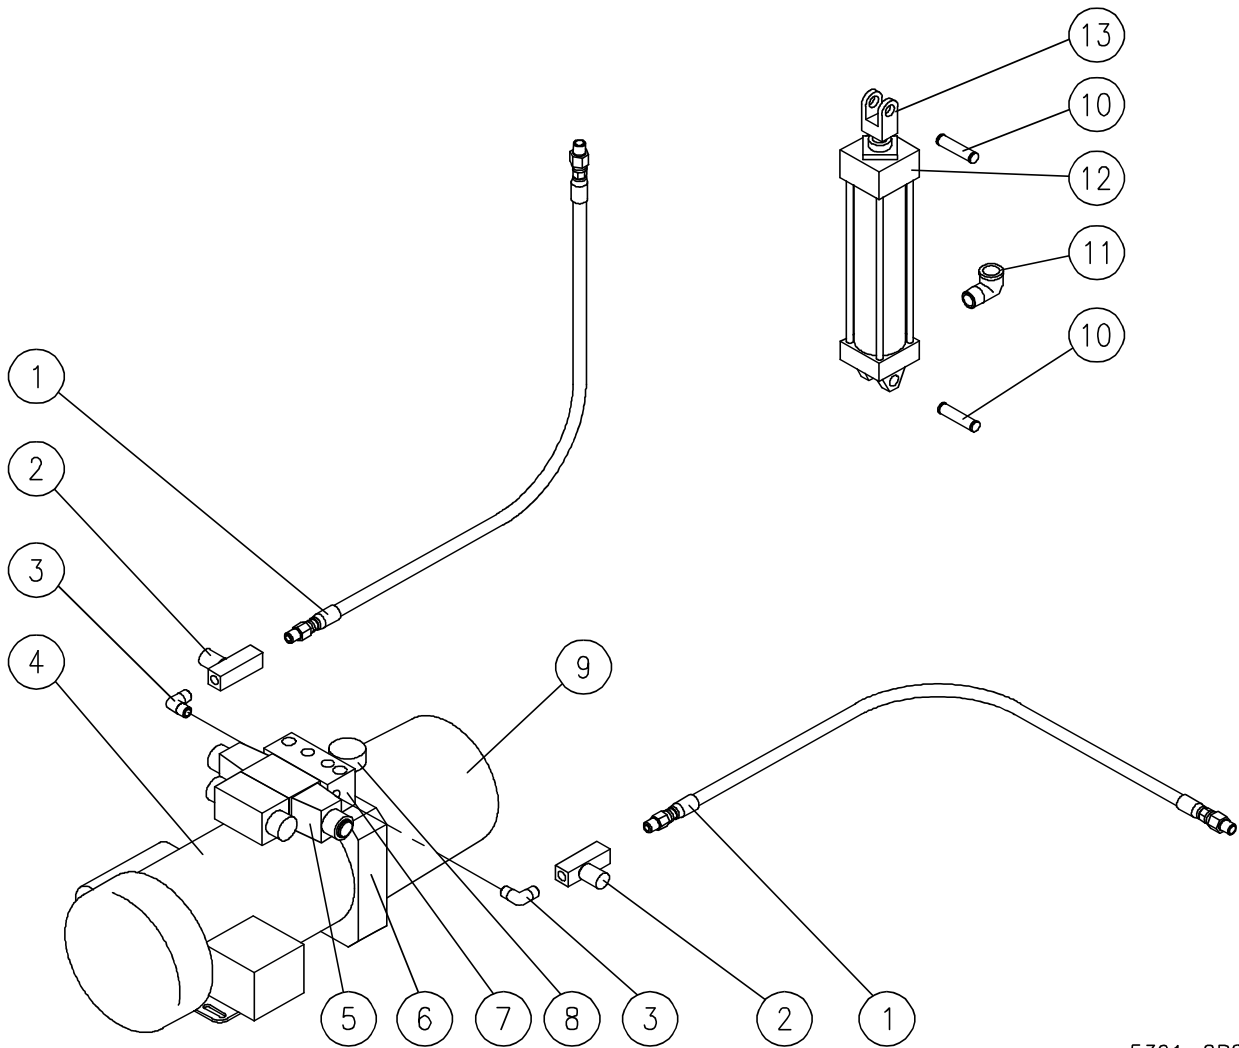

PARTS LIST, GAS TILTING SKILLET, MODELS ACGMTS-30, ACGMTS-40

FIGURE 2

5391-2R0

PARTS LIST, GAS TILTING SKILLET, MODELS ACGMTS-30, ACGMTS-40

FIGURE 2

<u>ITEM</u>	<u>PART NO.</u>	<u>DESCRIPTION</u>	<u>QUANTITY</u>		
			<u>ACGMTS-30</u>	<u>ACGMTS-40</u>	
1.	4511-1	Hose Assembly	2	2	
2.	4512-1	Flow Valve	2	2	
3.	4513-1	Elbow	2	2	
**	4.	4101-1	Motor, 115/208/230/60	1	1
		4101-3	Motor, 380/50, 220/50	1	1
		4101-2	Motor, 380/480/60	1	1
**	5.	9119-1	Directional Valve, 110/120 VAC, 50/60 Hz	1	1
**		9119-2	Directional Valve, 220/240 VAC, 50/60 Hz	1	1
**		9118-1	Coil, 120V	2	2
**		9118-2	Coil, 220/240V	2	2
	6.	9-3032	Pump c/w Integral Relief Valve Manifold	1	1
	7.	4516-1	Breather	1	1
	8.	9-3034	Tank	1	1
	9.	9-3033	Pin c/w Clips	1	1
	10.	9-3036	Street Elbow	2	2
	11.	4109-1	Cylinder	1	1
	12.	4112-1	Cylinder Kit	1	1
*		9-3318	Yoke	1	1
	13.	9-3035	Flame Retardant, Hydraulic Oil, AWM 32 or Equivalent 4.54 L	1	1
*	14.				

* NOT SHOWN.

** SELECT AS REQUIRED.