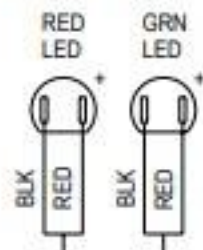

PRESSURE SWITCH

LED AWAY
FLAT DOWN
CONNECT RED
TO RIGHT TAB

52-2496

52-2496

52-2497

52-2500

52-2496

PC BOARD

11-0180

52-2511

TO VALVE

52-2510

TRANSFORMER

52-2509

GRN/YEL

LANCER

06-2486/01
WIRING DIAGRAM, FILL STATION