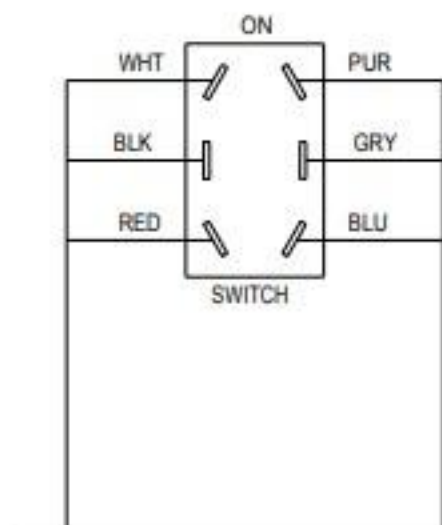

PRESSURE SWITCH

LED AWAY
FLAT DOWN
CONNECT RED
TO RIGHT TAB

52-2496

52-2496

52-2497

52-2500

52-2496

PC BOARD

11-0180

52-2511

TO VALVE

52-2510

TRANSFORMER

52-2509

GRN/YEL

LANCER

06-2486/01
WIRING DIAGRAM, FILL STATION