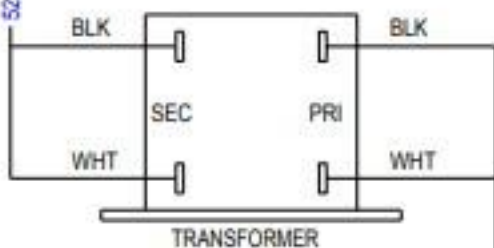

PRESSURE SWITCH

LED AWAY
FLAT DOWN
CONNECT RED
TO RIGHT TAB

52-2496

52-2496

52-2497

52-2500

52-2496

PC BOARD

11-0180

52-2511

TO VALVE

52-2510

TRANSFORMER

52-2509

GRN/YEL

LANCER