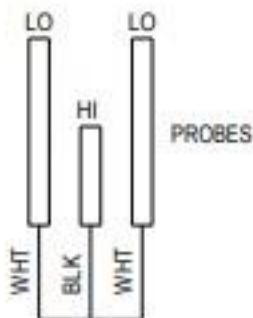

PRESSURE SWITCH

LED AWAY
FLAT DOWN
CONNECT RED
TO RIGHT TAB

52-2496

52-2496

52-2497

52-2500

52-2496

PC BOARD

11-0180

52-2511

TO VALVE

52-2510

TRANSFORMER

52-2509

GRN/YEL

LANCER

06-2486/01
WIRING DIAGRAM, FILL STATION