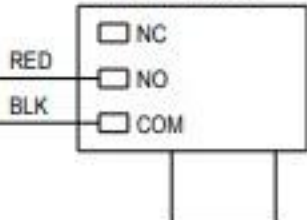

PRESSURE SWITCH

LED AWAY
FLAT DOWN
CONNECT RED
TO RIGHT TAB

52-2496

52-2496

52-2497

52-2500

52-2496

PC BOARD