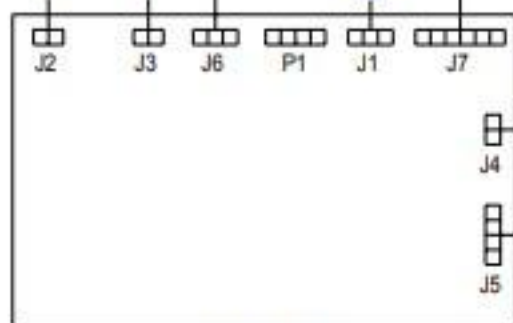

PRESSURE SWITCH

LED AWAY
FLAT DOWN
CONNECT RED
TO RIGHT TAB

52-2496

52-2496

52-2497

52-2500

52-2496

PC BOARD

11-0180

52-2511

TO VALVE

52-2510

TRANSFORMER

52-2509

GRN/YEL

LANCER