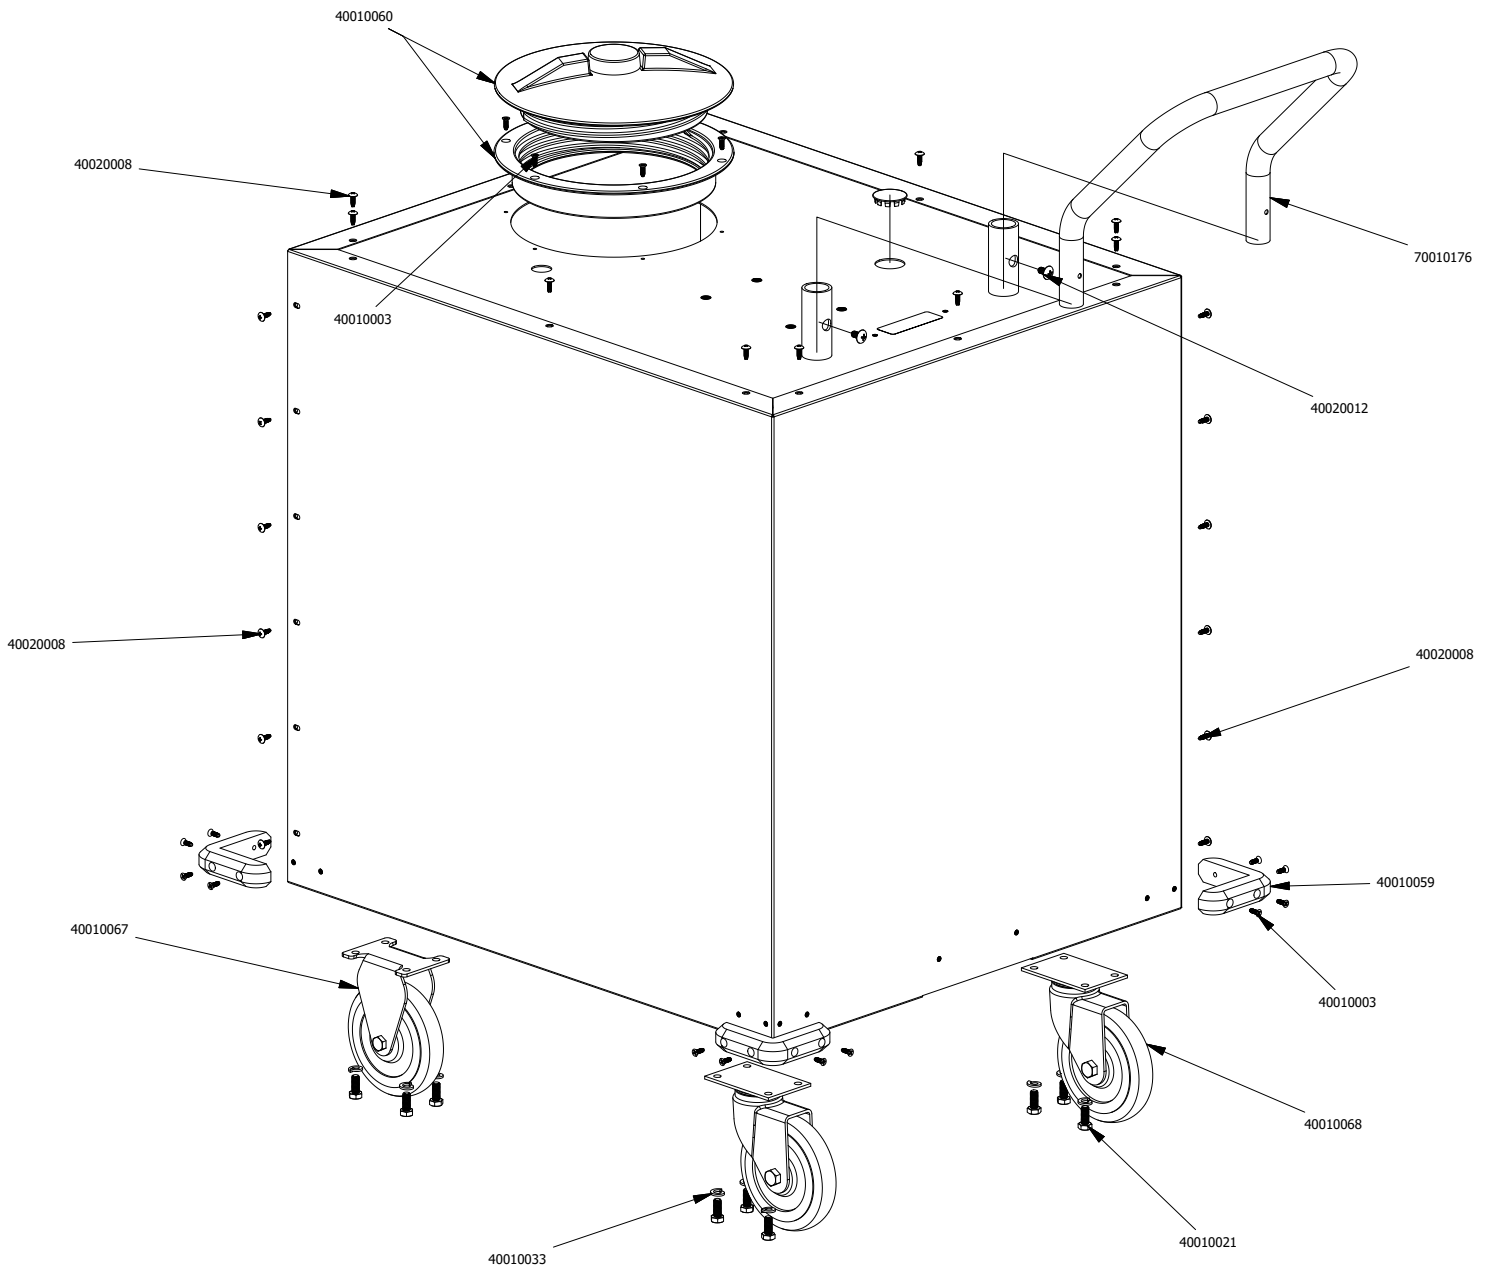

74SS-NA Parts View

Part Number	Description	Qty	Part Number	Description	Qty
40010003	8-32 X 1/2" Flathead Screw	22	40010068	1 1/2" x 5" Hard Rubber Swivel Caster	2
40010021	5/16"-18 x 3/4" Unslotted Hex Screw	16	40020008	10-24 x 1/2" Truss Head Screw	24
40010033	5/16" Medium Split Lockwasher	16	40020012	1/4" - 20 Truss Head Screw	2
40010059	Corner Bumper	4	60020042	1 1/4" x 1 7/16" Nickel Plated Plug	1
40010060	8" Plastic Ring and Vented Lid	1	70010176	47SS/74SS Cart Handle	1
40010067	1 1/2" x 5" Hard Rubber Rigid Caster	2			

FRONTLINE
international
187 ASCOT PARKWAY
CUYAHOGA FALLS, OH 44223

TITLE 74SS-NA Parts View
PART NUMBER 74SS-NA
12/22/20 SHEET 1 OF 1