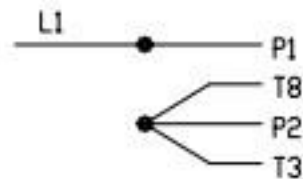

110/115 VAC  
12.8 AMPS  
1 PH 60 HZ

LEESON MOTOR  
CW ROTATION  
110/115 VAC  
MOTOR NO, 1

LEESON MOTOR  
CCW ROTATION  
110/115 VAC  
MOTOR NO, 2

LEESON MOTOR  
 CW ROTATION  
 220/230 VAC  
 MOTOR NO. 1

LEESON MOTOR  
 CCW ROTATION  
 220/230 VAC  
 MOTOR NO. 2

220/230 VAC  
 6.4 AMPS  
 1 PH 50/60 HZ

NOTE: SHIP WITHOUT  
 PLUG ON 50 HZ.