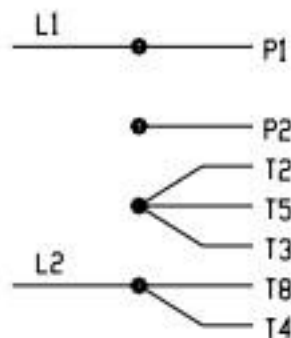

110/115 VAC  
12.8 AMPS  
1 PH 60 HZ

LEESON MOTOR  
CW ROTATION  
110/115 VAC  
MOTOR NO, 1

LEESON MOTOR  
CCW ROTATION  
110/115 VAC  
MOTOR NO, 2

LEESON MOTOR  
 CW ROTATION  
 220/230 VAC  
 MOTOR NO. 1

LEESON MOTOR  
 CCW ROTATION  
 220/230 VAC  
 MOTOR NO. 2

220/230 VAC  
 6.4 AMPS  
 1 PH 50/60 HZ

NOTE: SHIP WITHOUT  
 PLUG ON 50 HZ.