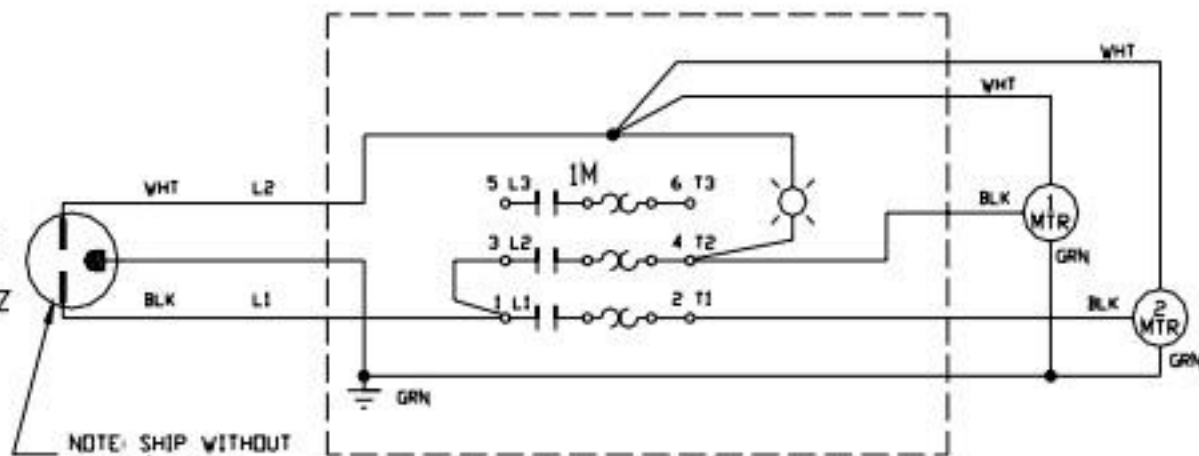

LEESON MOTOR  
 CCW ROTATION  
 220/230 VAC  
 MOTOR NO. 2

220/230 VAC  
 6.4 AMPS  
 1 PH 50/60 HZ

NOTE: SHIP WITHOUT  
 PLUG ON 50 HZ.