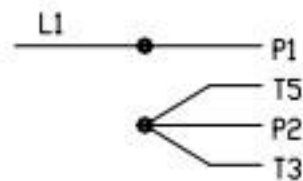

LEESON MOTOR
CW ROTATION
110/115 VAC
MOTOR NO, 1