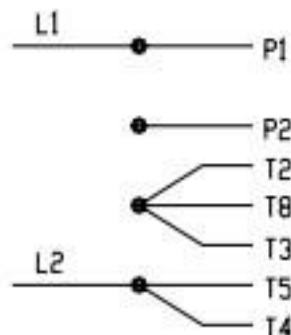

110/115 VAC  
12.8 AMPS  
1 PH 60 HZ

LEESON MOTOR  
CW ROTATION  
110/115 VAC  
MOTOR NO, 1

LEESON MOTOR  
CCW ROTATION  
110/115 VAC  
MOTOR NO, 2

LEESON MOTOR  
 CW ROTATION  
 220/230 VAC  
 MOTOR NO. 1

LEESON MOTOR  
 CCW ROTATION  
 220/230 VAC  
 MOTOR NO. 2

220/230 VAC  
 6.4 AMPS  
 1 PH 50/60 HZ

NOTE: SHIP WITHOUT  
 PLUG ON 50 HZ.