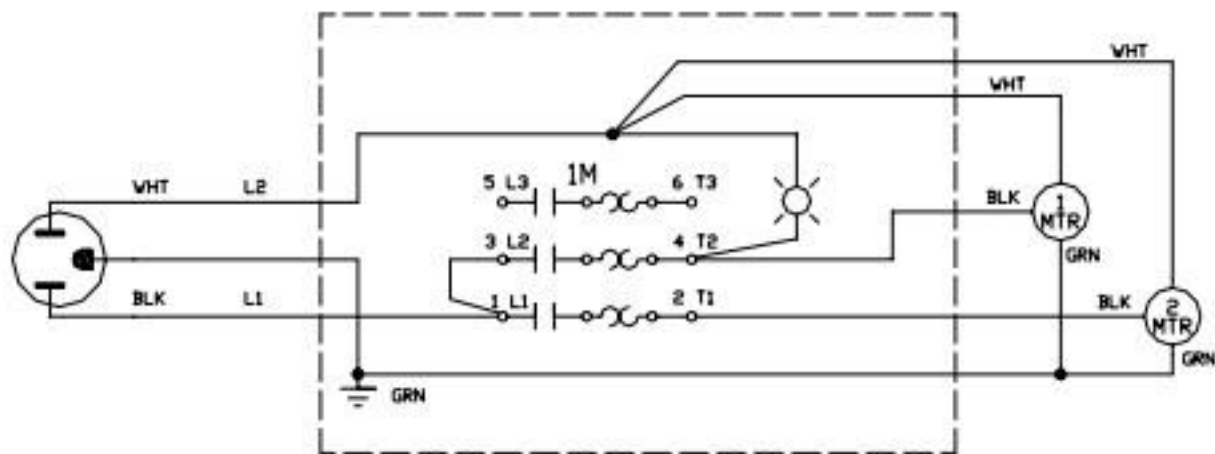

110/115 VAC  
12.8 AMPS  
1 PH 60 HZ

LEESON MOTOR  
CW ROTATION  
110/115 VAC  
MOTOR NO, 1

LEESON MOTOR  
CCW ROTATION  
110/115 VAC  
MOTOR NO, 2

LEESON MOTOR  
 CW ROTATION  
 220/230 VAC  
 MOTOR NO. 1

LEESON MOTOR  
 CCW ROTATION  
 220/230 VAC  
 MOTOR NO. 2

220/230 VAC  
 6.4 AMPS  
 1 PH 50/60 HZ

NOTE: SHIP WITHOUT  
 PLUG ON 50 HZ.