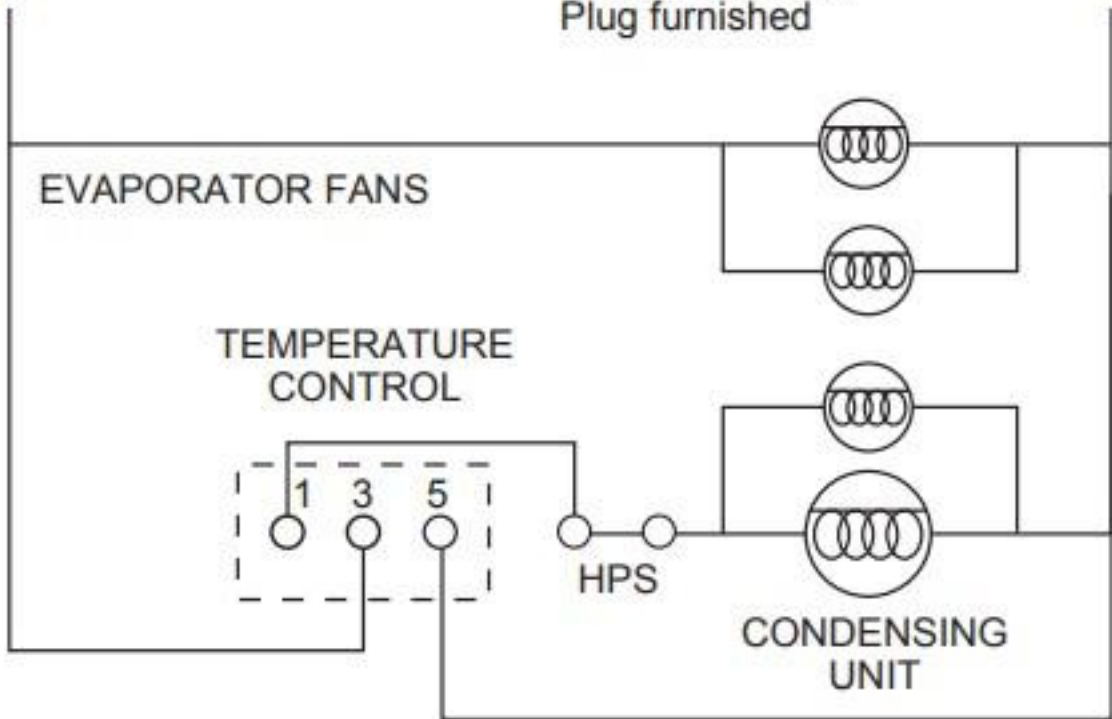

Temperature Control
Knob Access

L1

NEMA 5-15P
Supply Cord and
Plug furnished

N

EVAPORATOR FANS

TEMPERATURE
CONTROL

HPS

CONDENSING
UNIT

L1

N

LINE VOLTAGE
115/60/1
SEE NAMEPLATE FOR MAXIMUM
FUSE SIZE

TEMPERATURE CONTROL