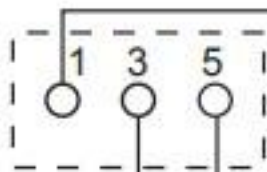

Temperature Control
Knob Access

L1

NEMA 5-15P
Supply Cord and
Plug furnished

N

EVAPORATOR FANS

TEMPERATURE
CONTROL

HPS

CONDENSING
UNIT

L1

N

LINE VOLTAGE
115/60/1
SEE NAMEPLATE FOR MAXIMUM
FUSE SIZE

TEMPERATURE CONTROL