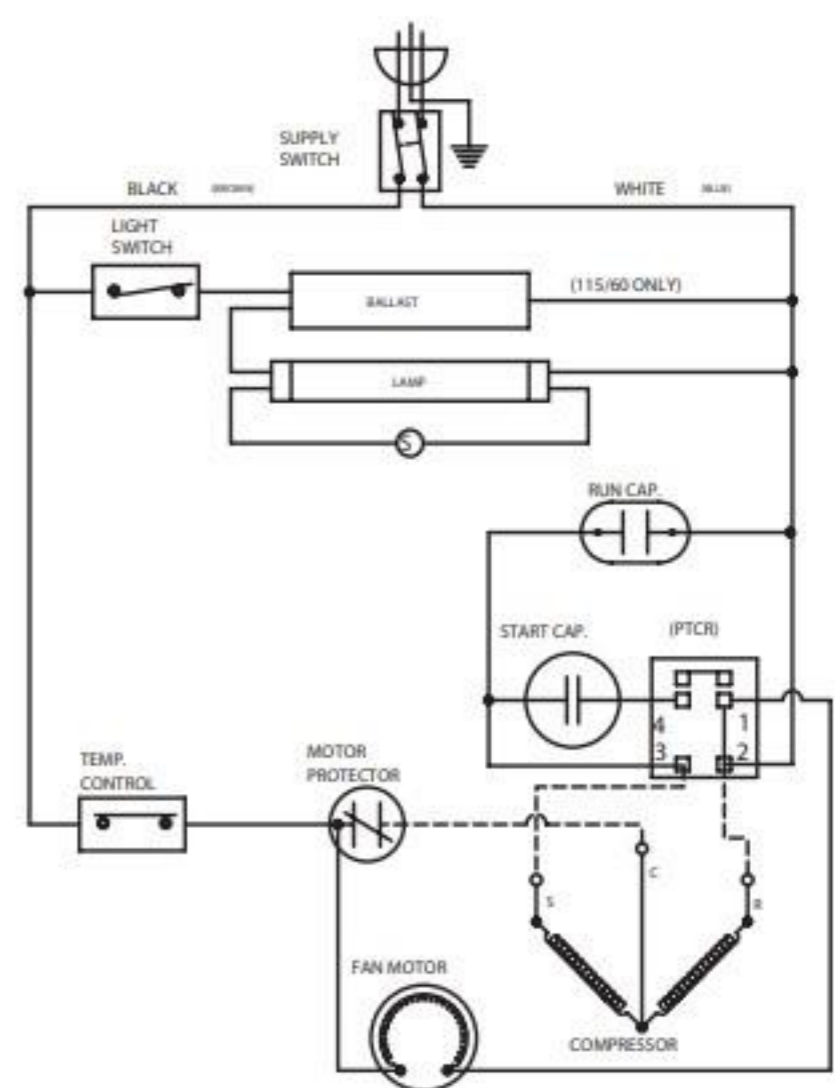

WIRE DIAGRAM  
00-C-2030-00 F

- NOTES - RED WIRE IS AN EXTRA WIRE.  
 -THE 8HF/4HJ/8HJ HAVE NO LIGHTS.  
 -THE 4HR AND 4HC HAS ONLY ONE LIGHT.

115 VAC, 60 Hz.-10  
POWER SUPPLY

220 VAC 60 Hz.-10  
OR  
220 VAC 50 Hz.-10  
POWER SUPPLY FOR  
EXPORT MODELS ONLY  
SEE SERIAL PLATE FOR  
ELECTRICAL INFORMATION

WIRE DIAGRAM  
 KDC67/87-BRT68/90  
 00-2368-00 Rev B

WIRING DIAGRAM  
EKDC/KKDC-67/87 &  
EBRT/KBRT-68/90  
00-C-2342-00 B

220 VAC, 60 Hz - 10  
OR  
220 VAC, 50 Hz - 10  
POWER SUPPLY FOR  
EXPORT MODELS ONLY  
SEE SERIAL PLATE FOR  
ELECTRICAL INFORMATION.