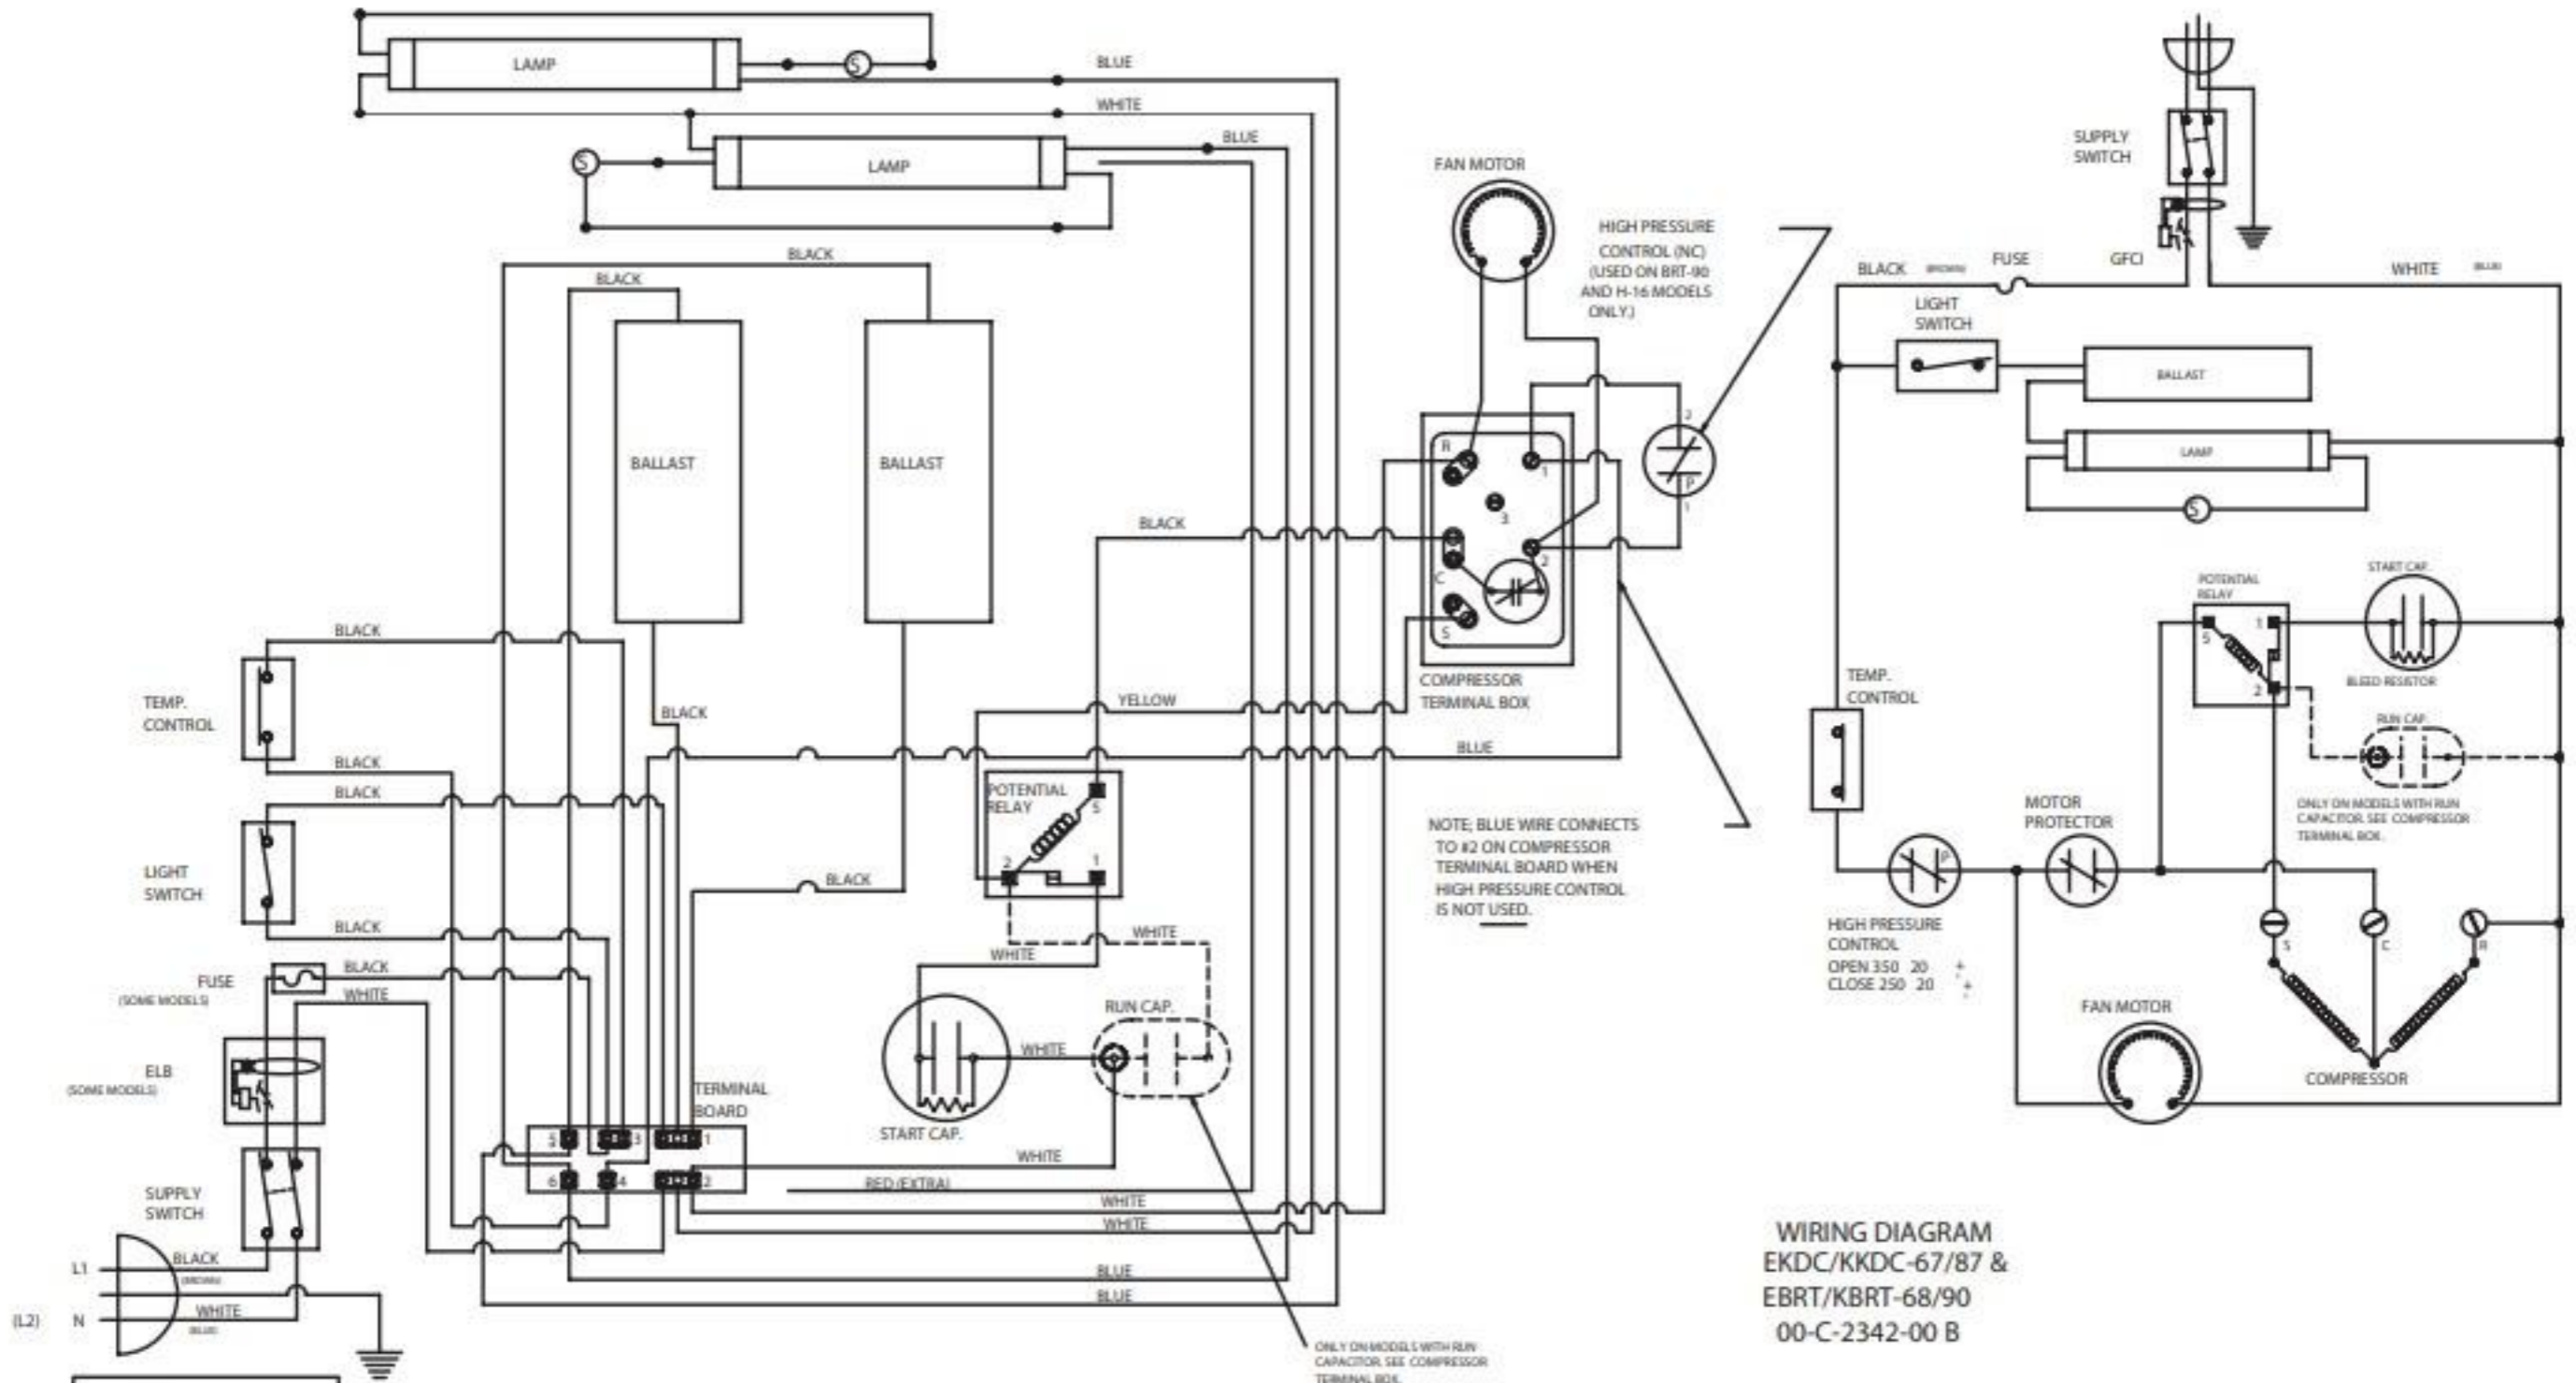

WIRE DIAGRAM  
00-C-2030-00 F

- NOTES - RED WIRE IS AN EXTRA WIRE.  
 -THE 8HF/4HJ/8HJ HAVE NO LIGHTS.  
 -THE 4HR AND 4HC HAS ONLY ONE LIGHT.

115 VAC, 60 Hz.-10  
POWER SUPPLY

220 VAC 60 Hz.-10  
OR  
220 VAC 50 Hz.-10  
POWER SUPPLY FOR  
EXPORT MODELS ONLY  
SEE SERIAL PLATE FOR  
ELECTRICAL INFORMATION

WIRE DIAGRAM  
 KDC67/87-BRT68/90  
 00-2368-00 Rev B

WIRING DIAGRAM  
EKDC/KKDC-67/87 &  
EBRT/KBRT-68/90  
00-C-2342-00 B

220 VAC, 60 Hz - 10  
OR  
220 VAC, 50 Hz - 10  
POWER SUPPLY FOR  
EXPORT MODELS ONLY  
SEE SERIAL PLATE FOR  
ELECTRICAL INFORMATION.