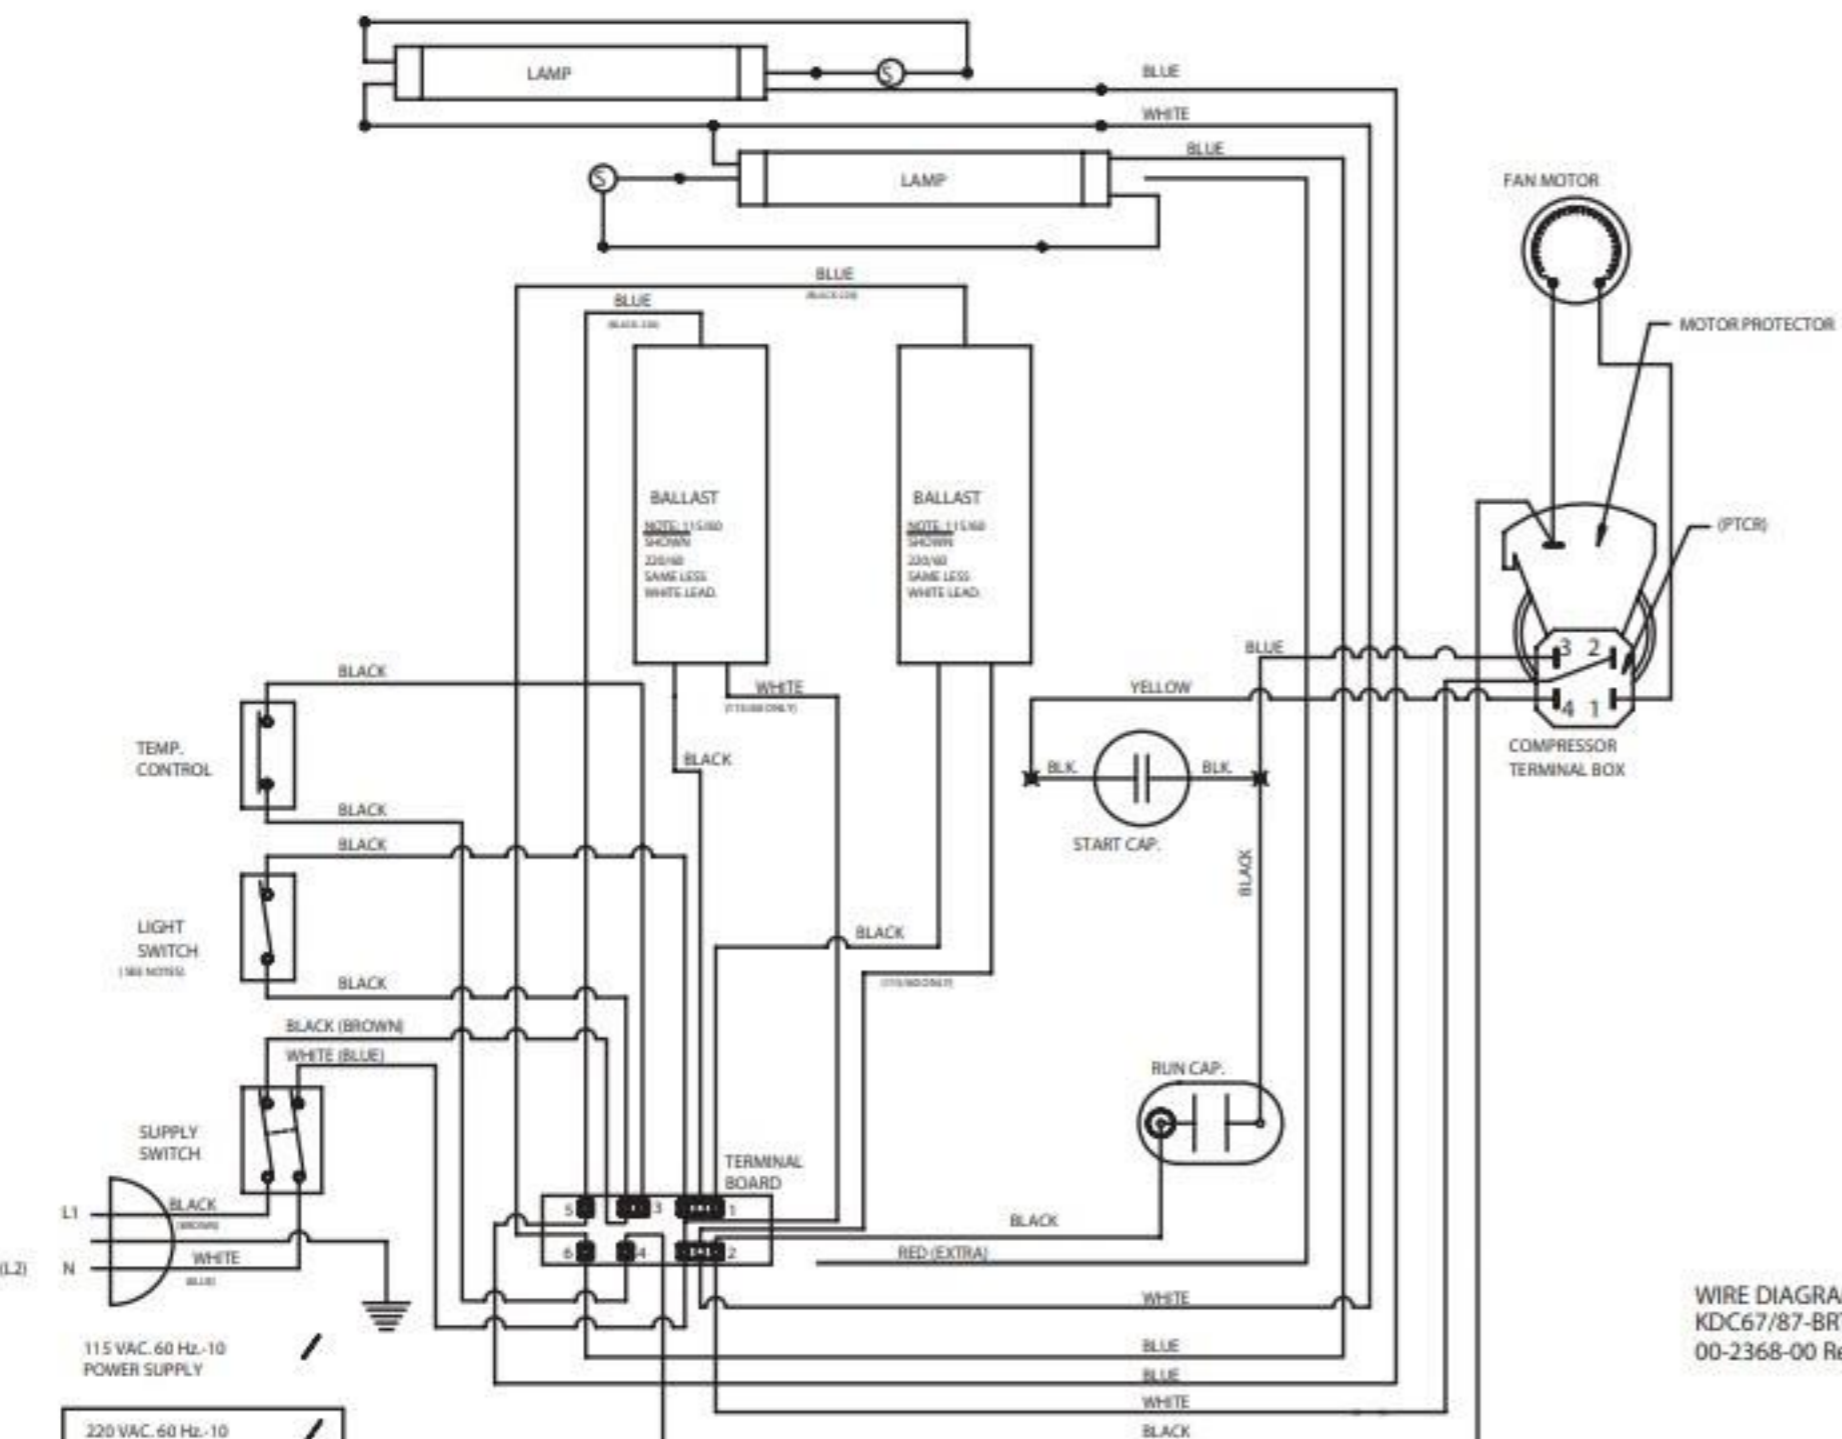

WIRE DIAGRAM  
00-C-2030-00 F

- NOTES - RED WIRE IS AN EXTRA WIRE.  
 -THE 8HF/4HJ/8HJ HAVE NO LIGHTS.  
 -THE 4HR AND 4HC HAS ONLY ONE LIGHT.

115 VAC, 60 Hz.-10  
POWER SUPPLY

220 VAC 60 Hz.-10  
OR  
220 VAC 50 Hz.-10  
POWER SUPPLY FOR  
EXPORT MODELS ONLY  
SEE SERIAL PLATE FOR  
ELECTRICAL INFORMATION

WIRE DIAGRAM  
 KDC67/87-BRT68/90  
 00-2368-00 Rev B

WIRING DIAGRAM  
EKDC/KKDC-67/87 &  
EBRT/KBRT-68/90  
00-C-2342-00 B

220 VAC, 60 Hz - 10  
OR  
220 VAC, 50 Hz - 10  
POWER SUPPLY FOR  
EXPORT MODELS ONLY  
SEE SERIAL PLATE FOR  
ELECTRICAL INFORMATION.